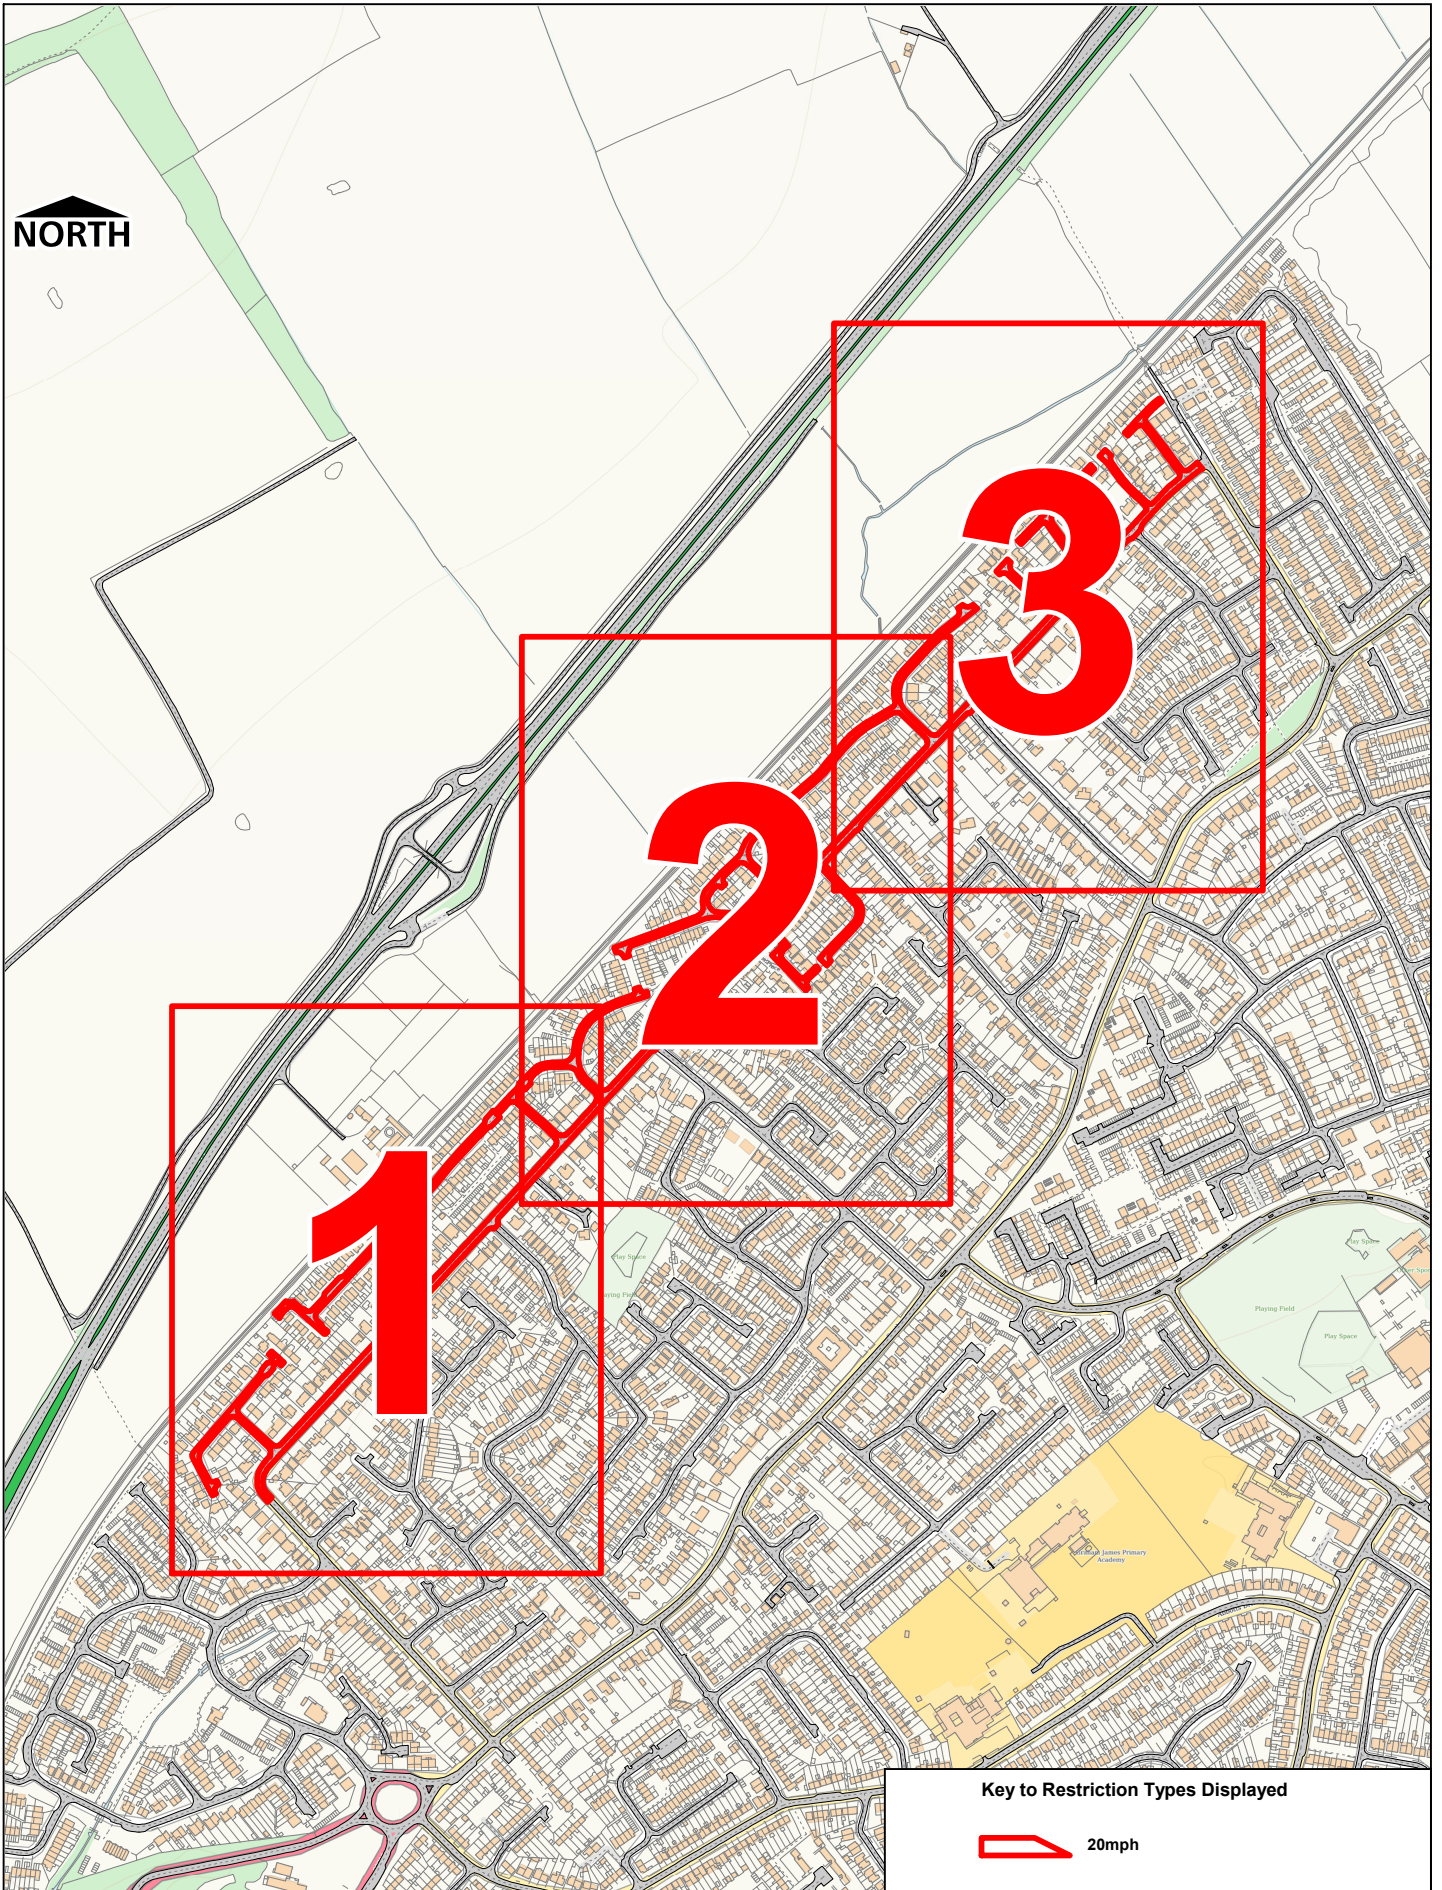

NORTH

Key to Restriction Types Displayed

 20mph

SCALE	1 : 8300
DATE	05/05/2026
DRAWING No.	Page 4 of 4
DRAWN BY	