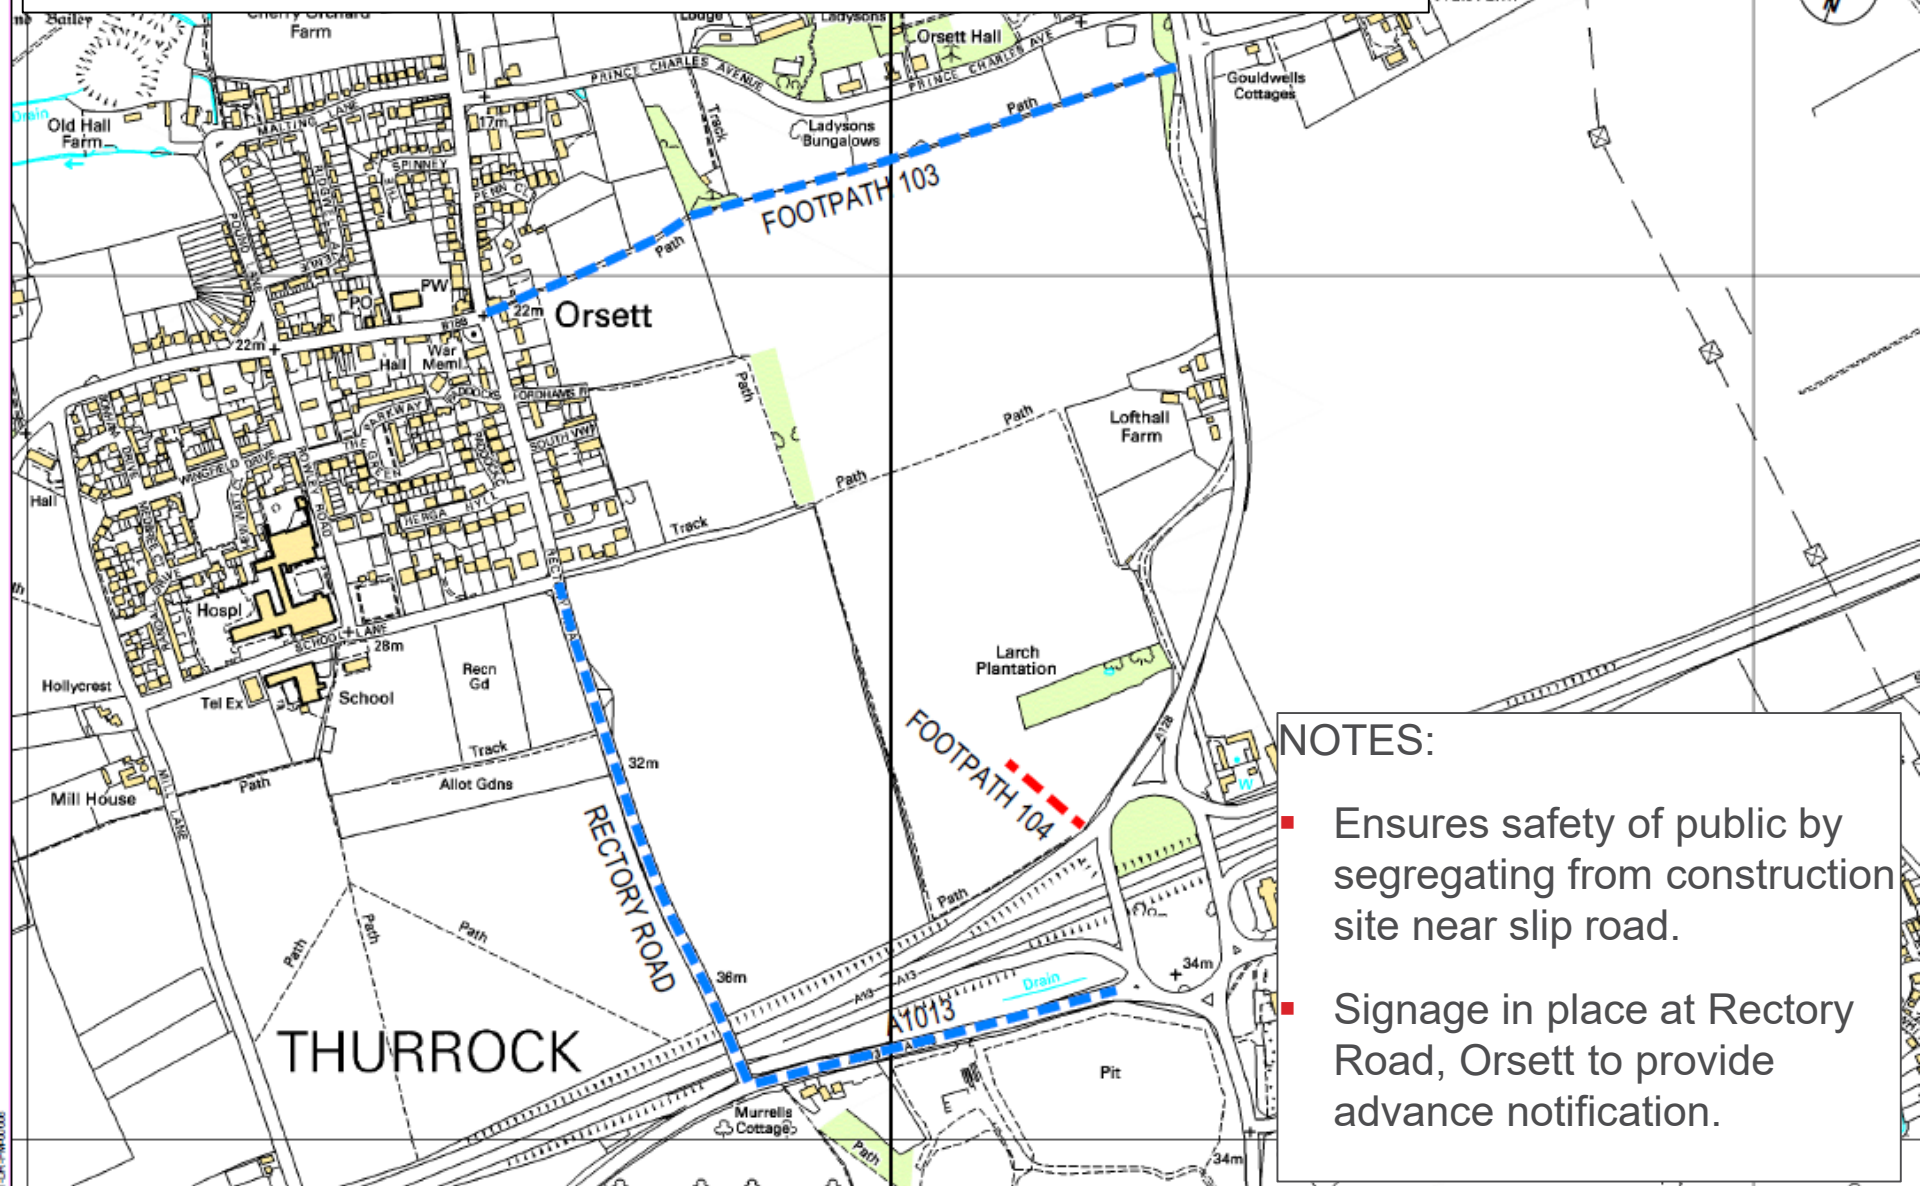

Footpath 104

Long term temporary closure.

LEGEND
— TEMPORARY FOOTPATH CLOSURE
— ALTERNATIVE ROUTE

NOTES:

- Ensures safety of public by segregating from construction site near slip road.
- Signage in place at Rectory Road, Orsett to provide advance notification.