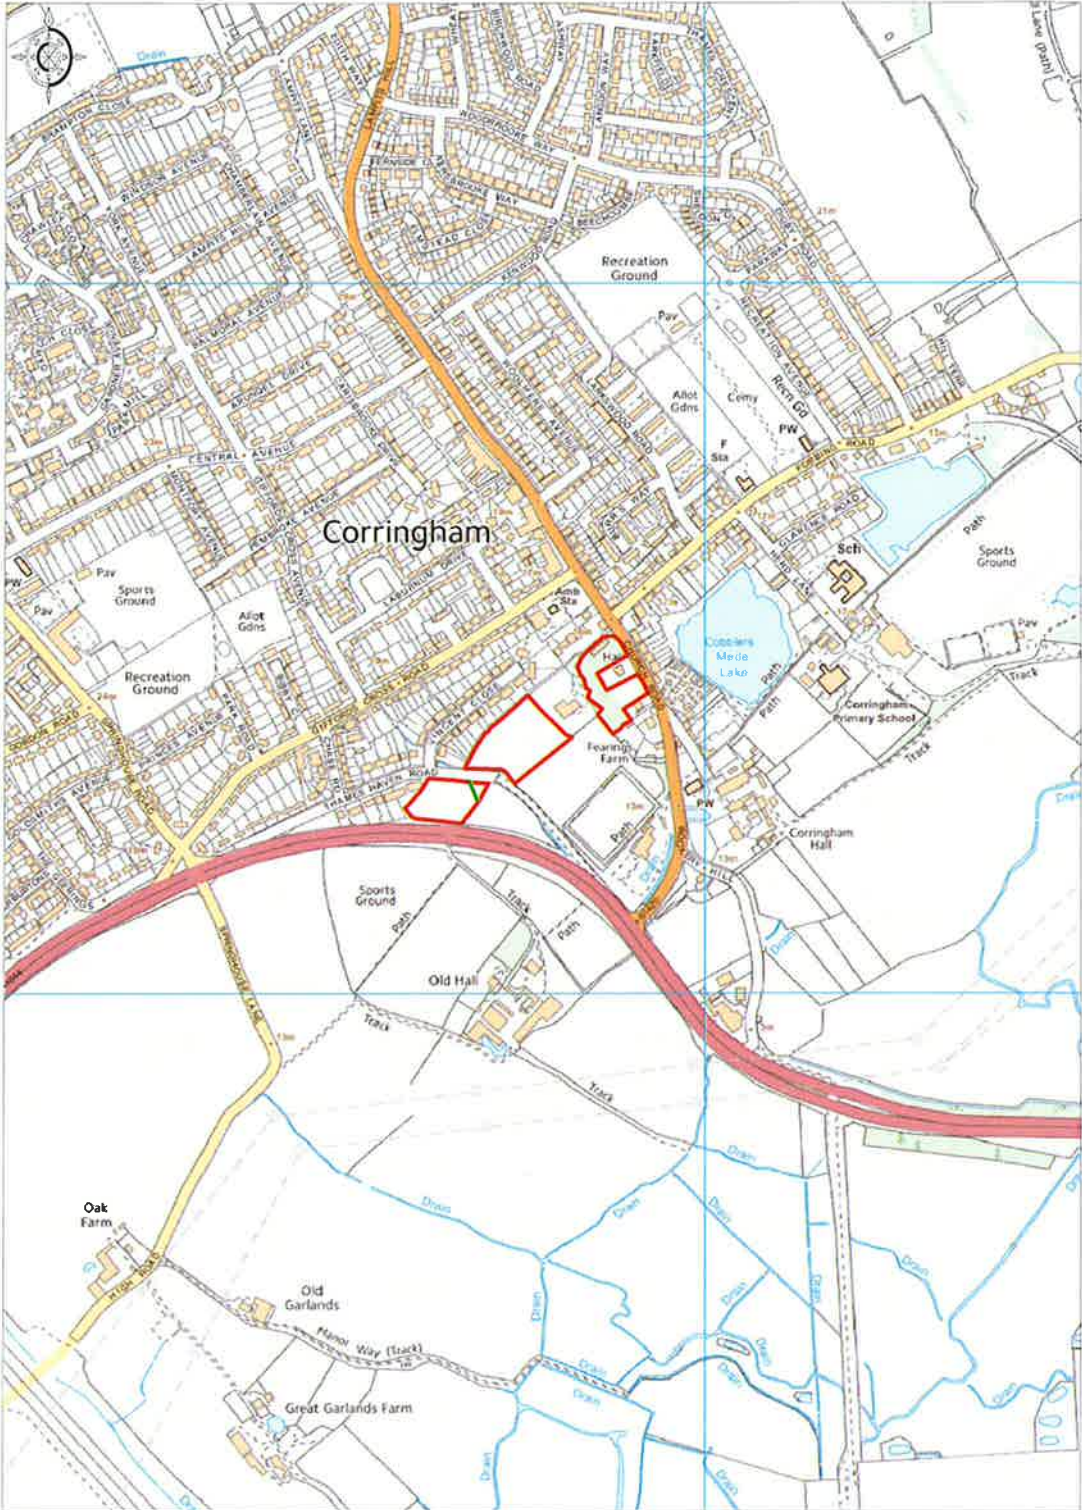

Corringham Glebe

This plan is for identification purposes only. Its accuracy can in no way be guaranteed. Reproduced from the Ordnance Survey Map with permission of the Controller H.M.S.O Crown copyright reserved.