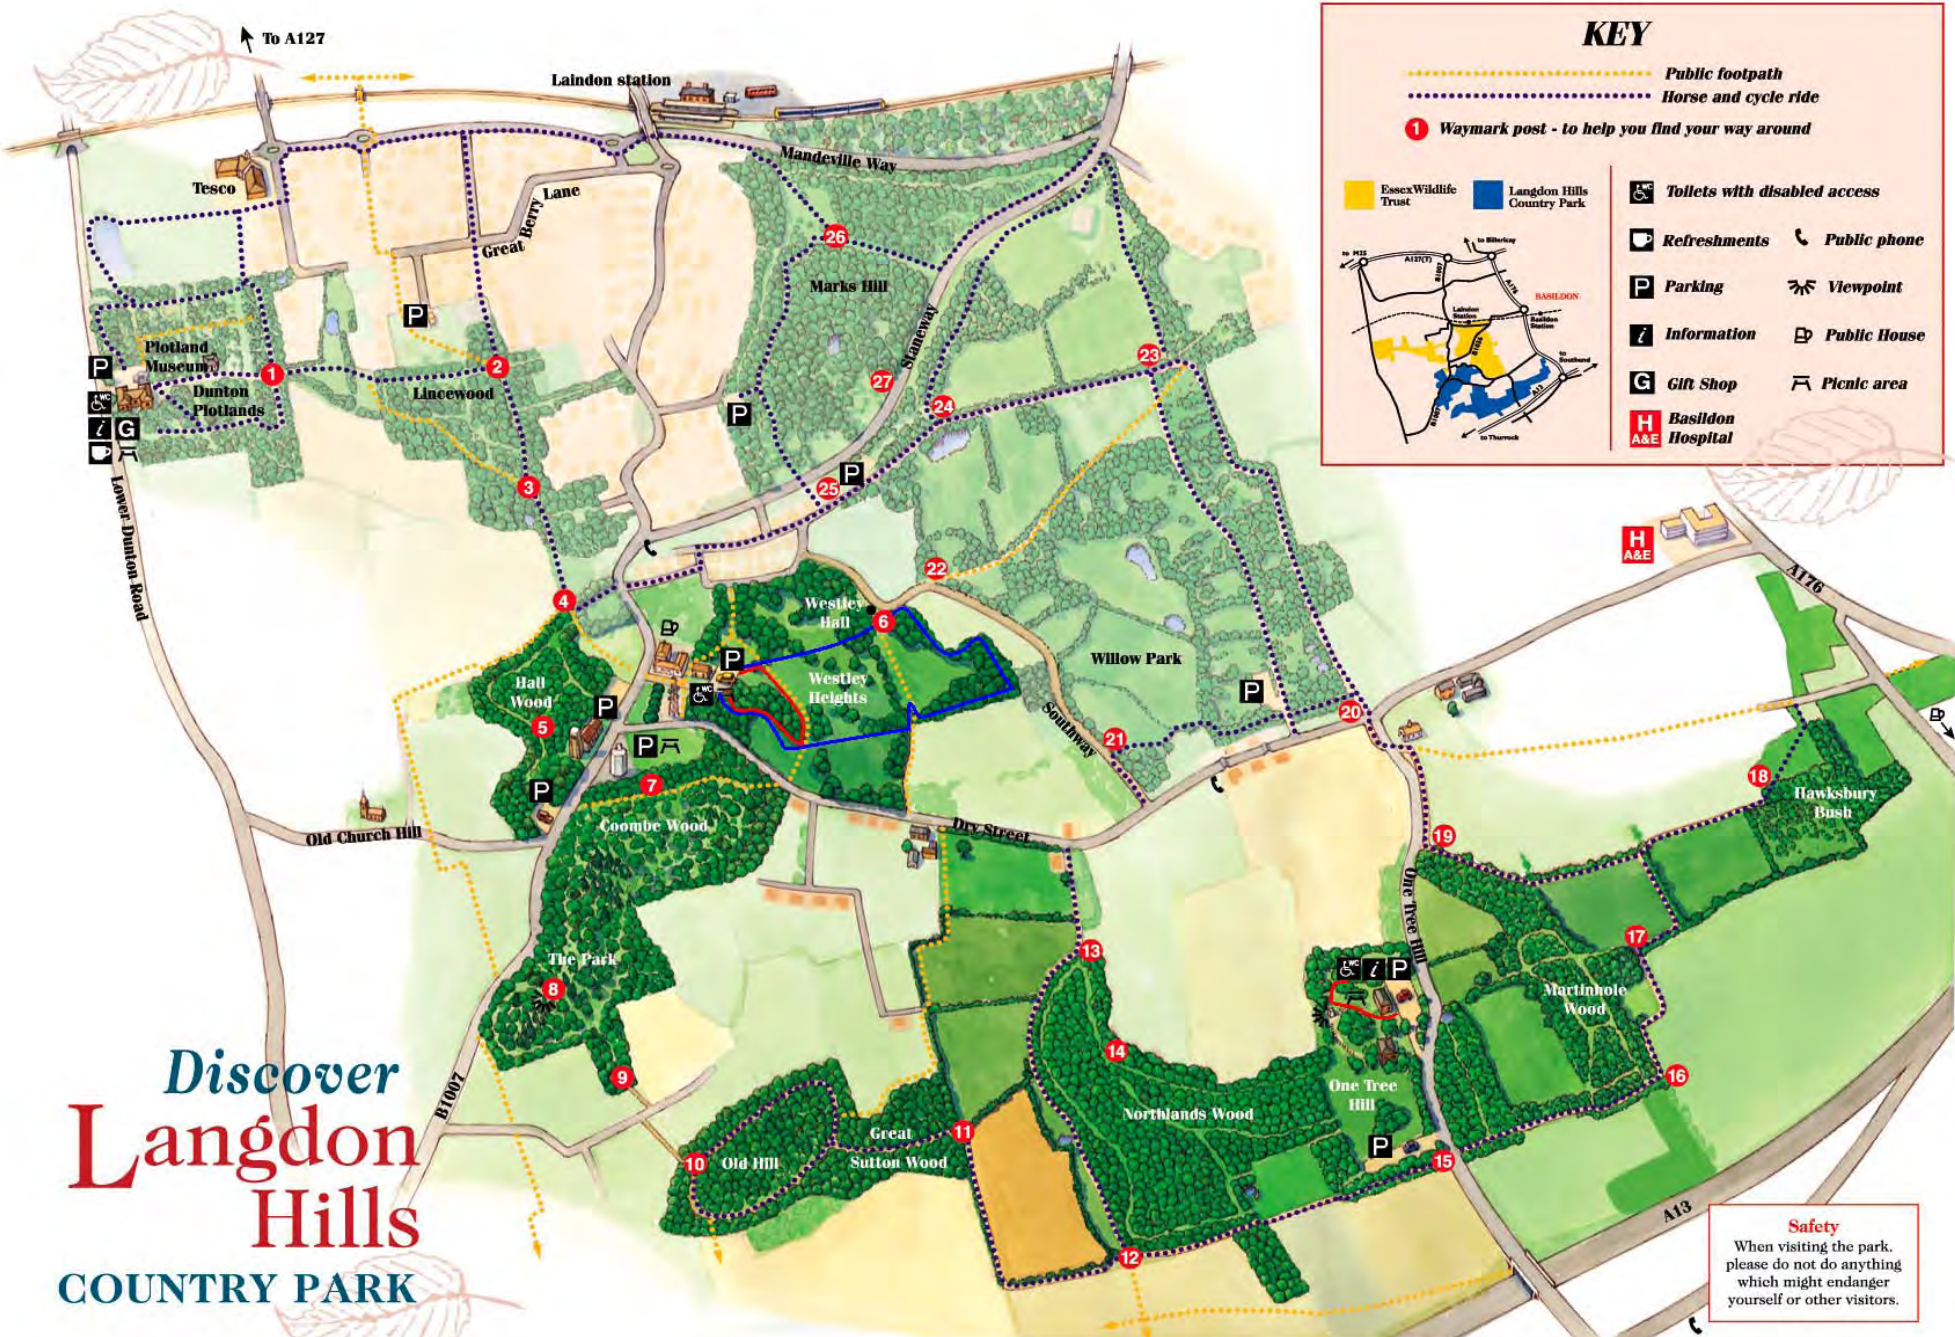

Discover Langdon Hills Country Park

KEY

- Public footpath
- Horse and cycle ride
- Waymark post - to help you find your way around

- Essex Wildlife Trust
- Langdon Hills Country Park
- Toilets with disabled access
- Refreshments
- Public phone
- Parking
- Viewpoint
- Information
- Public House
- Gift Shop
- Picnic area
- Basildon Hospital

Safety
When visiting the park, please do not do anything which might endanger yourself or other visitors.