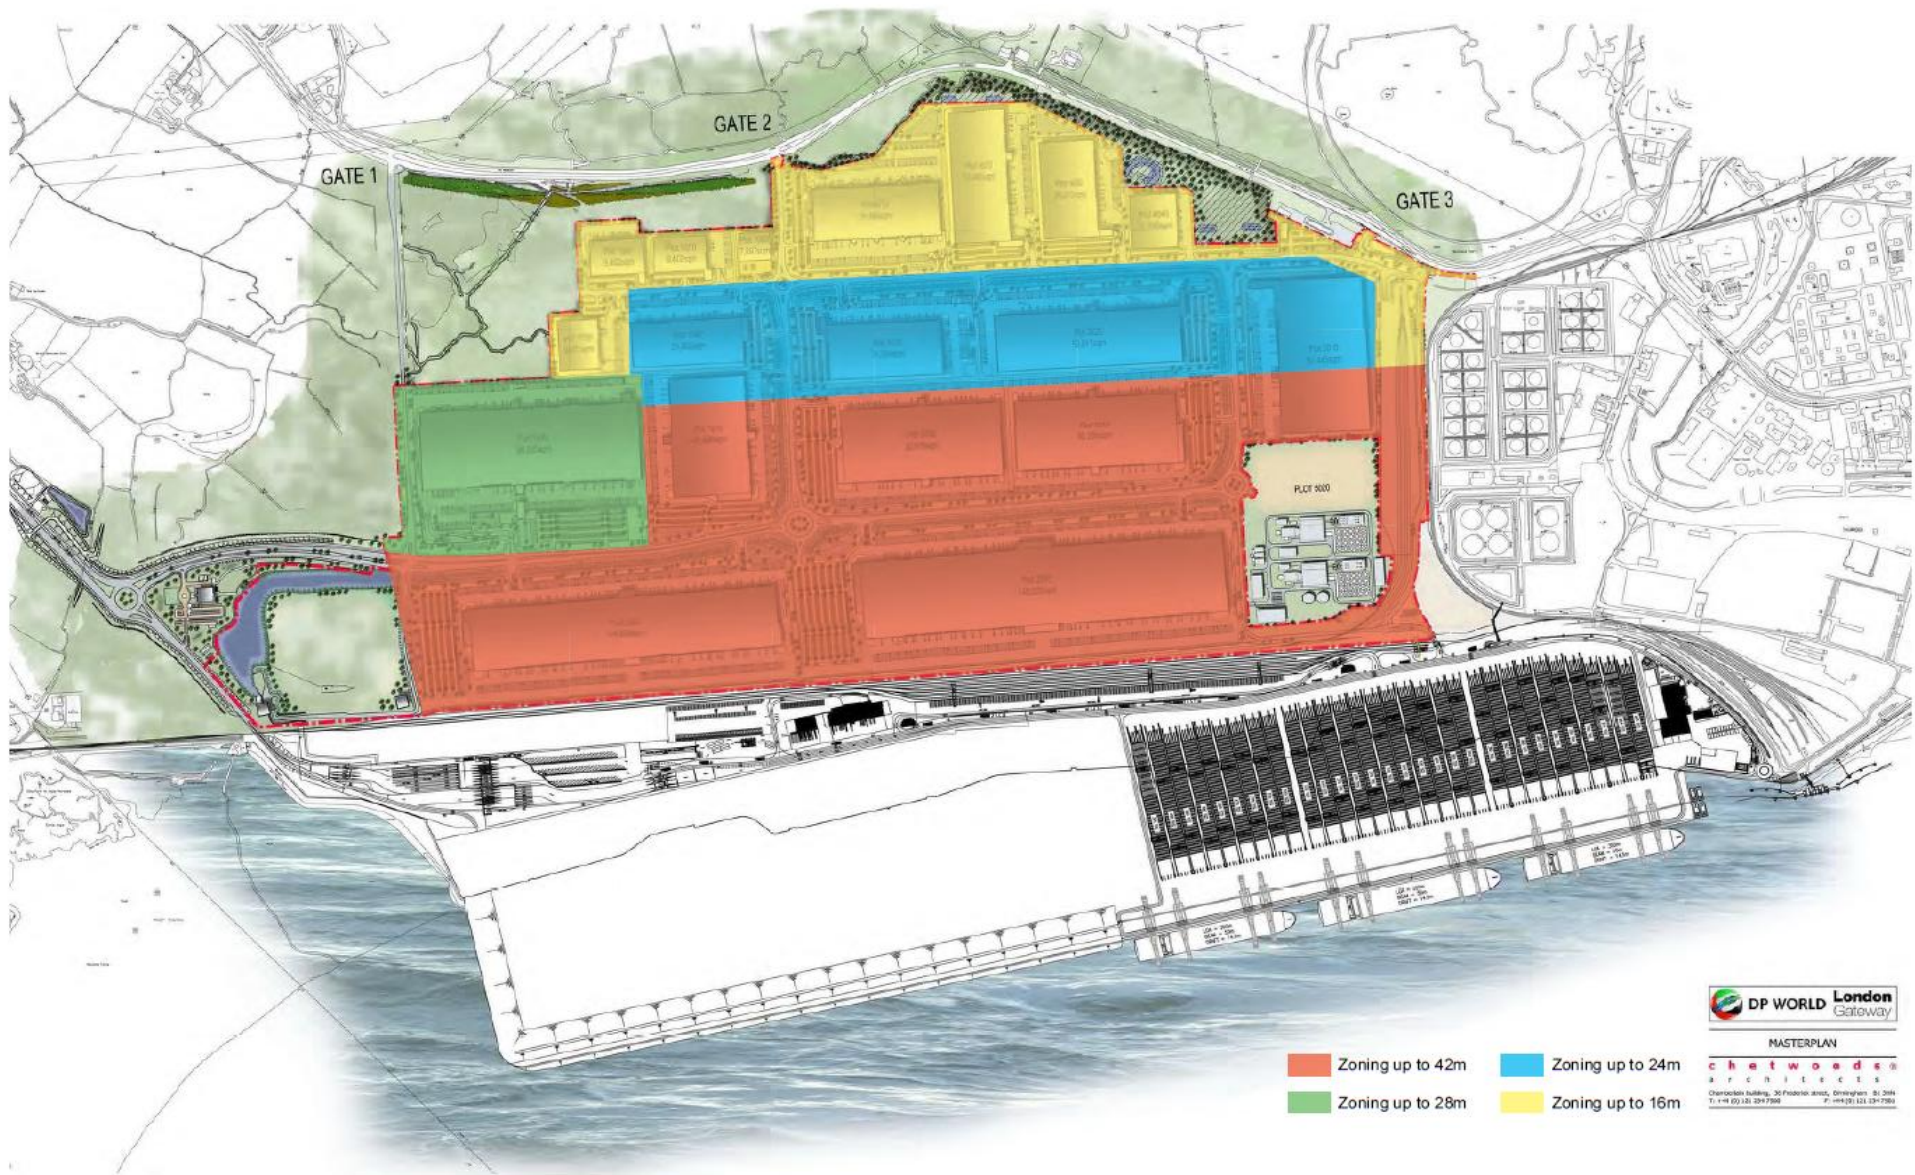

Height Zone Drawing

MASTERPLAN