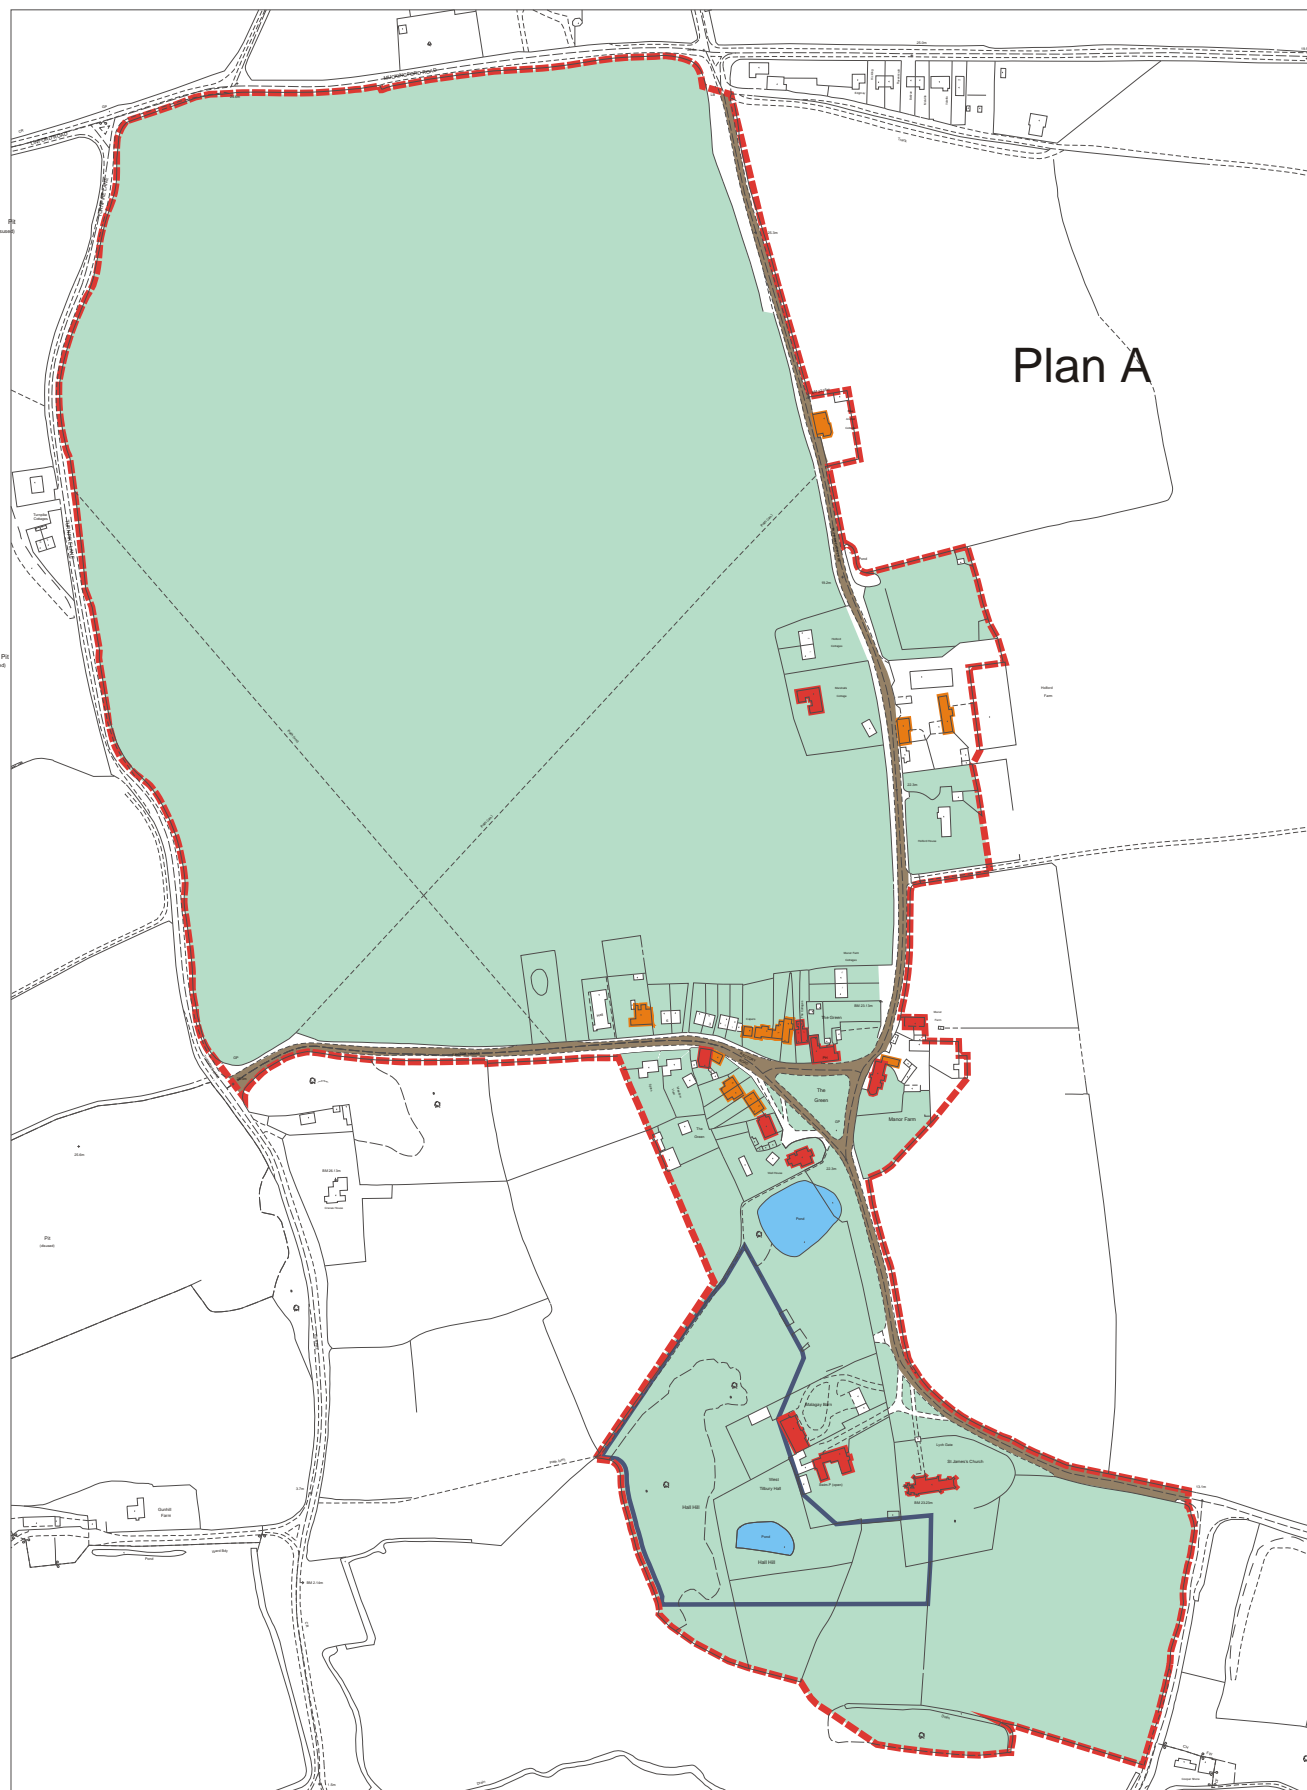

Plan A

Legend:

- Significant open space
- Listed Building
- Significant physical/built form
- Scheduled Ancient Monument
- Highways of historic significance
- Conservation area boundary

n.b. detailed information regarding listed buildings or the scheduled ancient monument should be verified separately.

Plan B

Legend:

- Significant open space
- Listed Building
- Significant physical/built form
- Highways of historic significance
- Conservation area boundary

n.b. detailed information regarding listed buildings or the scheduled ancient monument should be verified separately.