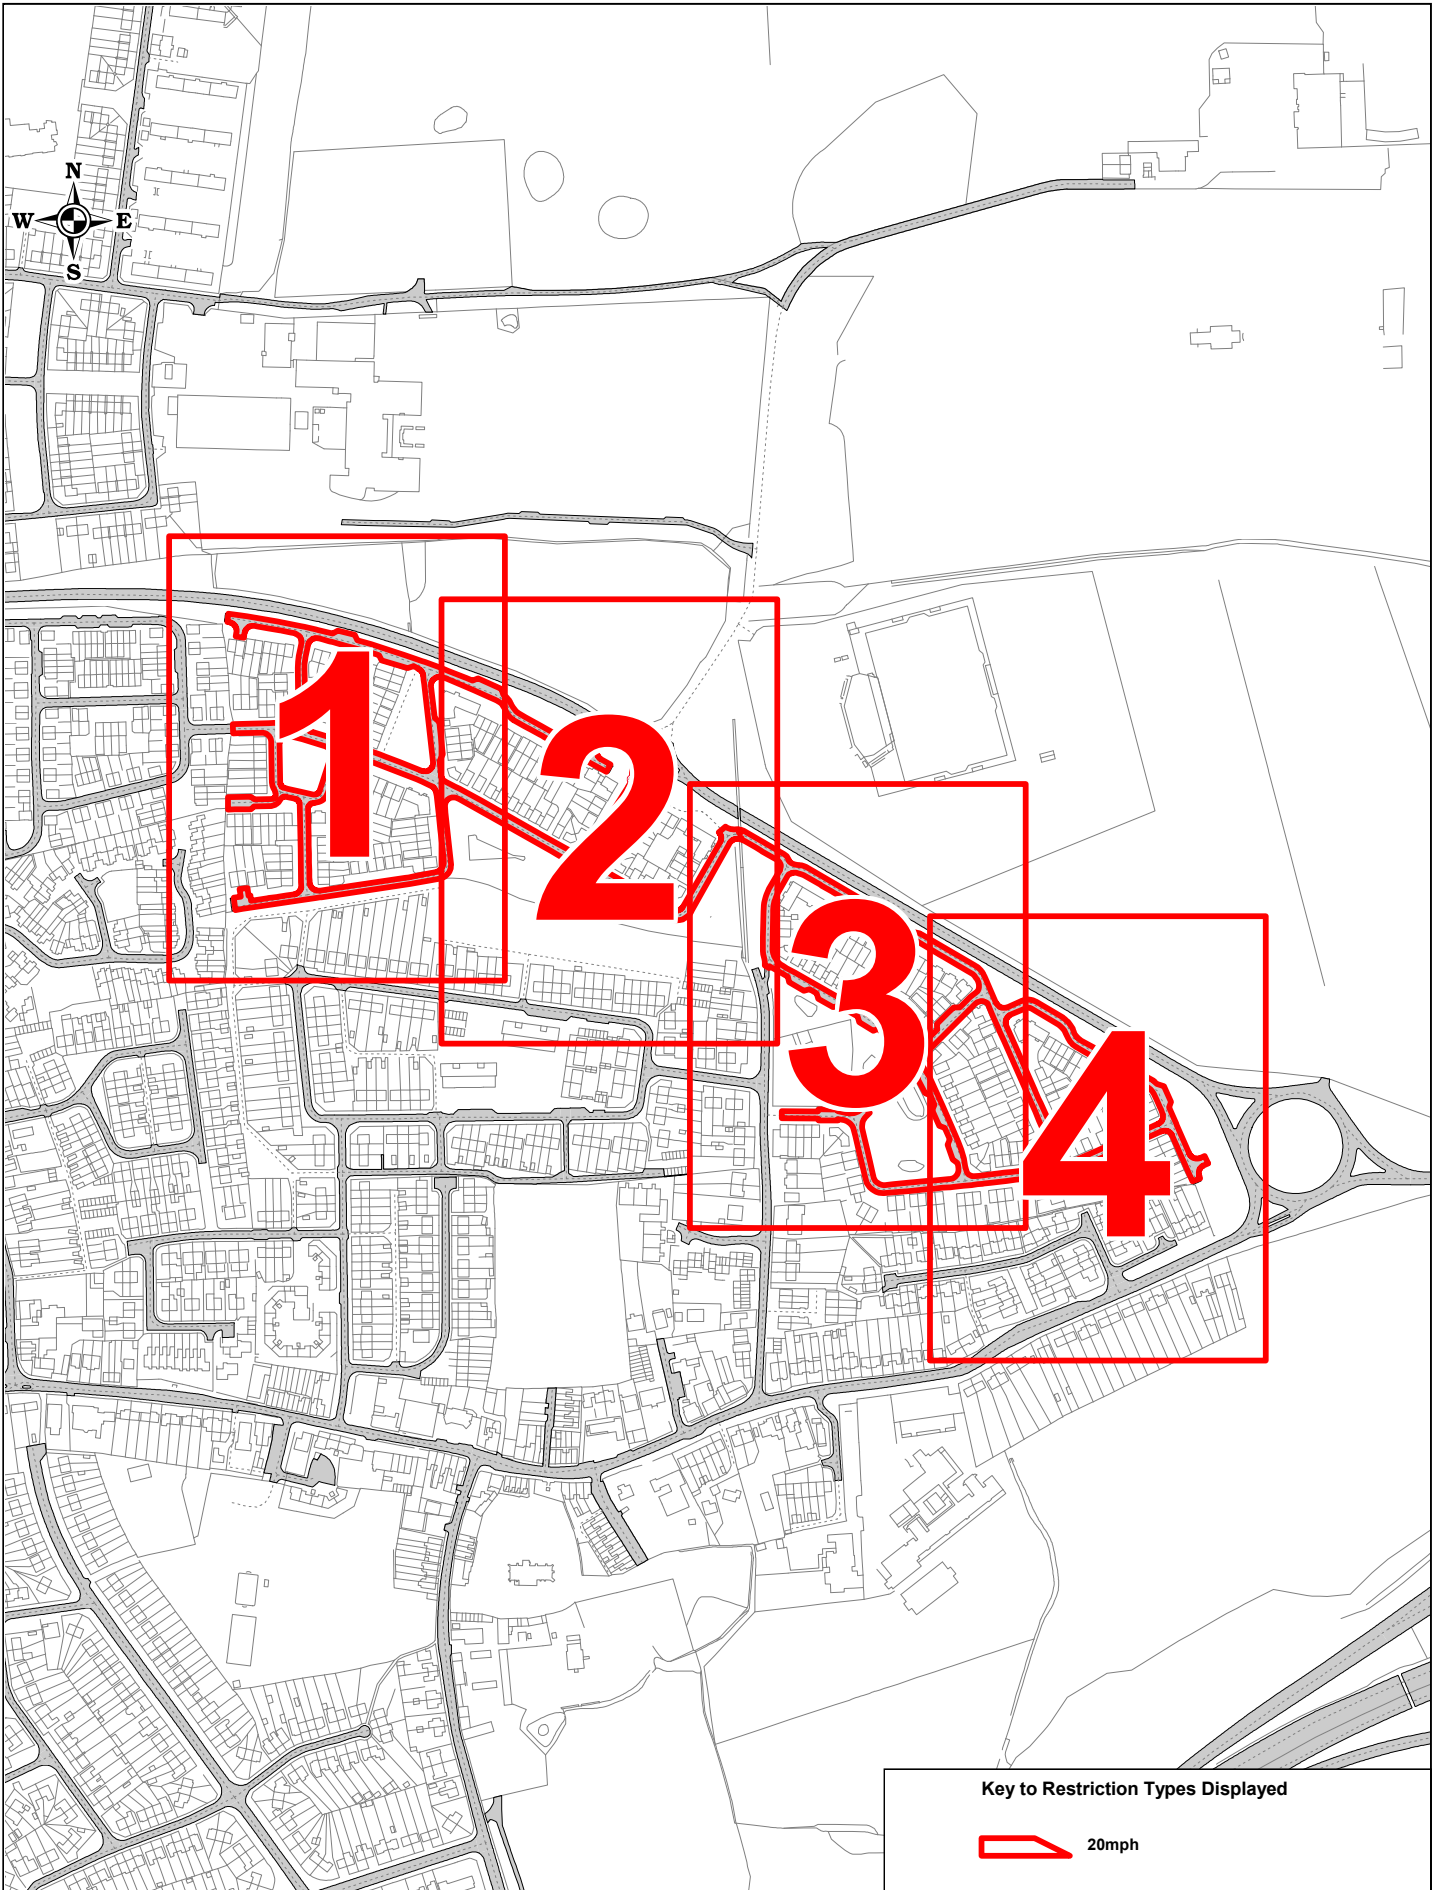

Key to Restriction Types Displayed

 20mph

SCALE	1 : 1250
DATE	01/10/2019
DRAWING No.	Page 1 of 5
DRAWN BY	

Key to Restriction Types Displayed

 20mph

Key to Restriction Types Displayed

 20mph

Key to Restriction Types Displayed

 20mph