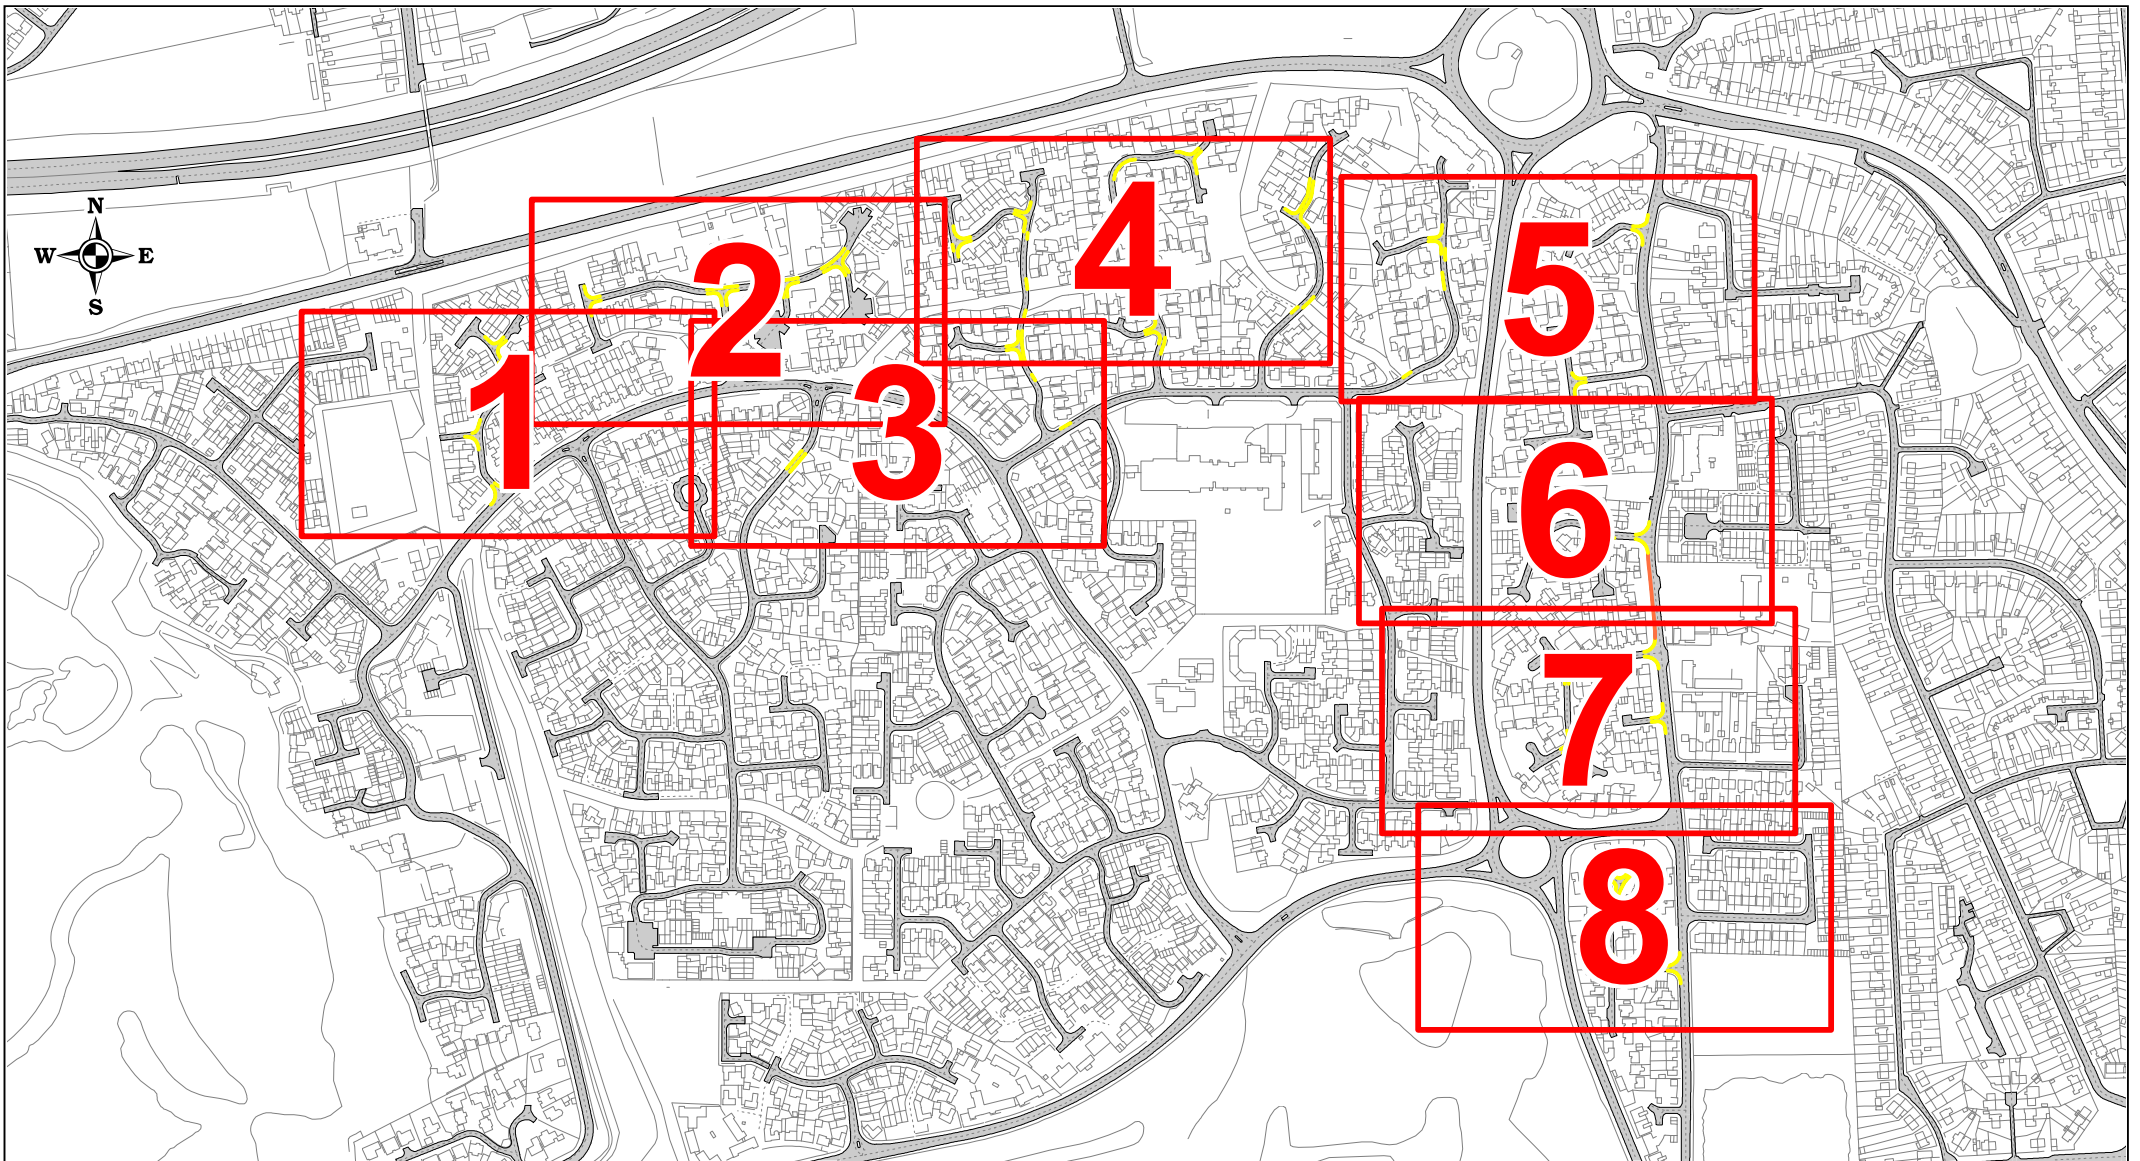

SCALE	1 : 1250
DATE	06/06/2019
DRAWING No.	Page 6 of 9
DRAWN BY	

Key to Restriction Types Displayed

-  No waiting Mon-Fri 8.30am-5.30pm
-  No waiting at any time

SCALE	1 : 1250
DATE	06/06/2019
DRAWING No.	Page 7 of 9
DRAWN BY	

Key to Restriction Types Displayed

- No waiting Mon-Fri 8.30am-5.30pm
- No waiting at any time

SCALE	1 : 1250
DATE	06/06/2019
DRAWING No.	Page 8 of 9
DRAWN BY	

Chafford & North Stifford

Key to Restriction Types Displayed

-  No waiting Mon-Fri
8.30am-5.30pm
-  No waiting at any time

SCALE

1 : 6400

DATE

06/06/2019

DRAWING No.

Page 9 of 9

DRAWN BY