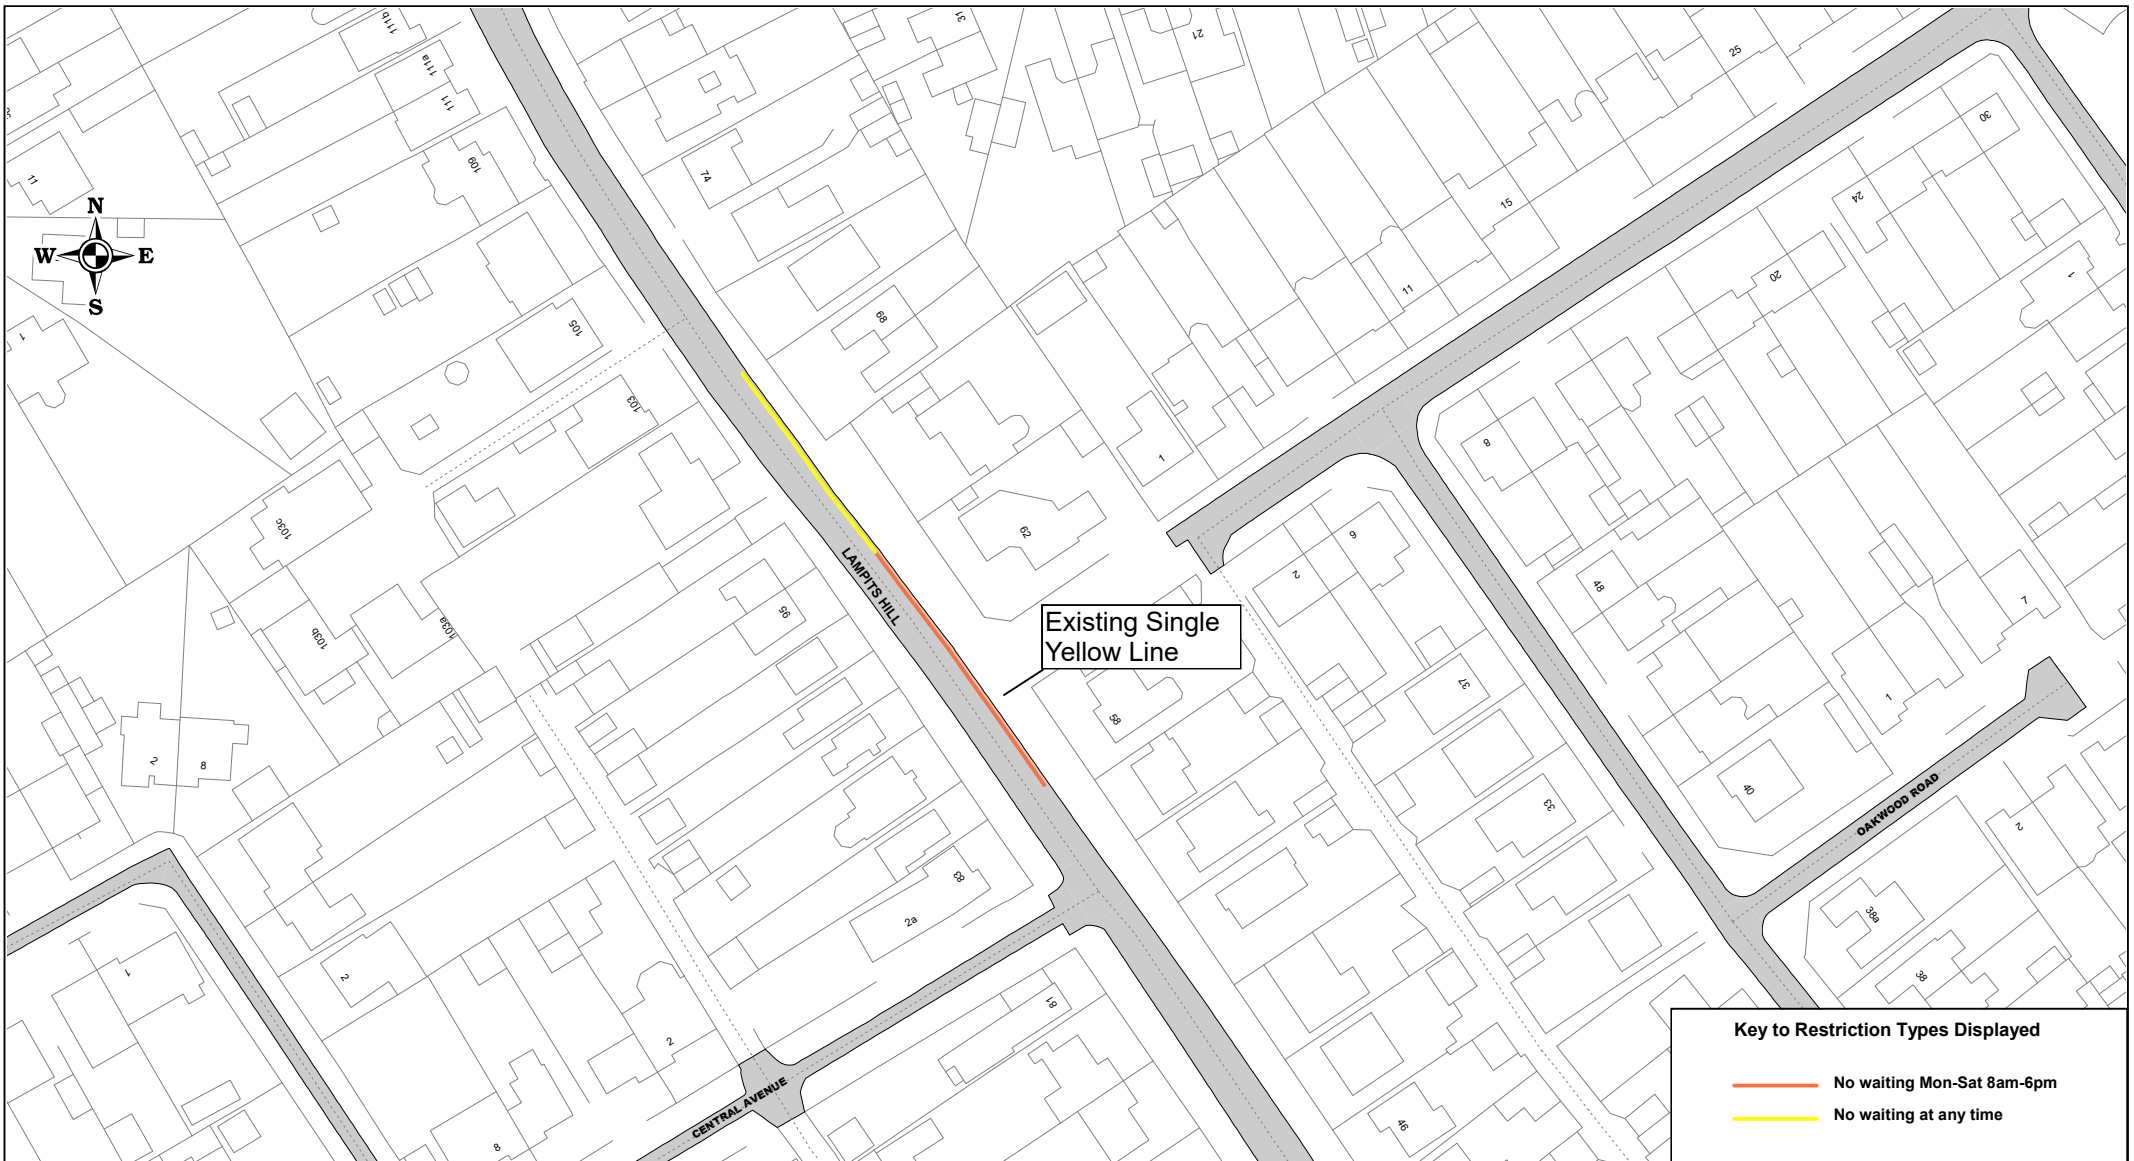

SCALE	1 : 1250
DATE	29/05/2019
DRAWING No.	Page 1 of 4
DRAWN BY	

Corringham and Fobbing

© Crown copyright. All rights reserved  
 Thurrock Council  
 Licence No. 100025457 2019

SCALE	1 : 1250
DATE	29/05/2019
DRAWING No.	Page 2 of 4
DRAWN BY	

SCALE	1 : 1250
DATE	29/05/2019
DRAWING No.	Page 3 of 4
DRAWN BY	

Key to Restriction Types Displayed	
	No waiting Mon-Sat 8am-6pm
	No waiting at any time