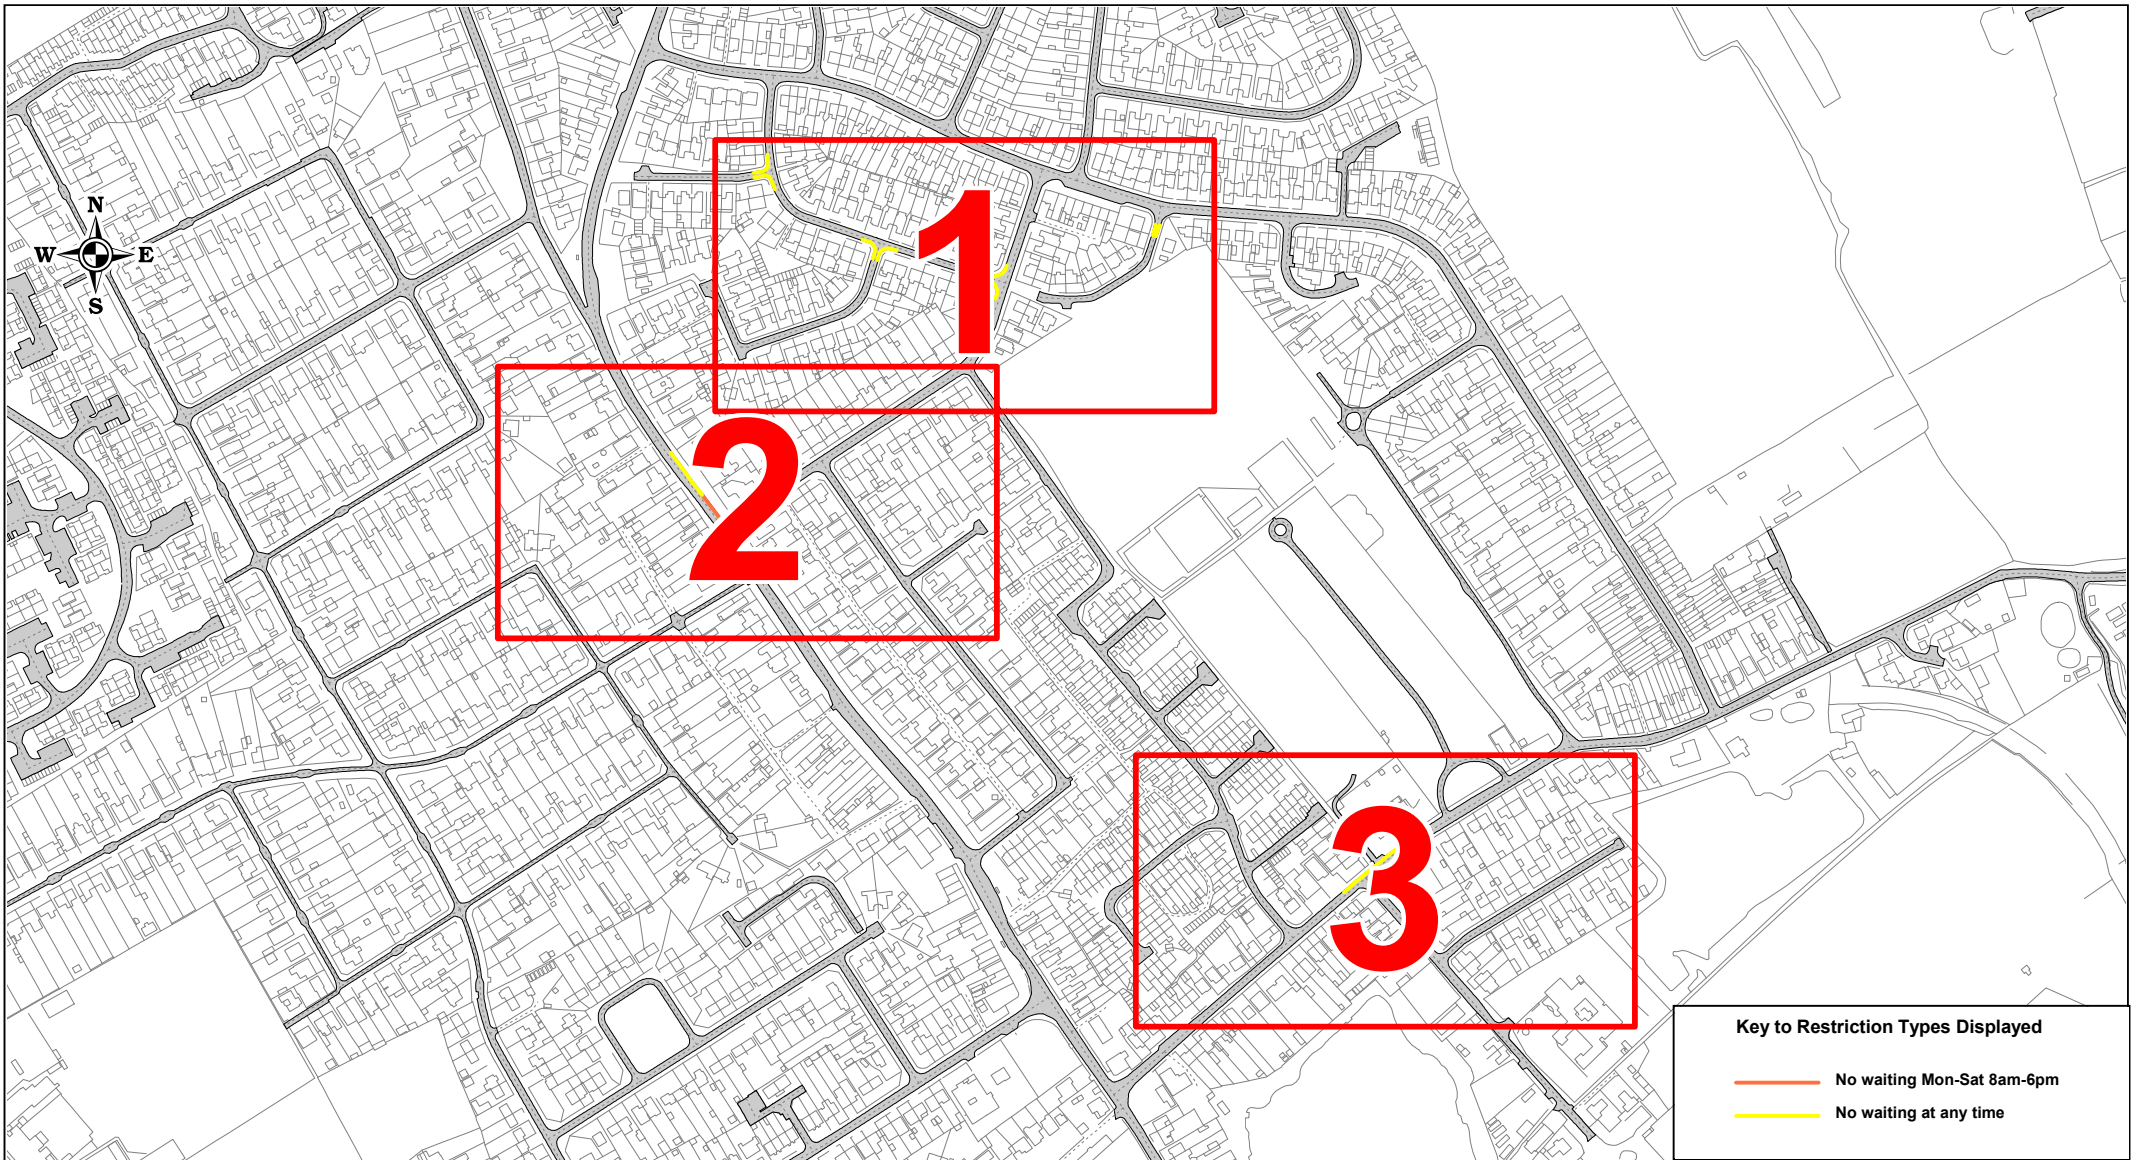

SCALE	1 : 1250
DATE	29/05/2019
DRAWING No.	Page 1 of 4
DRAWN BY	

Corringham and Fobbing

© Crown copyright. All rights reserved  
 Thurrock Council  
 Licence No. 100025457 2019

SCALE	1 : 1250
DATE	29/05/2019
DRAWING No.	Page 2 of 4
DRAWN BY	

SCALE	1 : 1250
DATE	29/05/2019
DRAWING No.	Page 3 of 4
DRAWN BY	

Key to Restriction Types Displayed	
	No waiting Mon-Sat 8am-6pm
	No waiting at any time