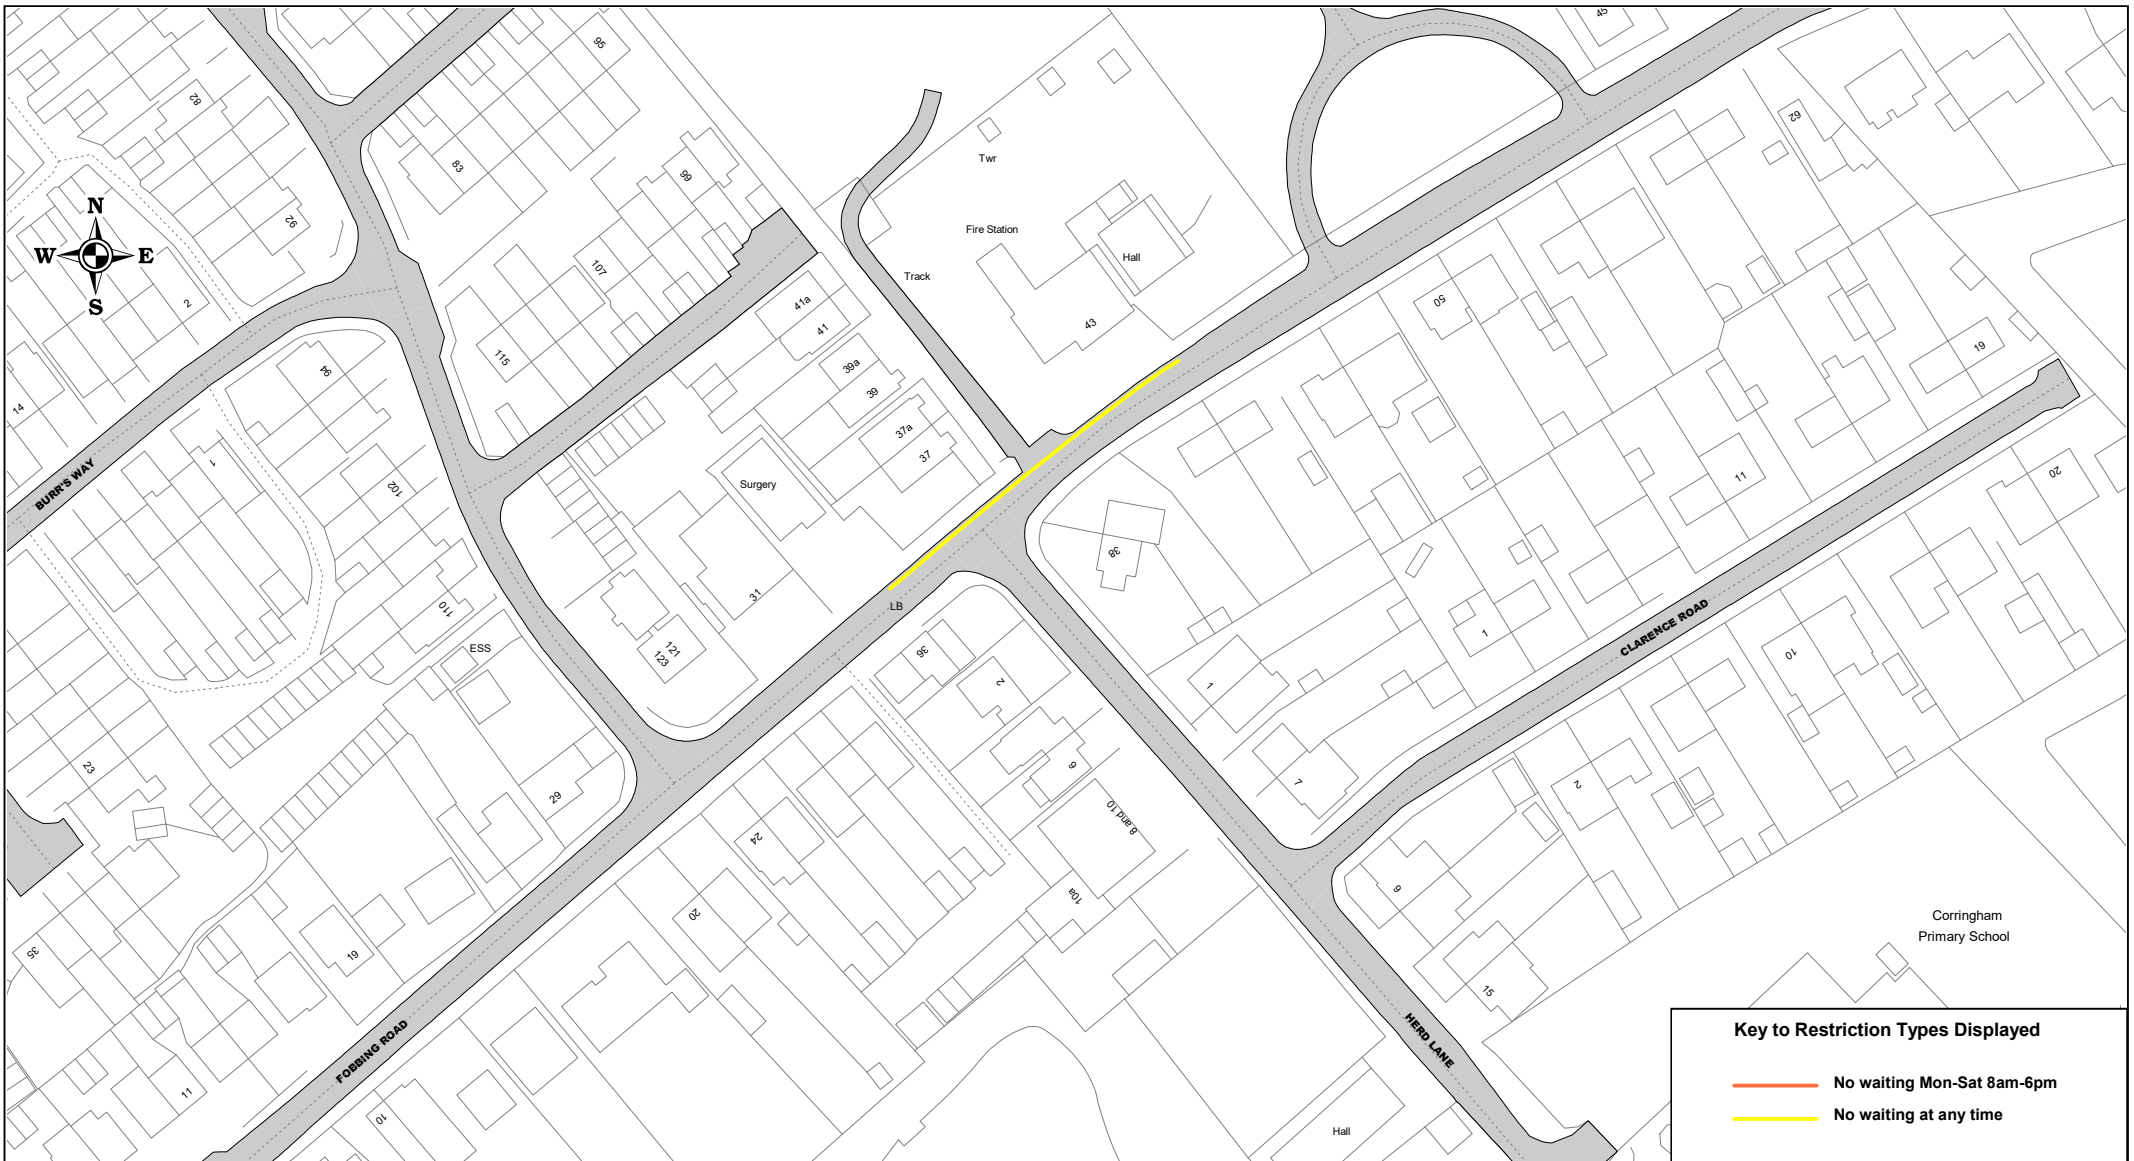

SCALE	1 : 1250
DATE	29/05/2019
DRAWING No.	Page 3 of 4
DRAWN BY	

Key to Restriction Types Displayed	
	No waiting Mon-Sat 8am-6pm
	No waiting at any time