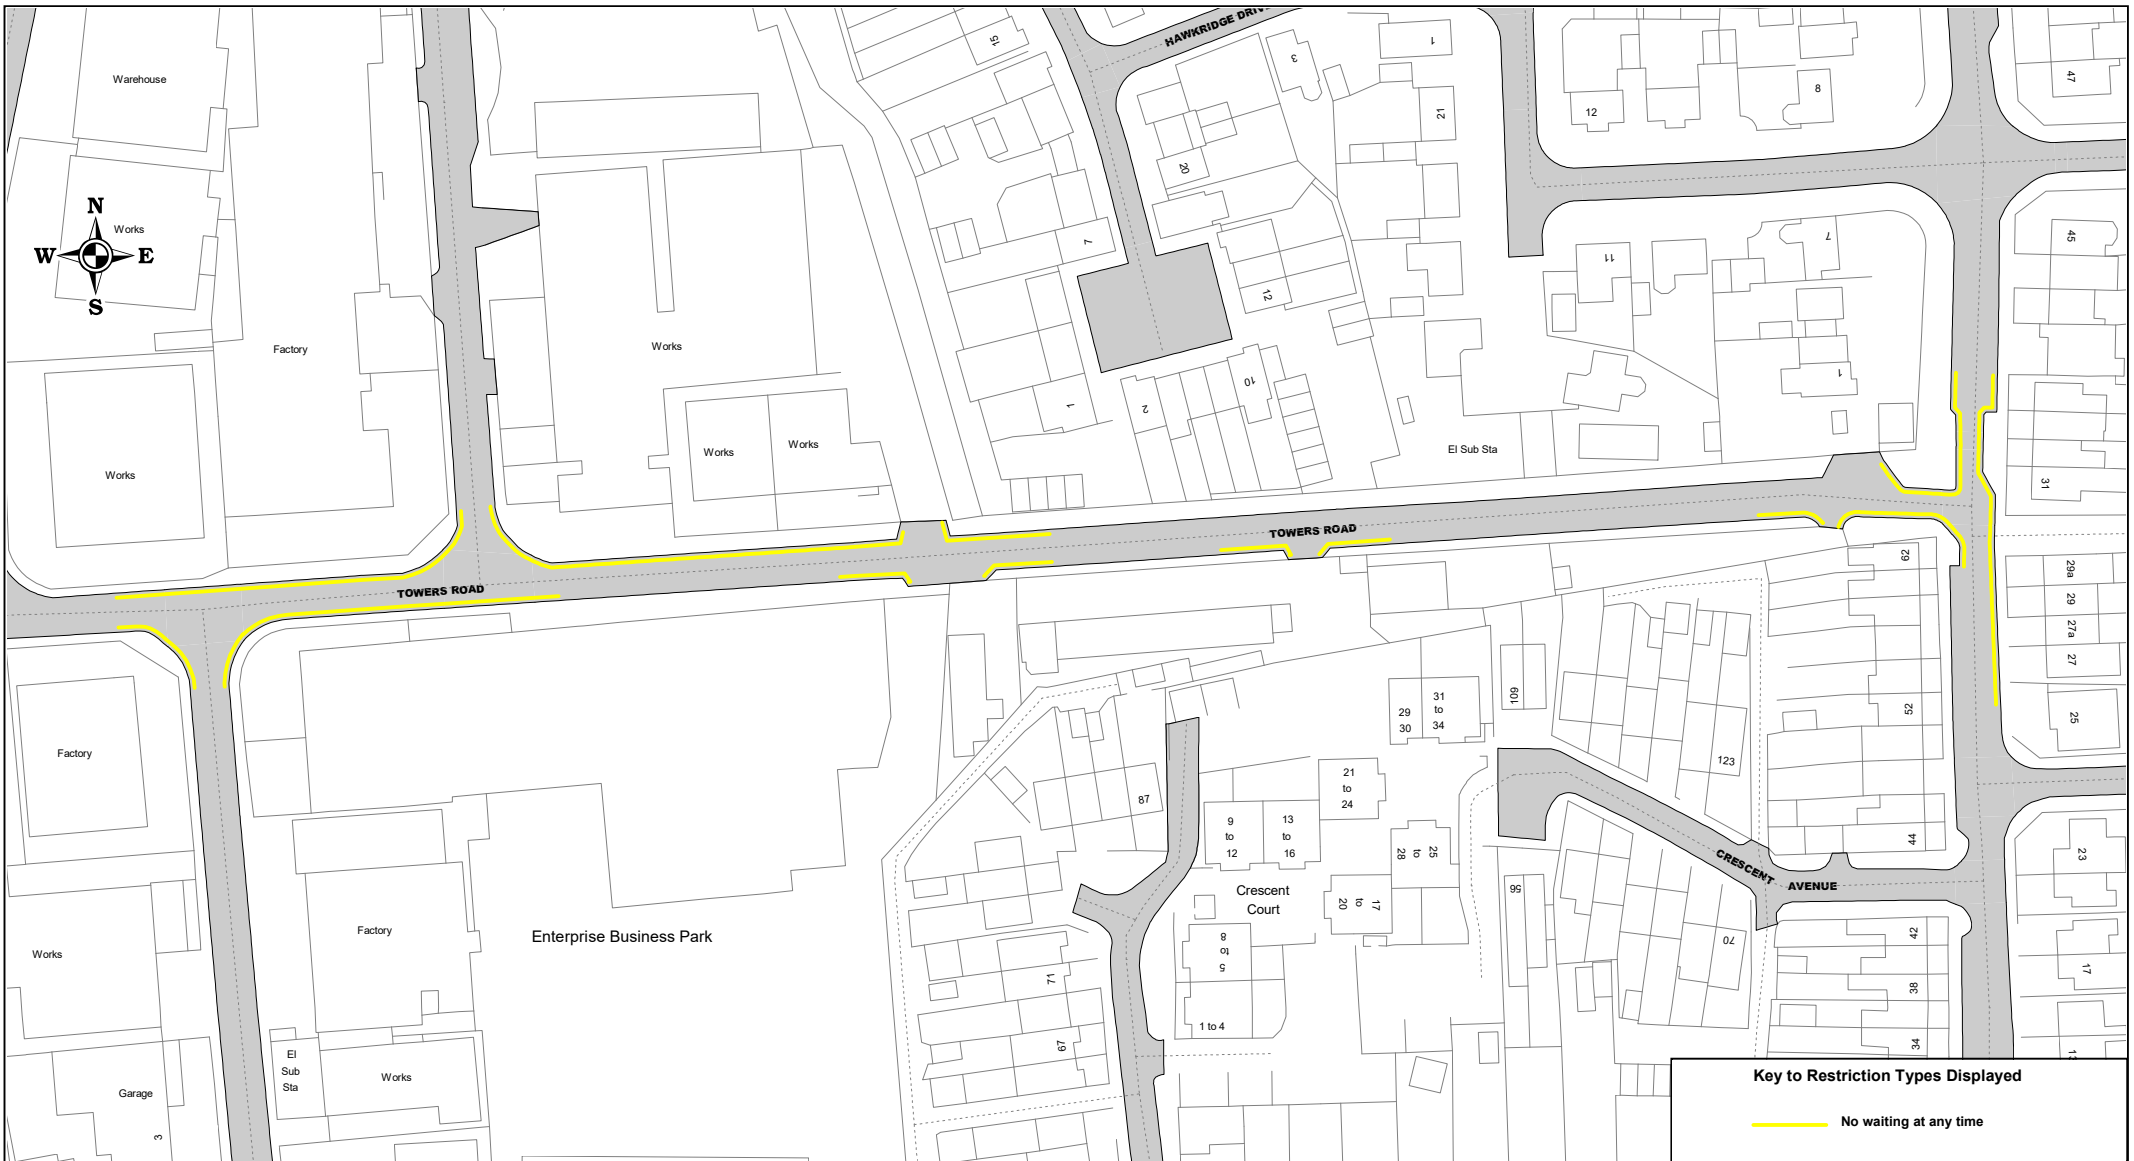

SCALE	1 : 1250
DATE	05/07/2019
DRAWING No.	Page 1 of 3
DRAWN BY	

**Key to Restriction Types Displayed**

— No waiting at any time

[thurrock.gov.uk](http://thurrock.gov.uk)

**Cement Block Cottages & Towers Road**

© Crown copyright. All rights reserved  
 Thurrock Council  
 Licence No. 100025457 2019

SCALE	1 : 1250
DATE	05/07/2019
DRAWING No.	Page 2 of 3
DRAWN BY	

SCALE	1 : 3300
DATE	05/07/2019
DRAWING No.	Page 3 of 3
DRAWN BY	