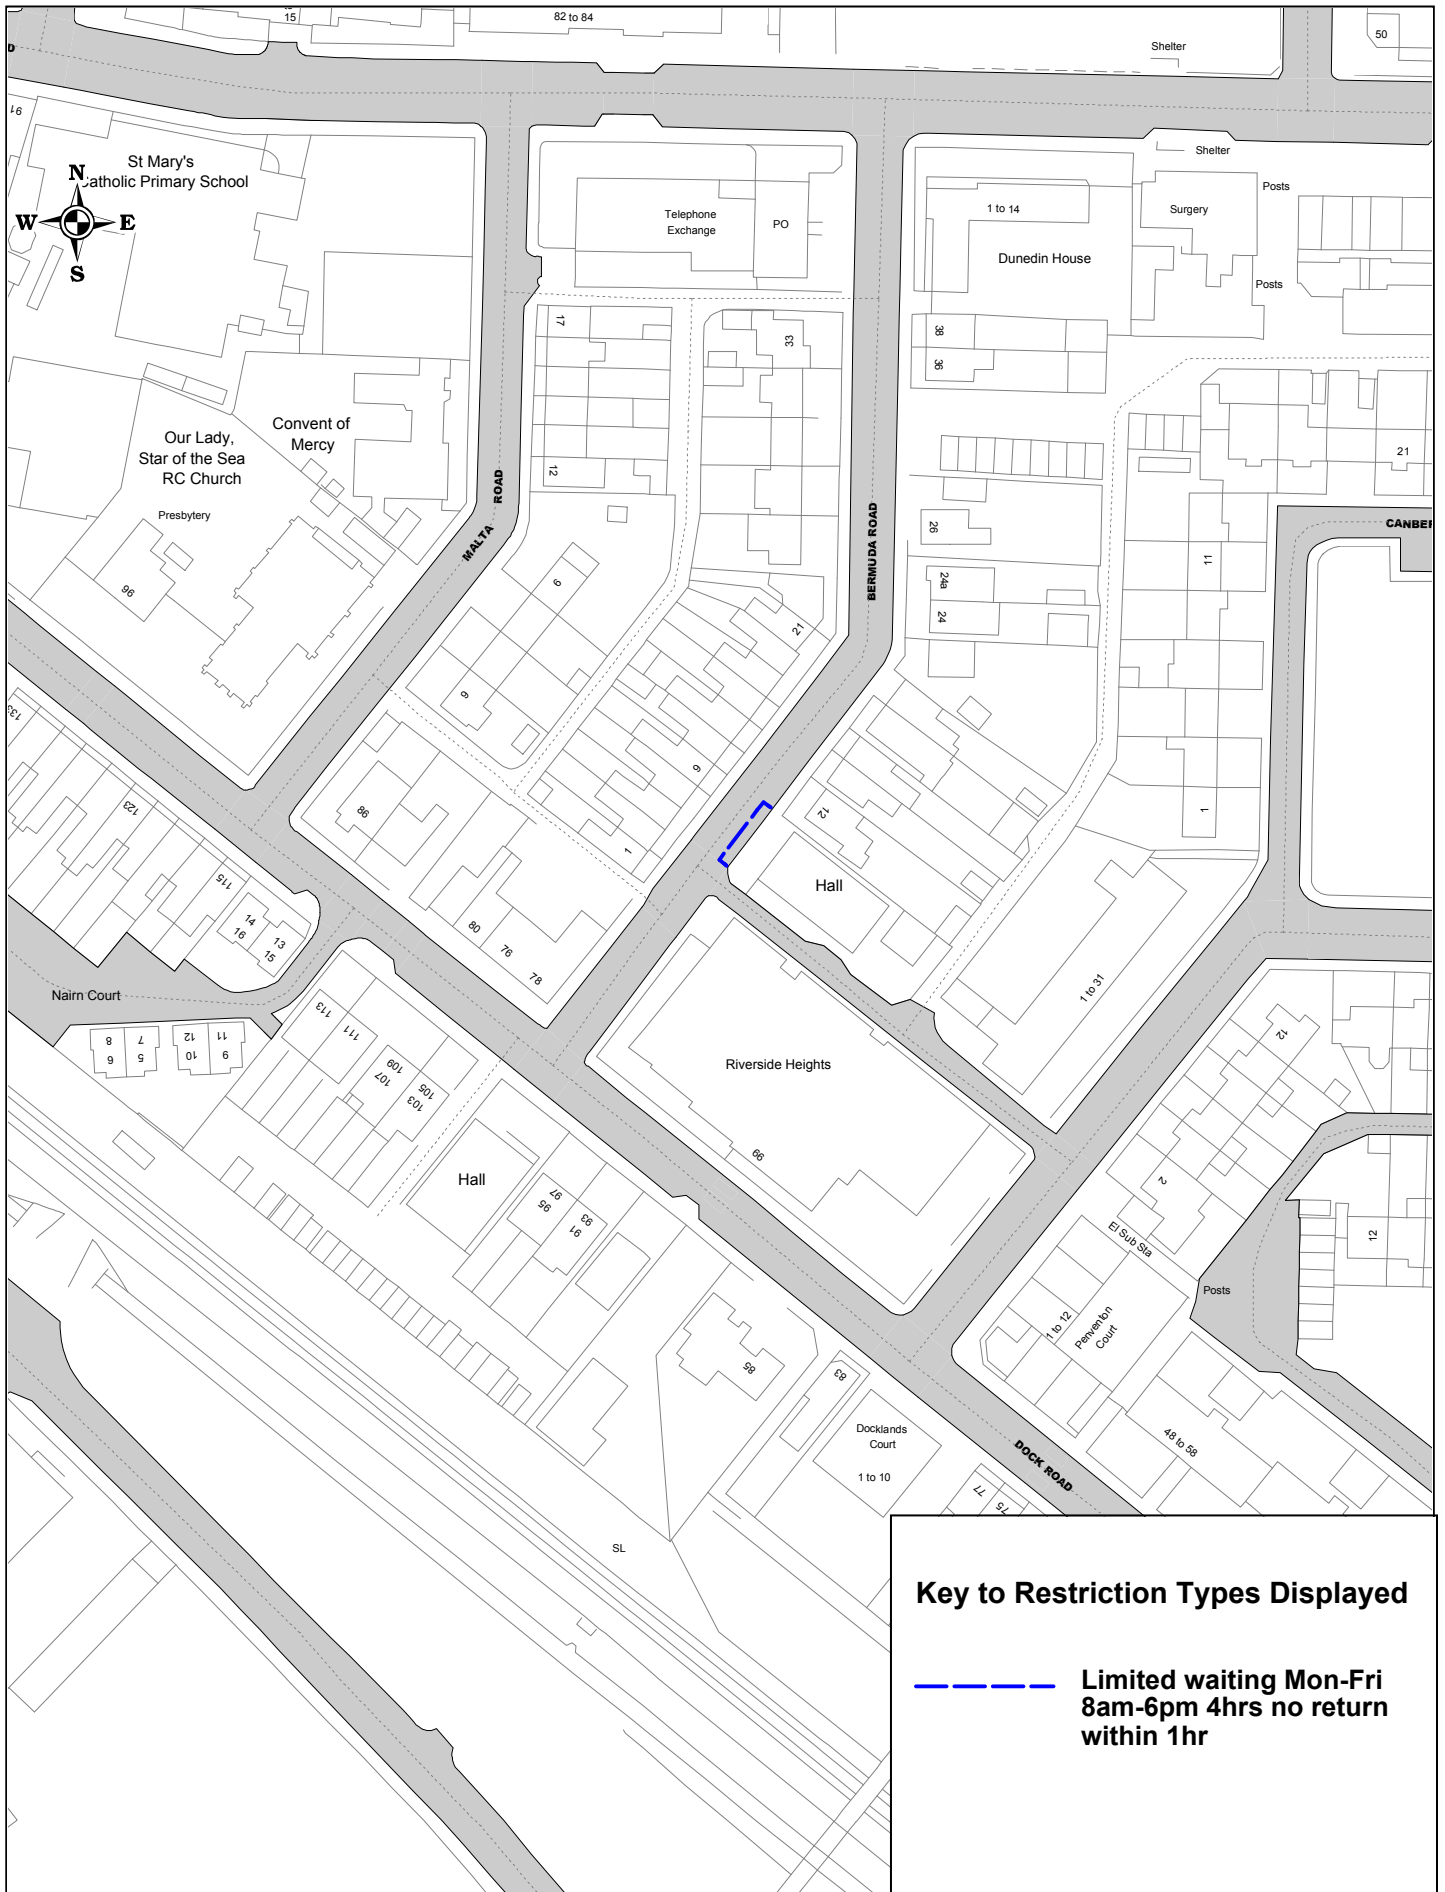

Key to Restriction Types Displayed

 Limited waiting Mon-Fri 8am-6pm 4hrs no return within 1hr

Dock Road, Tilbury

© Crown copyright. All rights reserved
 Thurrock Council
 Licence No. 100025457 2019

SCALE	1 : 1250 @ A4
DATE	13/02/2019
DRAWING No.	Page 1 of 1
DRAWN BY	

Key to Restriction Types Displayed

**----- Limited waiting Mon-Fri
8am-6pm 4hrs no return
within 1hr**

SCALE	1 : 1250 @ A4
DATE	13/02/2019
DRAWING No.	Page 1 of 1
DRAWN BY	