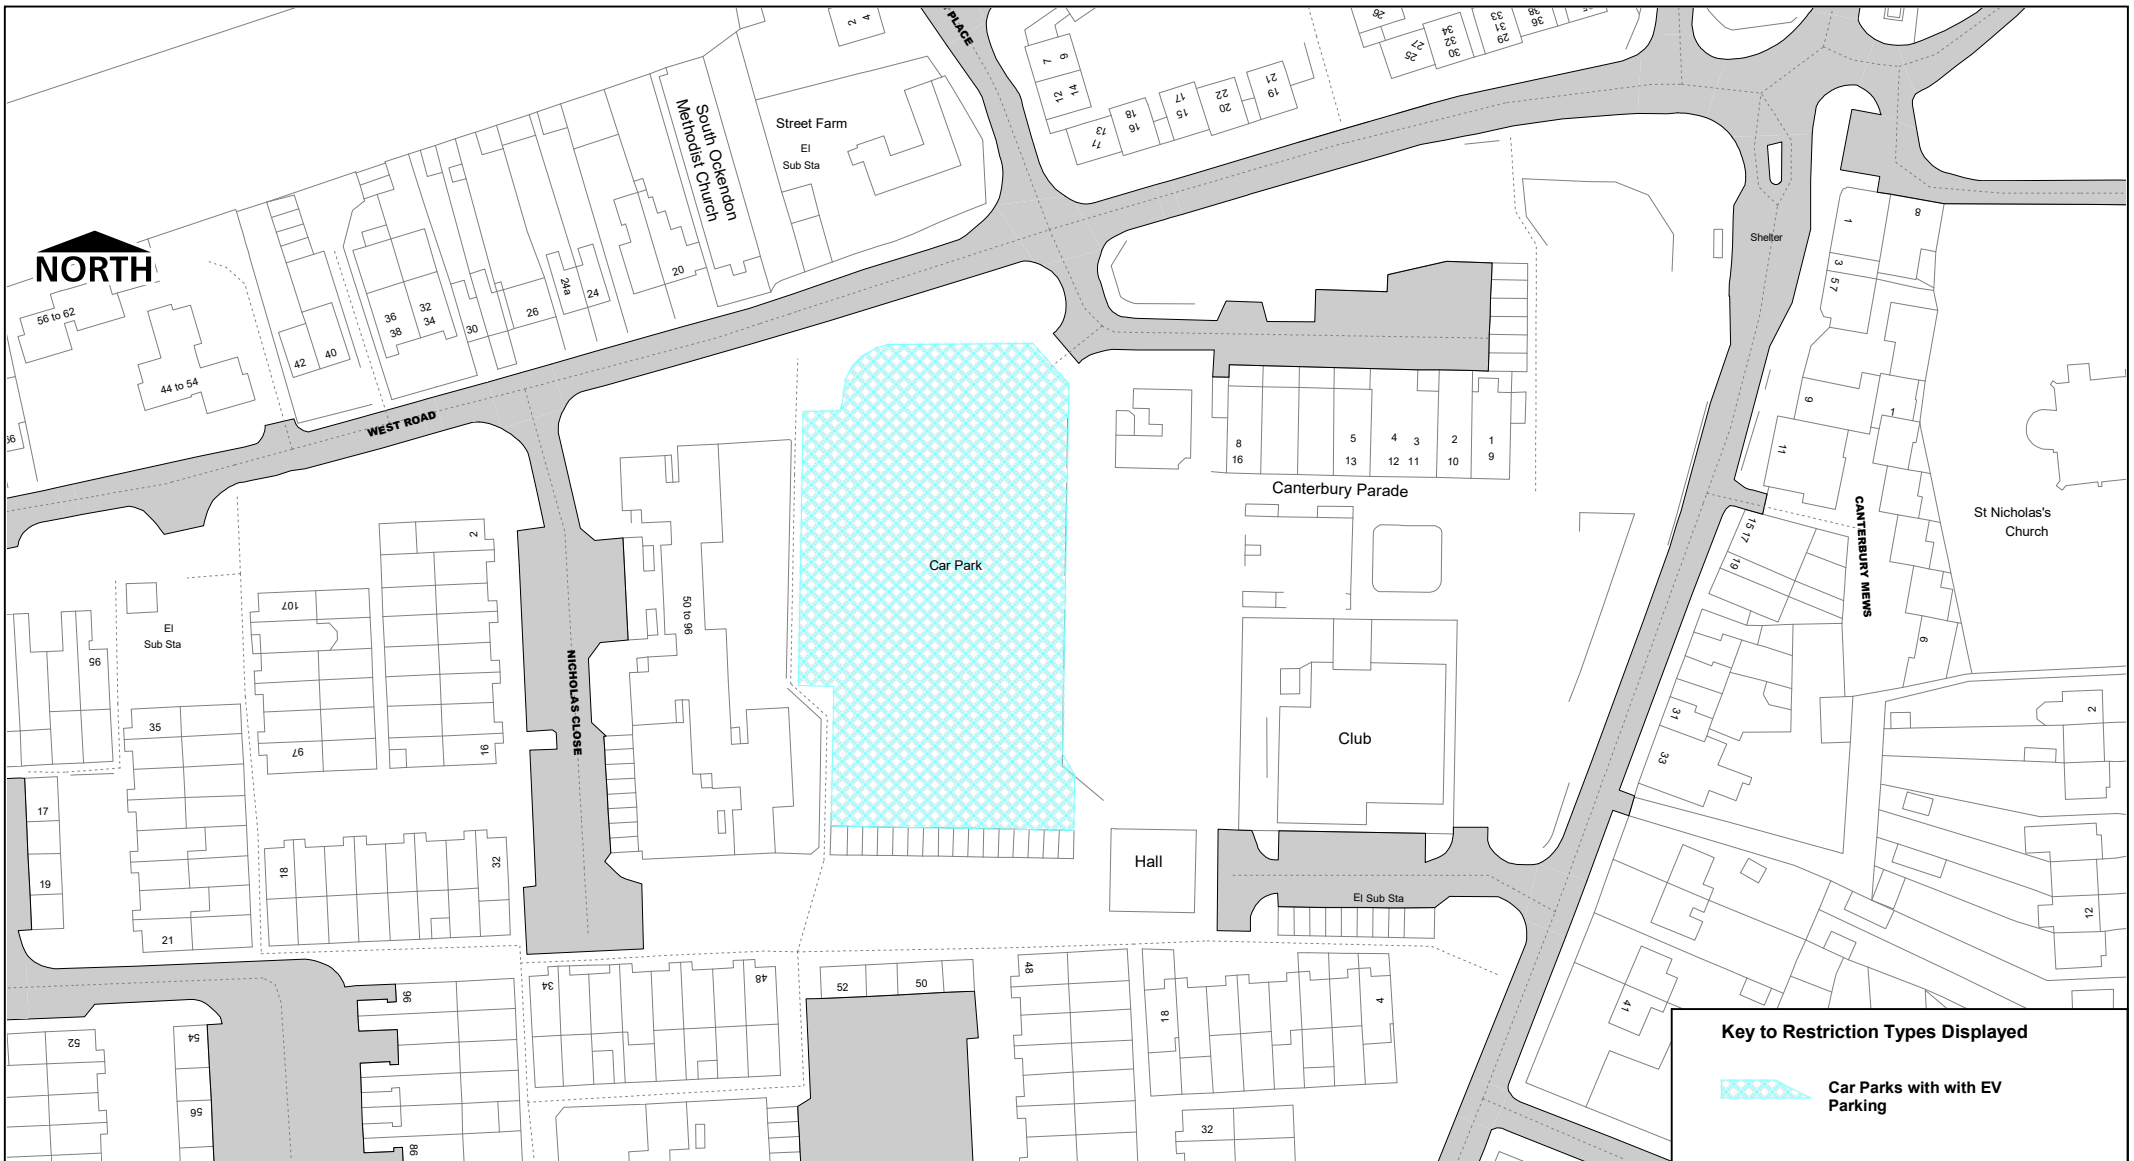

Key to Restriction Types Displayed

 **Car Parks with with EV Parking**

SCALE	1 : 1250
DATE	02/02/2024
DRAWING No.	Page 1 of 1
DRAWN BY	

Canterbury Road Car Park, South Ockendon

© Crown copyright. All rights reserved
 Thurrock Council
 Licence No. 100025457 2024

SCALE	1 : 1250
DATE	02/02/2024
DRAWING No.	Page 1 of 1
DRAWN BY	

Key to Restriction Types Displayed

 Car Parks with with EV Parking

thurrock.gov.uk

Gordon Road Car Park, Corringham

© Crown copyright. All rights reserved
Thurrock Council
Licence No. 100025457 2024

SCALE	1 : 1250
DATE	02/02/2024
DRAWING No.	Page 1 of 1
DRAWN BY	

East Tilbury

Key to Restriction Types Displayed

 Car Parks with with EV Parking

	Princess Margaret Car Park, East Tilbury		SCALE	1 : 1250
	© Crown copyright. All rights reserved Thurrock Council Licence No. 100025457 2024		DATE	02/02/2024
			DRAWING No.	Page 1 of 1
			DRAWN BY	

Key to Restriction Types Displayed

Car Parks with with EV Parking

SCALE	1 : 1250
DATE	02/02/2024
DRAWING No.	Page 1 of 1
DRAWN BY	