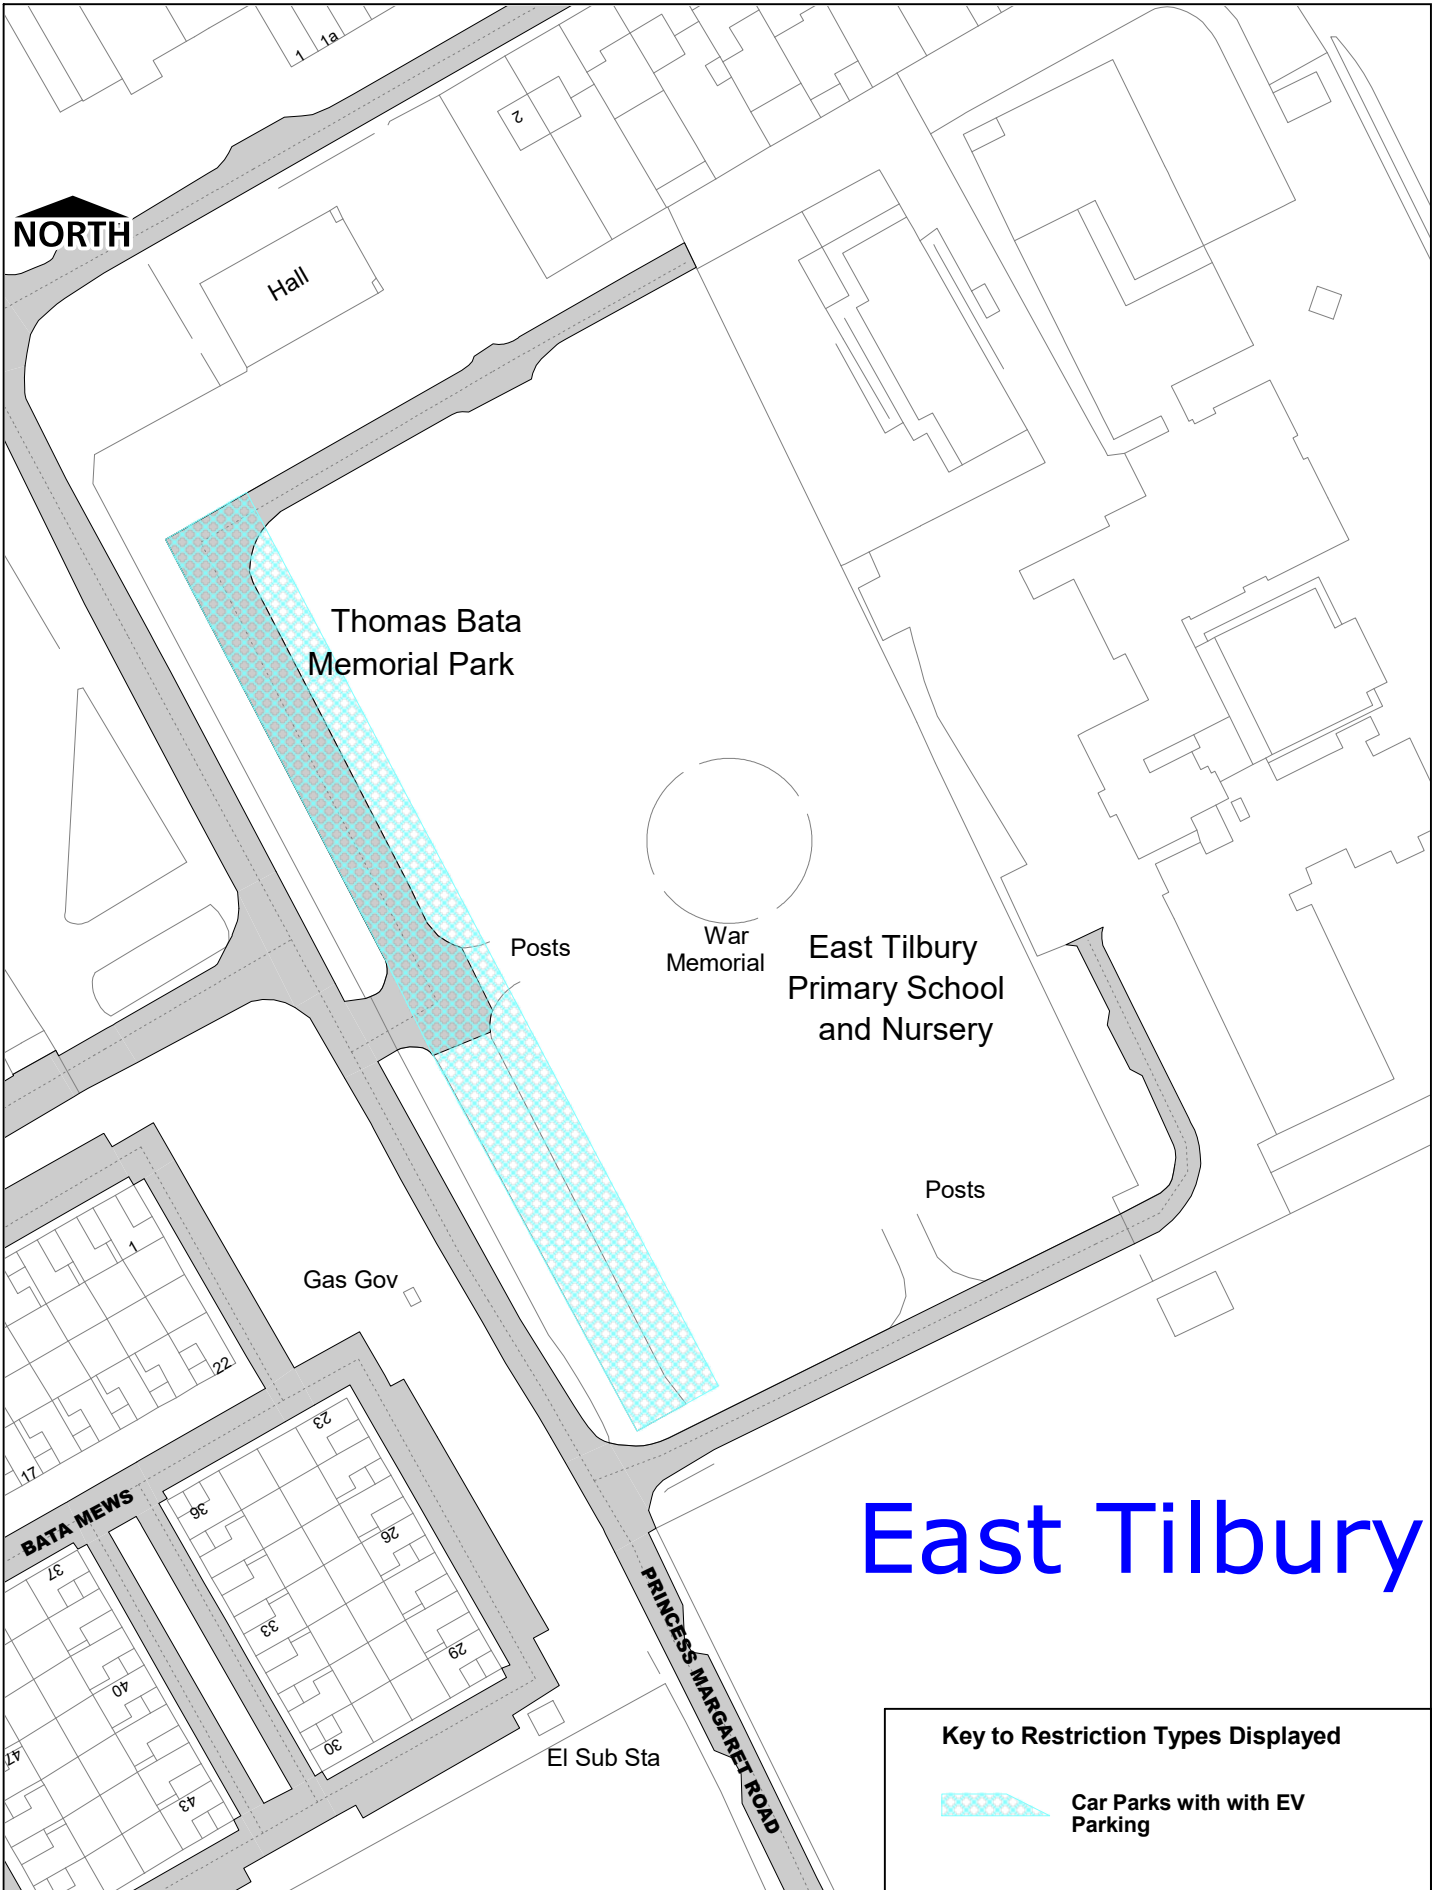

SCALE	1 : 1250
DATE	02/02/2024
DRAWING No.	Page 1 of 1
DRAWN BY	

East Tilbury

Key to Restriction Types Displayed

 Car Parks with with EV Parking

	Princess Margaret Car Park, East Tilbury		SCALE	1 : 1250
	© Crown copyright. All rights reserved Thurrock Council Licence No. 100025457 2024		DATE	02/02/2024
			DRAWING No.	Page 1 of 1
			DRAWN BY	