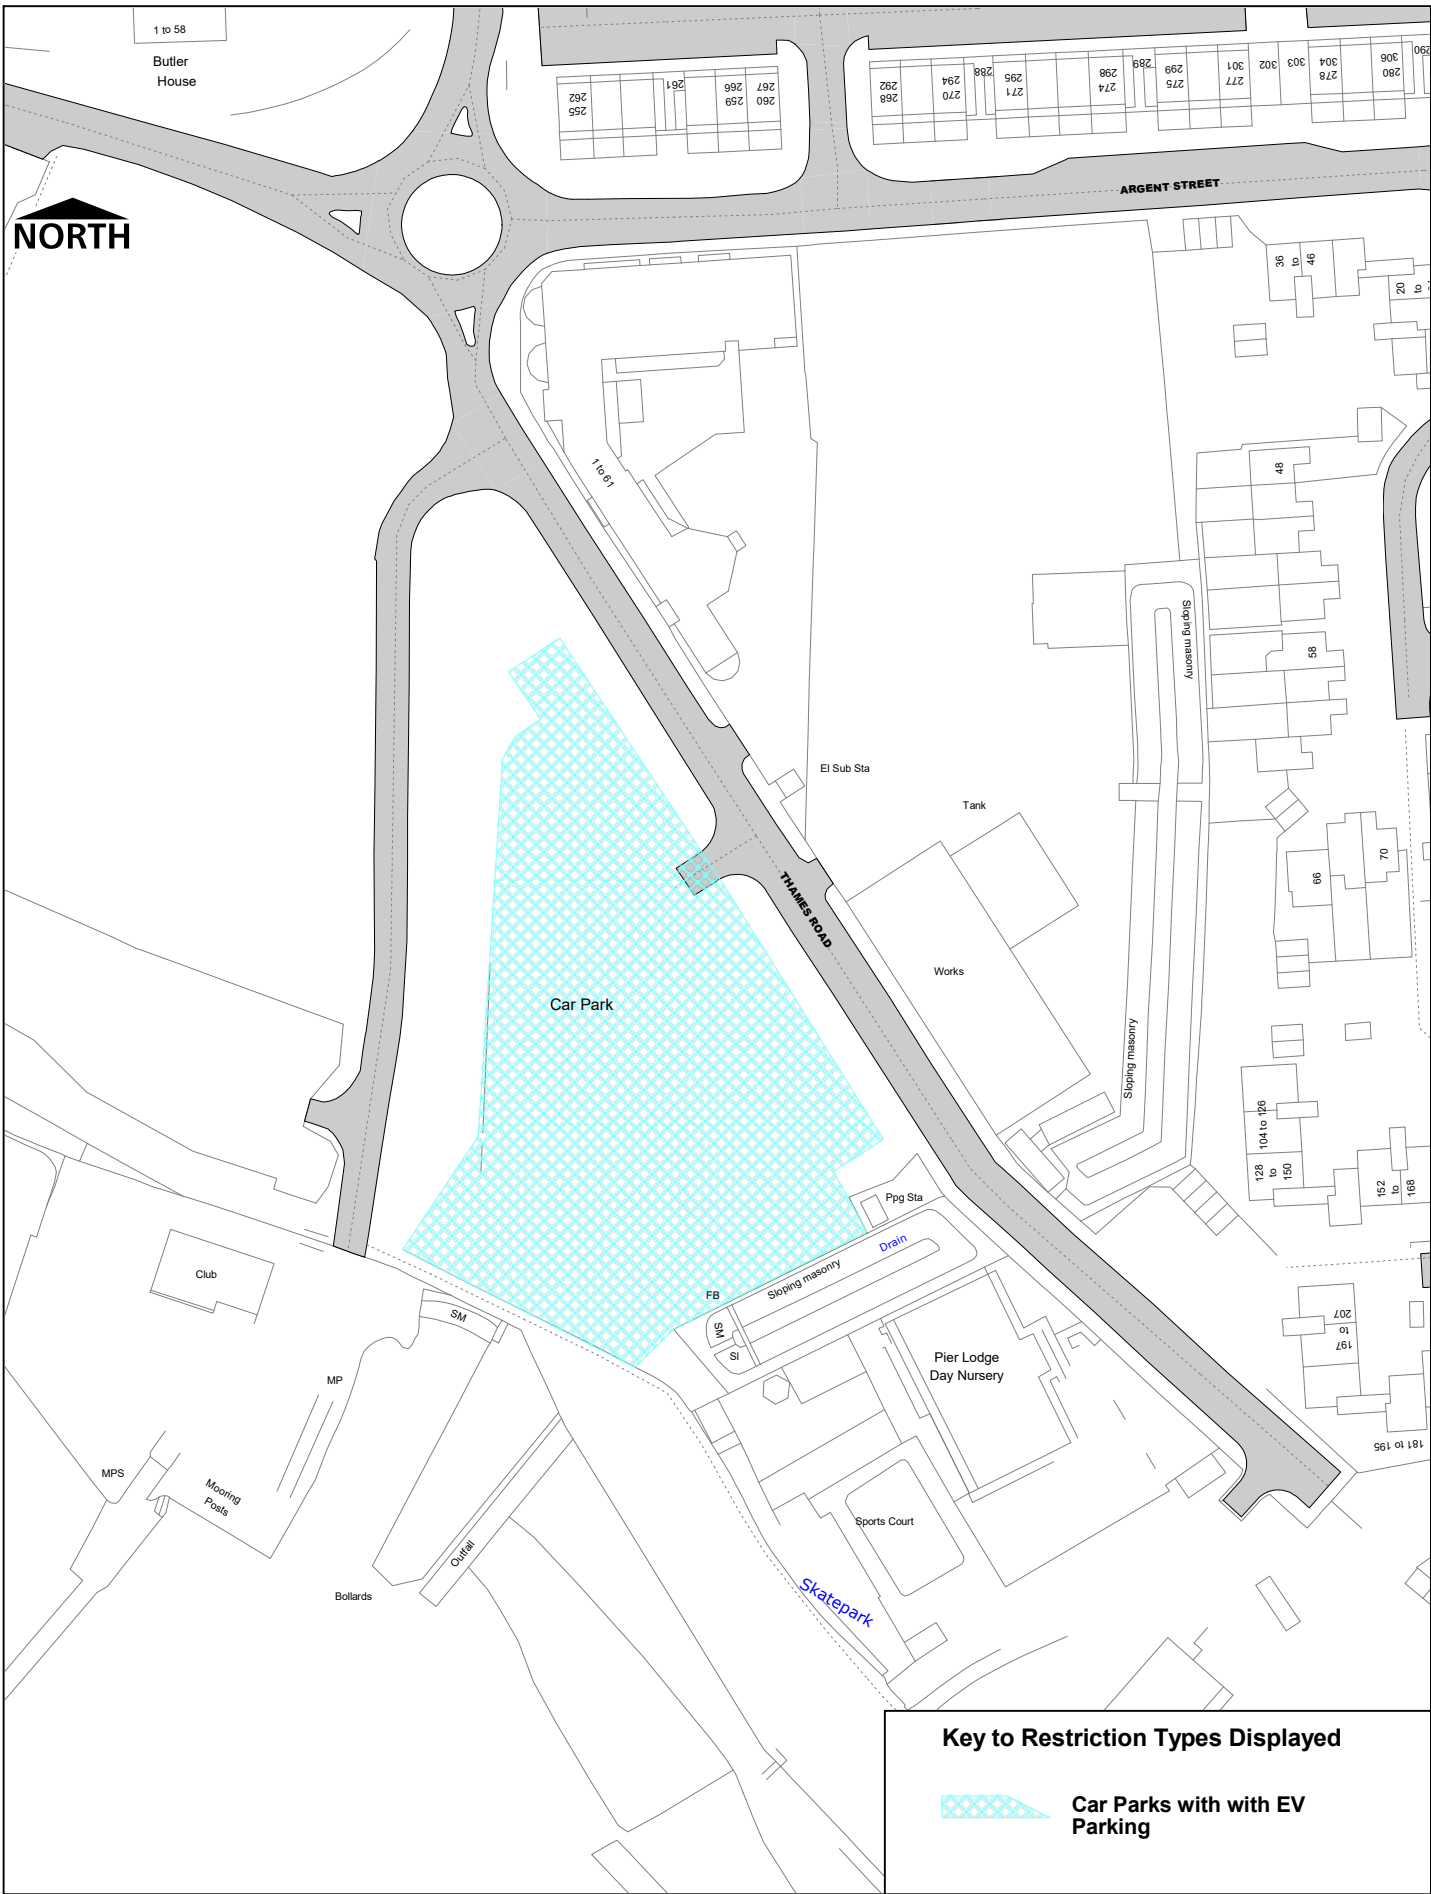

Key to Restriction Types Displayed

 **Car Parks with with EV Parking**

SCALE	1 : 1250
DATE	02/02/2024
DRAWING No.	Page 1 of 1
DRAWN BY	

Canterbury Road Car Park, South Ockendon

© Crown copyright. All rights reserved
 Thurrock Council
 Licence No. 100025457 2024

SCALE	1 : 1250
DATE	02/02/2024
DRAWING No.	Page 1 of 1
DRAWN BY	

East Tilbury

Key to Restriction Types Displayed

 Car Parks with with EV Parking

	Princess Margaret Car Park, East Tilbury		SCALE	1 : 1250
	© Crown copyright. All rights reserved Thurrock Council Licence No. 100025457 2024		DATE	02/02/2024
			DRAWING No.	Page 1 of 1
			DRAWN BY	

Key to Restriction Types Displayed

Car Parks with with EV Parking

SCALE	1 : 1250
DATE	02/02/2024
DRAWING No.	Page 1 of 1
DRAWN BY	