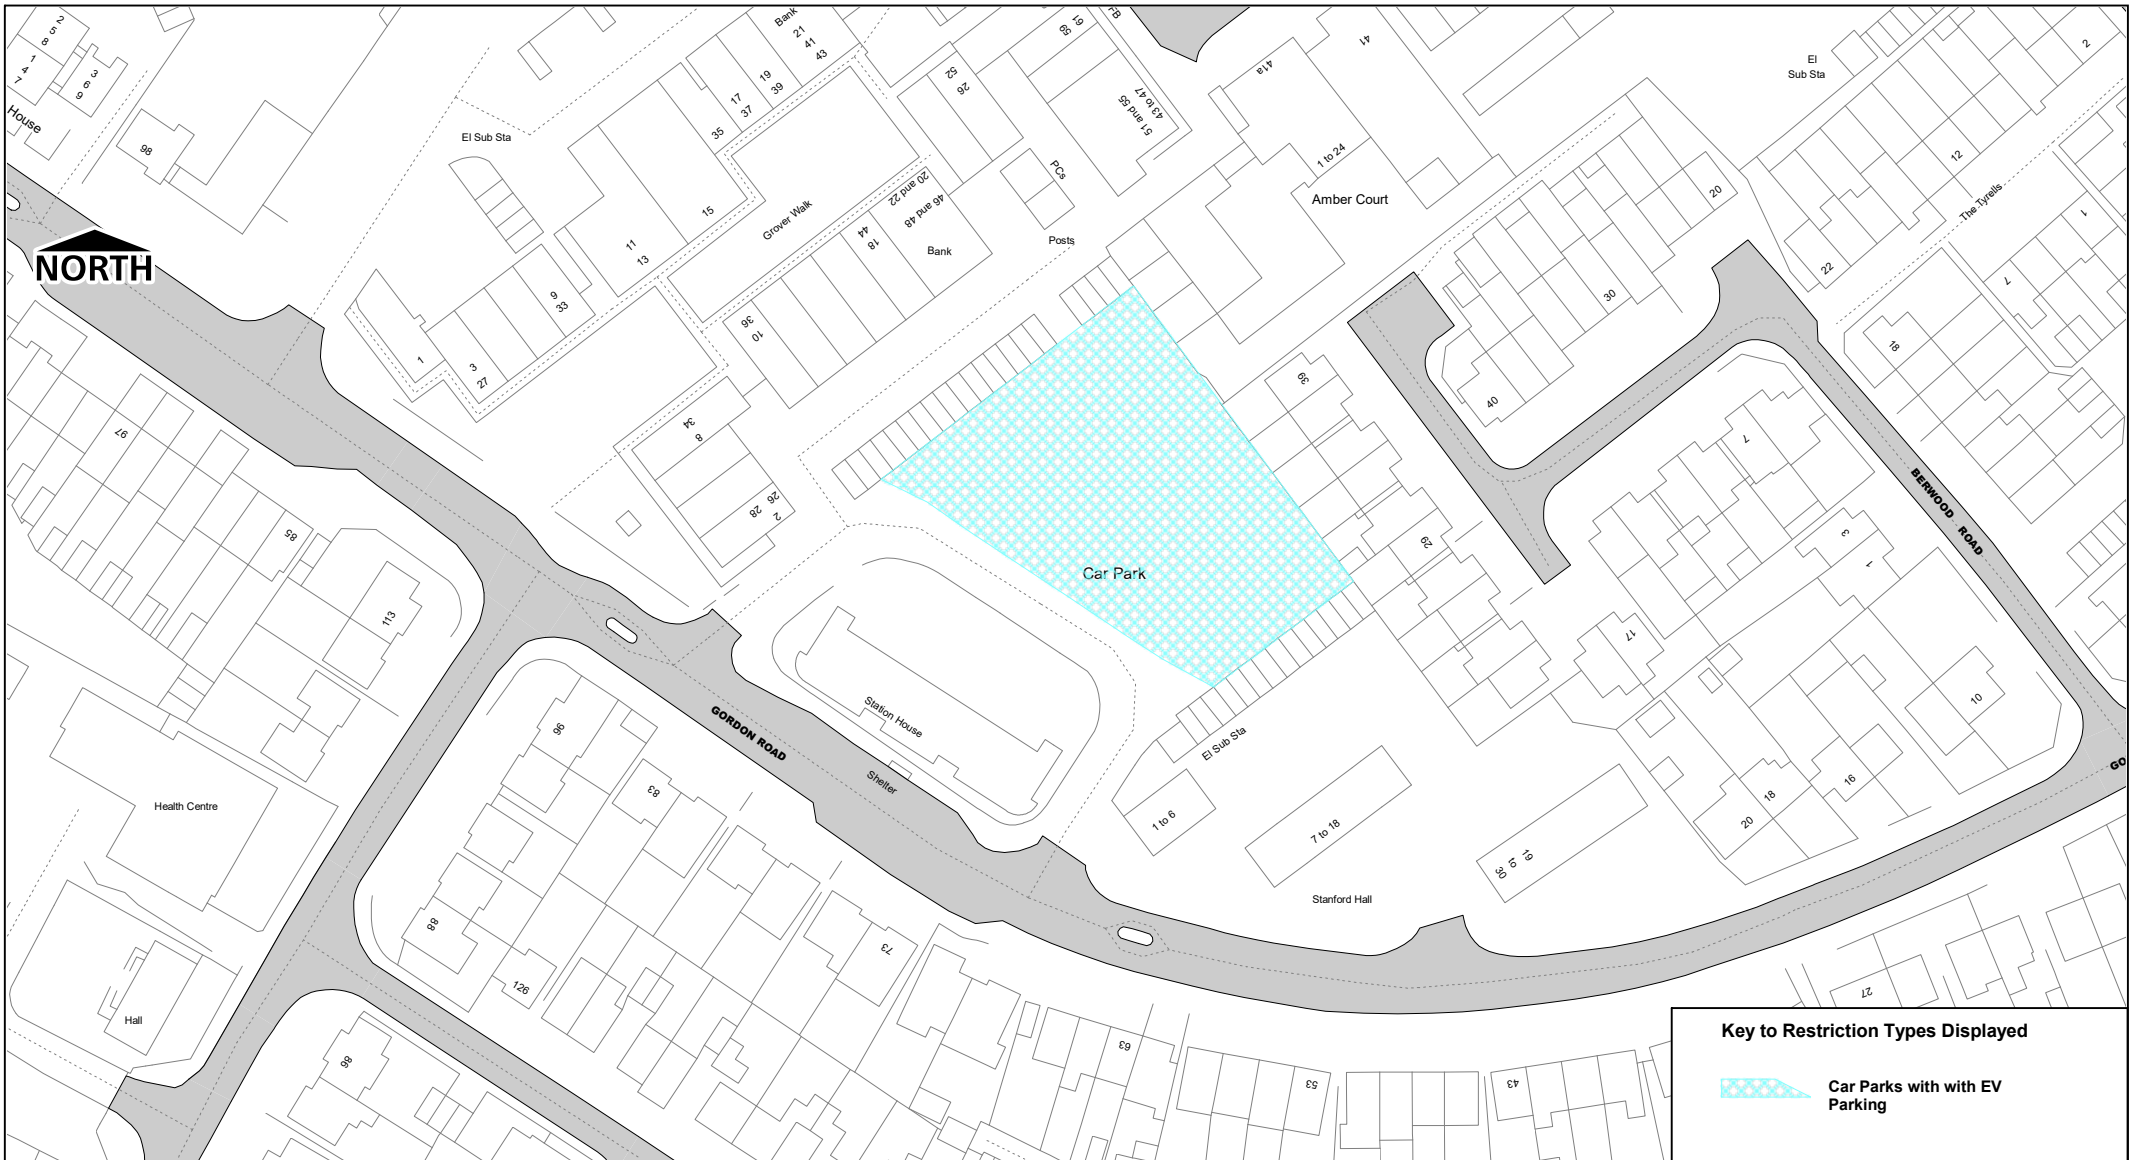

Key to Restriction Types Displayed

 **Car Parks with with EV Parking**

SCALE	1 : 1250
DATE	02/02/2024
DRAWING No.	Page 1 of 1
DRAWN BY	

Canterbury Road Car Park, South Ockendon

© Crown copyright. All rights reserved
 Thurrock Council
 Licence No. 100025457 2024

SCALE	1 : 1250
DATE	02/02/2024
DRAWING No.	Page 1 of 1
DRAWN BY	

Key to Restriction Types Displayed

 Car Parks with with EV Parking

thurrock.gov.uk

Gordon Road Car Park, Corringham

© Crown copyright. All rights reserved
Thurrock Council
Licence No. 100025457 2024

SCALE	1 : 1250
DATE	02/02/2024
DRAWING No.	Page 1 of 1
DRAWN BY	

East Tilbury

Key to Restriction Types Displayed

 Car Parks with with EV Parking

	Princess Margaret Car Park, East Tilbury		SCALE	1 : 1250
	© Crown copyright. All rights reserved Thurrock Council Licence No. 100025457 2024		DATE	02/02/2024
			DRAWING No.	Page 1 of 1
			DRAWN BY	

Key to Restriction Types Displayed

Car Parks with with EV Parking

SCALE	1 : 1250
DATE	02/02/2024
DRAWING No.	Page 1 of 1
DRAWN BY	