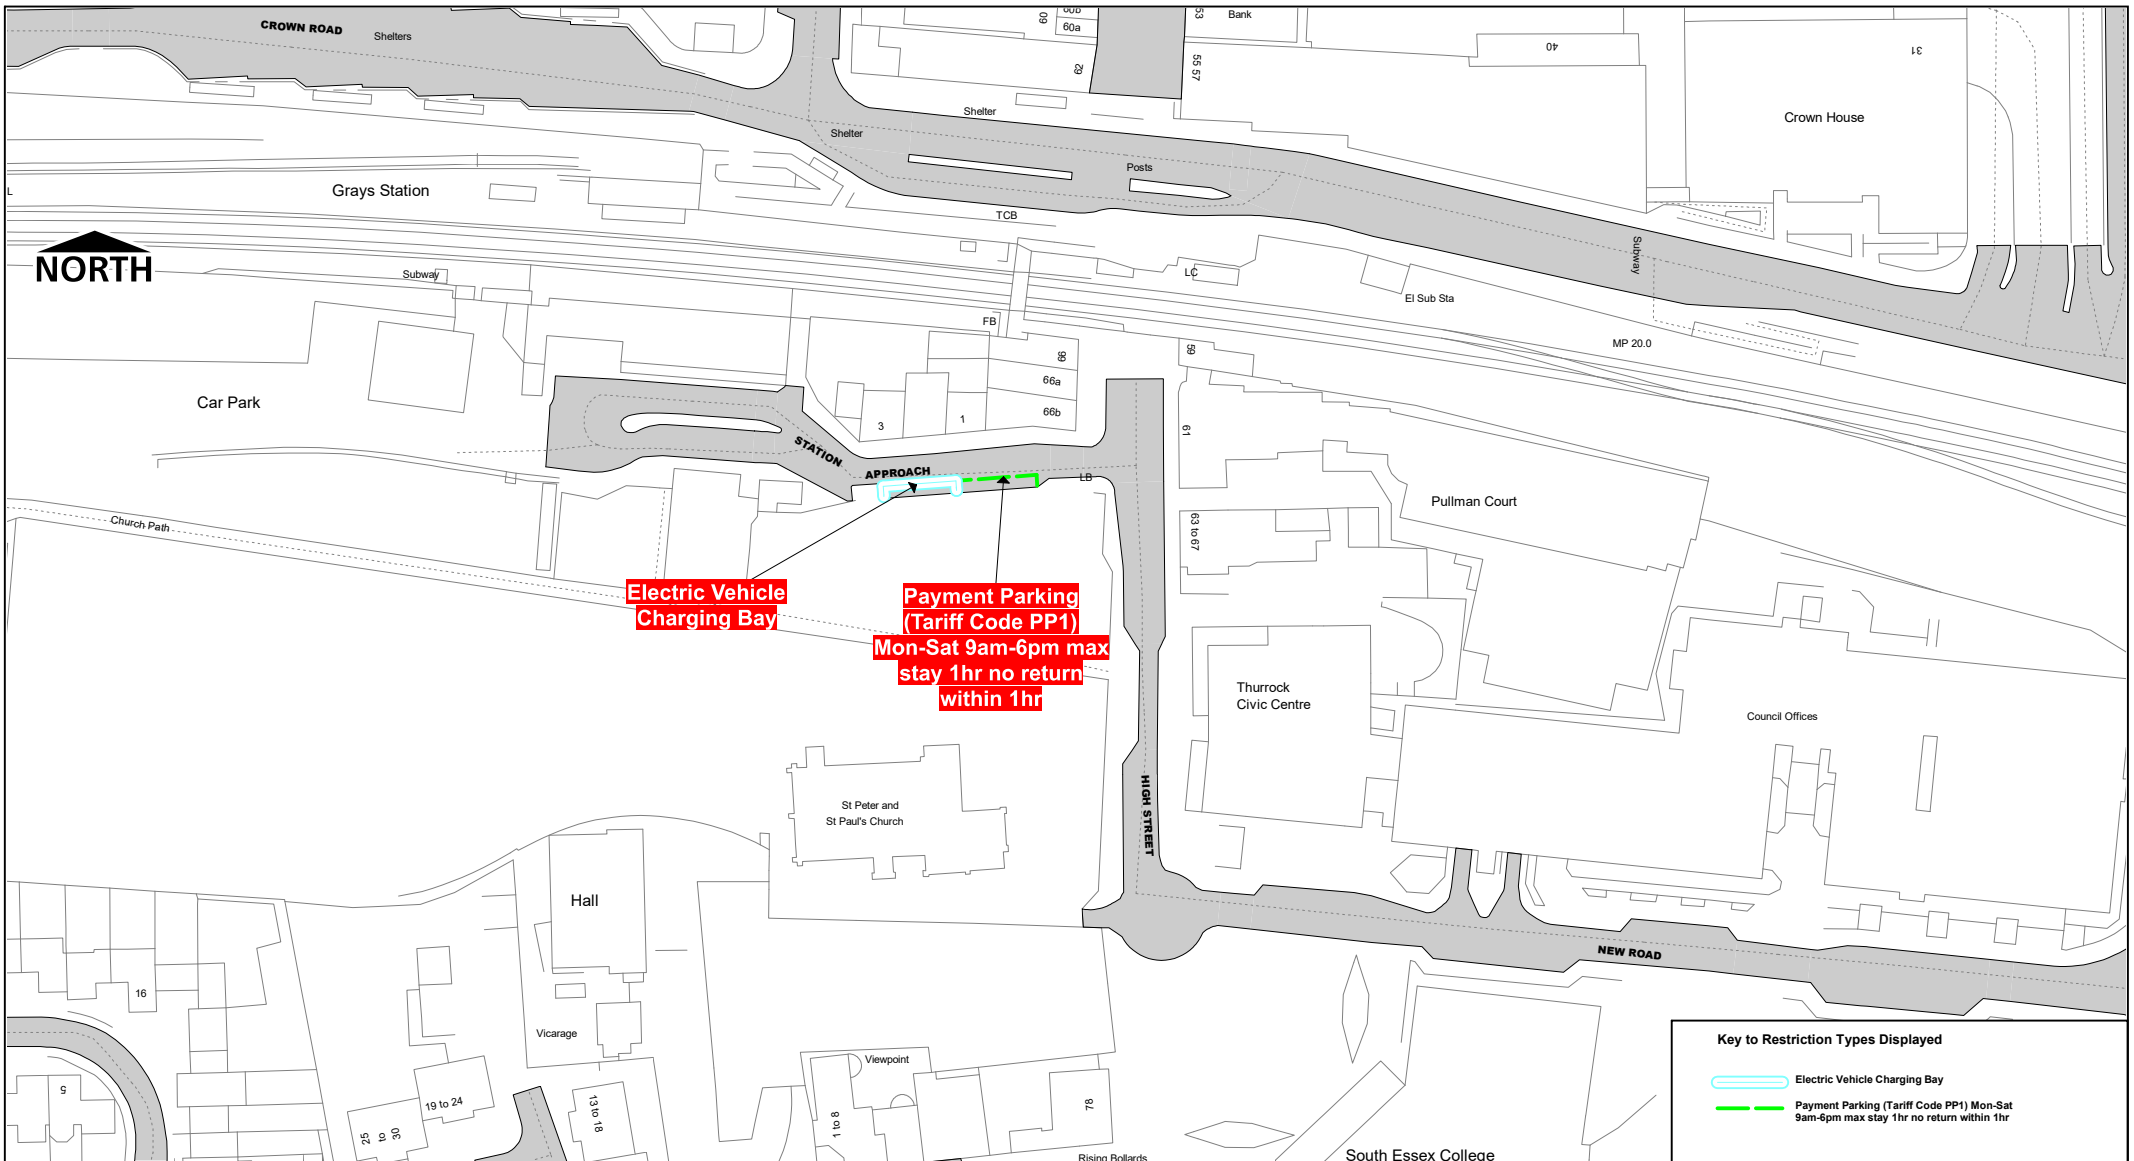

Daiglen Drive Car Park, South Ockendon

SCALE	1 : 1250
DATE	31/01/2024
DRAWING No.	Page 1 of 1
DRAWN BY	

Key to Restriction Types Displayed

- Electric Vehicle Charging Bay
- - - Payment Parking (Tariff Code PP2) Mon-Sat 9am-6pm max stay 4hrs no return within 1hr

SCALE	1 : 1250
DATE	31/01/2024
DRAWING No.	Page 1 of 1
DRAWN BY	

New Maltings, Aveley

SCALE	1 : 1250
DATE	31/01/2024
DRAWING No.	Page 1 of 1
DRAWN BY	

SCALE	1 : 1250
DATE	31/01/2024
DRAWING No.	Page 1 of 1
DRAWN BY	

Station Approach, Grays

© Crown copyright. All rights reserved
 Thurrock Council
 Licence No. 100025457 2024

SCALE	1 : 1250
DATE	31/01/2024
DRAWING No.	Page 1 of 1
DRAWN BY	