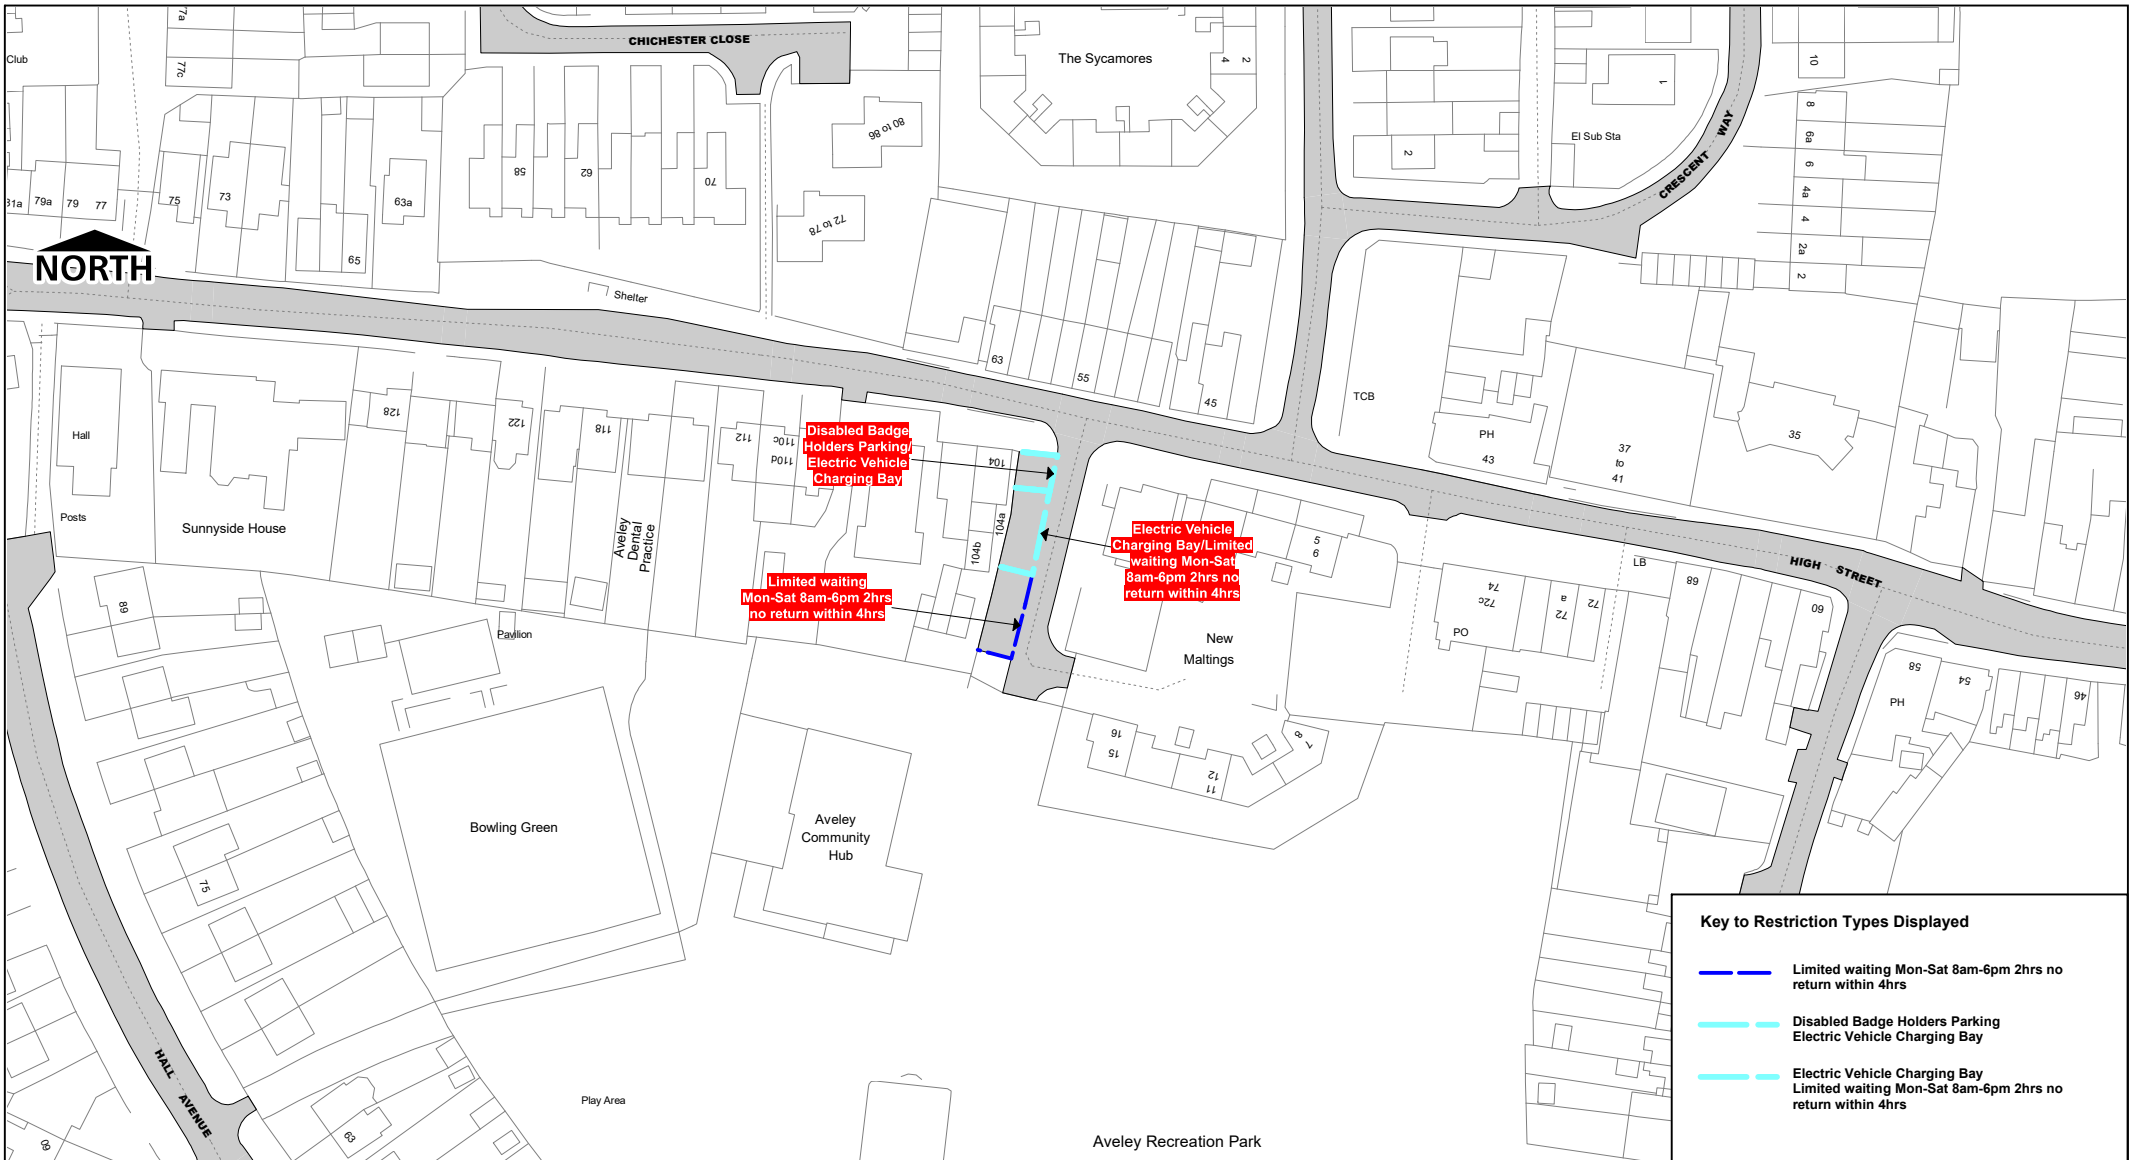

Daiglen Drive Car Park, South Ockendon

SCALE	1 : 1250
DATE	31/01/2024
DRAWING No.	Page 1 of 1
DRAWN BY	

Key to Restriction Types Displayed

- Electric Vehicle Charging Bay
- - - Payment Parking (Tariff Code PP2) Mon-Sat 9am-6pm max stay 4hrs no return within 1hr

SCALE	1 : 1250
DATE	31/01/2024
DRAWING No.	Page 1 of 1
DRAWN BY	

New Maltings, Aveley

SCALE	1 : 1250
DATE	31/01/2024
DRAWING No.	Page 1 of 1
DRAWN BY	

SCALE	1 : 1250
DATE	31/01/2024
DRAWING No.	Page 1 of 1
DRAWN BY	

Station Approach, Grays

© Crown copyright. All rights reserved
 Thurrock Council
 Licence No. 100025457 2024

SCALE	1 : 1250
DATE	31/01/2024
DRAWING No.	Page 1 of 1
DRAWN BY	