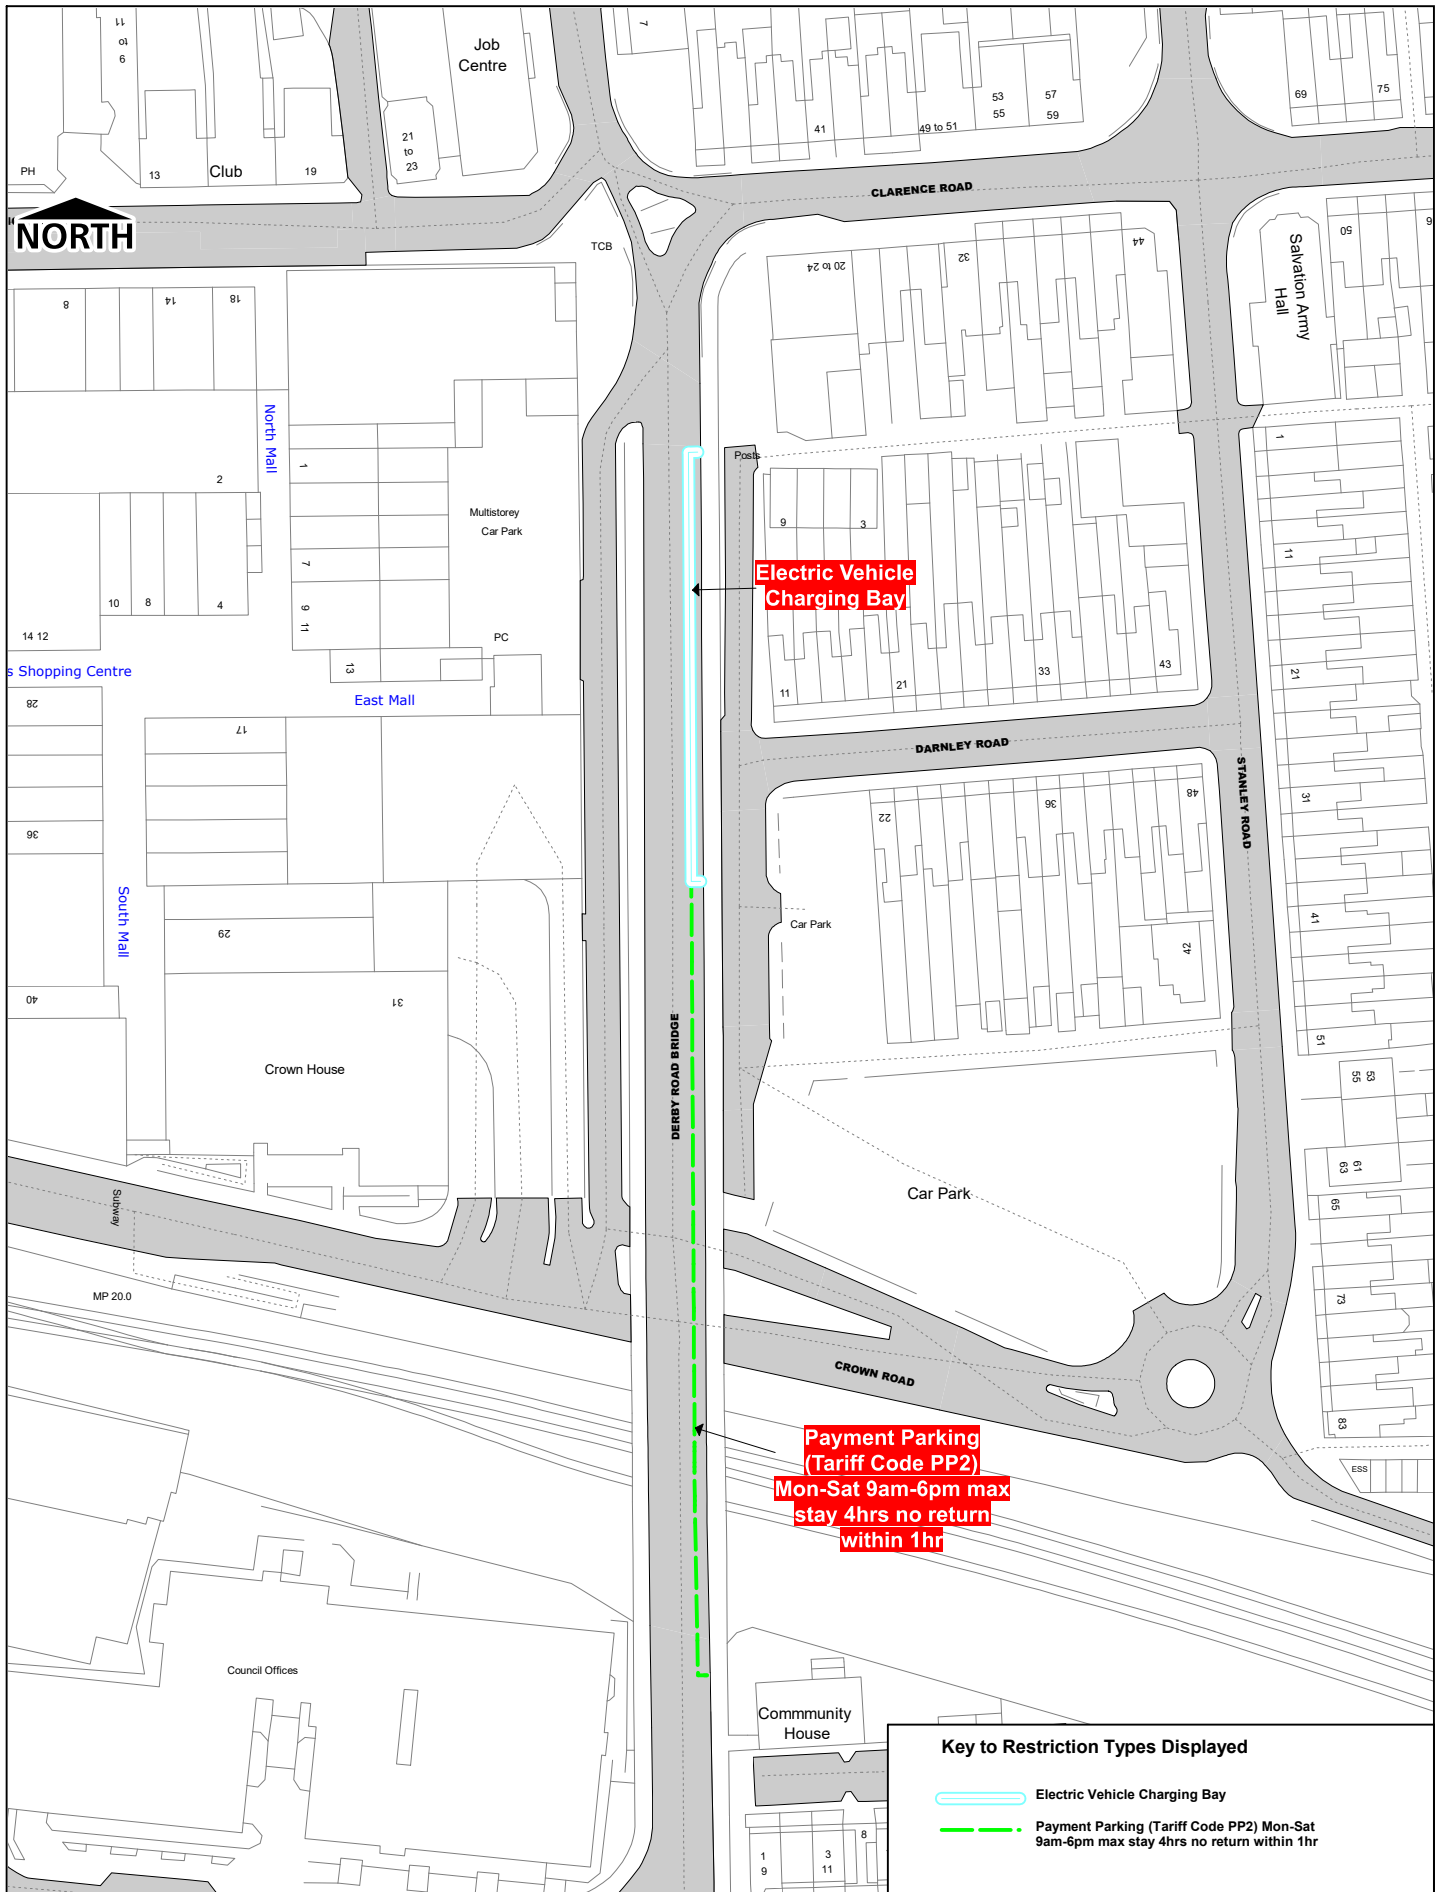

Key to Restriction Types Displayed

- Limited waiting Mon-Fri 8am-6pm 2hrs no return within 1hr
- Electric Vehicle Charging Bay Limited waiting Mon-Fri 8am-6pm 2hrs no return within 1hr

SCALE	1 : 1250
DATE	31/01/2024
DRAWING No.	Page 1 of 1
DRAWN BY	

Daiglen Drive Car Park, South Ockendon

SCALE	1 : 1250
DATE	31/01/2024
DRAWING No.	Page 1 of 1
DRAWN BY	

Key to Restriction Types Displayed

- Electric Vehicle Charging Bay
- - - Payment Parking (Tariff Code PP2) Mon-Sat 9am-6pm max stay 4hrs no return within 1hr

SCALE	1 : 1250
DATE	31/01/2024
DRAWING No.	Page 1 of 1
DRAWN BY	

New Maltings, Aveley

SCALE	1 : 1250
DATE	31/01/2024
DRAWING No.	Page 1 of 1
DRAWN BY	

SCALE	1 : 1250
DATE	31/01/2024
DRAWING No.	Page 1 of 1
DRAWN BY	

Station Approach, Grays

© Crown copyright. All rights reserved
 Thurrock Council
 Licence No. 100025457 2024

SCALE	1 : 1250
DATE	31/01/2024
DRAWING No.	Page 1 of 1
DRAWN BY	