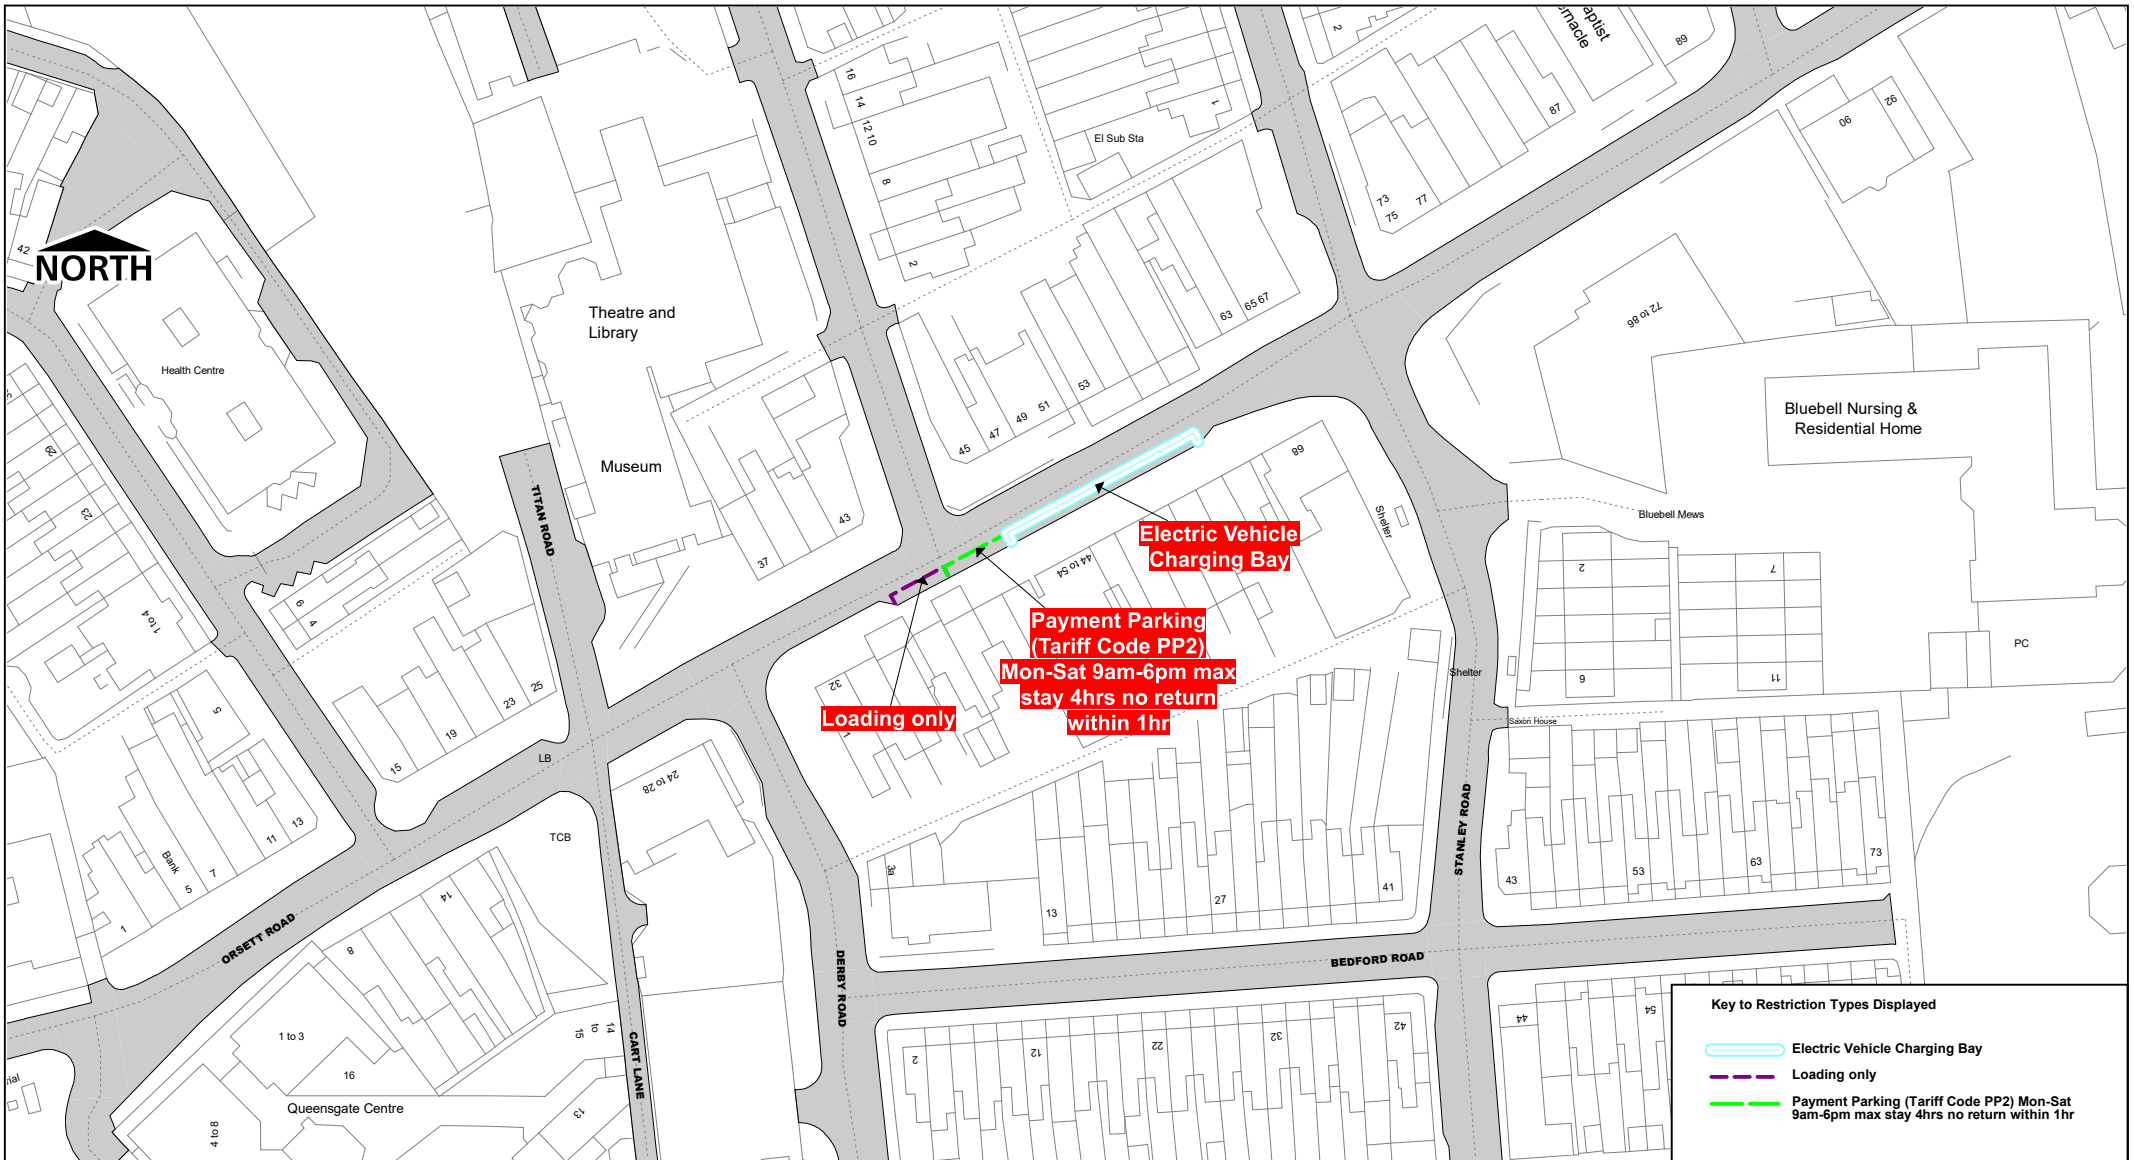

Daiglen Drive Car Park, South Ockendon

SCALE	1 : 1250
DATE	31/01/2024
DRAWING No.	Page 1 of 1
DRAWN BY	

Key to Restriction Types Displayed

- Electric Vehicle Charging Bay
- - - Payment Parking (Tariff Code PP2) Mon-Sat 9am-6pm max stay 4hrs no return within 1hr

SCALE	1 : 1250
DATE	31/01/2024
DRAWING No.	Page 1 of 1
DRAWN BY	

New Maltings, Aveley

SCALE	1 : 1250
DATE	31/01/2024
DRAWING No.	Page 1 of 1
DRAWN BY	

SCALE	1 : 1250
DATE	31/01/2024
DRAWING No.	Page 1 of 1
DRAWN BY	

Station Approach, Grays

© Crown copyright. All rights reserved
 Thurrock Council
 Licence No. 100025457 2024

SCALE	1 : 1250
DATE	31/01/2024
DRAWING No.	Page 1 of 1
DRAWN BY	