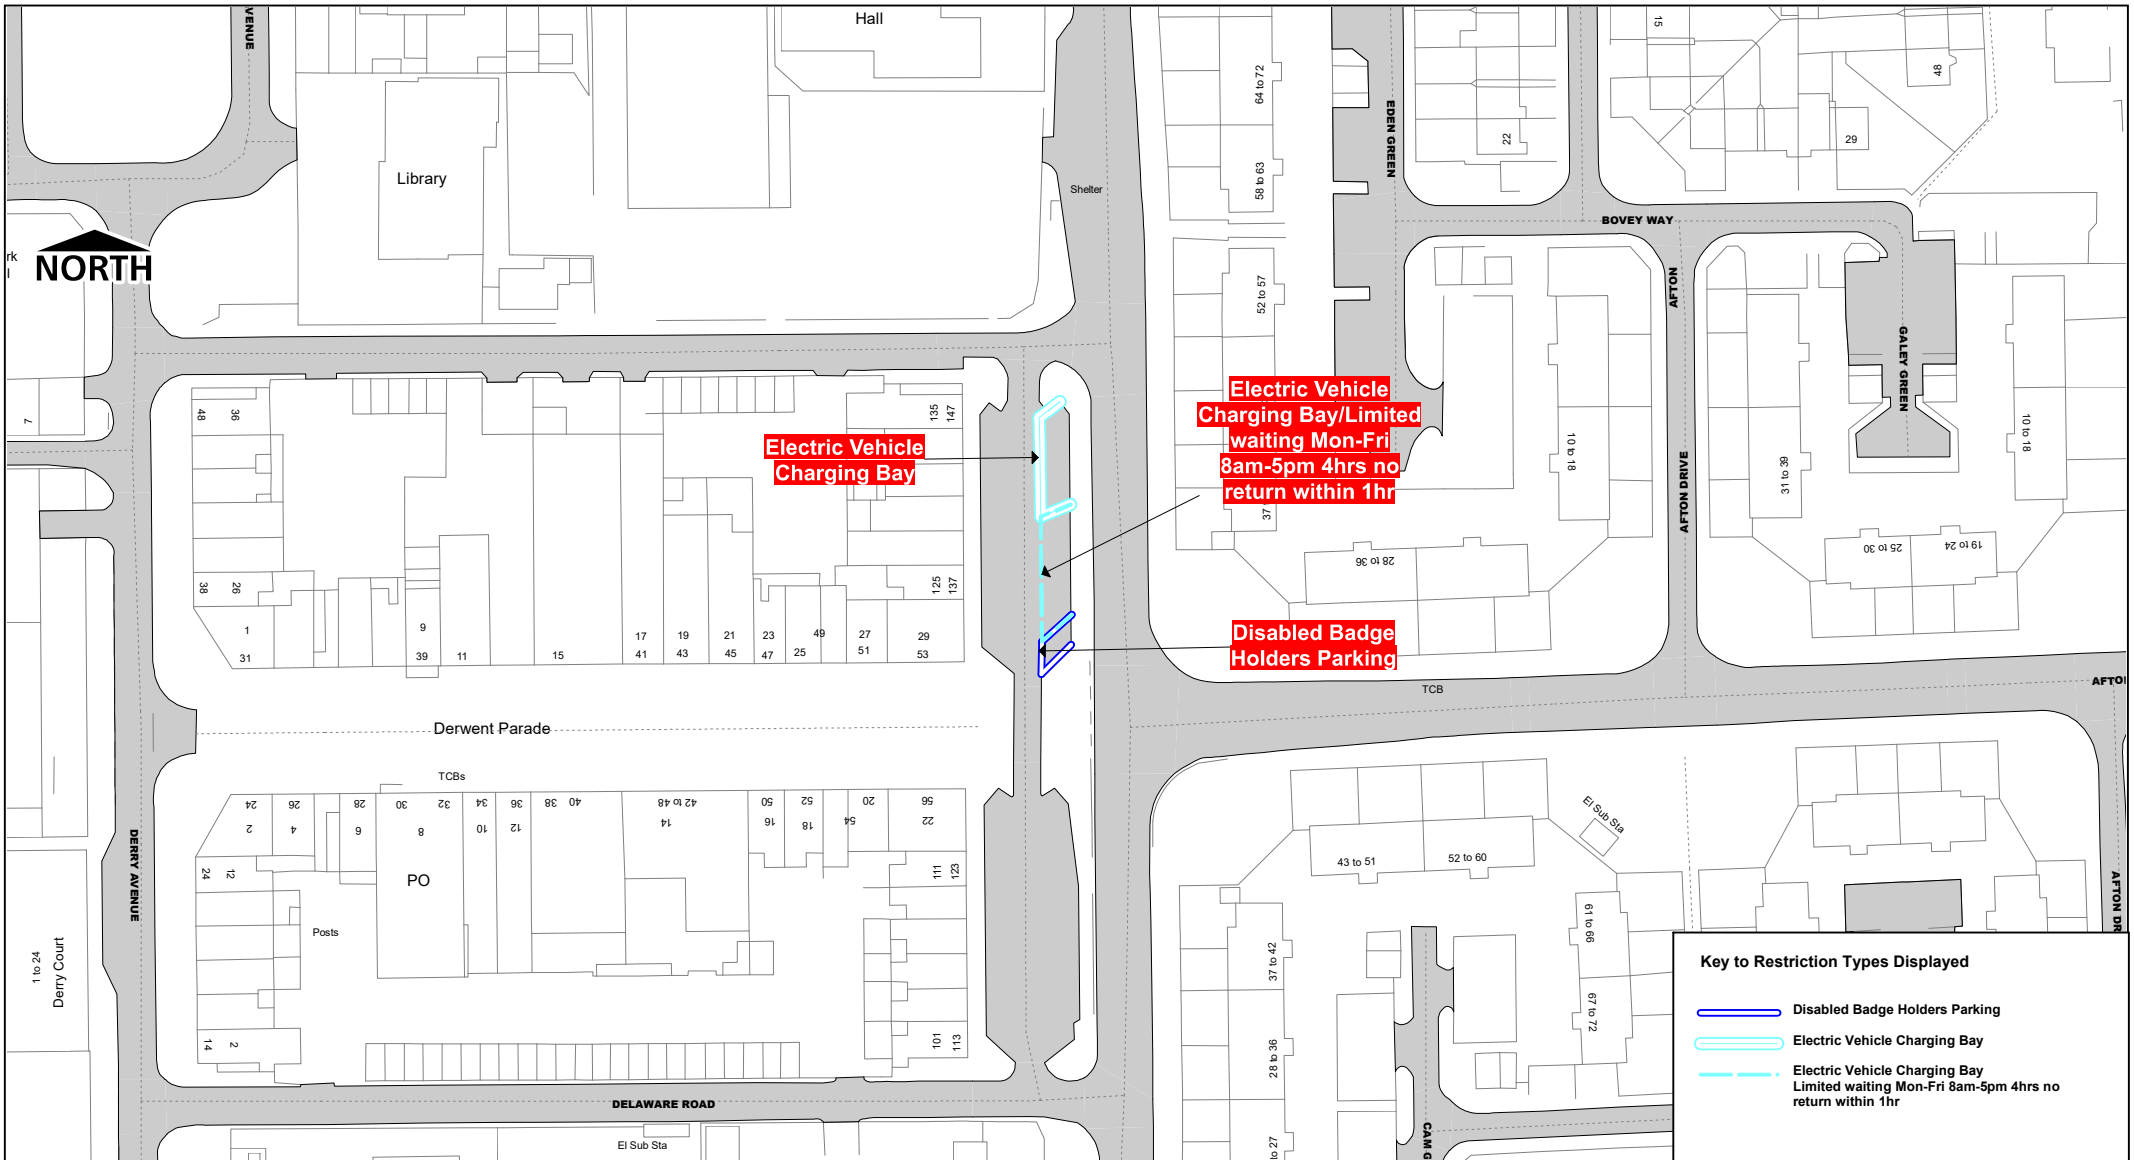

Key to Restriction Types Displayed

- Limited waiting Mon-Fri 8am-6pm 2hrs no return within 1hr
- Electric Vehicle Charging Bay Limited waiting Mon-Fri 8am-6pm 2hrs no return within 1hr

SCALE	1 : 1250
DATE	31/01/2024
DRAWING No.	Page 1 of 1
DRAWN BY	

Daiglen Drive Car Park, South Ockendon

SCALE	1 : 1250
DATE	31/01/2024
DRAWING No.	Page 1 of 1
DRAWN BY	

Key to Restriction Types Displayed

- Electric Vehicle Charging Bay
- - - Payment Parking (Tariff Code PP2) Mon-Sat 9am-6pm max stay 4hrs no return within 1hr

SCALE	1 : 1250
DATE	31/01/2024
DRAWING No.	Page 1 of 1
DRAWN BY	

New Maltings, Aveley

SCALE	1 : 1250
DATE	31/01/2024
DRAWING No.	Page 1 of 1
DRAWN BY	

SCALE	1 : 1250
DATE	31/01/2024
DRAWING No.	Page 1 of 1
DRAWN BY	

Station Approach, Grays

© Crown copyright. All rights reserved
 Thurrock Council
 Licence No. 100025457 2024

SCALE	1 : 1250
DATE	31/01/2024
DRAWING No.	Page 1 of 1
DRAWN BY	