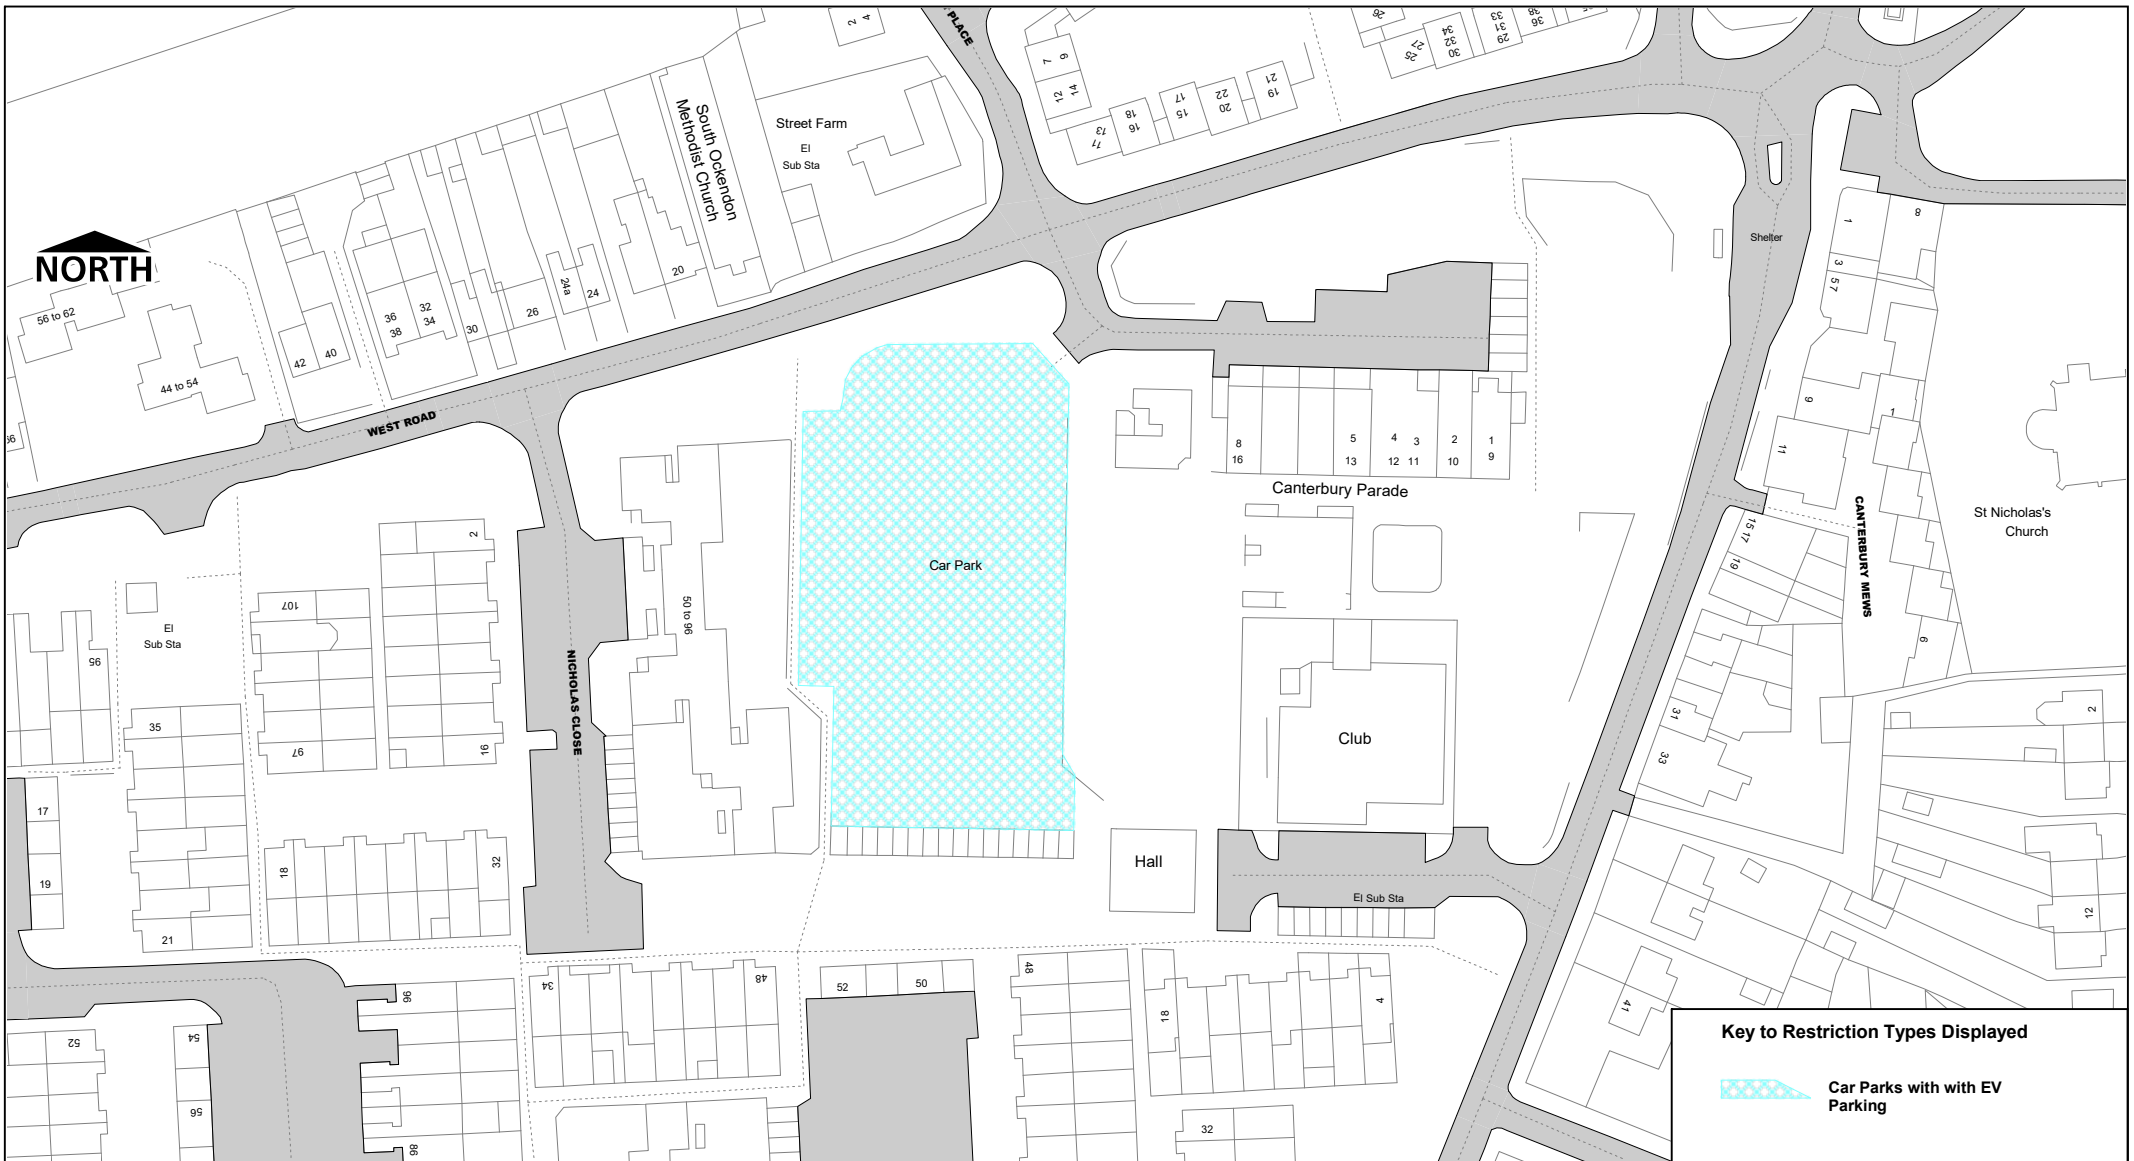

**Key to Restriction Types Displayed**

 Car Parks with with EV Parking

SCALE	1 : 1250
DATE	02/02/2024
DRAWING No.	Page 1 of 1
DRAWN BY	

Canterbury Road Car Park, South Ockendon

SCALE	1 : 1250
DATE	02/02/2024
DRAWING No.	Page 1 of 1
DRAWN BY	

SCALE	1 : 1250
DATE	02/02/2024
DRAWING No.	Page 1 of 1
DRAWN BY	

# East Tilbury

**Key to Restriction Types Displayed**

 Car Parks with with EV Parking

**Key to Restriction Types Displayed**

**Car Parks with with EV Parking**

SCALE	1 : 1250
DATE	02/02/2024
DRAWING No.	Page 1 of 1
DRAWN BY	