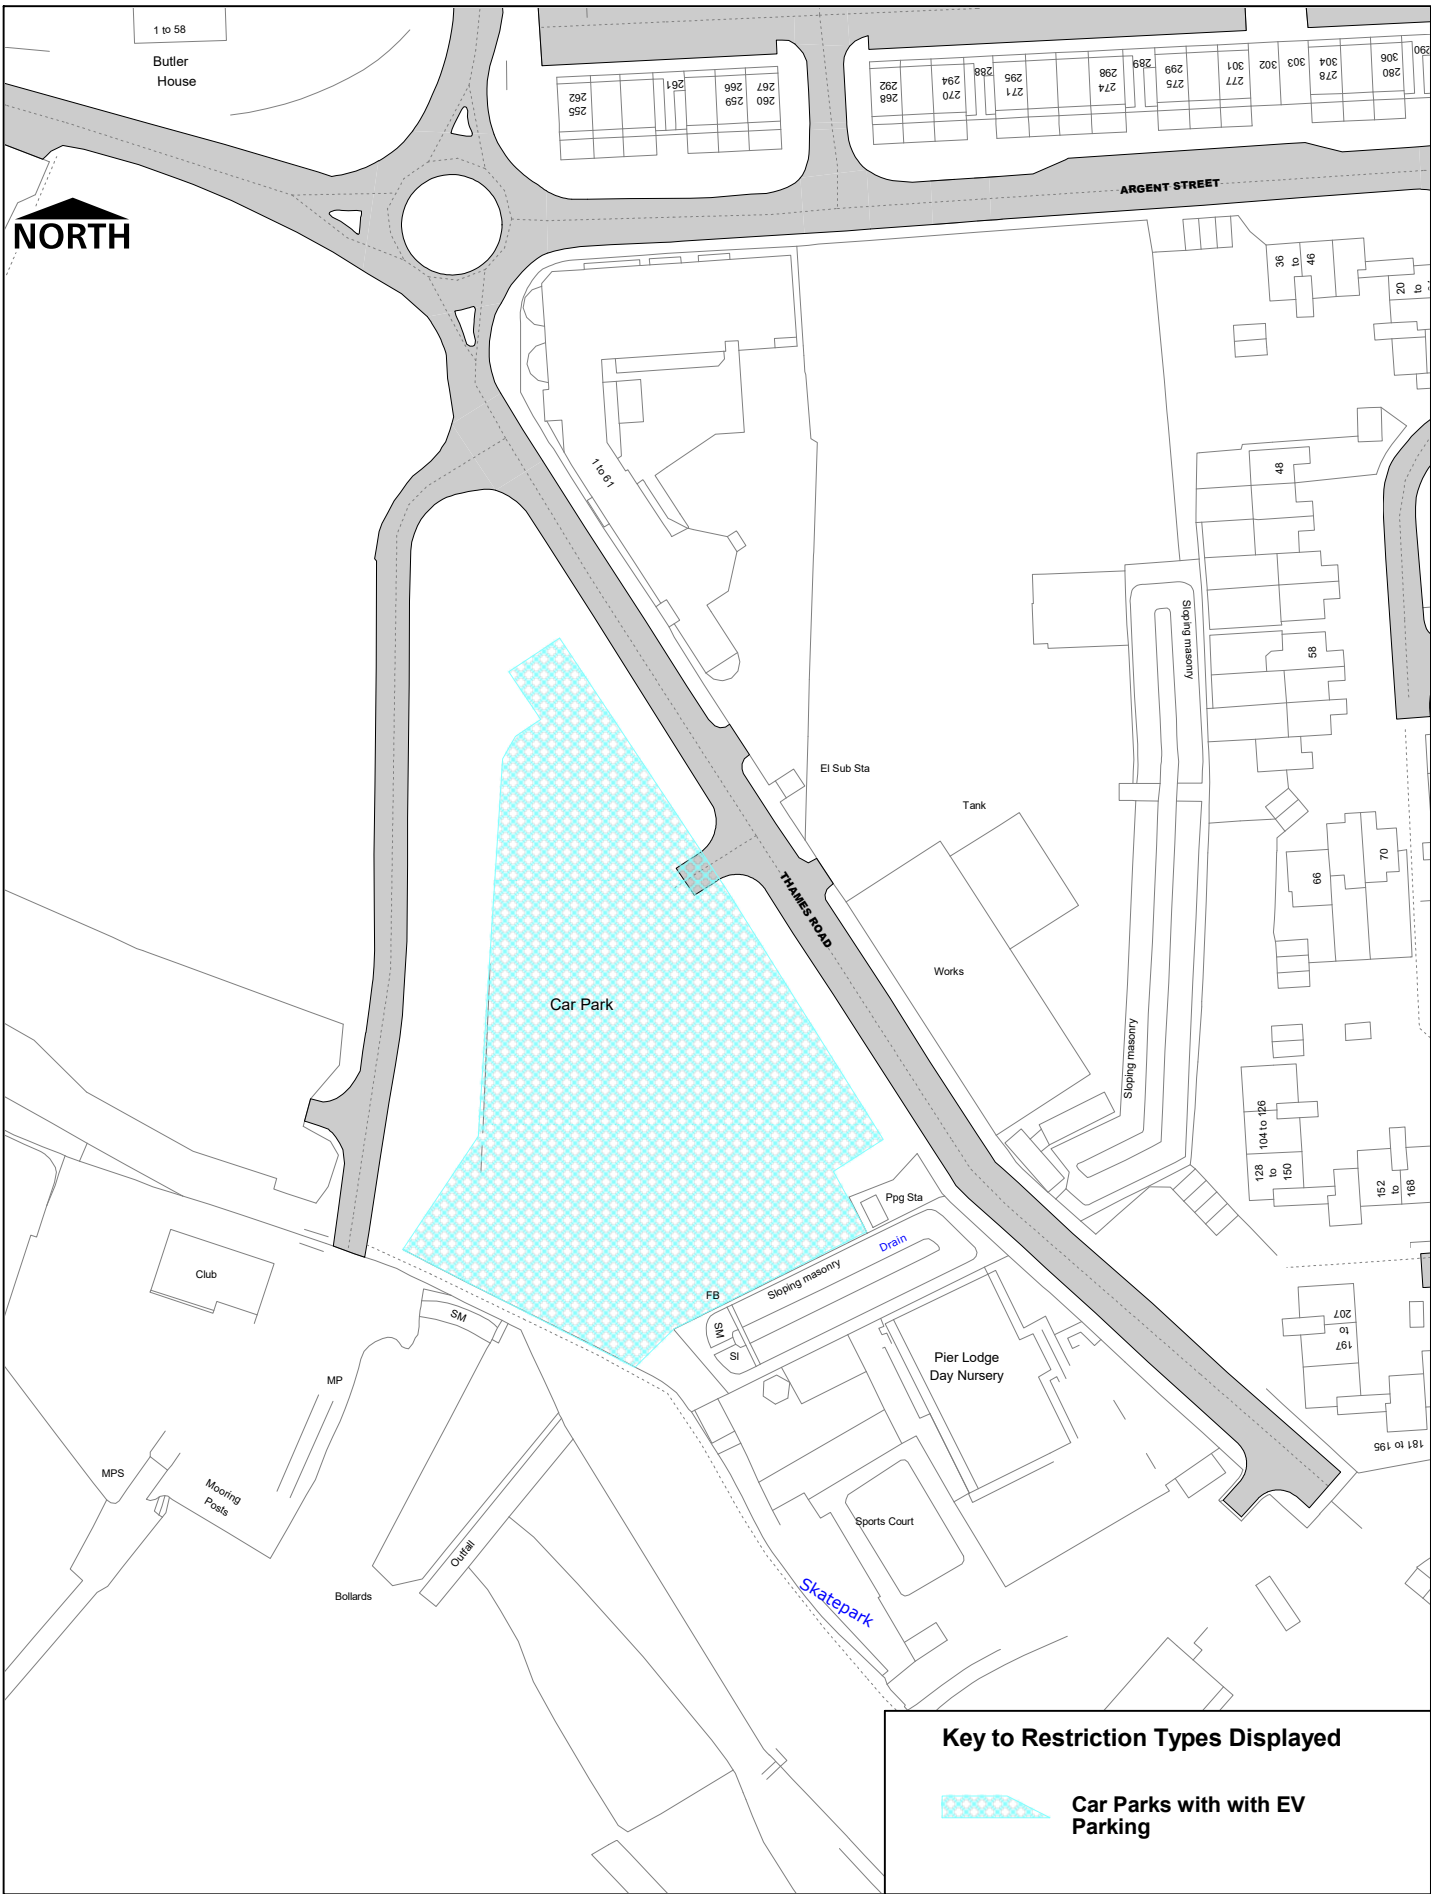

**Key to Restriction Types Displayed**

 Car Parks with with EV Parking

SCALE	1 : 1250
DATE	02/02/2024
DRAWING No.	Page 1 of 1
DRAWN BY	

Canterbury Road Car Park, South Ockendon

SCALE	1 : 1250
DATE	02/02/2024
DRAWING No.	Page 1 of 1
DRAWN BY	

SCALE	1 : 1250
DATE	02/02/2024
DRAWING No.	Page 1 of 1
DRAWN BY	

# East Tilbury

**Key to Restriction Types Displayed**

 Car Parks with with EV Parking

**Key to Restriction Types Displayed**

**Car Parks with with EV Parking**

SCALE	1 : 1250
DATE	02/02/2024
DRAWING No.	Page 1 of 1
DRAWN BY	