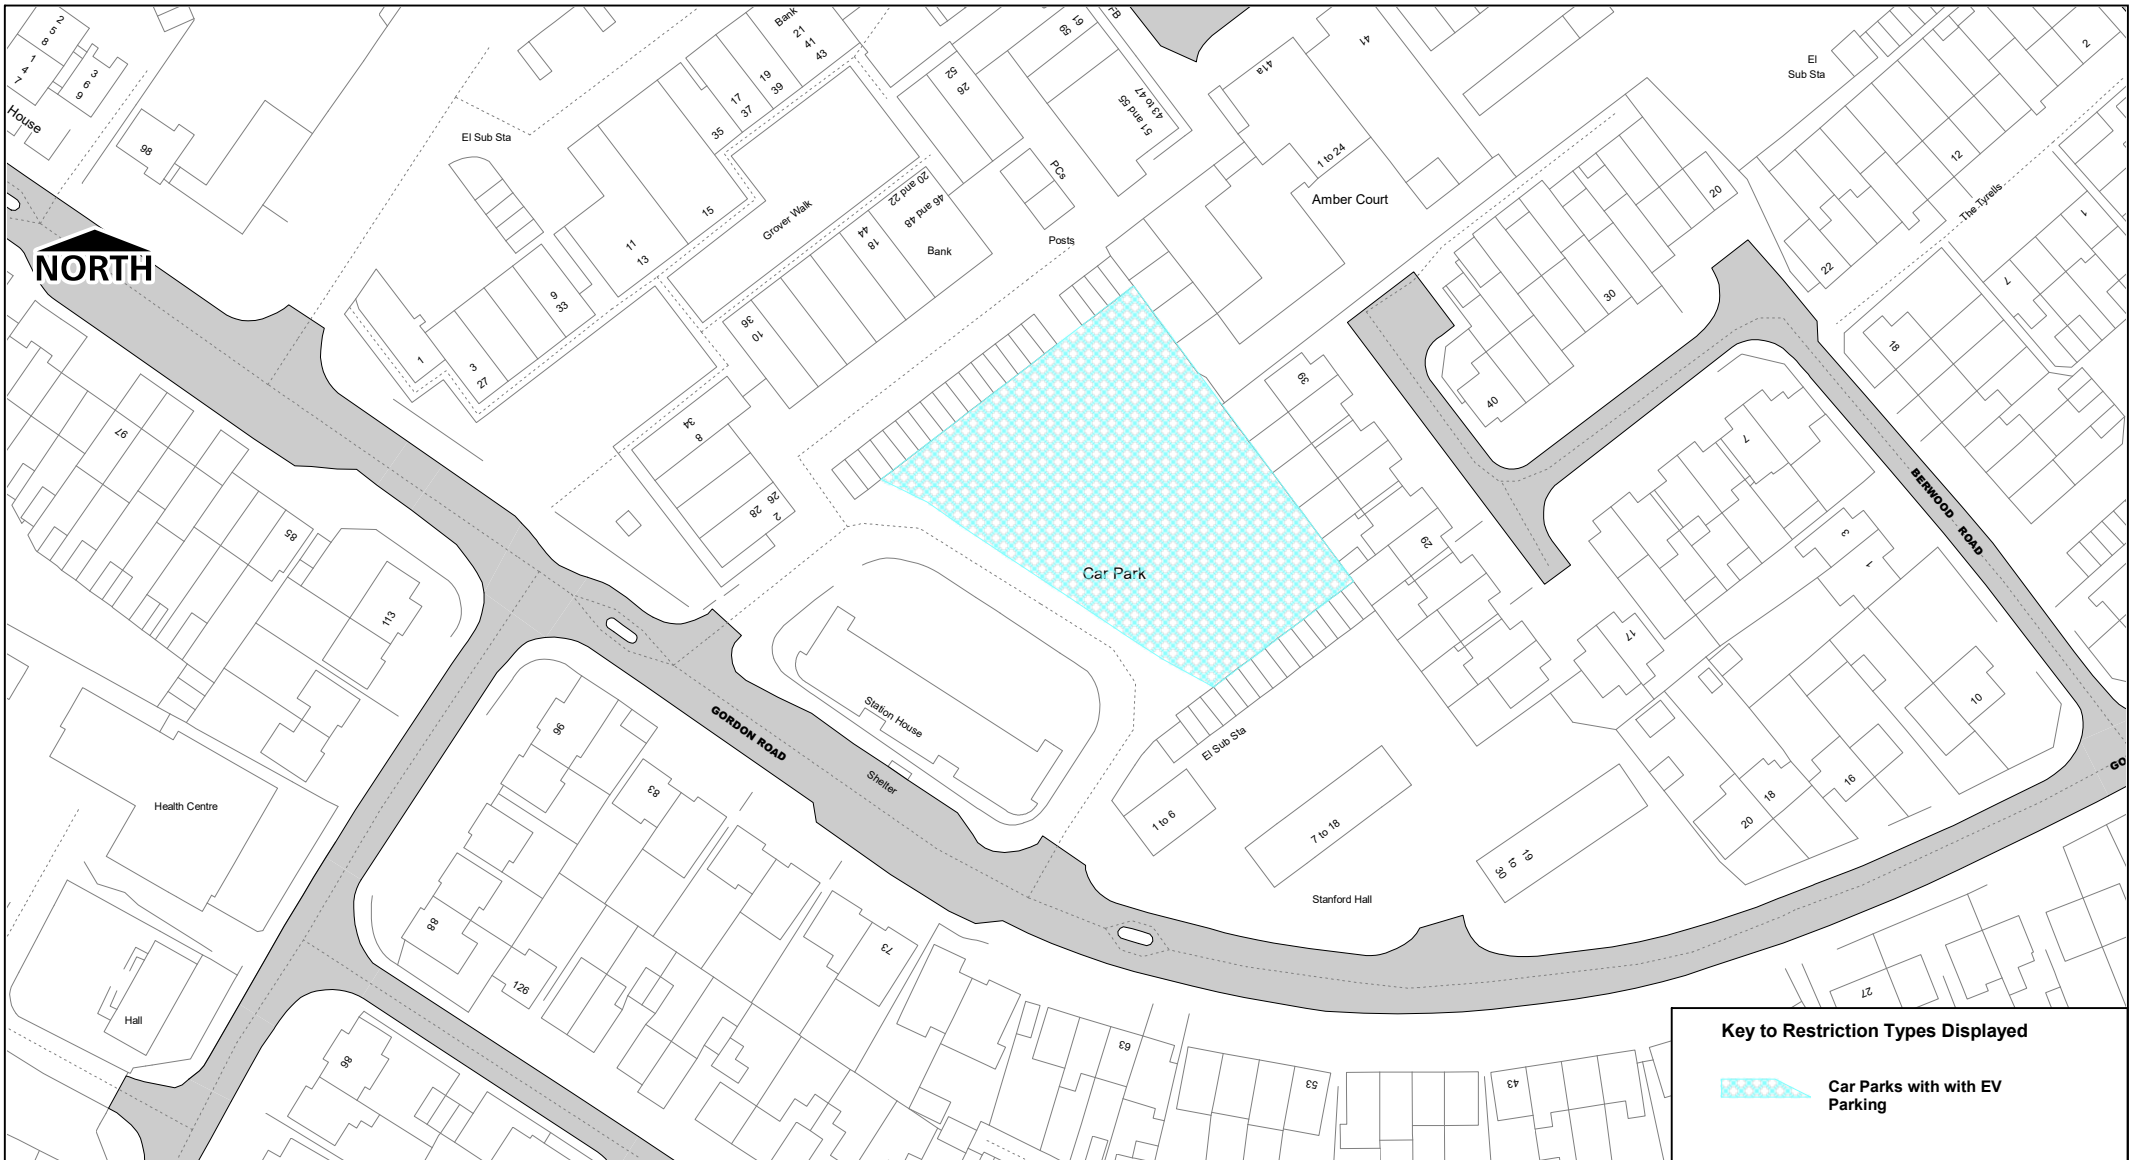

**Key to Restriction Types Displayed**

 Car Parks with with EV Parking

SCALE	1 : 1250
DATE	02/02/2024
DRAWING No.	Page 1 of 1
DRAWN BY	

Canterbury Road Car Park, South Ockendon

SCALE	1 : 1250
DATE	02/02/2024
DRAWING No.	Page 1 of 1
DRAWN BY	

SCALE	1 : 1250
DATE	02/02/2024
DRAWING No.	Page 1 of 1
DRAWN BY	

# East Tilbury

**Key to Restriction Types Displayed**

 Car Parks with with EV Parking

**Key to Restriction Types Displayed**

**Car Parks with with EV Parking**

SCALE	1 : 1250
DATE	02/02/2024
DRAWING No.	Page 1 of 1
DRAWN BY	