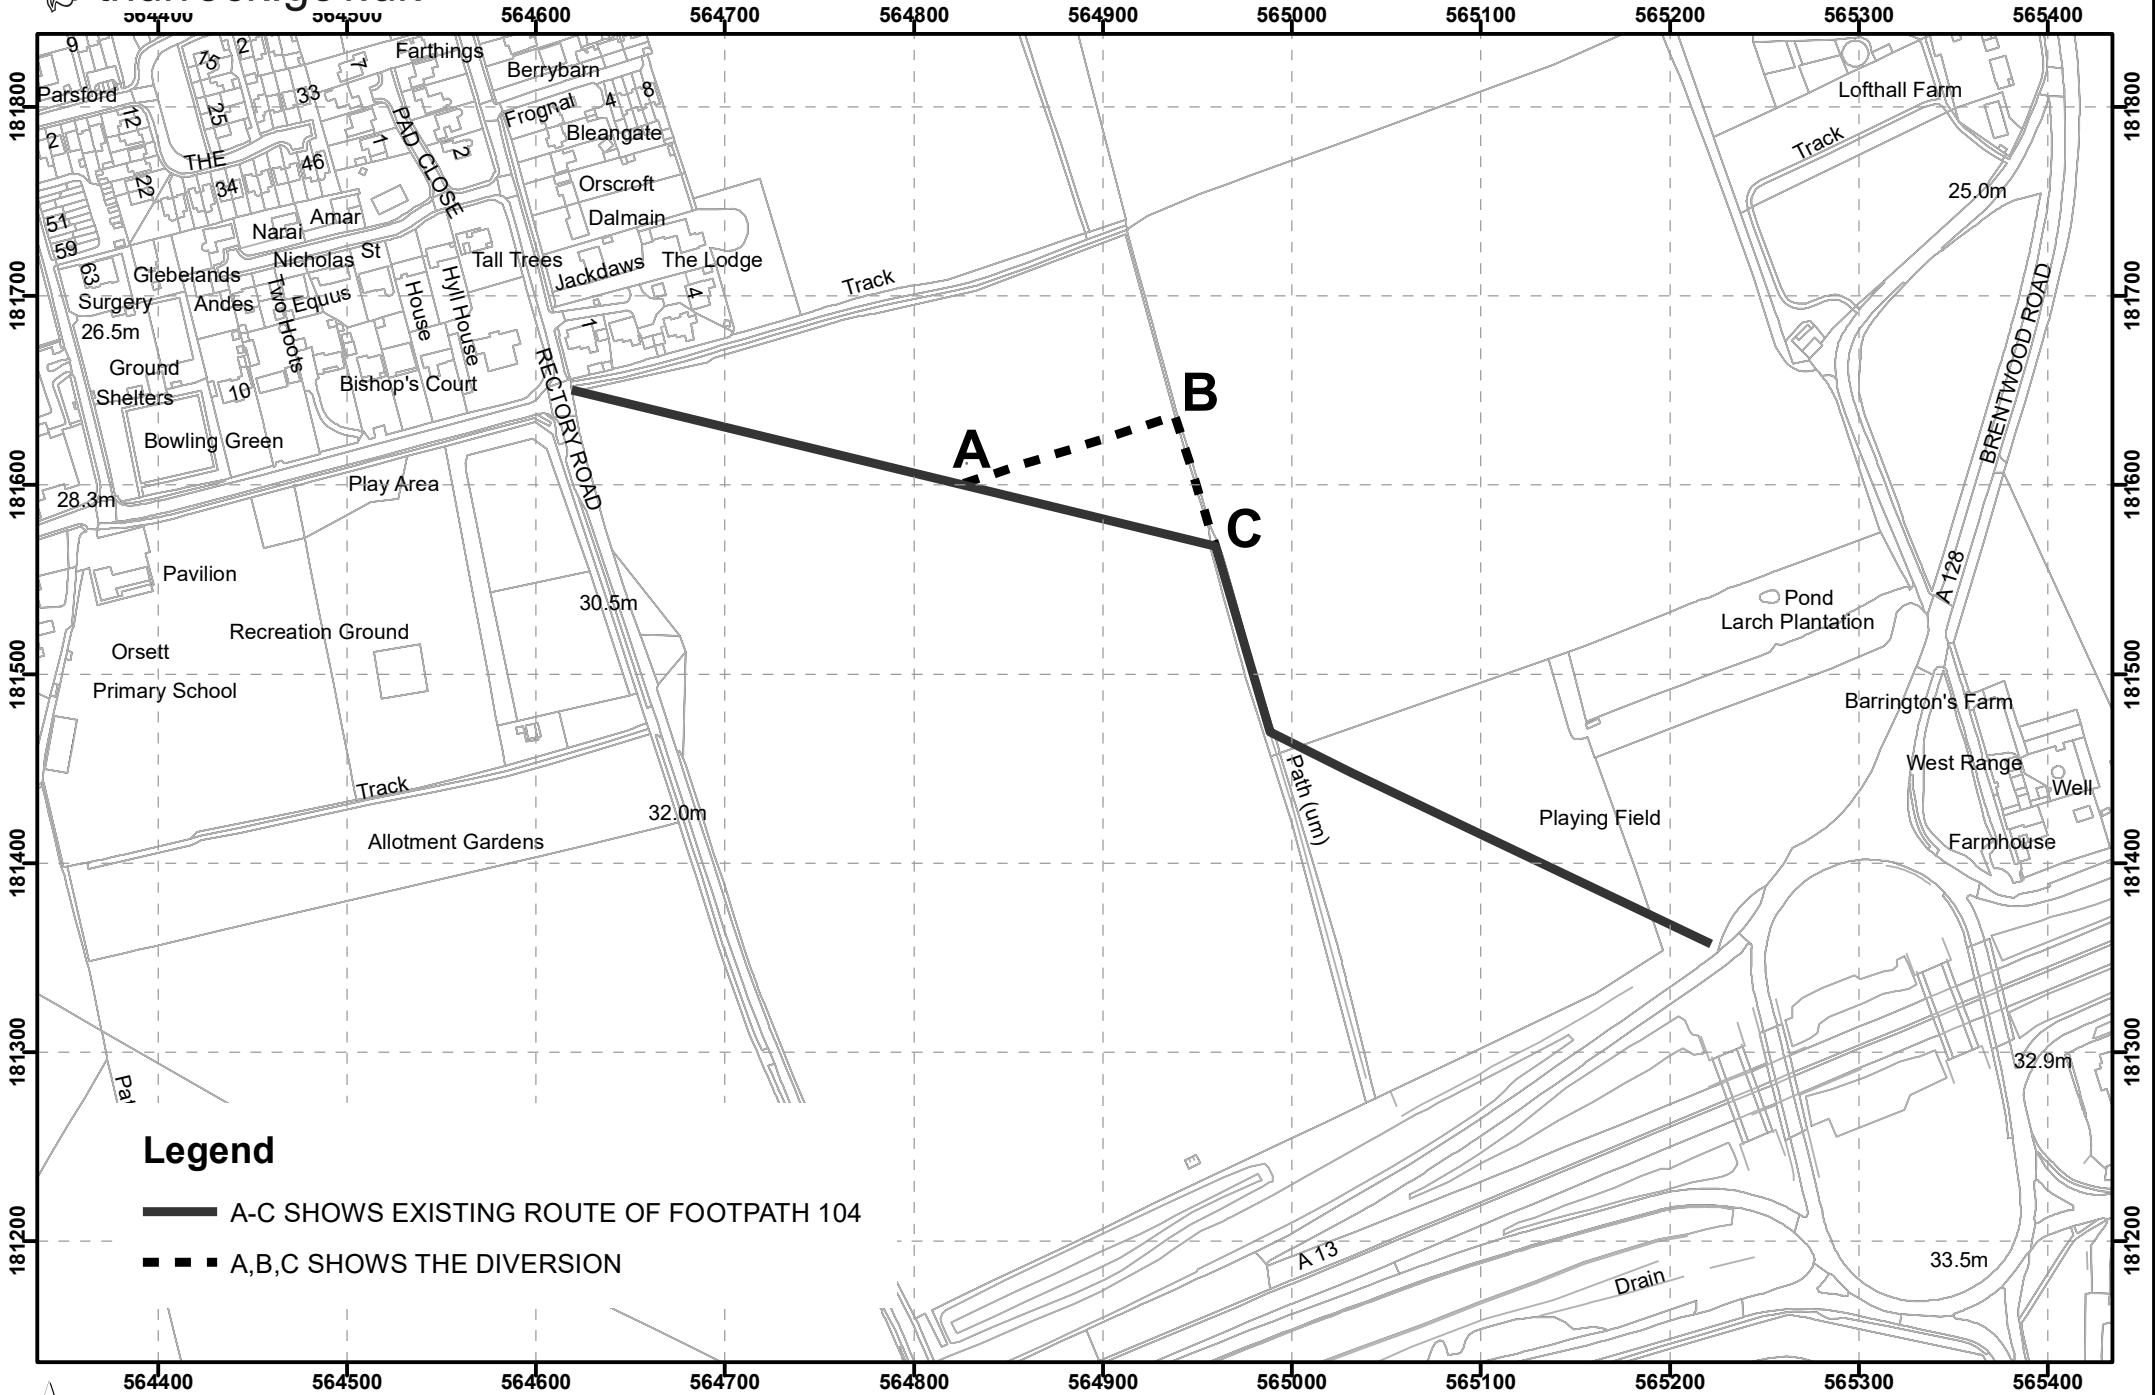

DIVERSION OF FOOTPATH 104

Legend

- A-C SHOWS EXISTING ROUTE OF FOOTPATH 104
- - - A,B,C SHOWS THE DIVERSION

Scale 1:4000