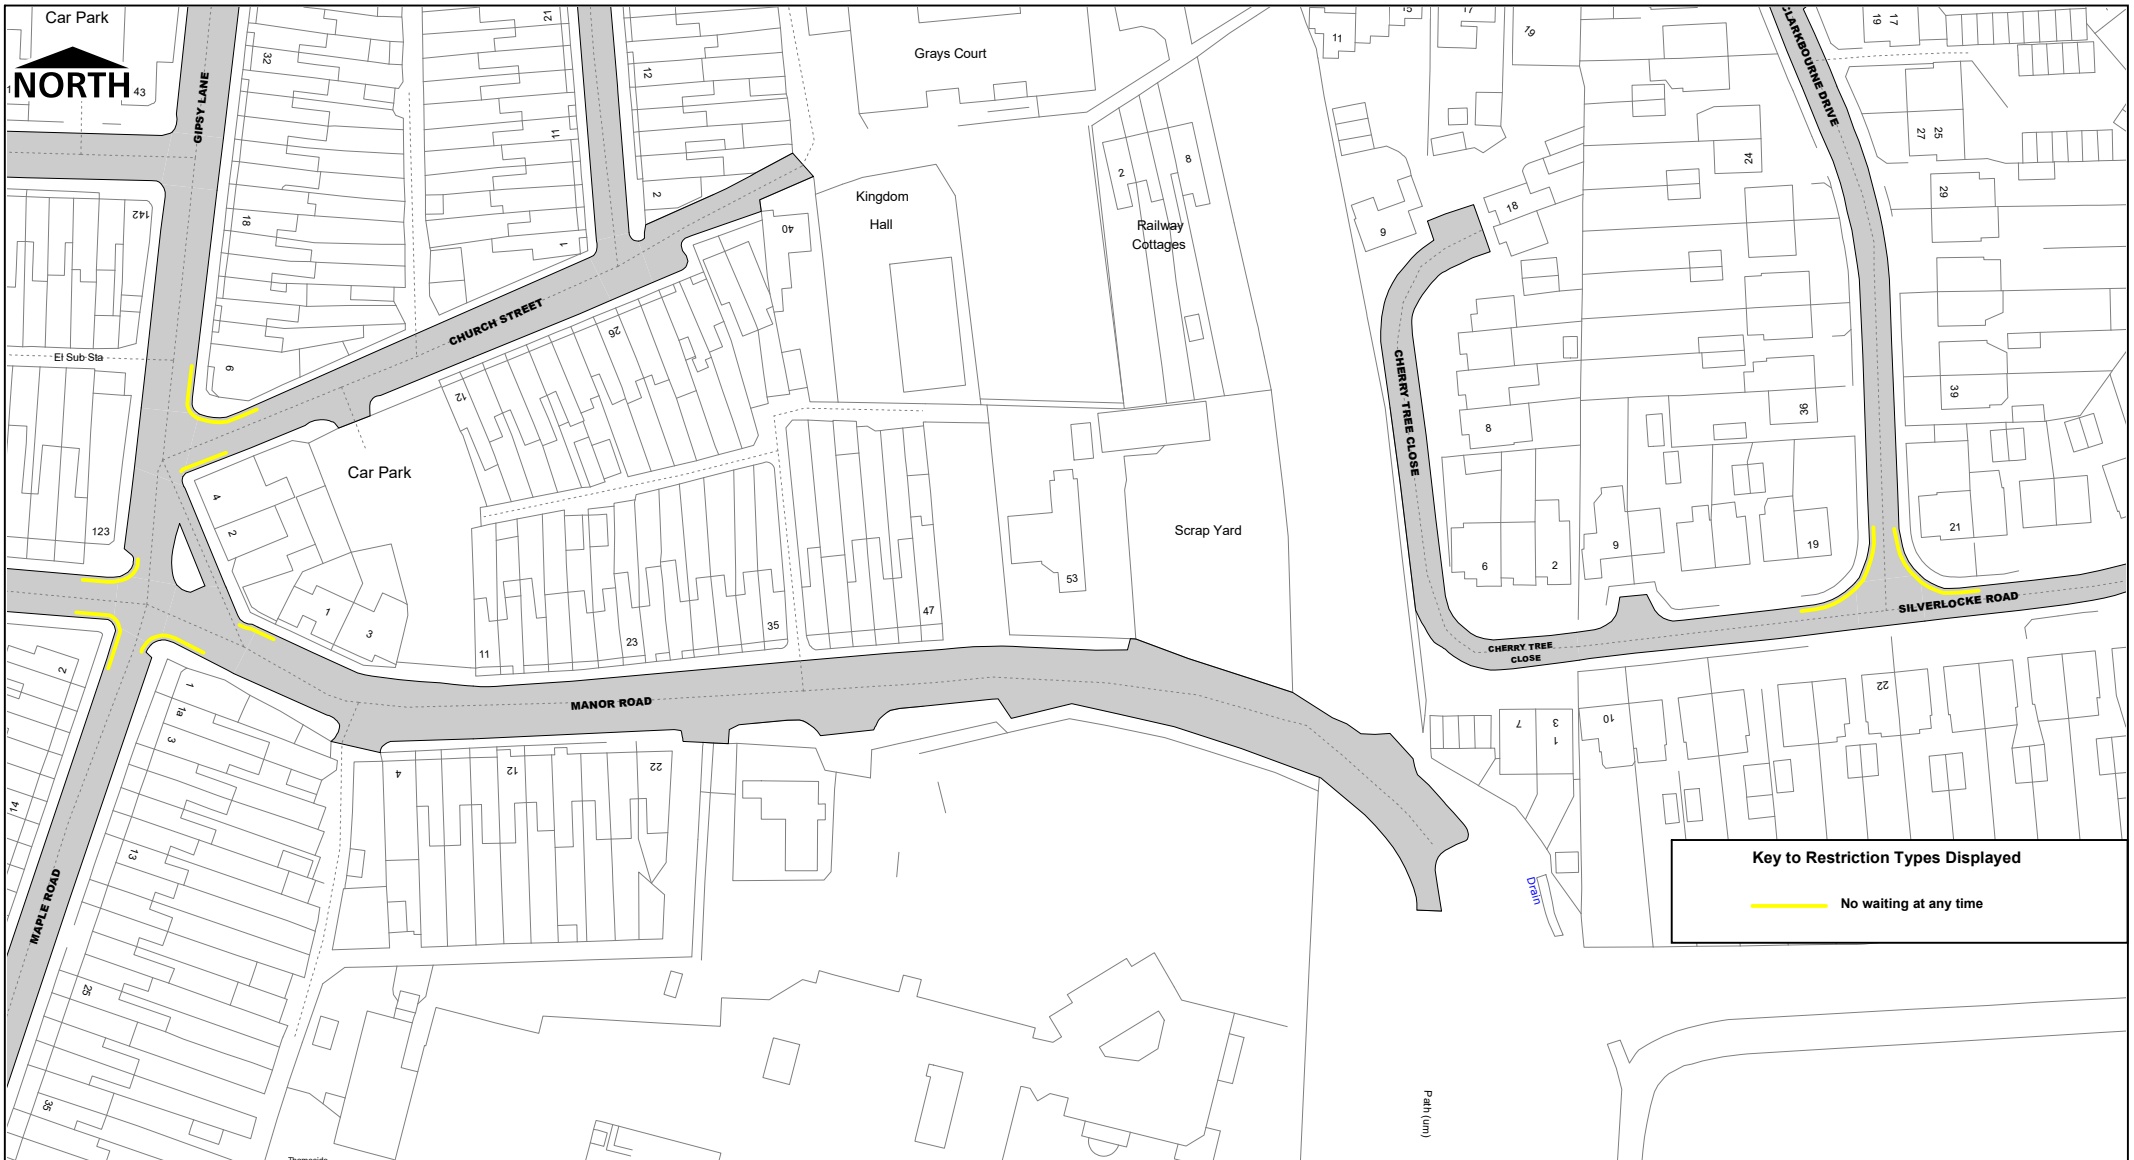

**Key to Restriction Types Displayed**

— No waiting at any time

SCALE	1 : 1250
DATE	23/06/2022
DRAWING No.	Page 1 of 4
DRAWN BY	

**Key to Restriction Types Displayed**

— No waiting at any time

SCALE	1 : 1250
DATE	23/06/2022
DRAWING No.	Page 1 of 3
DRAWN BY	

AIP 14

**Key to Restriction Types Displayed**

— No waiting at any time

© Crown copyright. All rights reserved  
 Thurrock Council  
 Licence No. 100025457 2022

SCALE	1 : 1250
DATE	23/06/2022
DRAWING No.	Page 1 of 2
DRAWN BY	

**AIP 14**

**Key to Restriction Types Displayed**

— No waiting at any time

© Crown copyright. All rights reserved  
 Thurrock Council  
 Licence No. 100025457 2022

SCALE	1 : 1250
DATE	23/06/2022
DRAWING No.	Page 2 of 2
DRAWN BY	