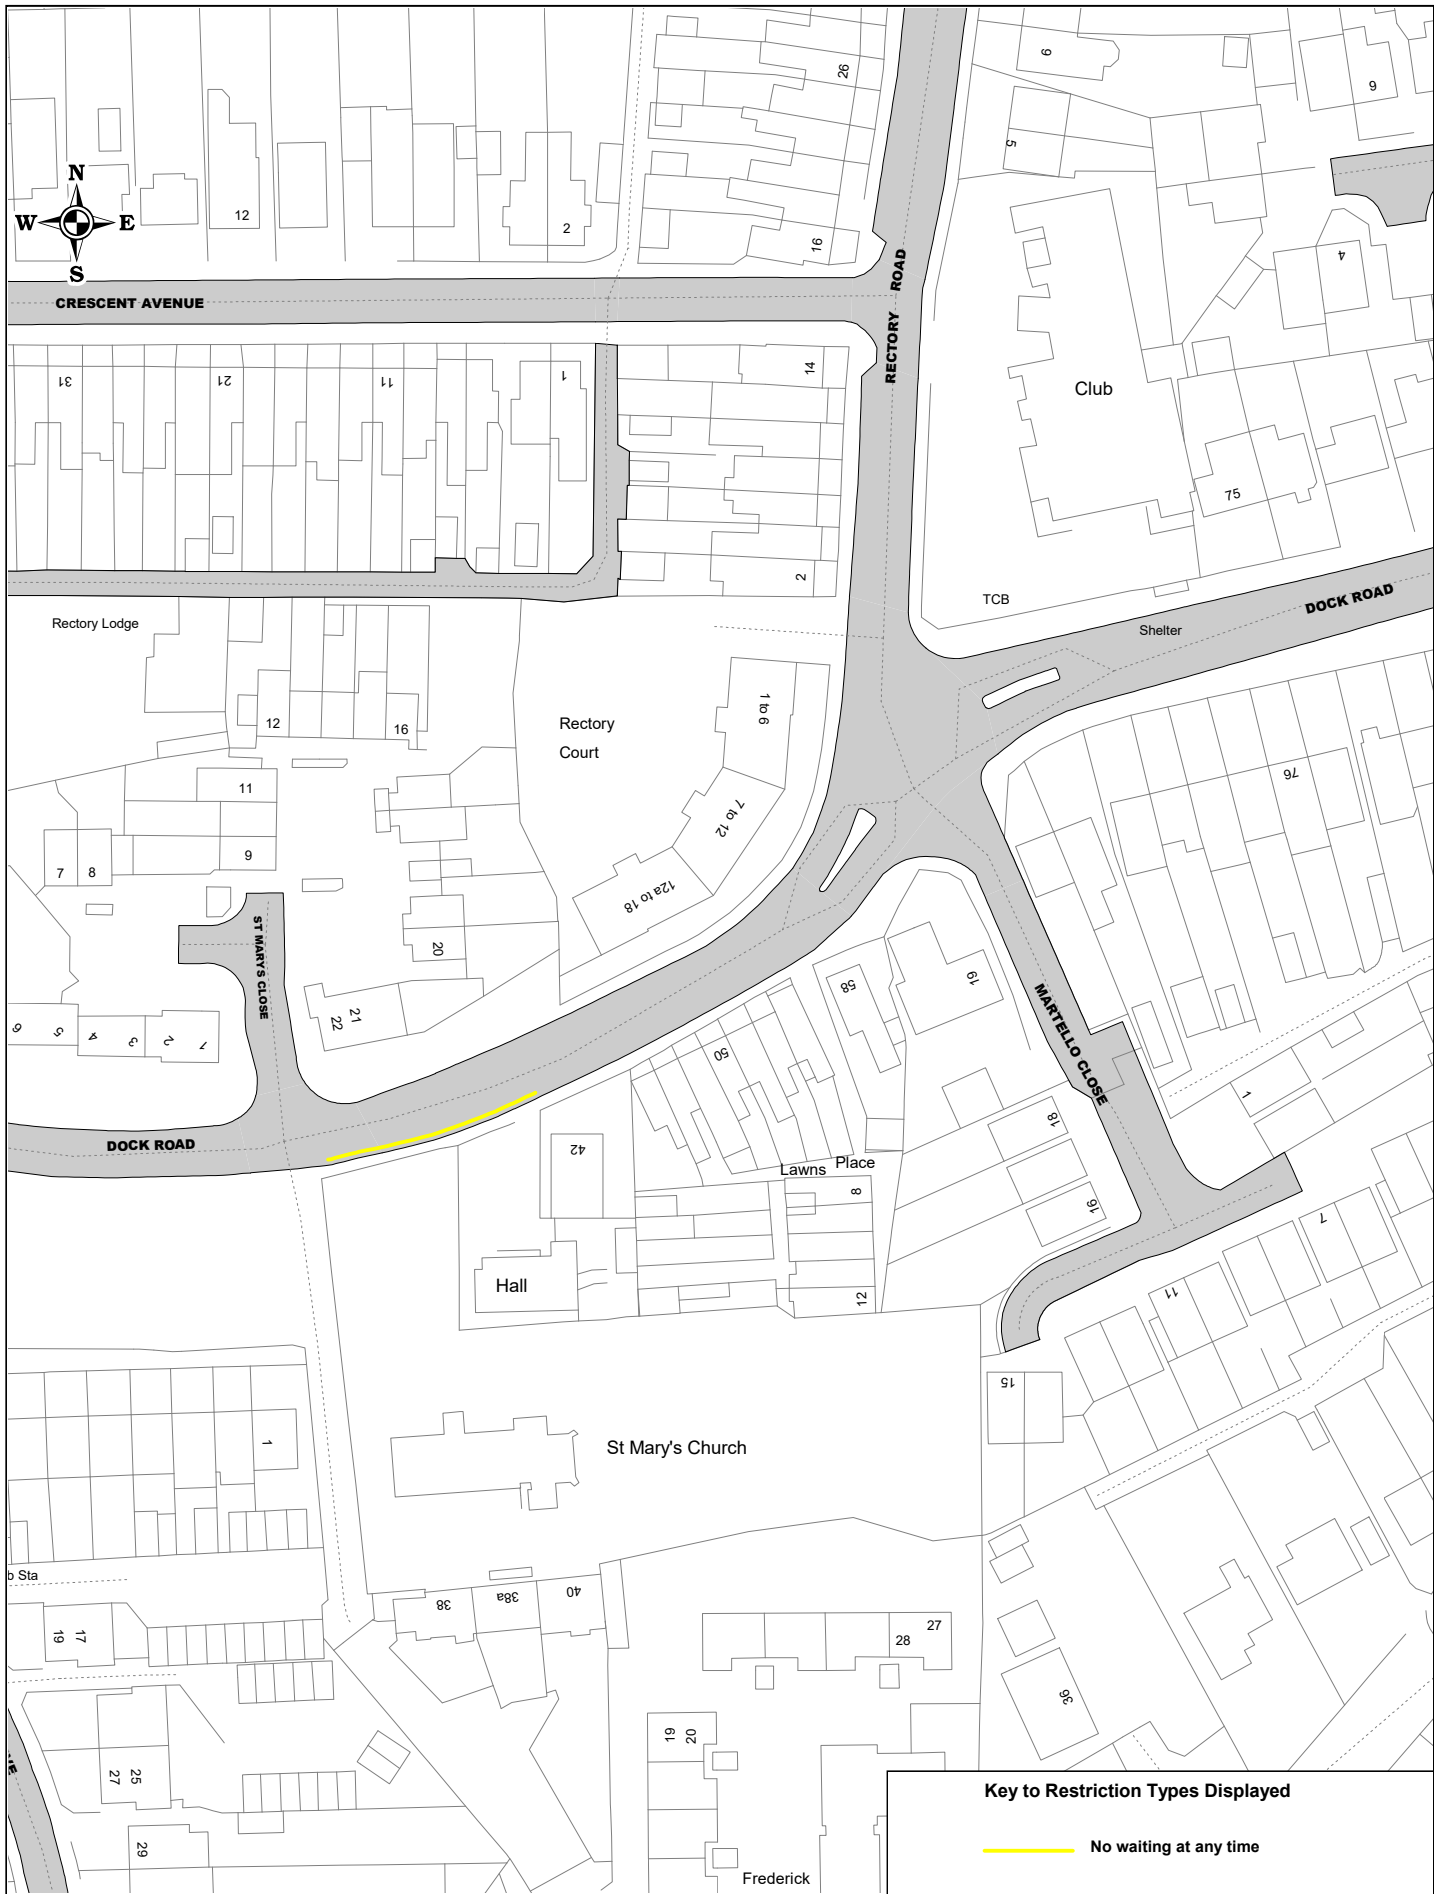

SCALE	1 : 1000
DATE	02/06/2020
DRAWING No.	Page 1 of 1
DRAWN BY	

Key to Restriction Types Displayed

——— No waiting at any time

Key to Restriction Types Displayed
 — No waiting at any time

SCALE	1 : 1000
DATE	02/06/2020
DRAWING No.	Page 1 of 1
DRAWN BY	

Key to Restriction Types Displayed

— No waiting at any time

SCALE	1 : 1000
DATE	02/06/2020
DRAWING No.	Page 1 of 1
DRAWN BY	

Key to Restriction Types Displayed

— No waiting at any time

Key to Restriction Types Displayed

RICHMOND ROAD

78

68

58

48

38

35

31

Key to Restriction Types Displayed

 **No waiting Mon-Sat 8am-6.30pm**

SCALE	1 : 1000
DATE	02/06/2020
DRAWING No.	Page 1 of 1
DRAWN BY	