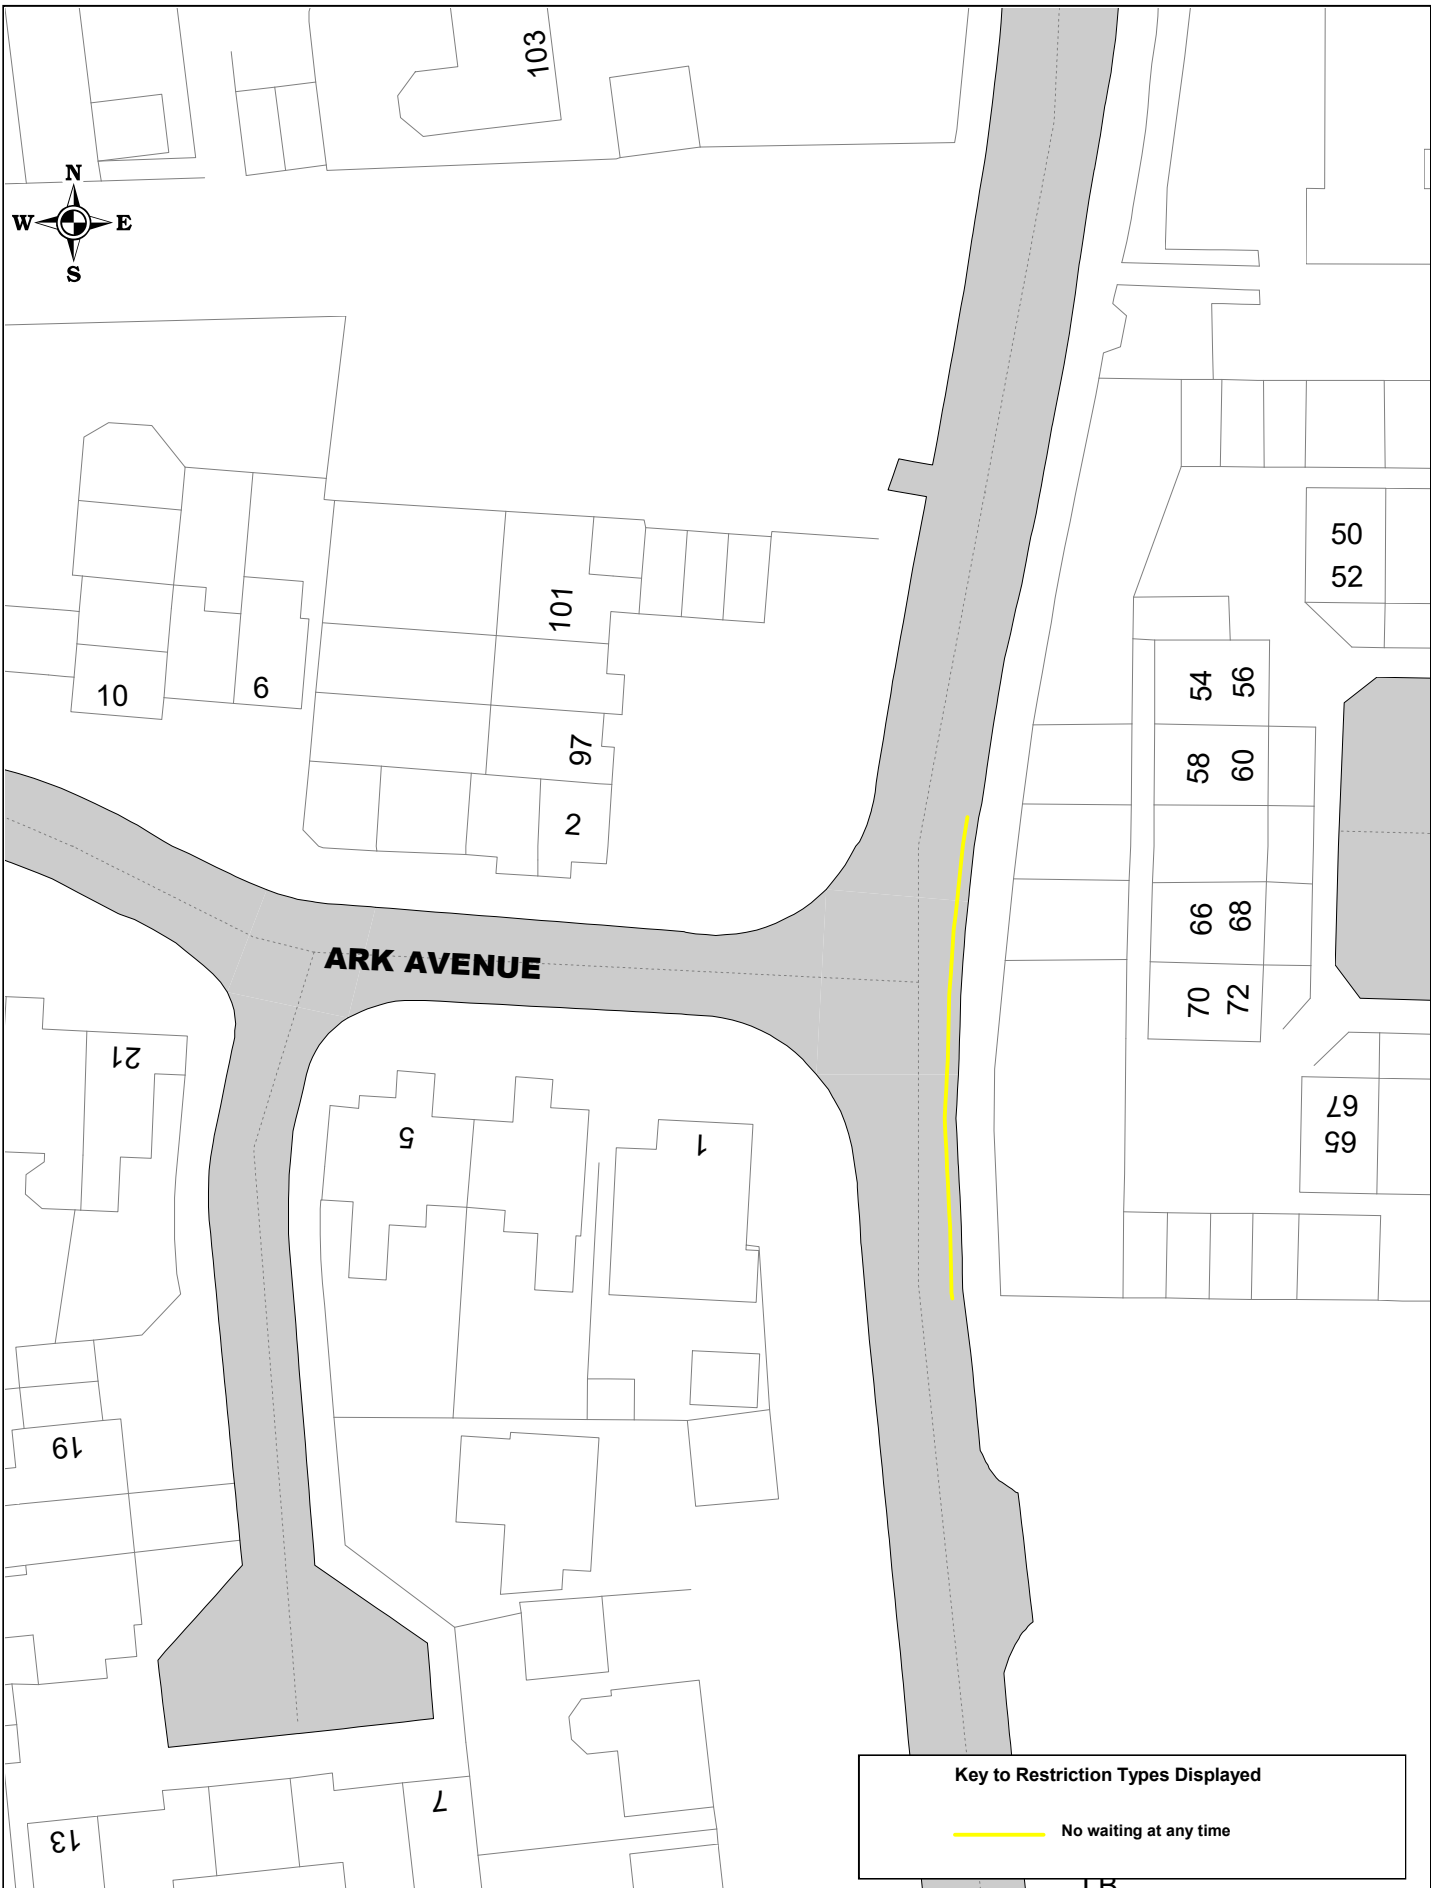

Key to Restriction Types Displayed

— No waiting at any time

SCALE	1 : 500
DATE	02/06/2020
DRAWING No.	Page 1 of 1
DRAWN BY