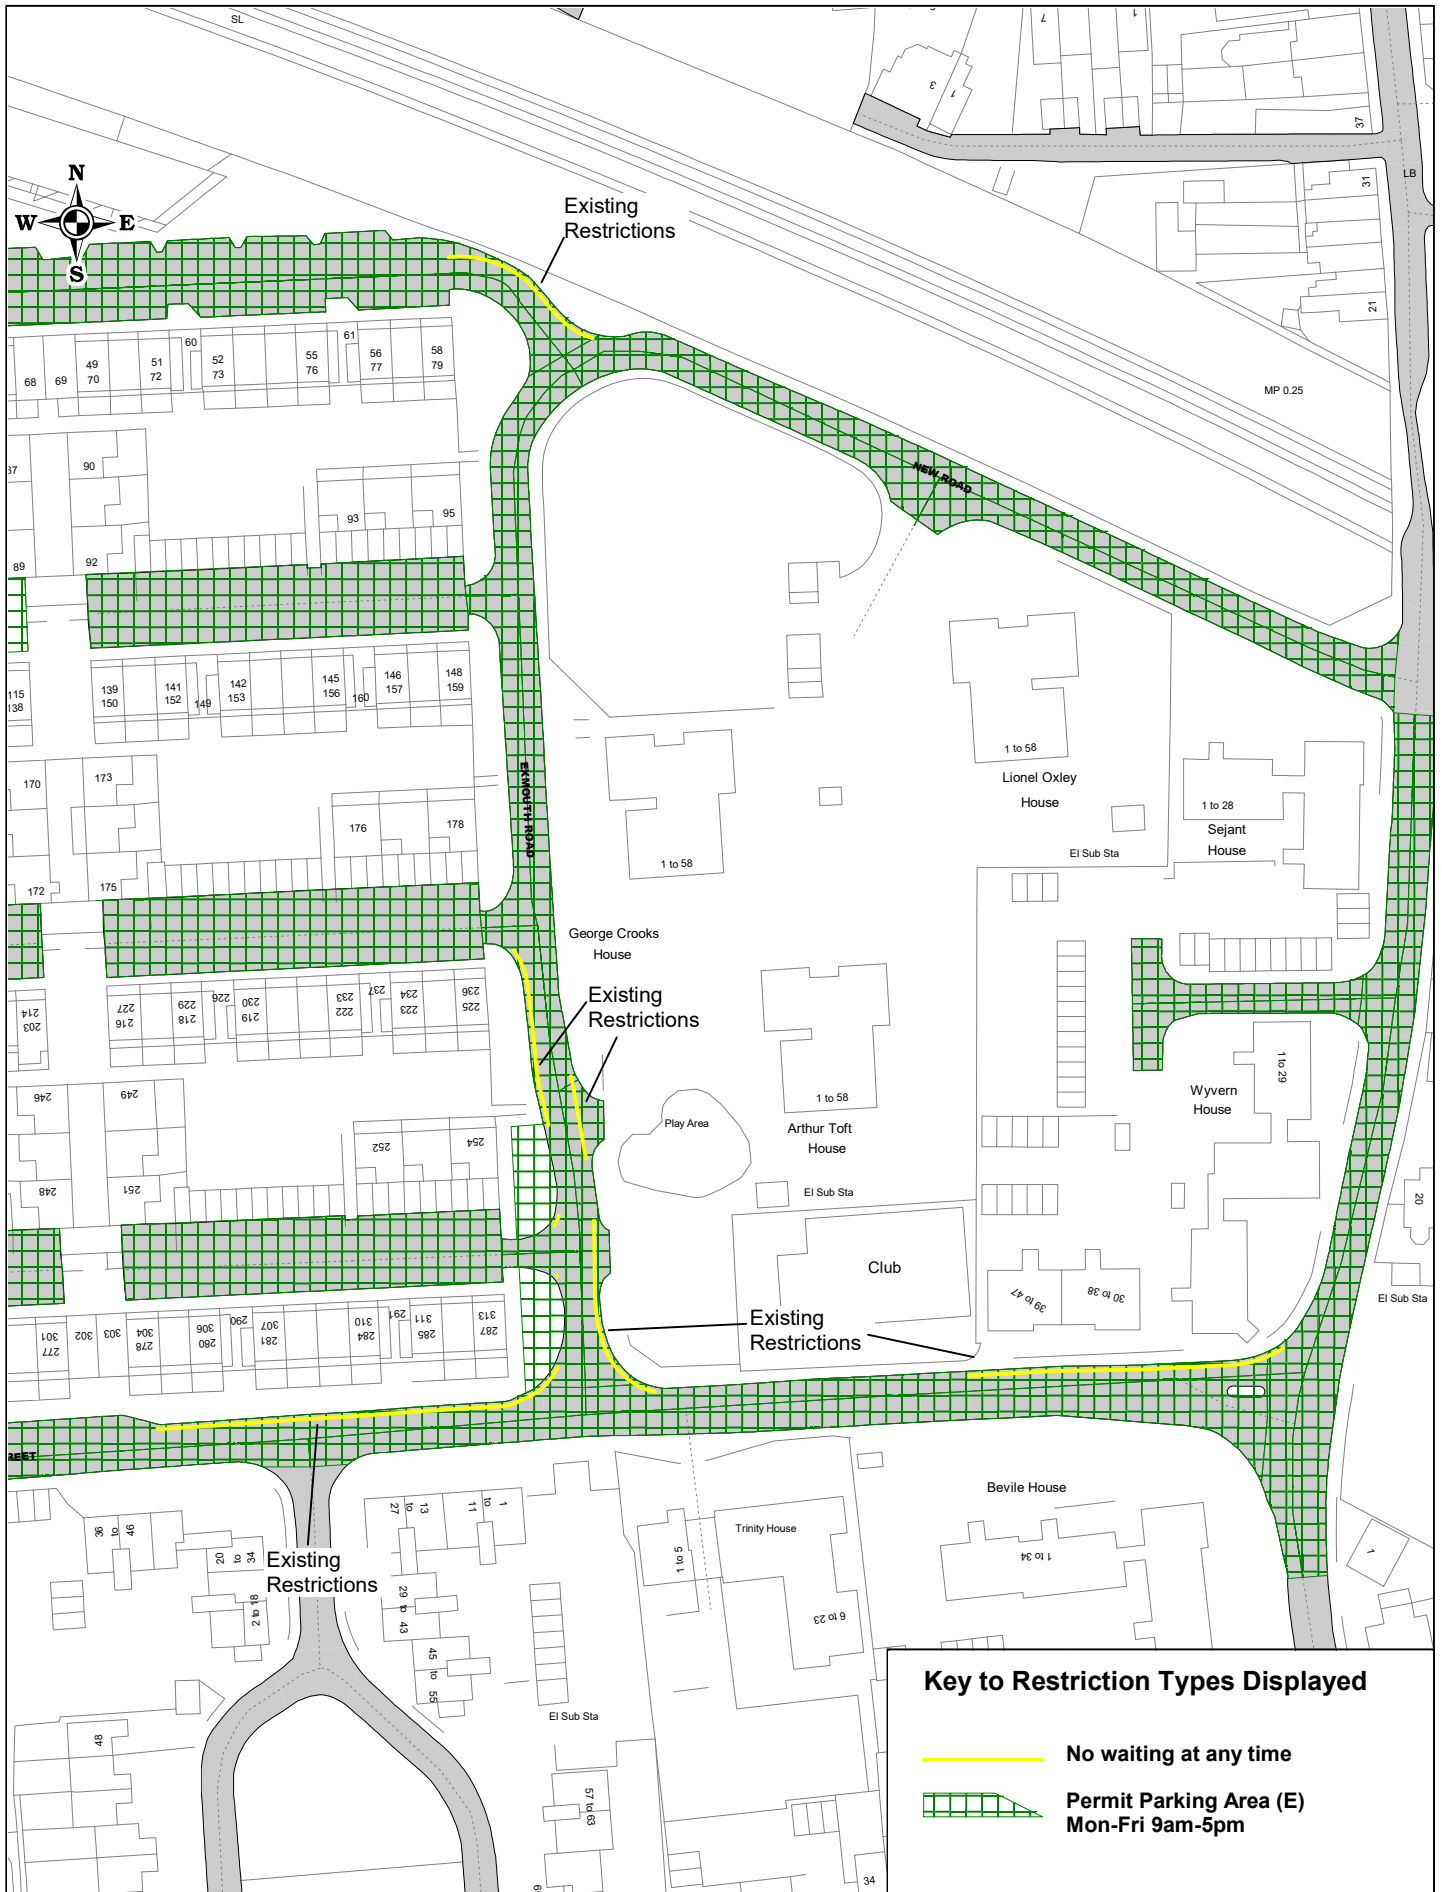

**Key to Restriction Types Displayed**

-  No waiting at any time
-  Permit Parking Area (E)  
Mon-Fri 9am-5pm

SCALE	1 : 1250
DATE	16/10/2019
DRAWING No.	Page 1 of 3
DRAWN BY	

Grays PPA – Zone E

SCALE	1 : 1250
DATE	16/10/2019
DRAWING No.	Page 2 of 3
DRAWN BY	

SCALE	1 : 2800
DATE	16/10/2019
DRAWING No.	Page 3 of 3
DRAWN BY	