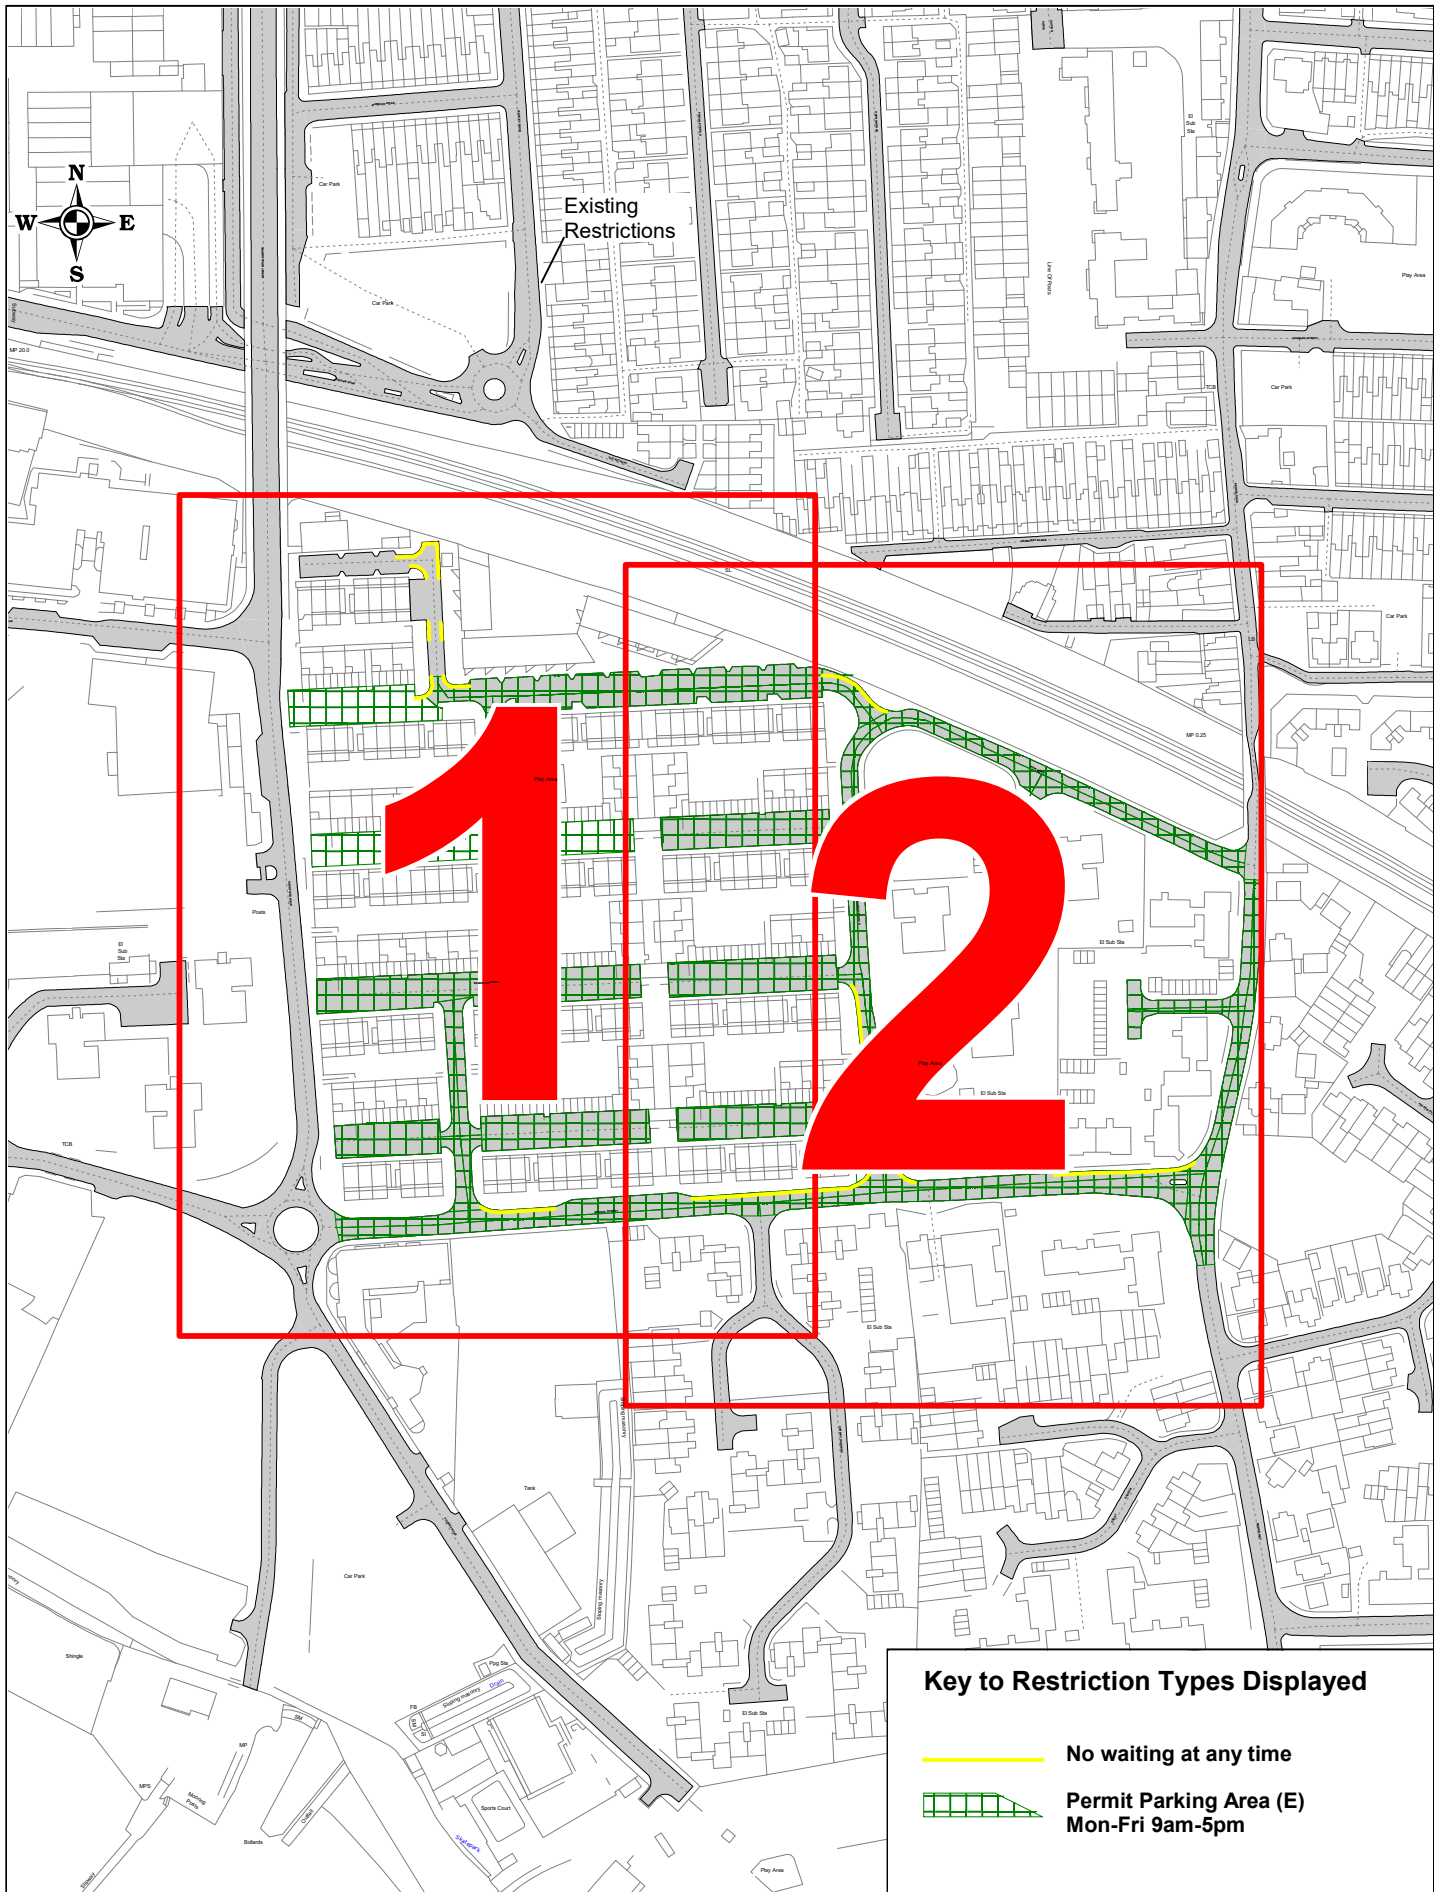

**Key to Restriction Types Displayed**

-  No waiting at any time
-  Permit Parking Area (E)  
Mon-Fri 9am-5pm

SCALE	1 : 1250
DATE	16/10/2019
DRAWING No.	Page 1 of 3
DRAWN BY	

Grays PPA – Zone E

SCALE	1 : 1250
DATE	16/10/2019
DRAWING No.	Page 2 of 3
DRAWN BY	

SCALE	1 : 2800
DATE	16/10/2019
DRAWING No.	Page 3 of 3
DRAWN BY	