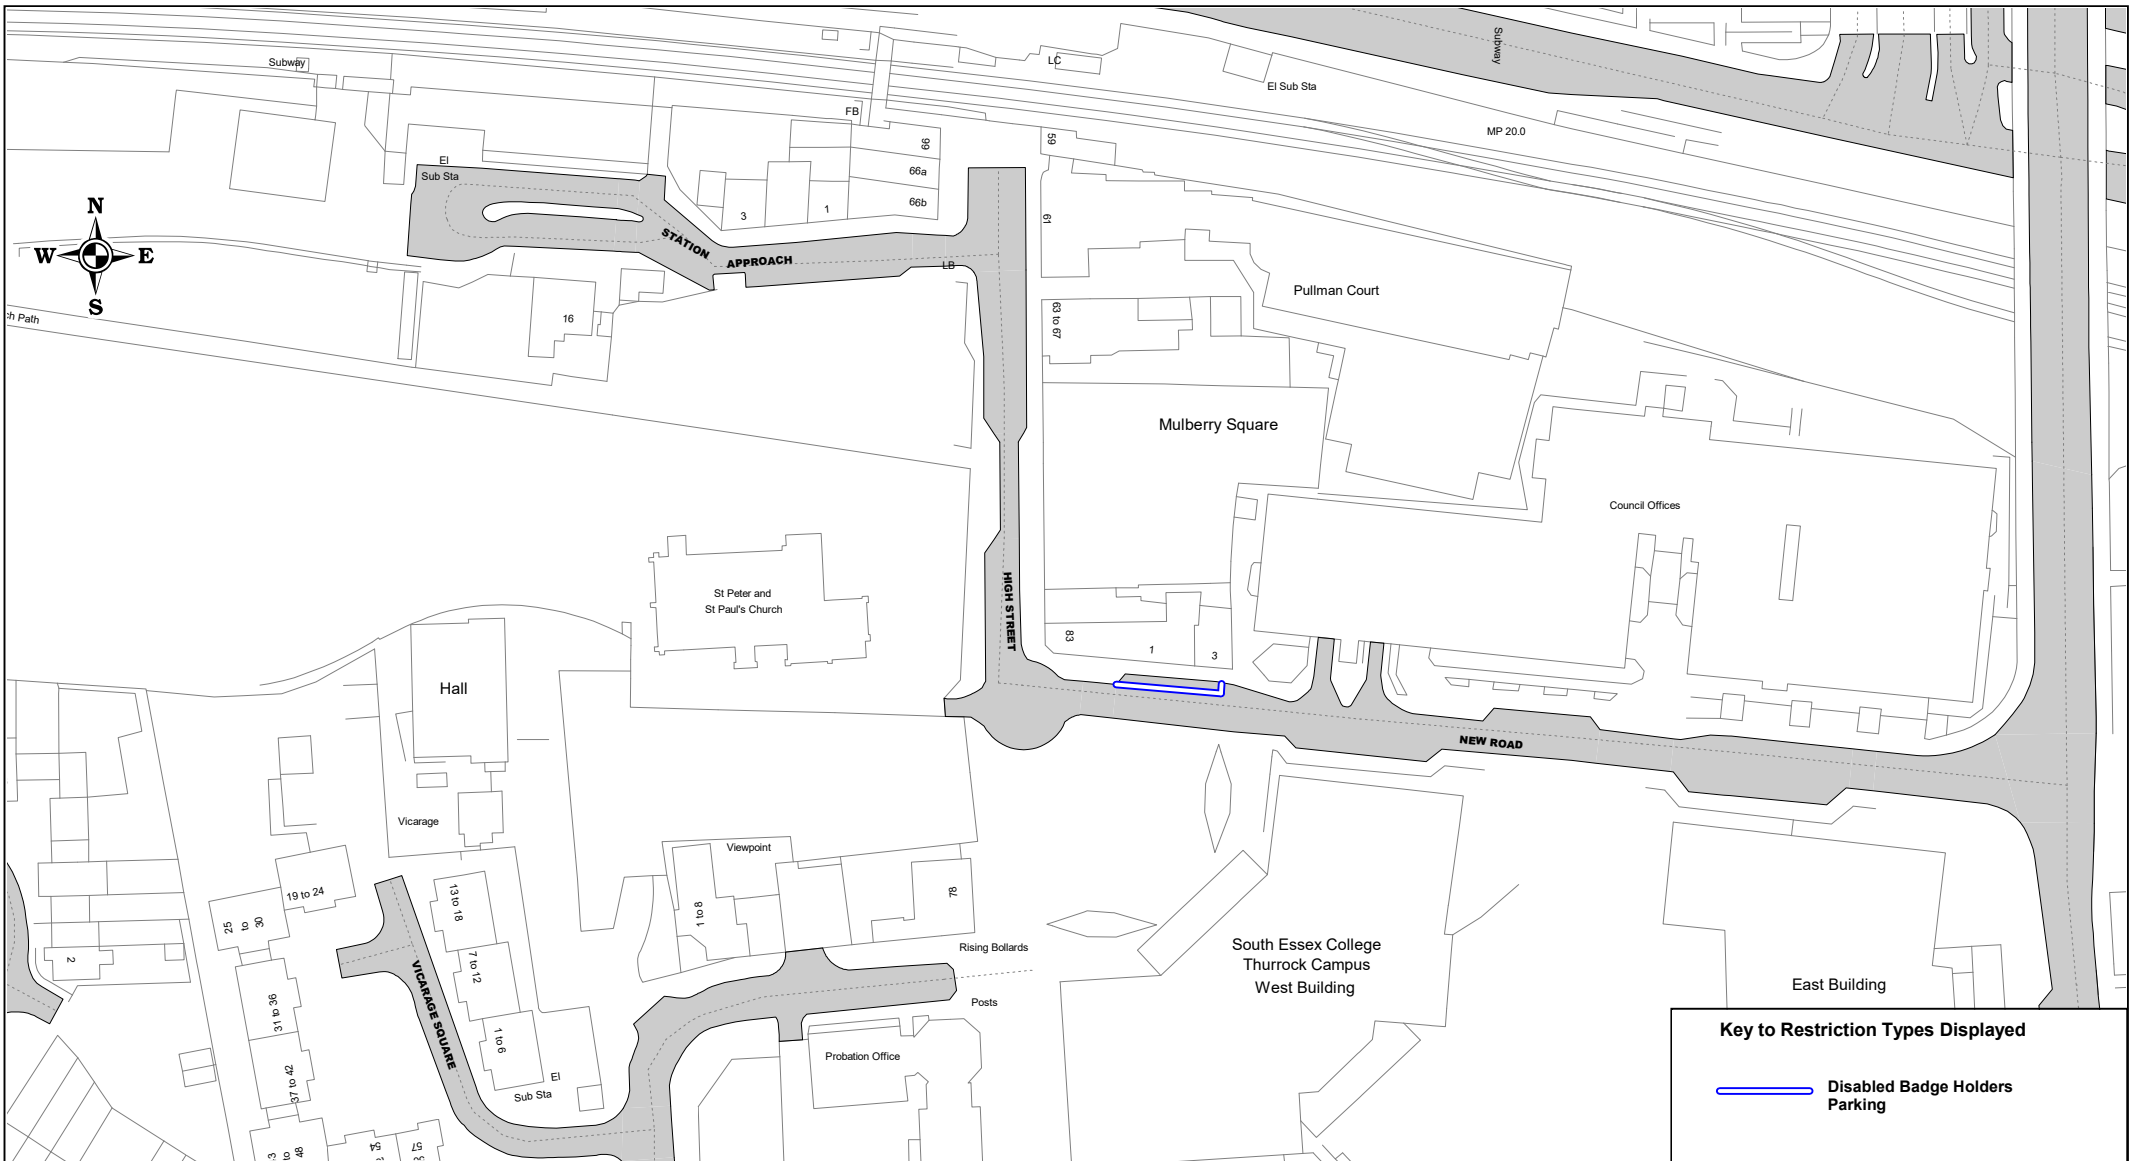

Grays Riverside No.4

SCALE	1 : 1250
DATE	27/07/2021
DRAWING No.	Page 3 of 4
DRAWN BY	

SCALE	1 : 1250
DATE	27/07/2021
DRAWING No.	Page 4 of 4
DRAWN BY	