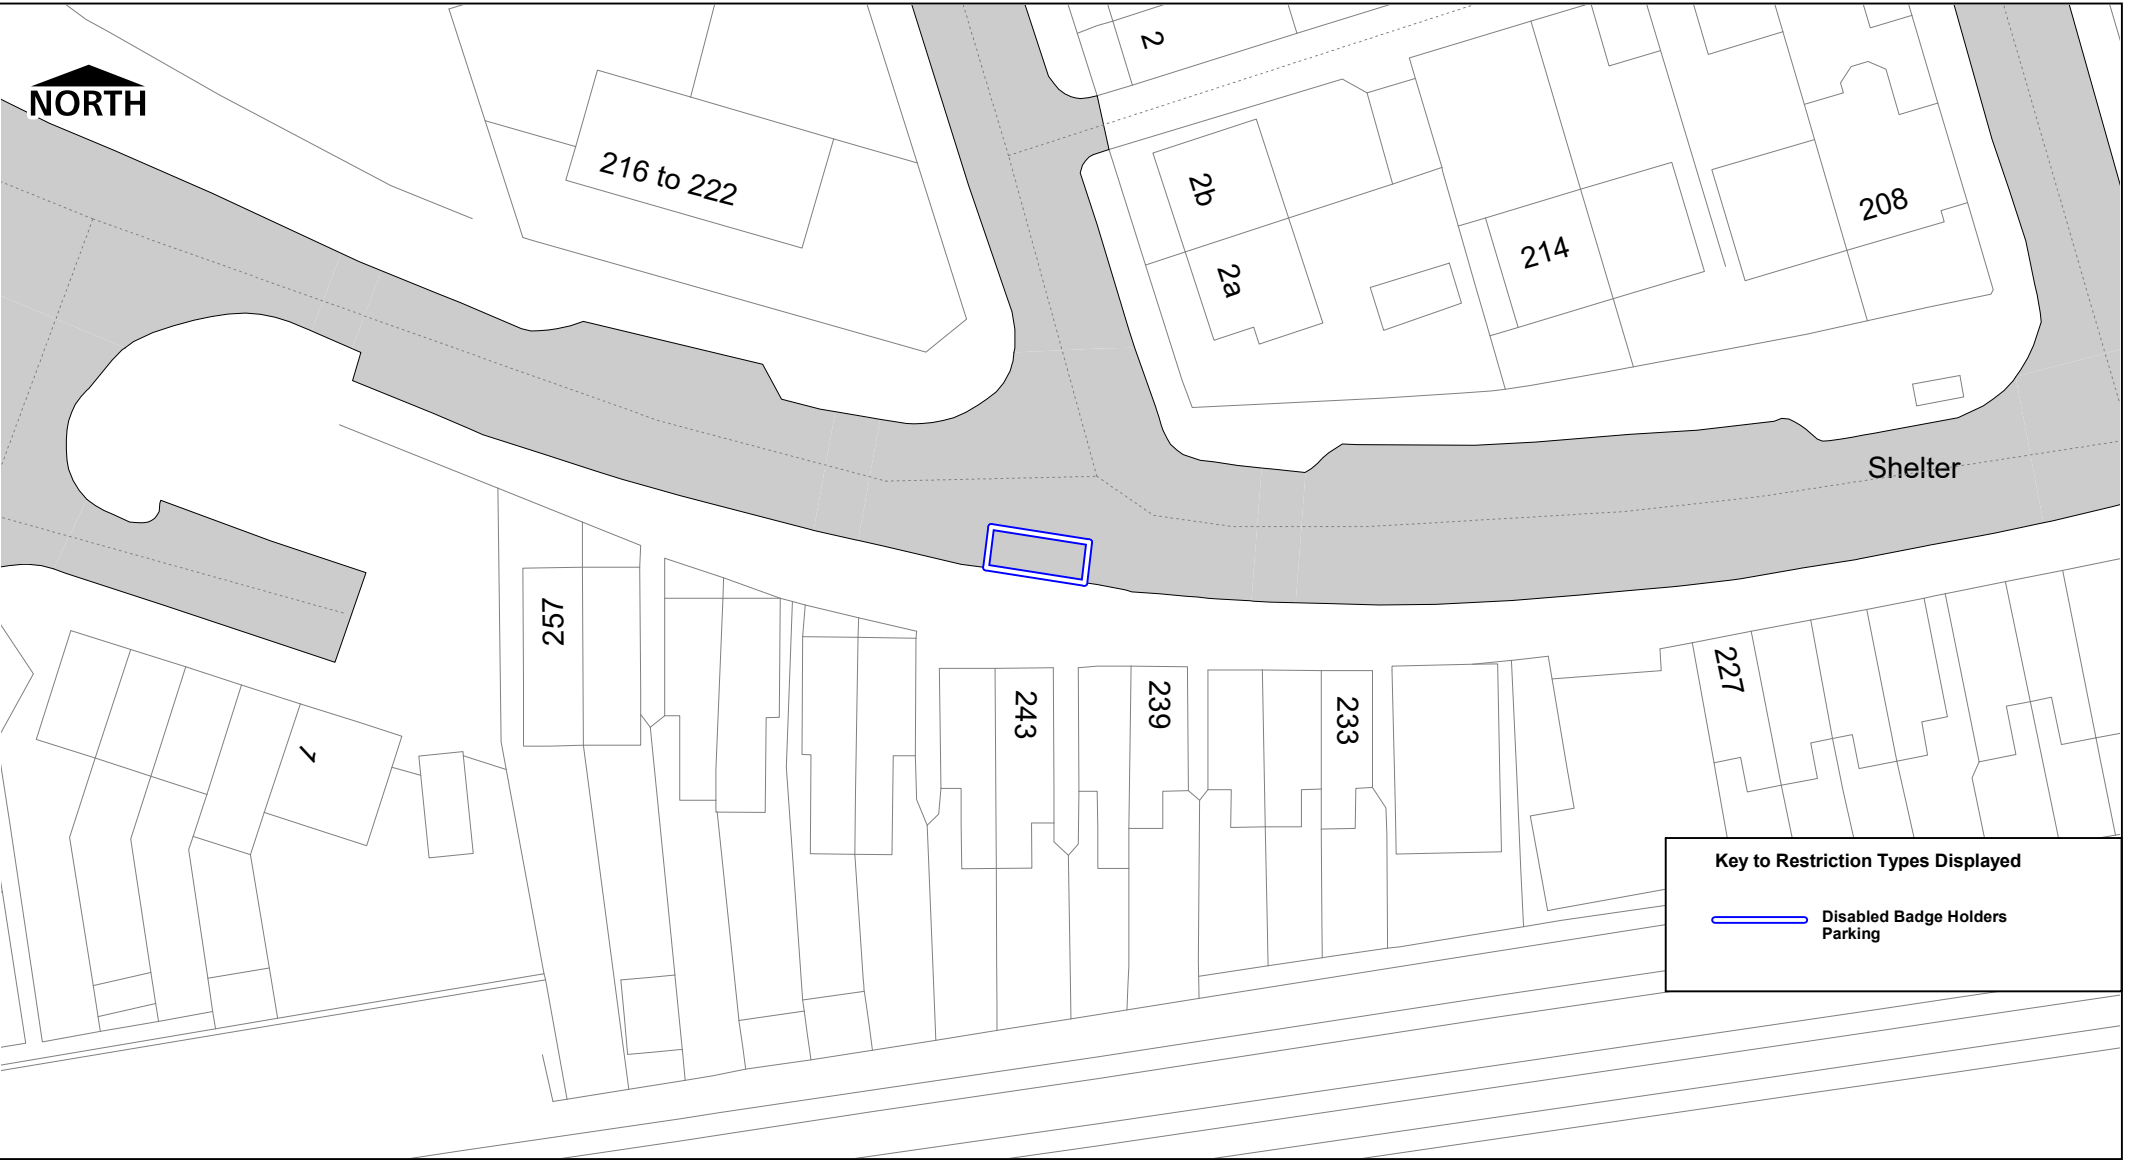

 NORTH

Key to Restriction Types Displayed

 Disabled Badge Holders Parking

 thurrock.gov.uk

DB London road

© Crown copyright. All rights reserved
Thurrock Council
Licence No. 100025457 2023

SCALE

1 : 500

DATE

09/02/2023

DRAWING No.

Page
1 of 1

DRAWN BY

AG