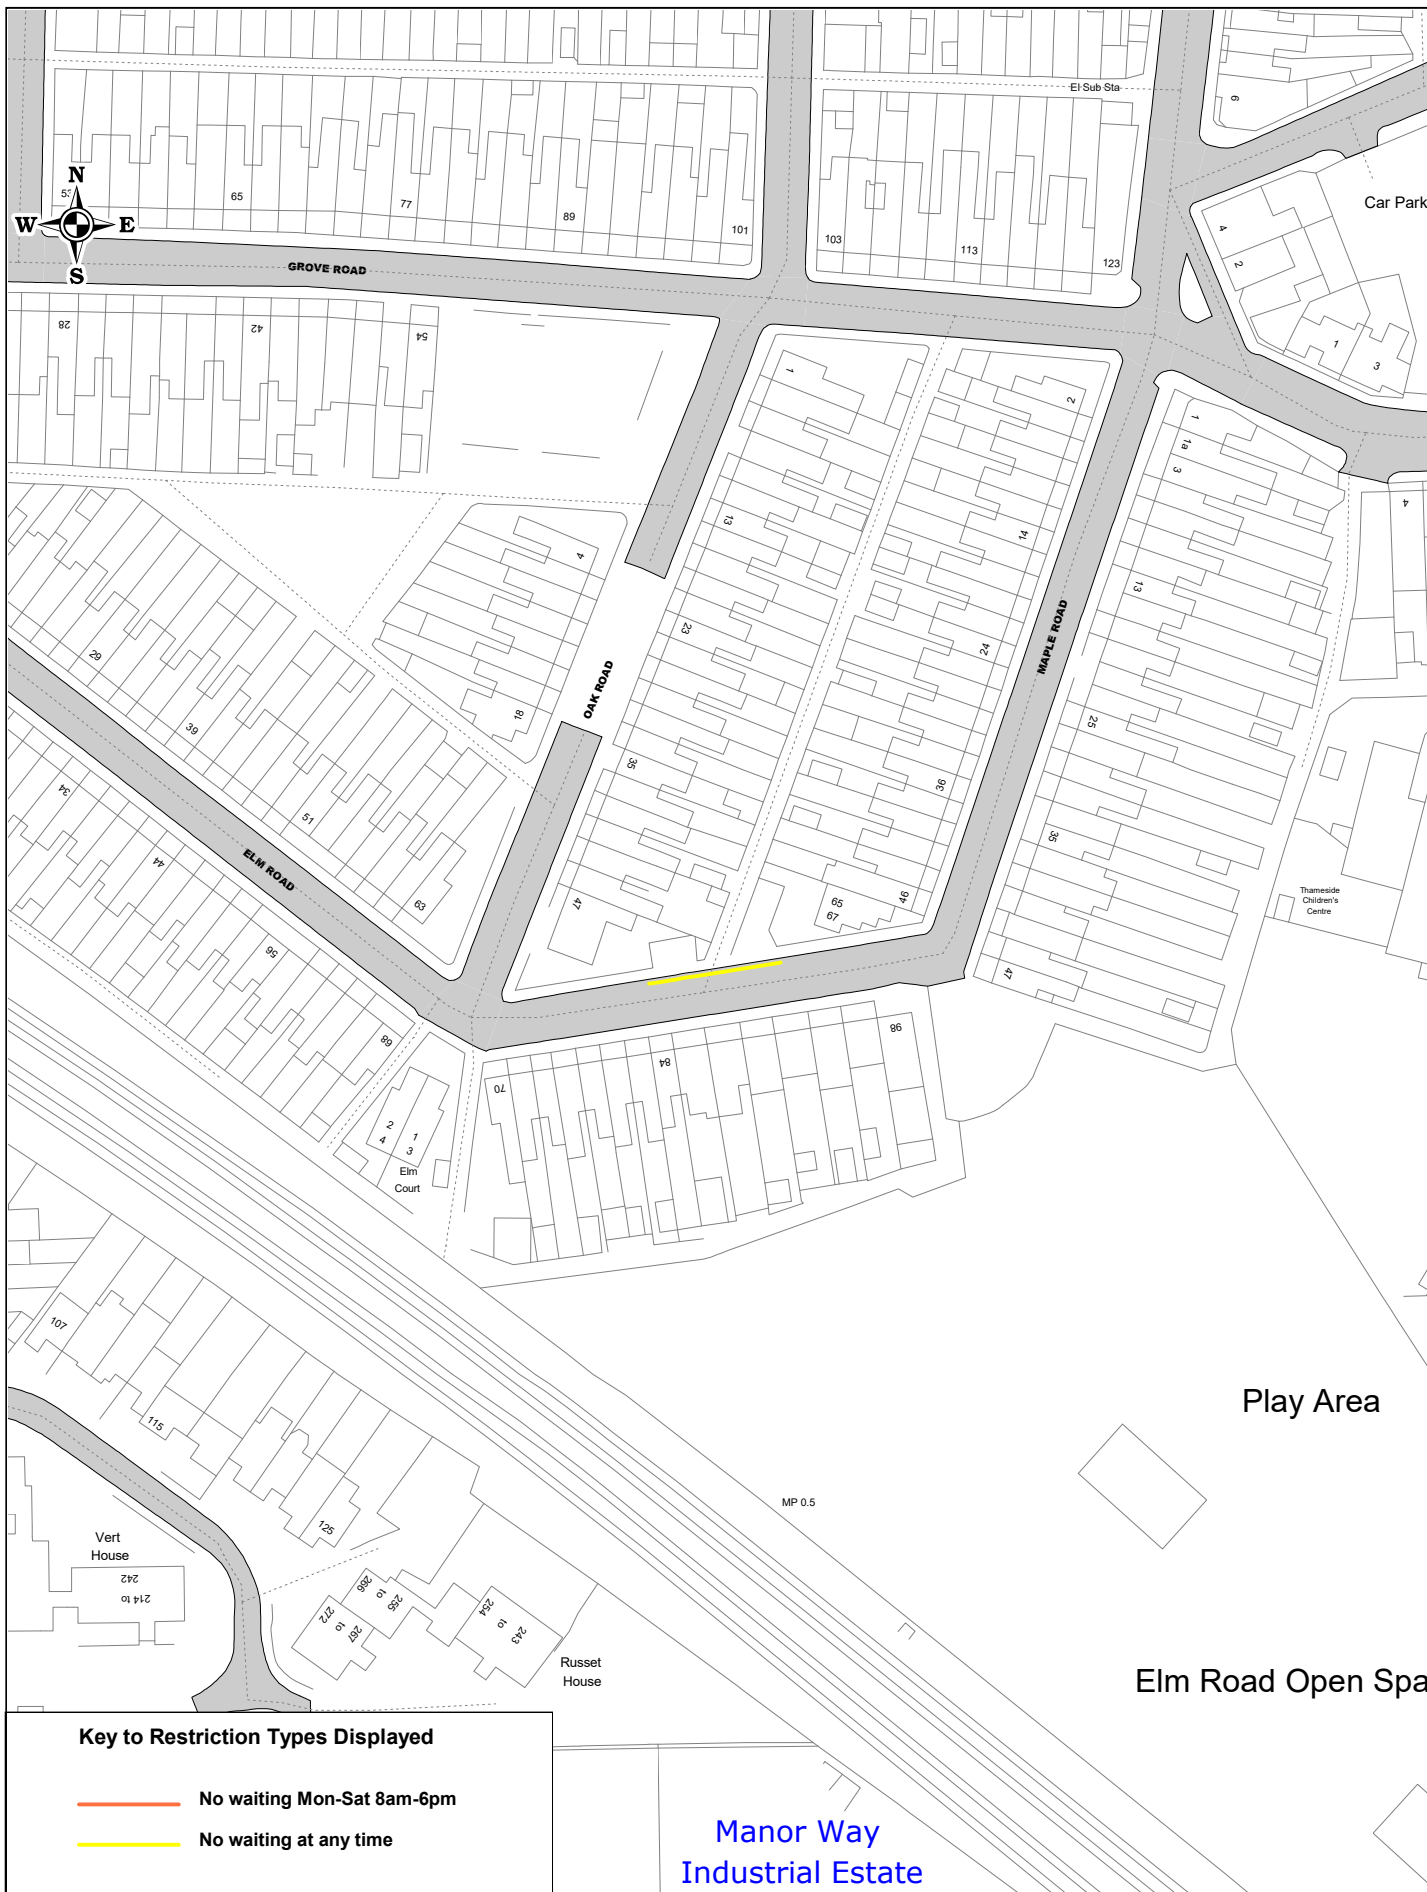

SCALE	1 : 1250
DATE	20/06/2019
DRAWING No.	Page 7 of 11
DRAWN BY	

Key to Restriction Types Displayed

- No waiting Mon-Sat 8am-6pm
- No waiting at any time

SCALE	1 : 1250
DATE	20/06/2019
DRAWING No.	Page 8 of 11
DRAWN BY	

Key to Restriction Types Displayed

- No waiting Mon-Sat 8am-6pm
- No waiting at any time

SCALE	1 : 1250
DATE	20/06/2019
DRAWING No.	Page 9 of 11
DRAWN BY	

Key to Restriction Types Displayed

- No waiting Mon-Sat 8am-6pm
- No waiting at any time

**Manor Way
Industrial Estate**

SCALE	1 : 1250
DATE	20/06/2019
DRAWING No.	Page 10 of 11
DRAWN BY	