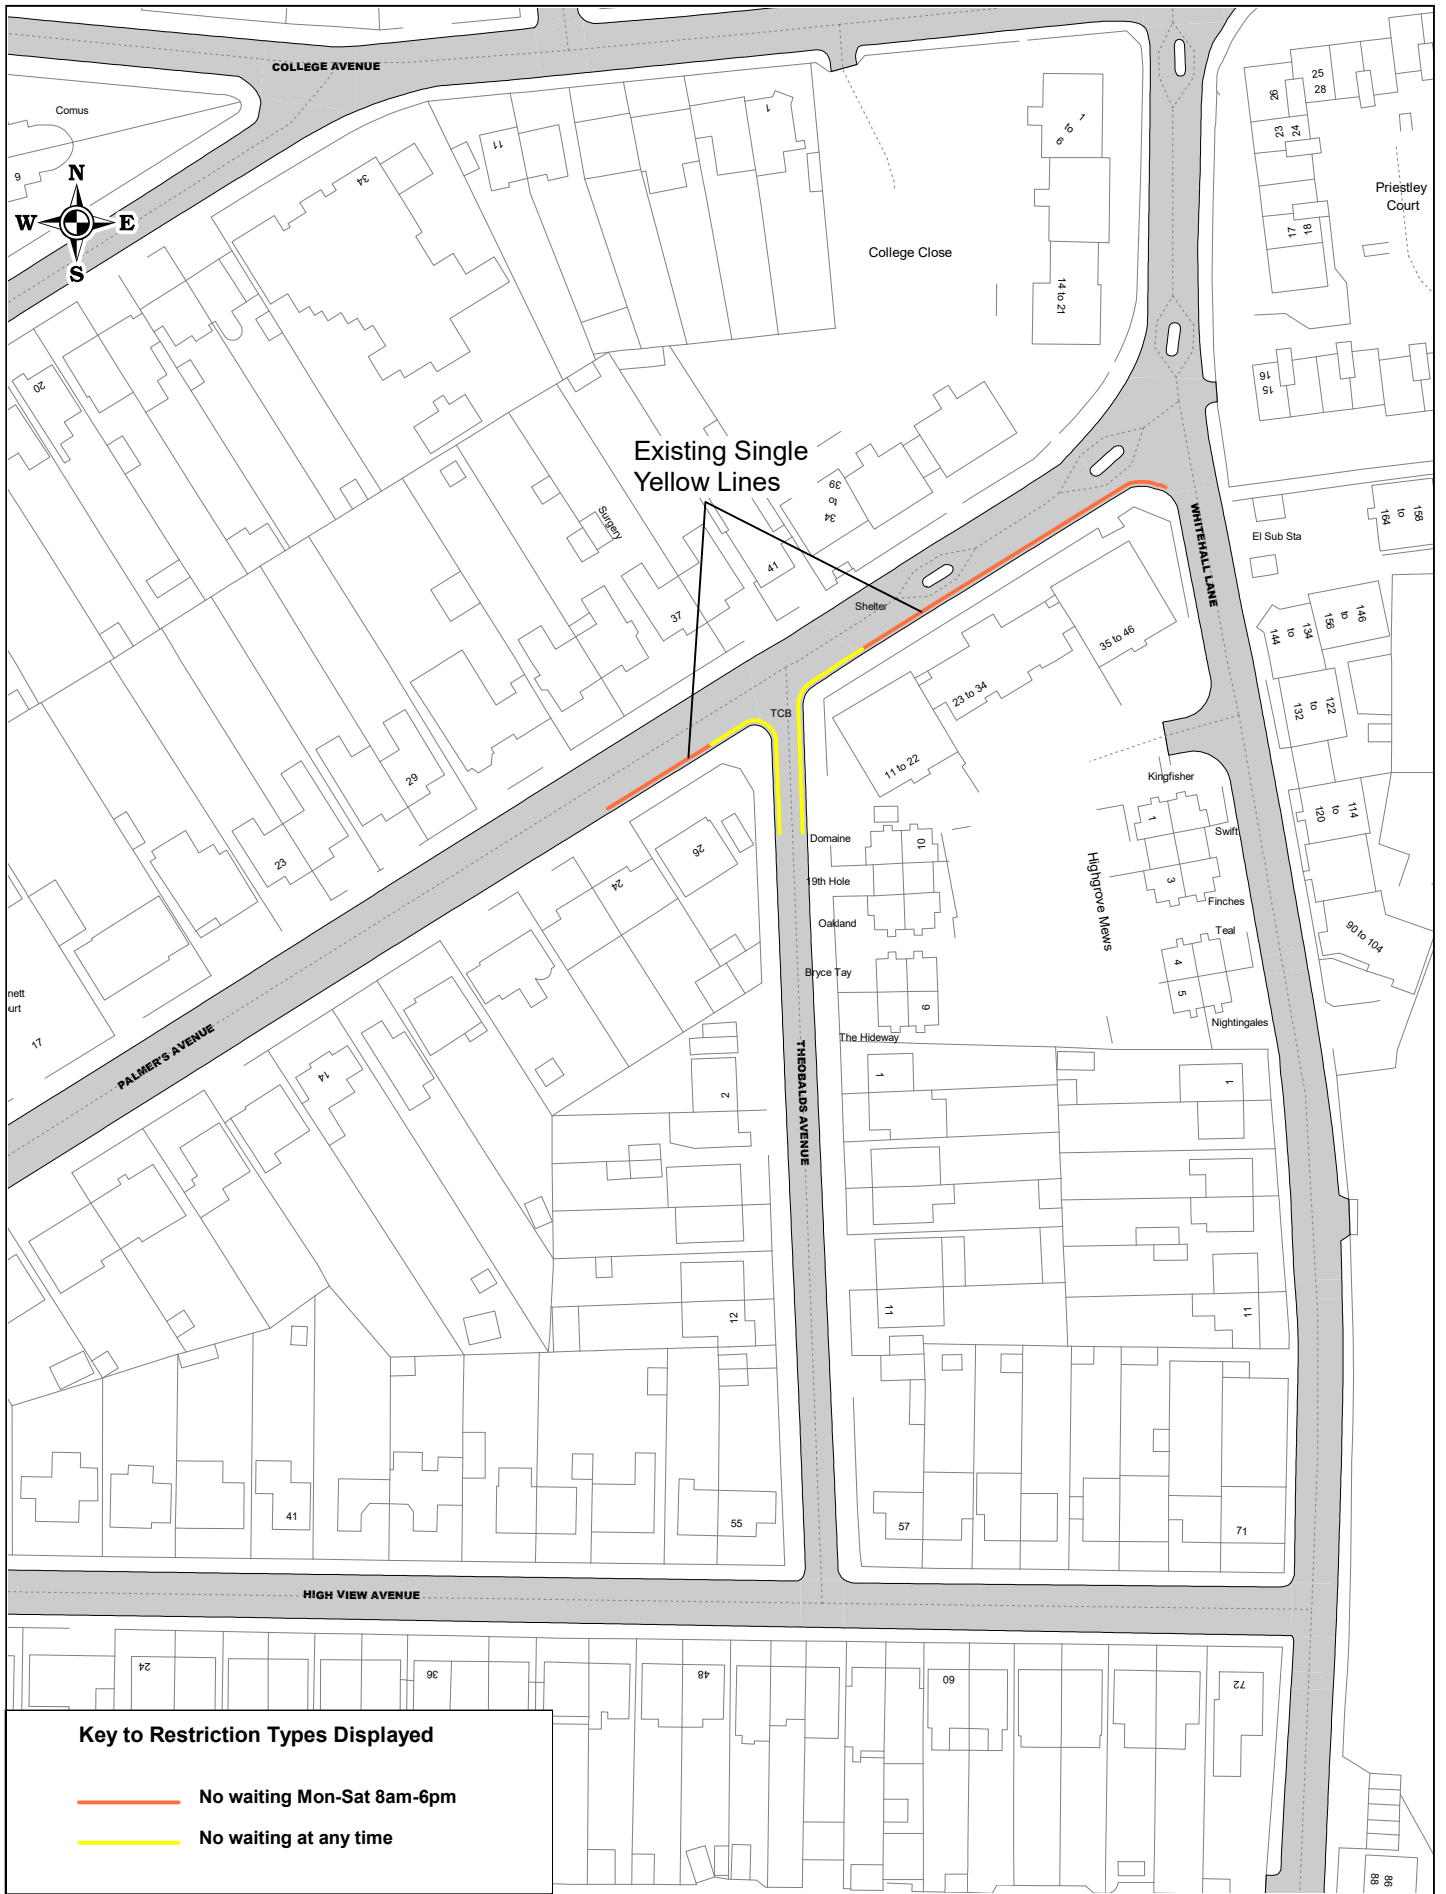

Key to Restriction Types Displayed

- No waiting Mon-Sat 8am-6pm
- No waiting at any time

SCALE	1 : 1250
DATE	20/06/2019
DRAWING No.	Page 6 of 11
DRAWN BY	

Key to Restriction Types Displayed

- No waiting Mon-Sat 8am-6pm
- No waiting at any time

SCALE	1 : 1250
DATE	20/06/2019
DRAWING No.	Page 7 of 11
DRAWN BY	

Key to Restriction Types Displayed

- No waiting Mon-Sat 8am-6pm
- No waiting at any time

SCALE	1 : 1250
DATE	20/06/2019
DRAWING No.	Page 8 of 11
DRAWN BY	

Key to Restriction Types Displayed

- No waiting Mon-Sat 8am-6pm
- No waiting at any time

SCALE	1 : 1250
DATE	20/06/2019
DRAWING No.	Page 9 of 11
DRAWN BY	

Key to Restriction Types Displayed

- No waiting Mon-Sat 8am-6pm
- No waiting at any time

**Manor Way
Industrial Estate**

SCALE	1 : 1250
DATE	20/06/2019
DRAWING No.	Page 10 of 11
DRAWN BY	