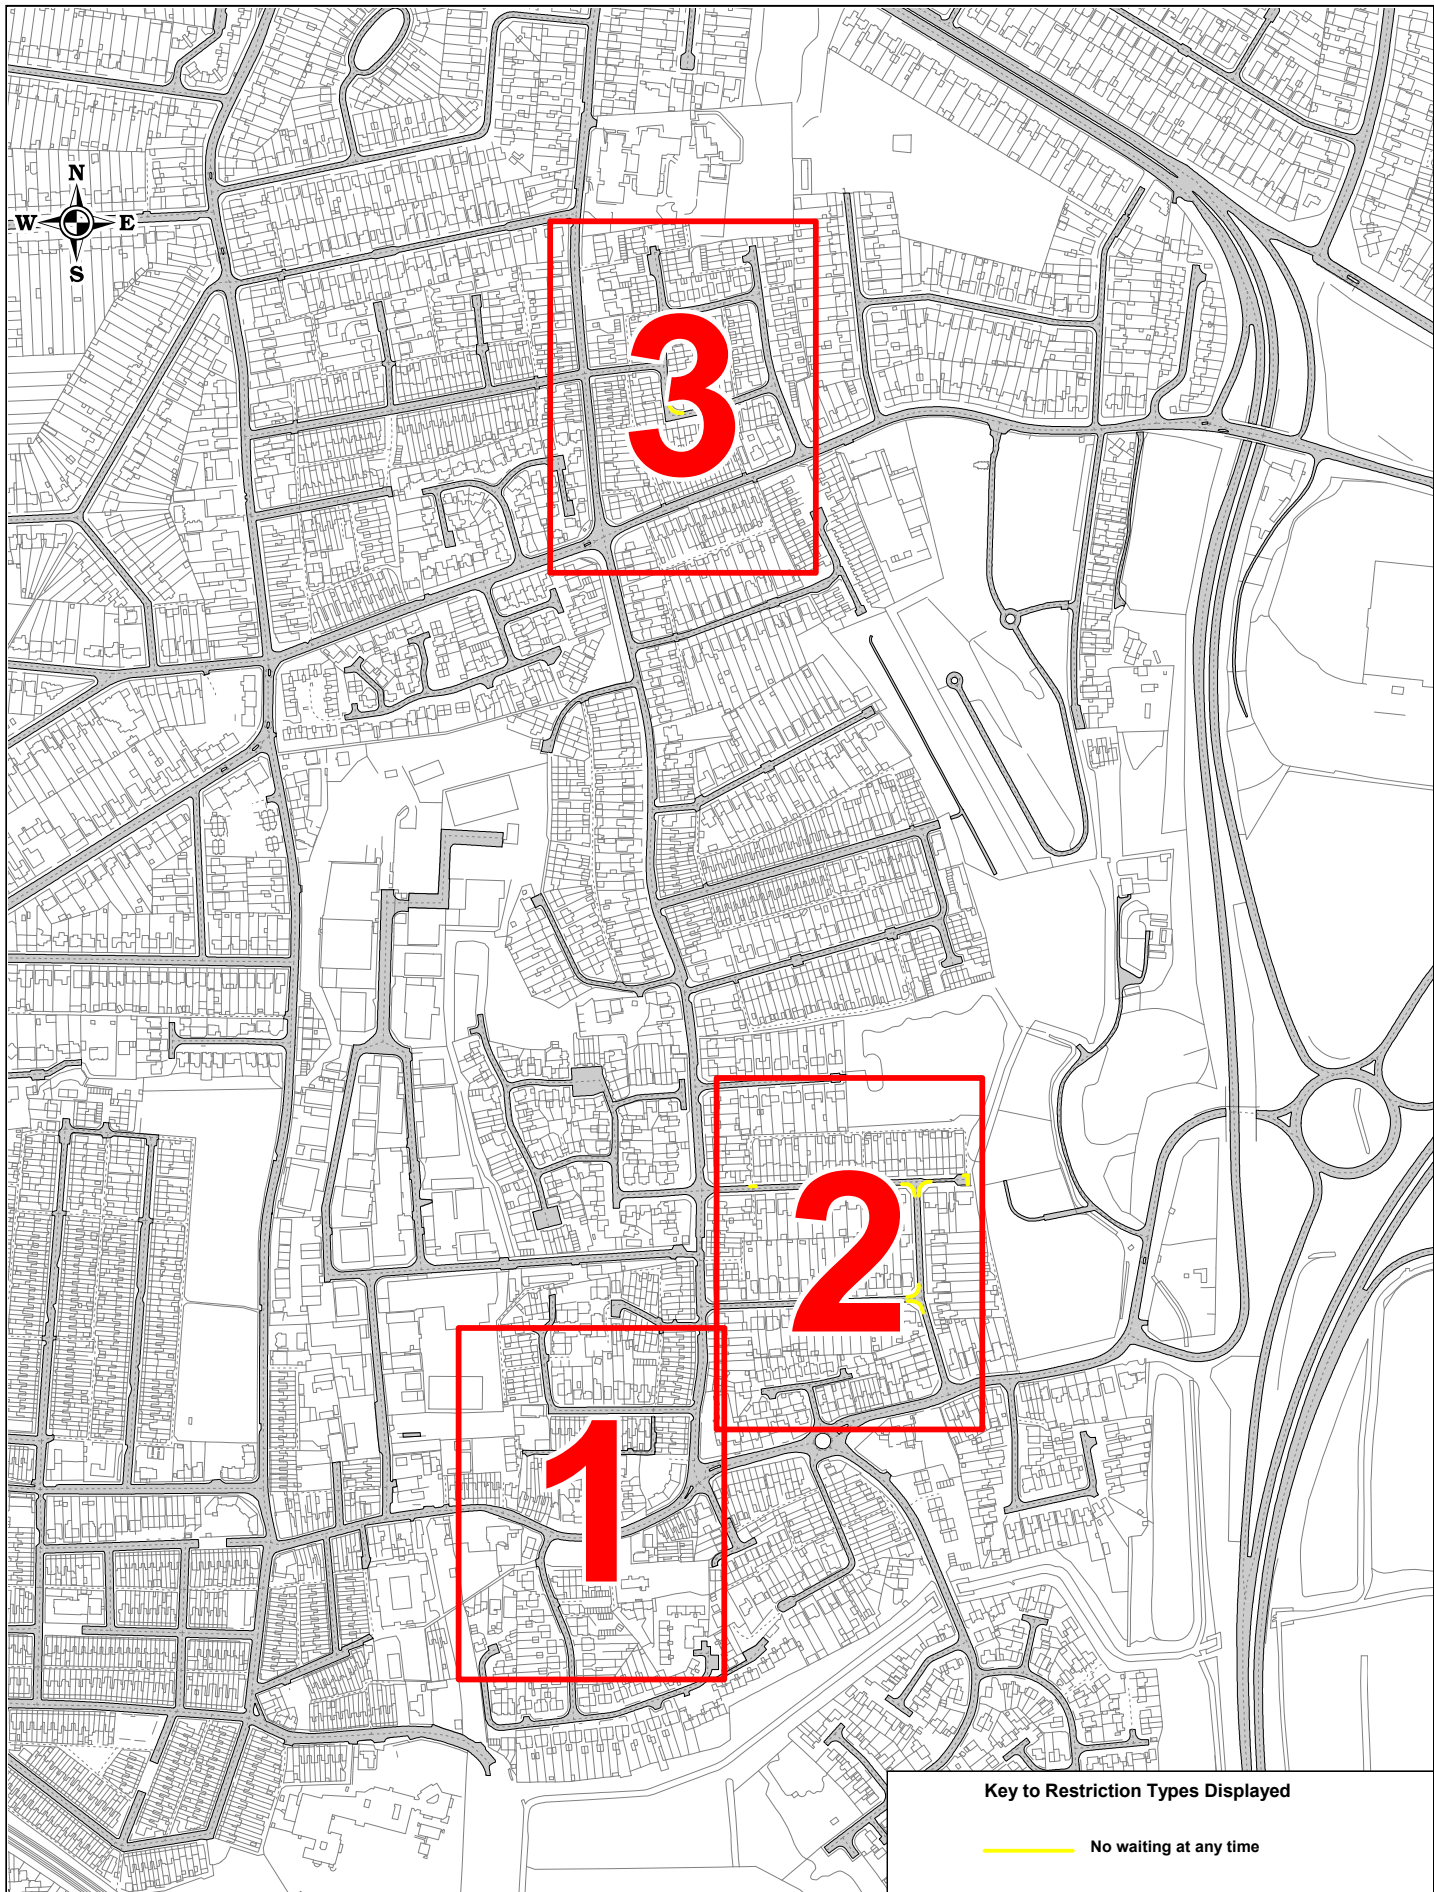

**Key to Restriction Types Displayed**

— No waiting at any time

**Key to Restriction Types Displayed**

 No waiting at any time

SCALE	1 : 1250
DATE	20/06/2019
DRAWING No.	Page 3 of 4
DRAWN BY	

**Key to Restriction Types Displayed**

— No waiting at any time

SCALE	1 : 6700
DATE	20/06/2019
DRAWING No.	Page 4 of 4
DRAWN BY	