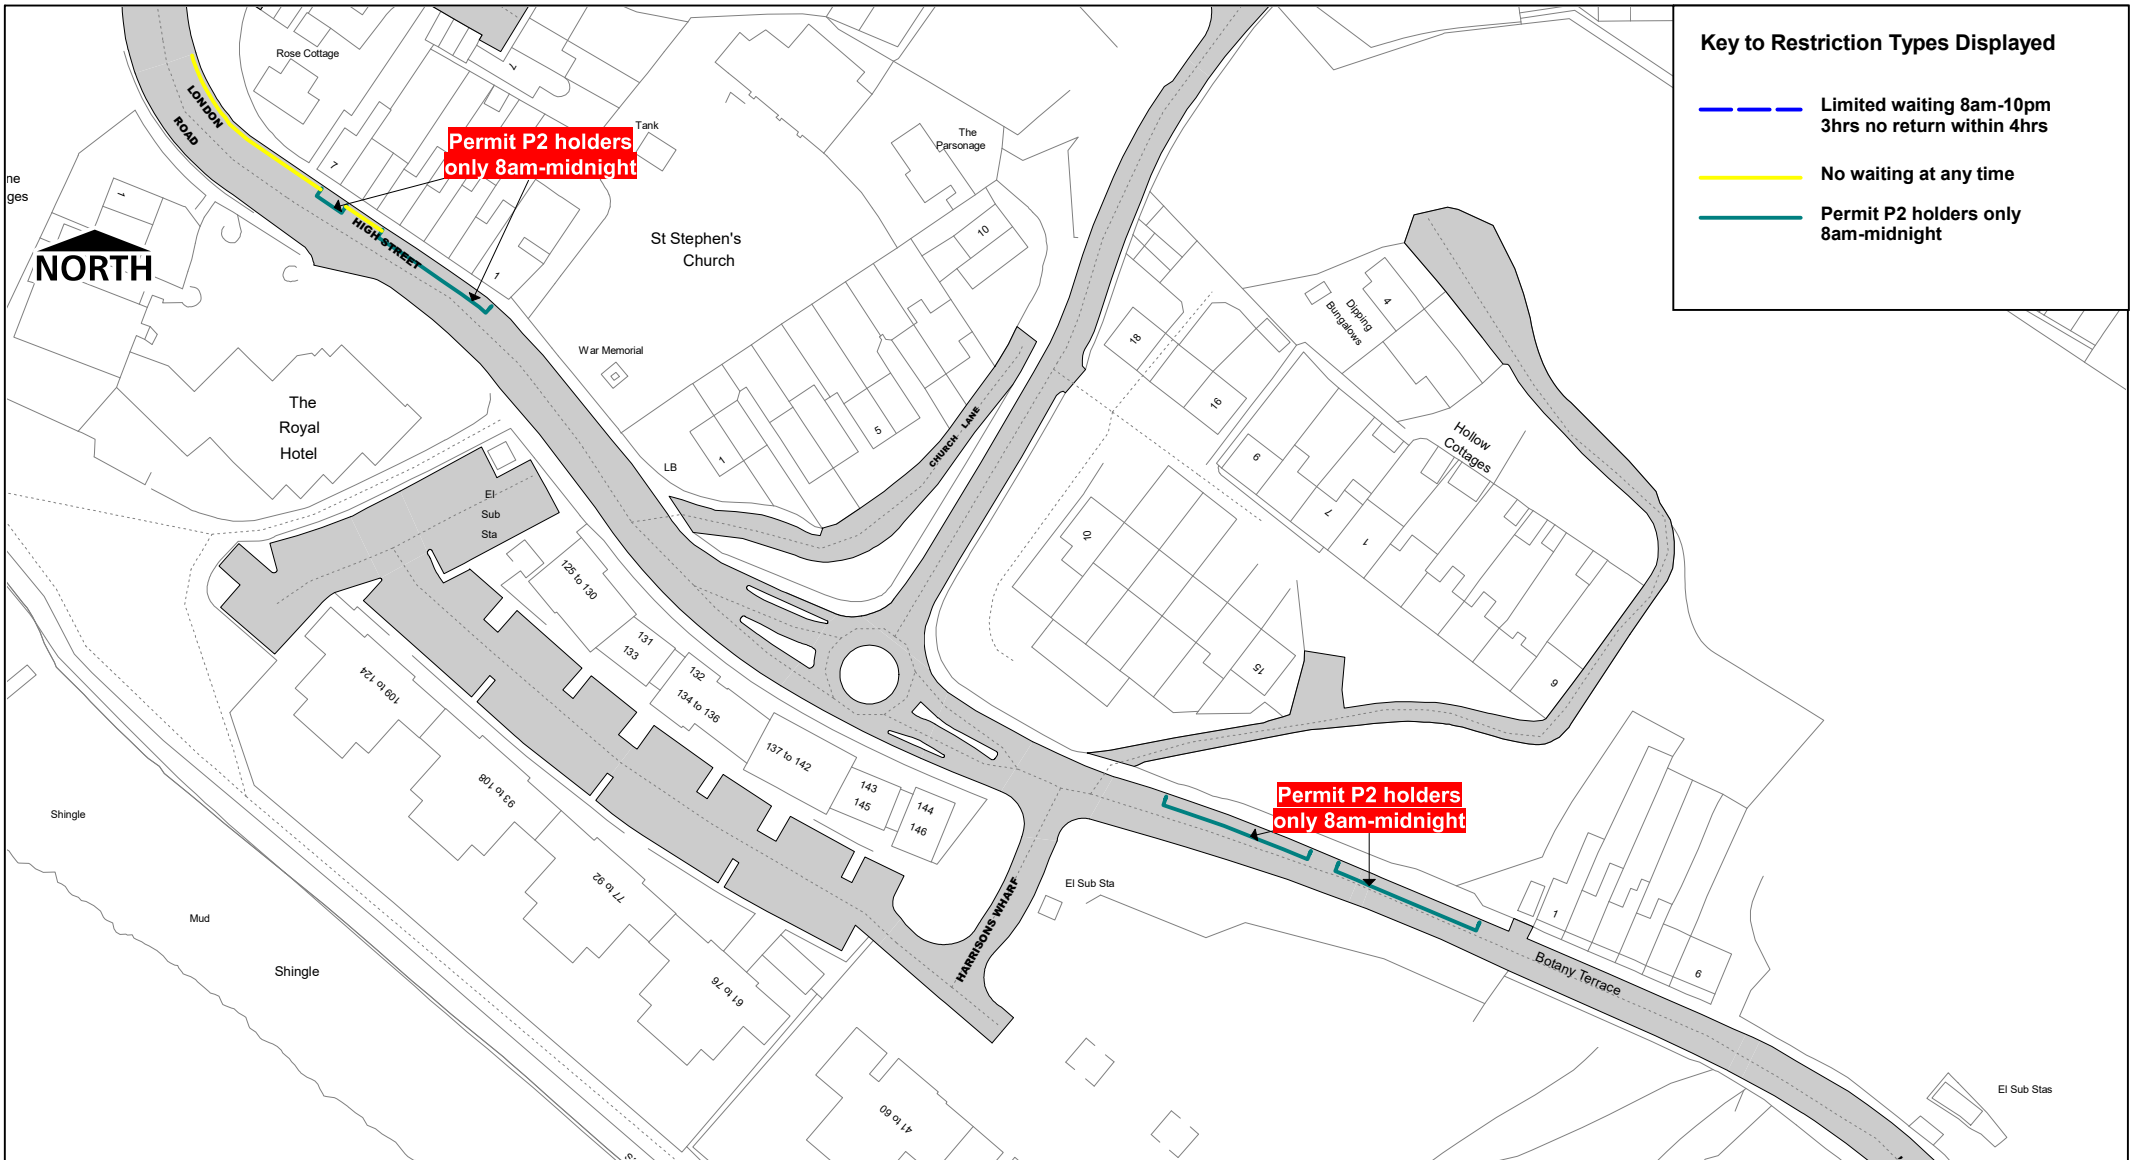

SCALE	1 : 1250
DATE	04/04/2024
DRAWING No.	Page 1 of 3
DRAWN BY	

Key to Restriction Types Displayed

- Limited waiting 8am-10pm
3hrs no return within 4hrs
- No waiting at any time
- Permit P2 holders only
8am-midnight

PURFLEET-ON-THAMES

London Road, Purfleet-on-Thames CPZ

© Crown copyright. All rights reserved
Thurrock Council
Licence No. 100025457 2024

SCALE	1 : 1250
DATE	04/04/2024
DRAWING No.	Page 2 of 3
DRAWN BY	

London Road, Purfleet-on-Thames CPZ

© Crown copyright. All rights reserved
Thurrock Council
Licence No. 100025457 2024

SCALE	1 : 1250
DATE	04/04/2024
DRAWING No.	Page 3 of 3
DRAWN BY	