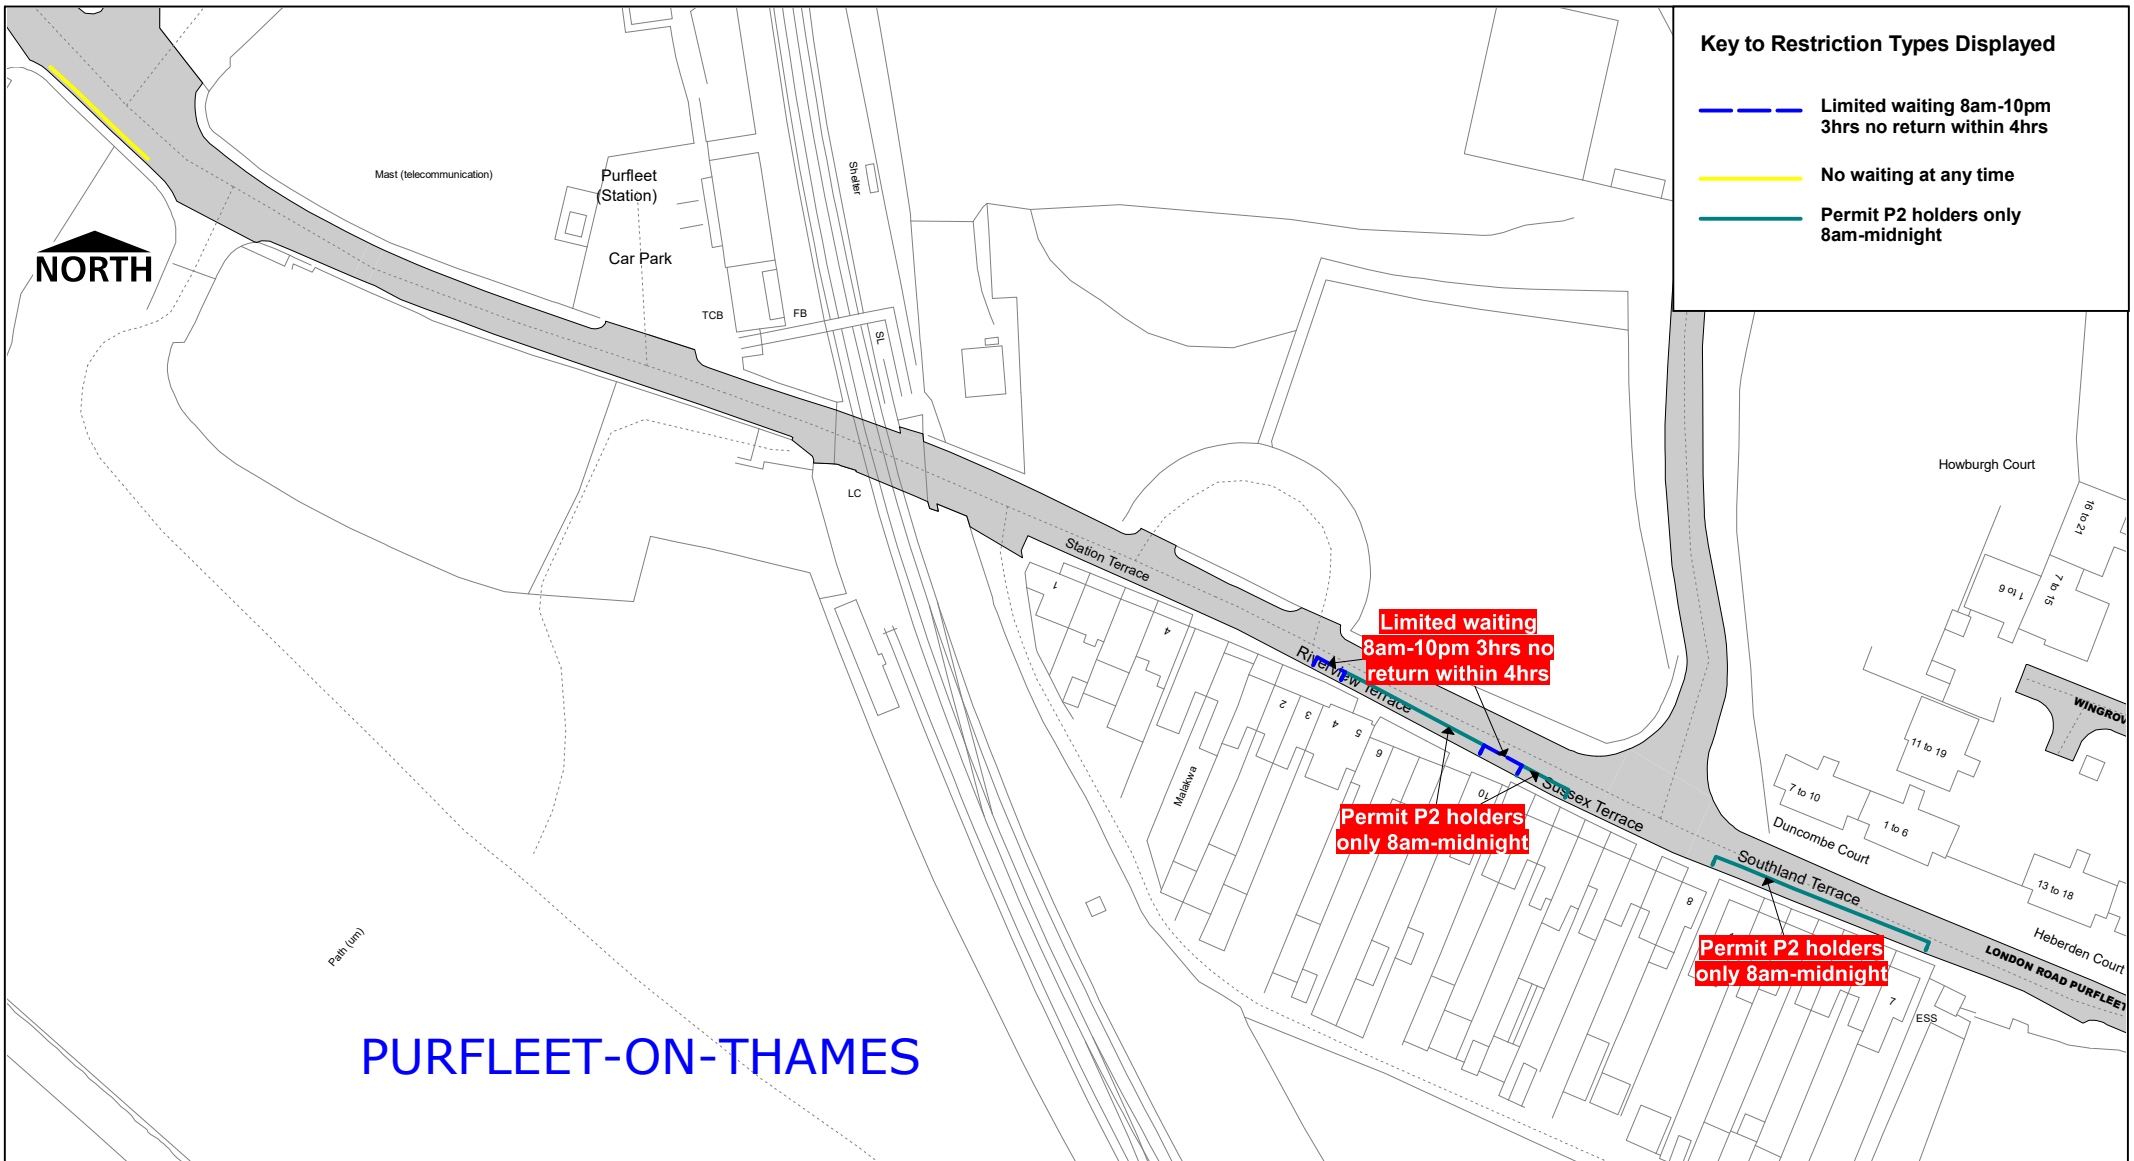

SCALE	1 : 1250
DATE	04/04/2024
DRAWING No.	Page 1 of 3
DRAWN BY	

Key to Restriction Types Displayed

- Limited waiting 8am-10pm
3hrs no return within 4hrs
- No waiting at any time
- Permit P2 holders only
8am-midnight

PURFLEET-ON-THAMES

London Road, Purfleet-on-Thames CPZ

© Crown copyright. All rights reserved
Thurrock Council
Licence No. 100025457 2024

SCALE	1 : 1250
DATE	04/04/2024
DRAWING No.	Page 2 of 3
DRAWN BY	

London Road, Purfleet-on-Thames CPZ

© Crown copyright. All rights reserved
Thurrock Council
Licence No. 100025457 2024

SCALE	1 : 1250
DATE	04/04/2024
DRAWING No.	Page 3 of 3
DRAWN BY	