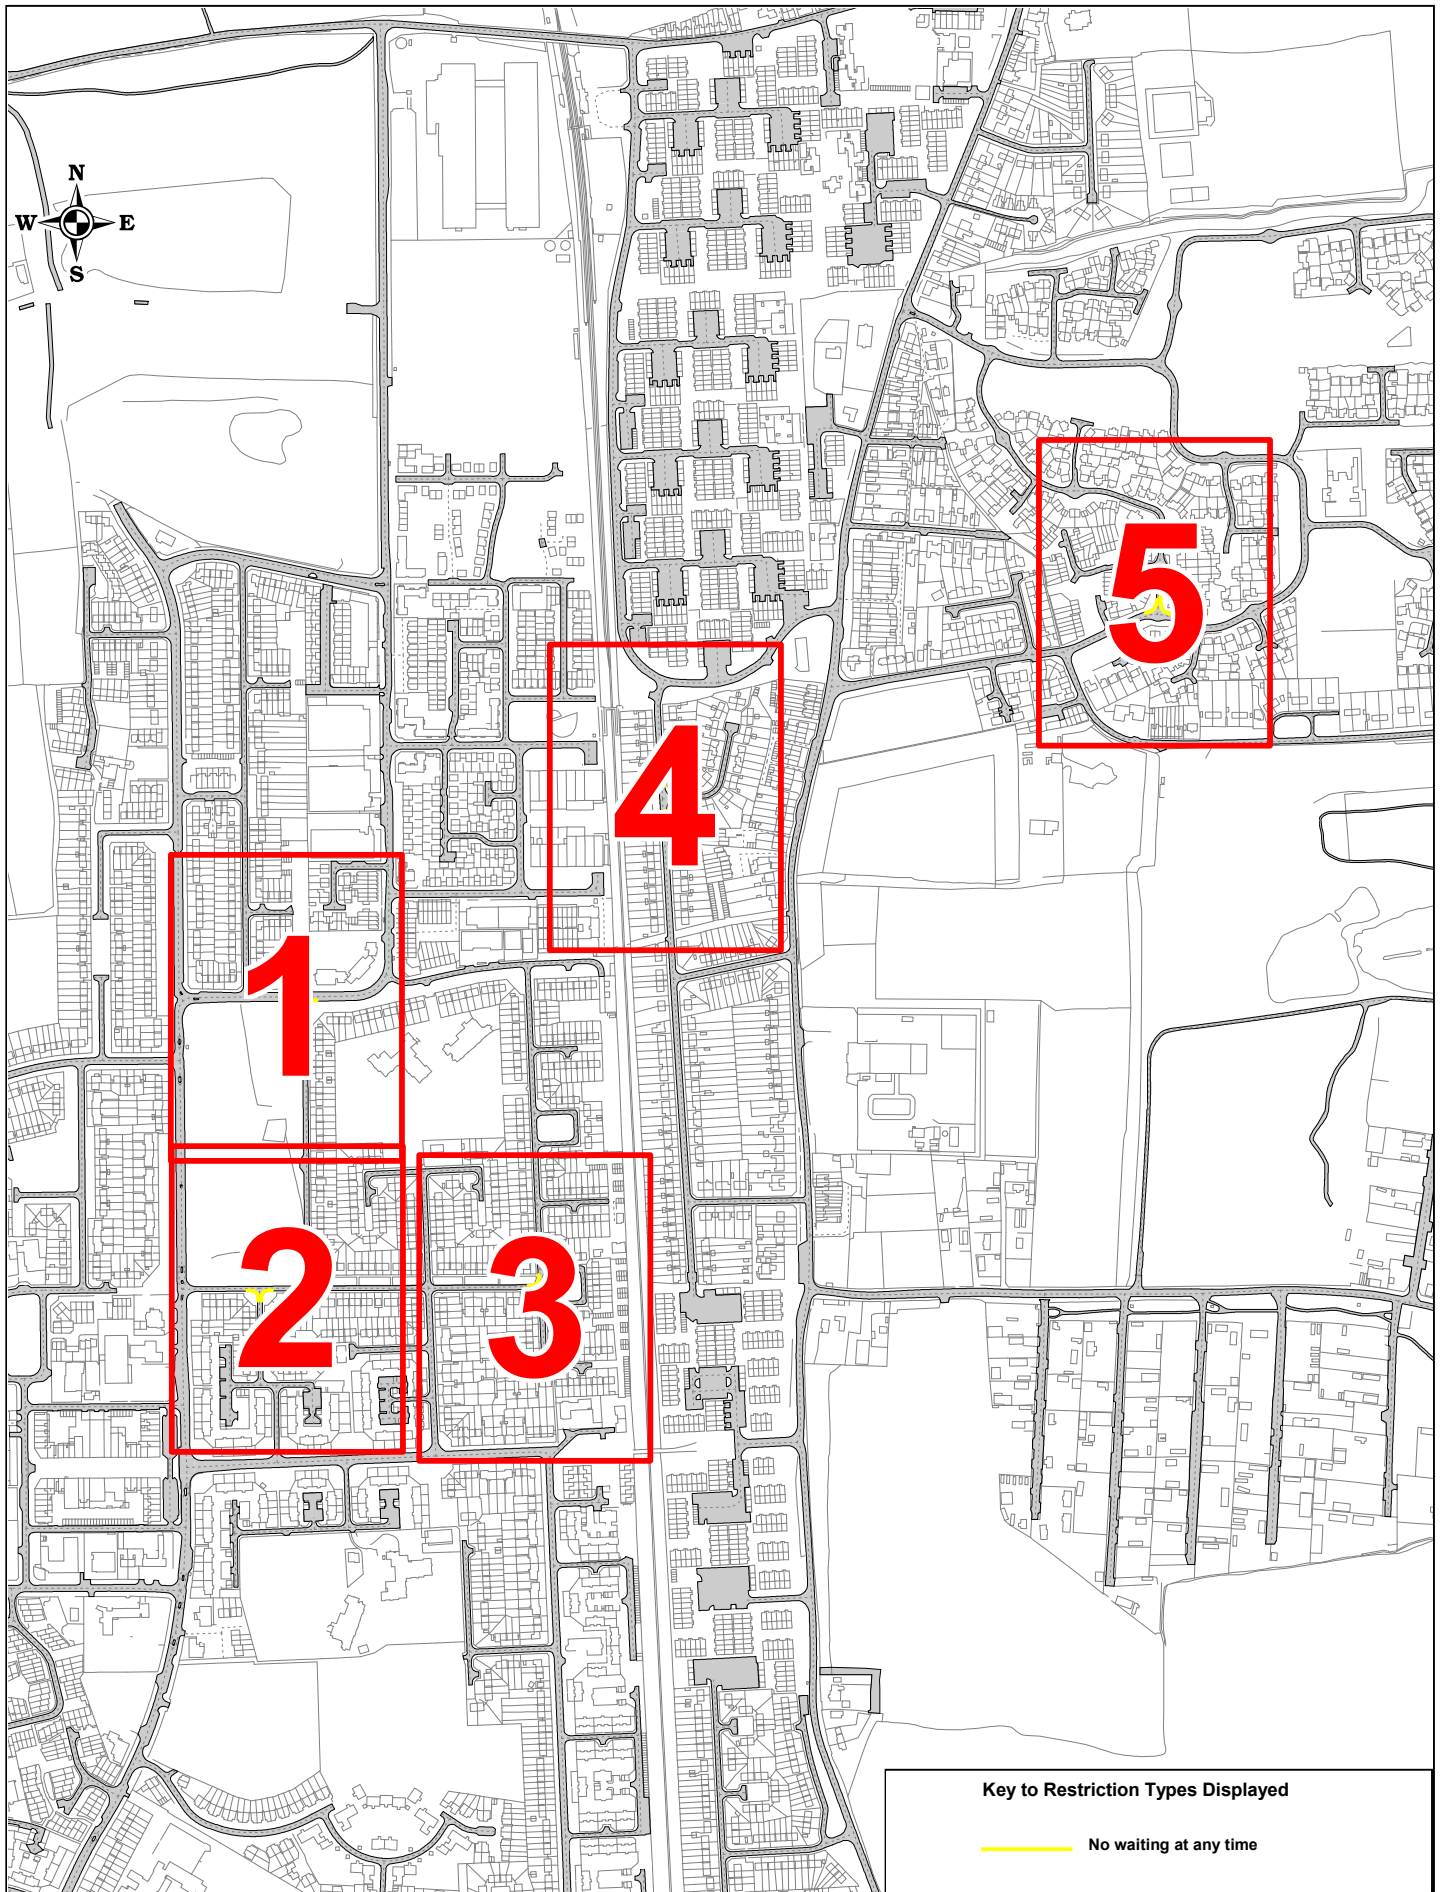

**Key to Restriction Types Displayed**

——— No waiting at any time

# SOUTH OCKENDON

**Key to Restriction Types Displayed**

— No waiting at any time

SCALE	1 : 1250
DATE	01/05/2019
DRAWING No.	Page 3 of 6
DRAWN BY	

**Key to Restriction Types Displayed**

— No waiting at any time

Key to Restriction Types Displayed	
	No waiting at any time

**Key to Restriction Types Displayed**

— No waiting at any time

Ockendon

 [thurrock.gov.uk](http://thurrock.gov.uk)

© Crown copyright. All rights reserved  
 Thurrock Council  
 Licence No. 100025457 2019

SCALE	1 : 7700
DATE	01/05/2019
DRAWING No.	Page 6 of 6
DRAWN BY	