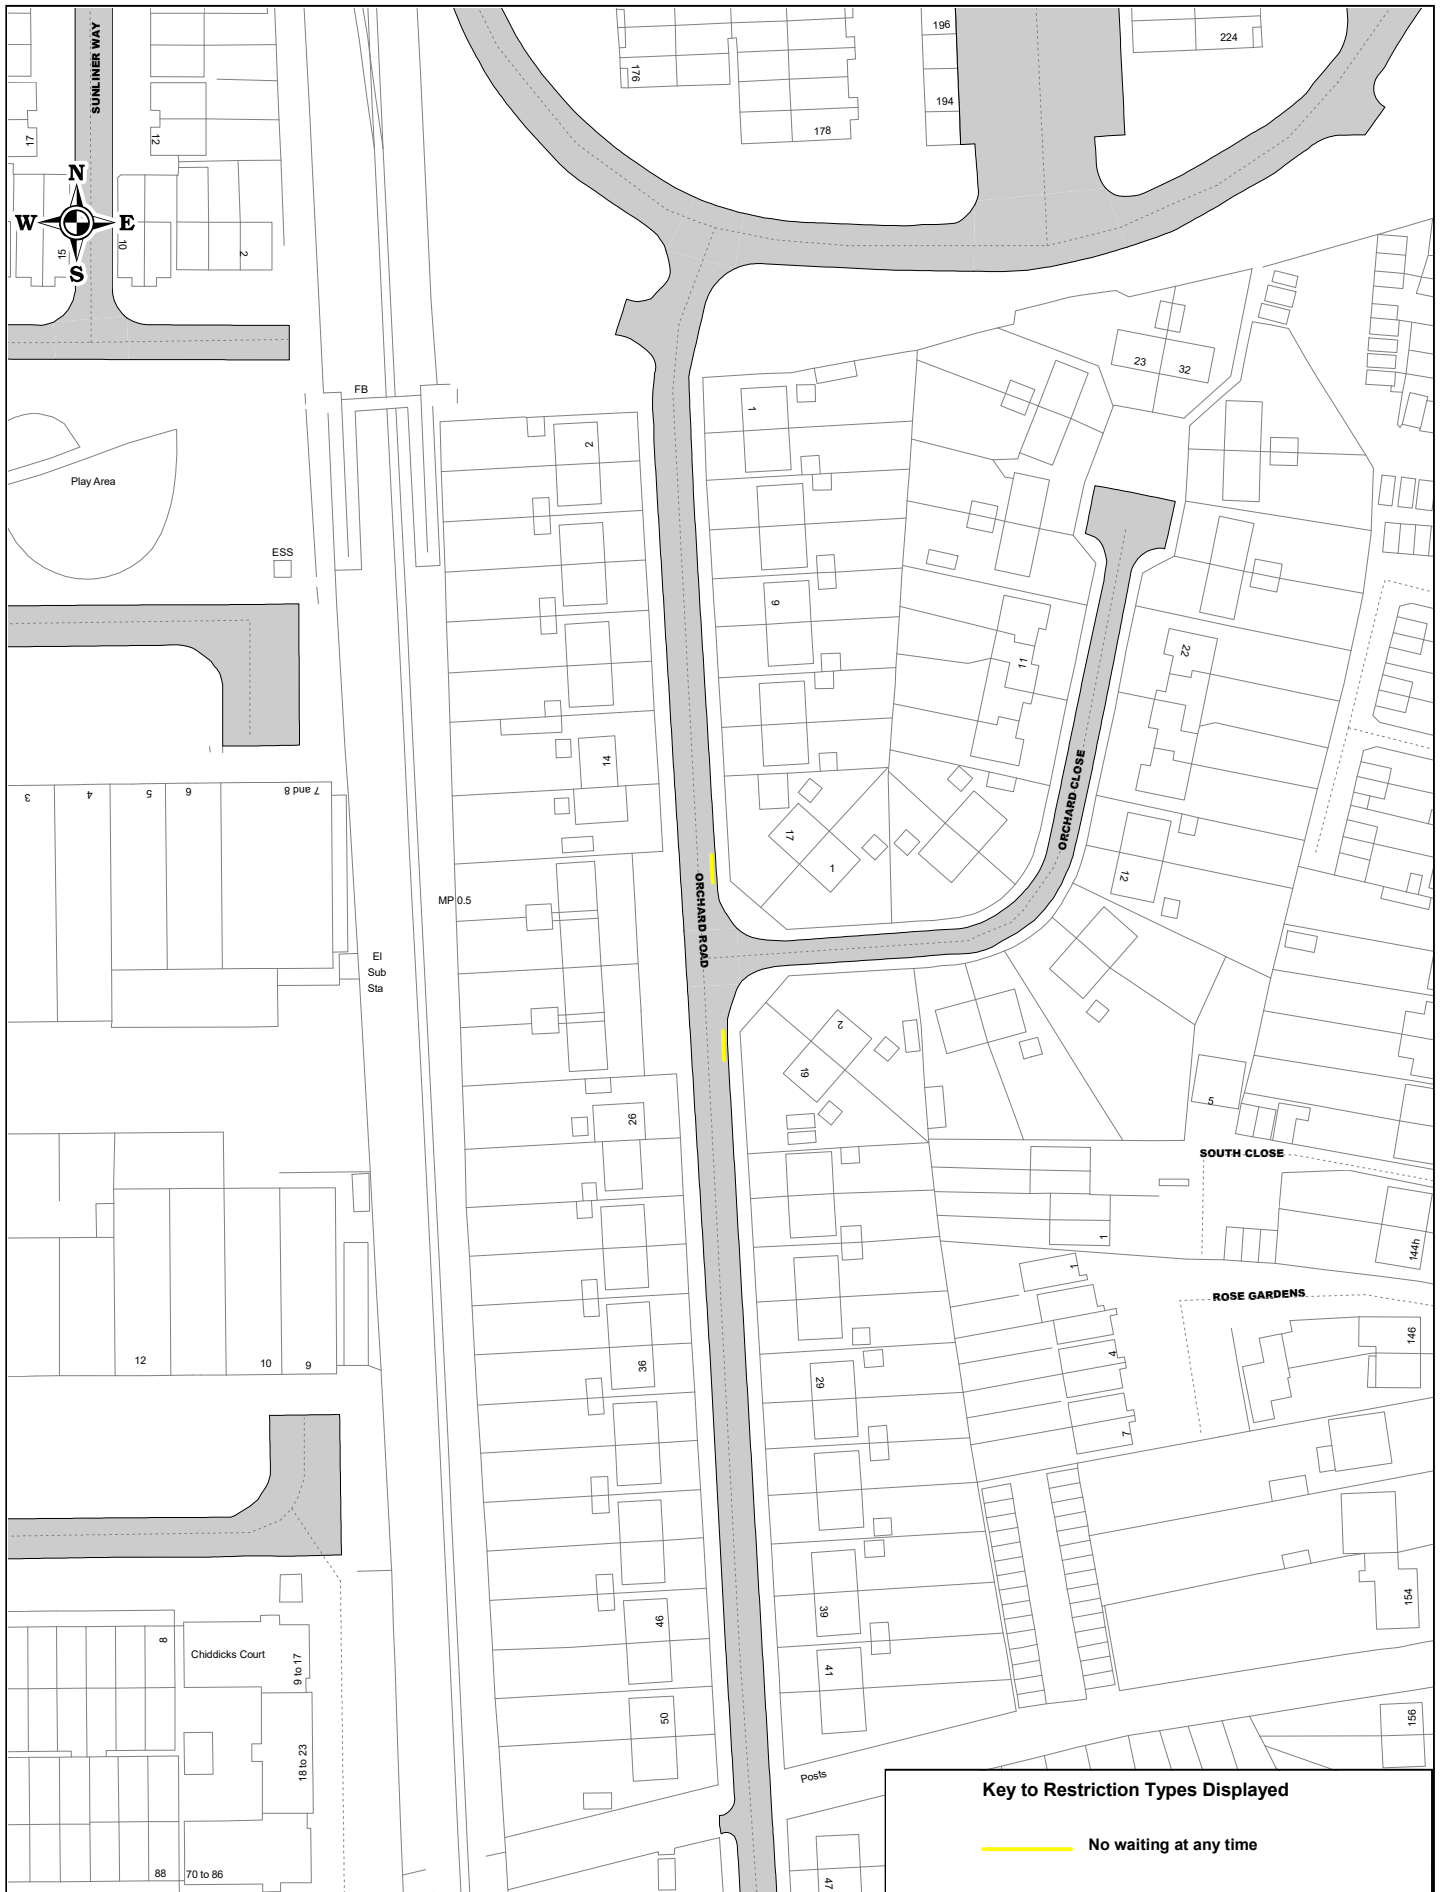

**Key to Restriction Types Displayed**

——— No waiting at any time

# SOUTH OCKENDON

**Key to Restriction Types Displayed**

— No waiting at any time

SCALE	1 : 1250
DATE	01/05/2019
DRAWING No.	Page 3 of 6
DRAWN BY	

**Key to Restriction Types Displayed**

— No waiting at any time

Key to Restriction Types Displayed	
	No waiting at any time

**Key to Restriction Types Displayed**

— No waiting at any time

Ockendon

 [thurrock.gov.uk](http://thurrock.gov.uk)

© Crown copyright. All rights reserved  
 Thurrock Council  
 Licence No. 100025457 2019

SCALE	1 : 7700
DATE	01/05/2019
DRAWING No.	Page 6 of 6
DRAWN BY	