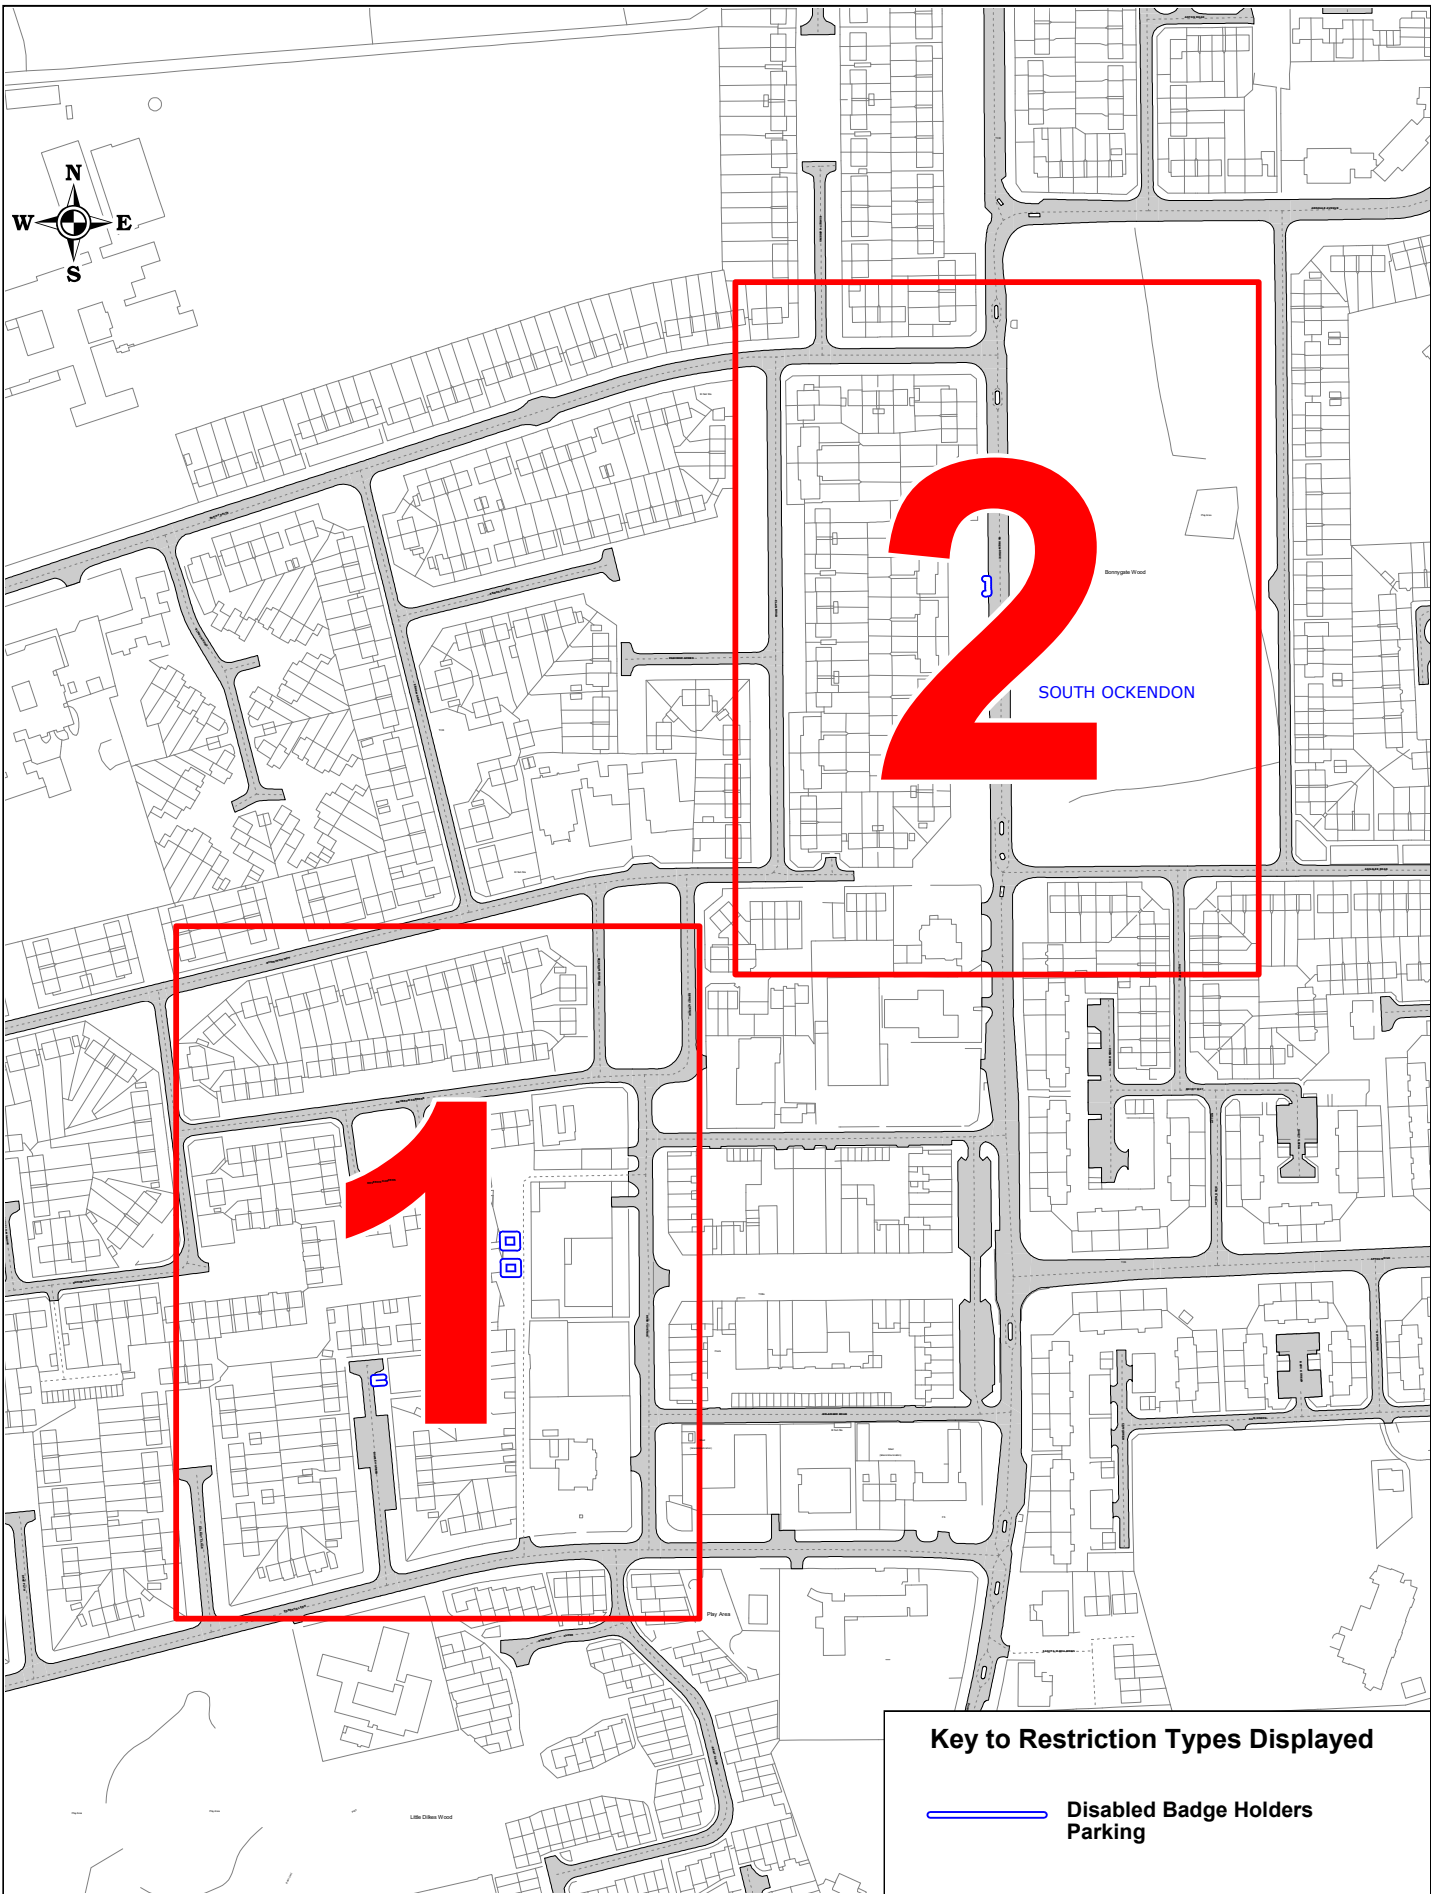

Key to Restriction Types Displayed

 Disabled Badge Holders Parking

Key to Restriction Types Displayed

 Disabled Badge Holders Parking

SCALE	1 : 1250
DATE	23/09/2019
DRAWING No.	Page 2 of 3
DRAWN BY	

SCALE	1 : 3400
DATE	23/09/2019
DRAWING No.	Page 3 of 3
DRAWN BY	