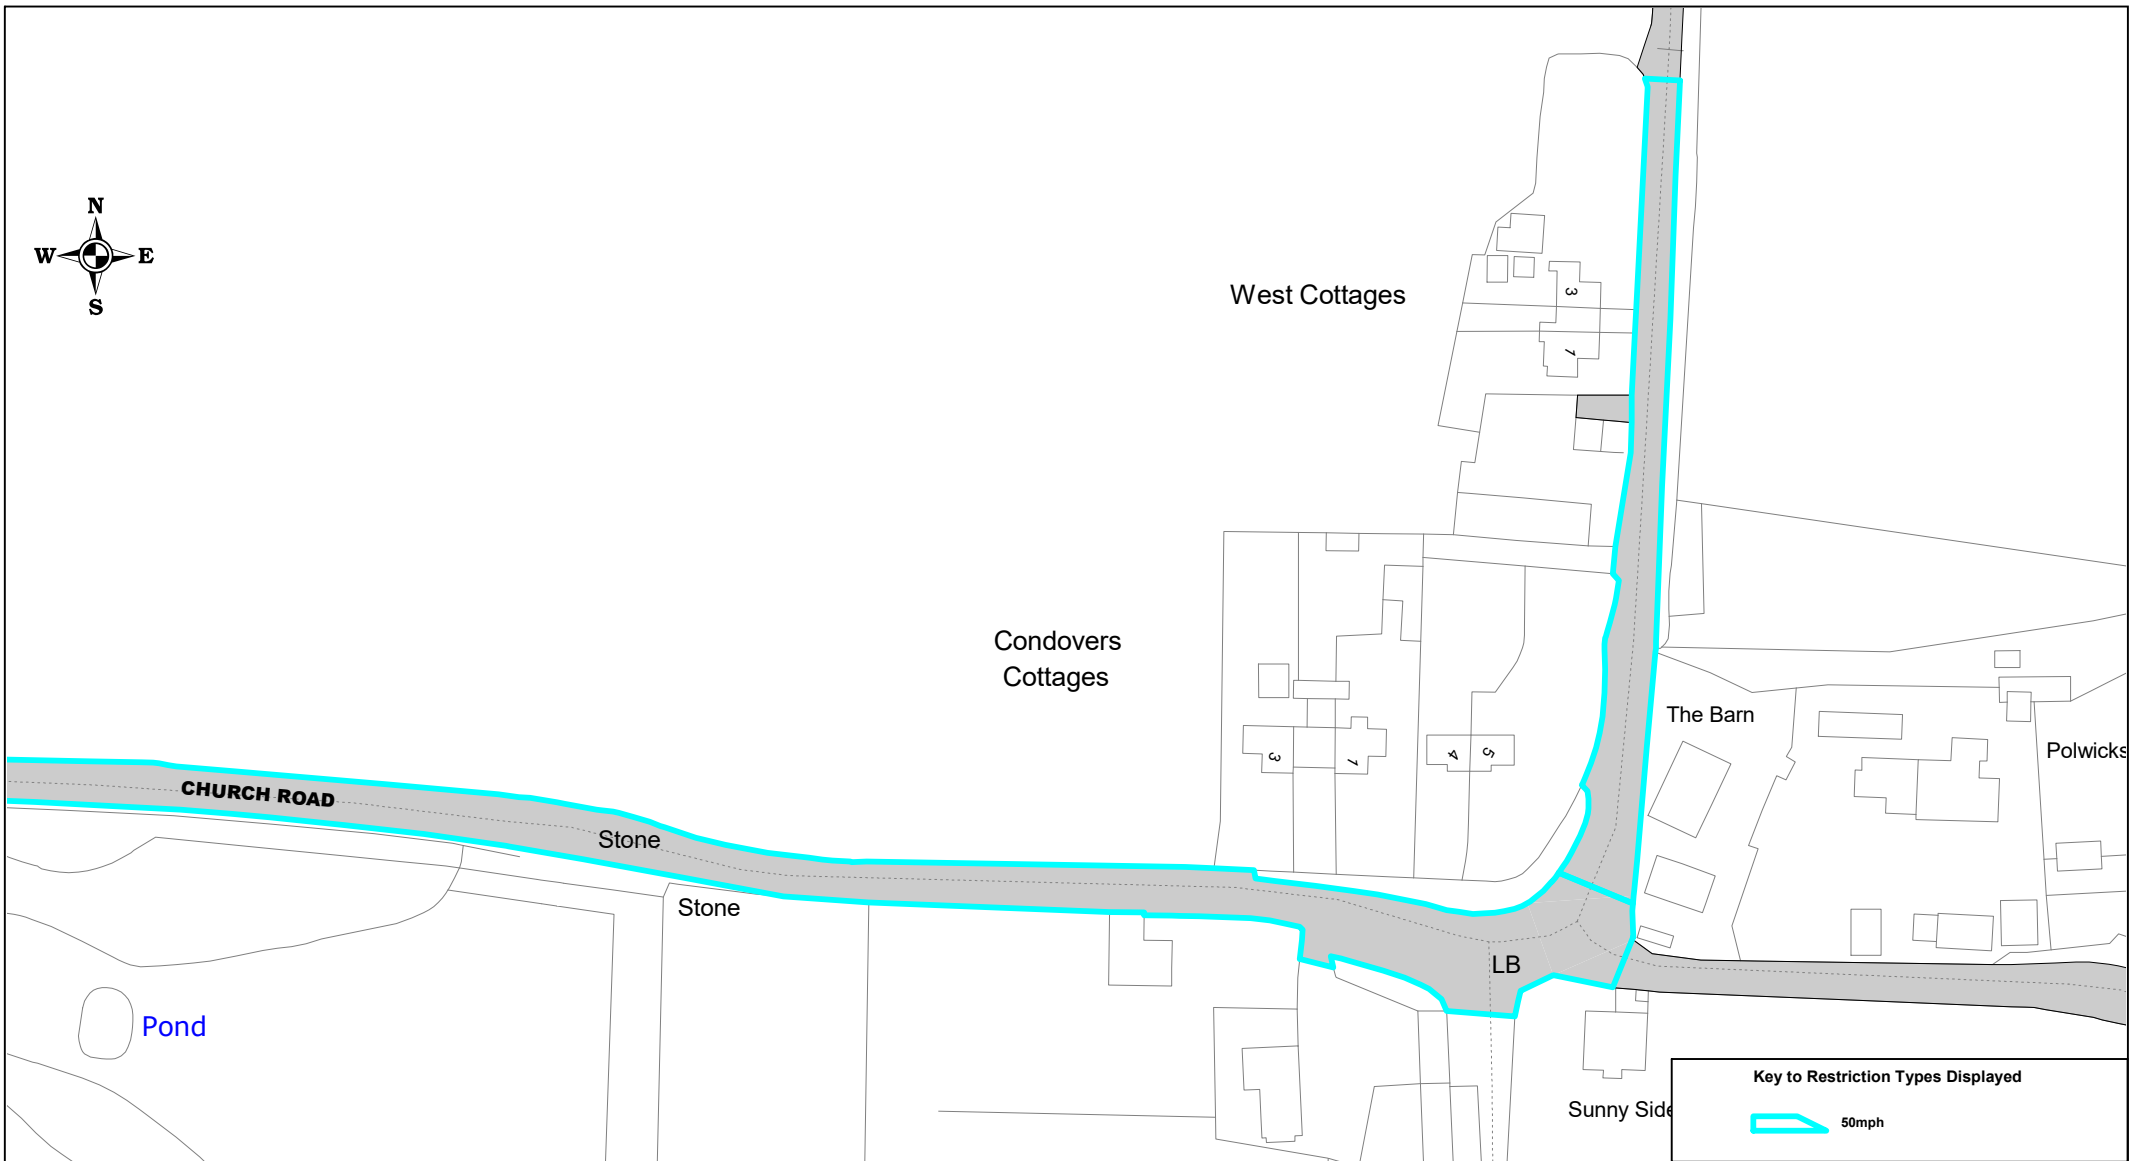

Key to Restriction Types Displayed

 50mph

Rural Road Speed Reduction No.2
Church Road, West Tilbury

© Crown copyright. All rights reserved
Thurrock Council
Licence No. 100025457 2022

SCALE	1 : 1250
DATE	16/02/2022
DRAWING No.	Page 2 of 3
DRAWN BY	

Key to Restriction Types Displayed

 50mph

SCALE	1 : 1250
DATE	16/02/2022
DRAWING No.	Page 3 of 3
DRAWN BY	