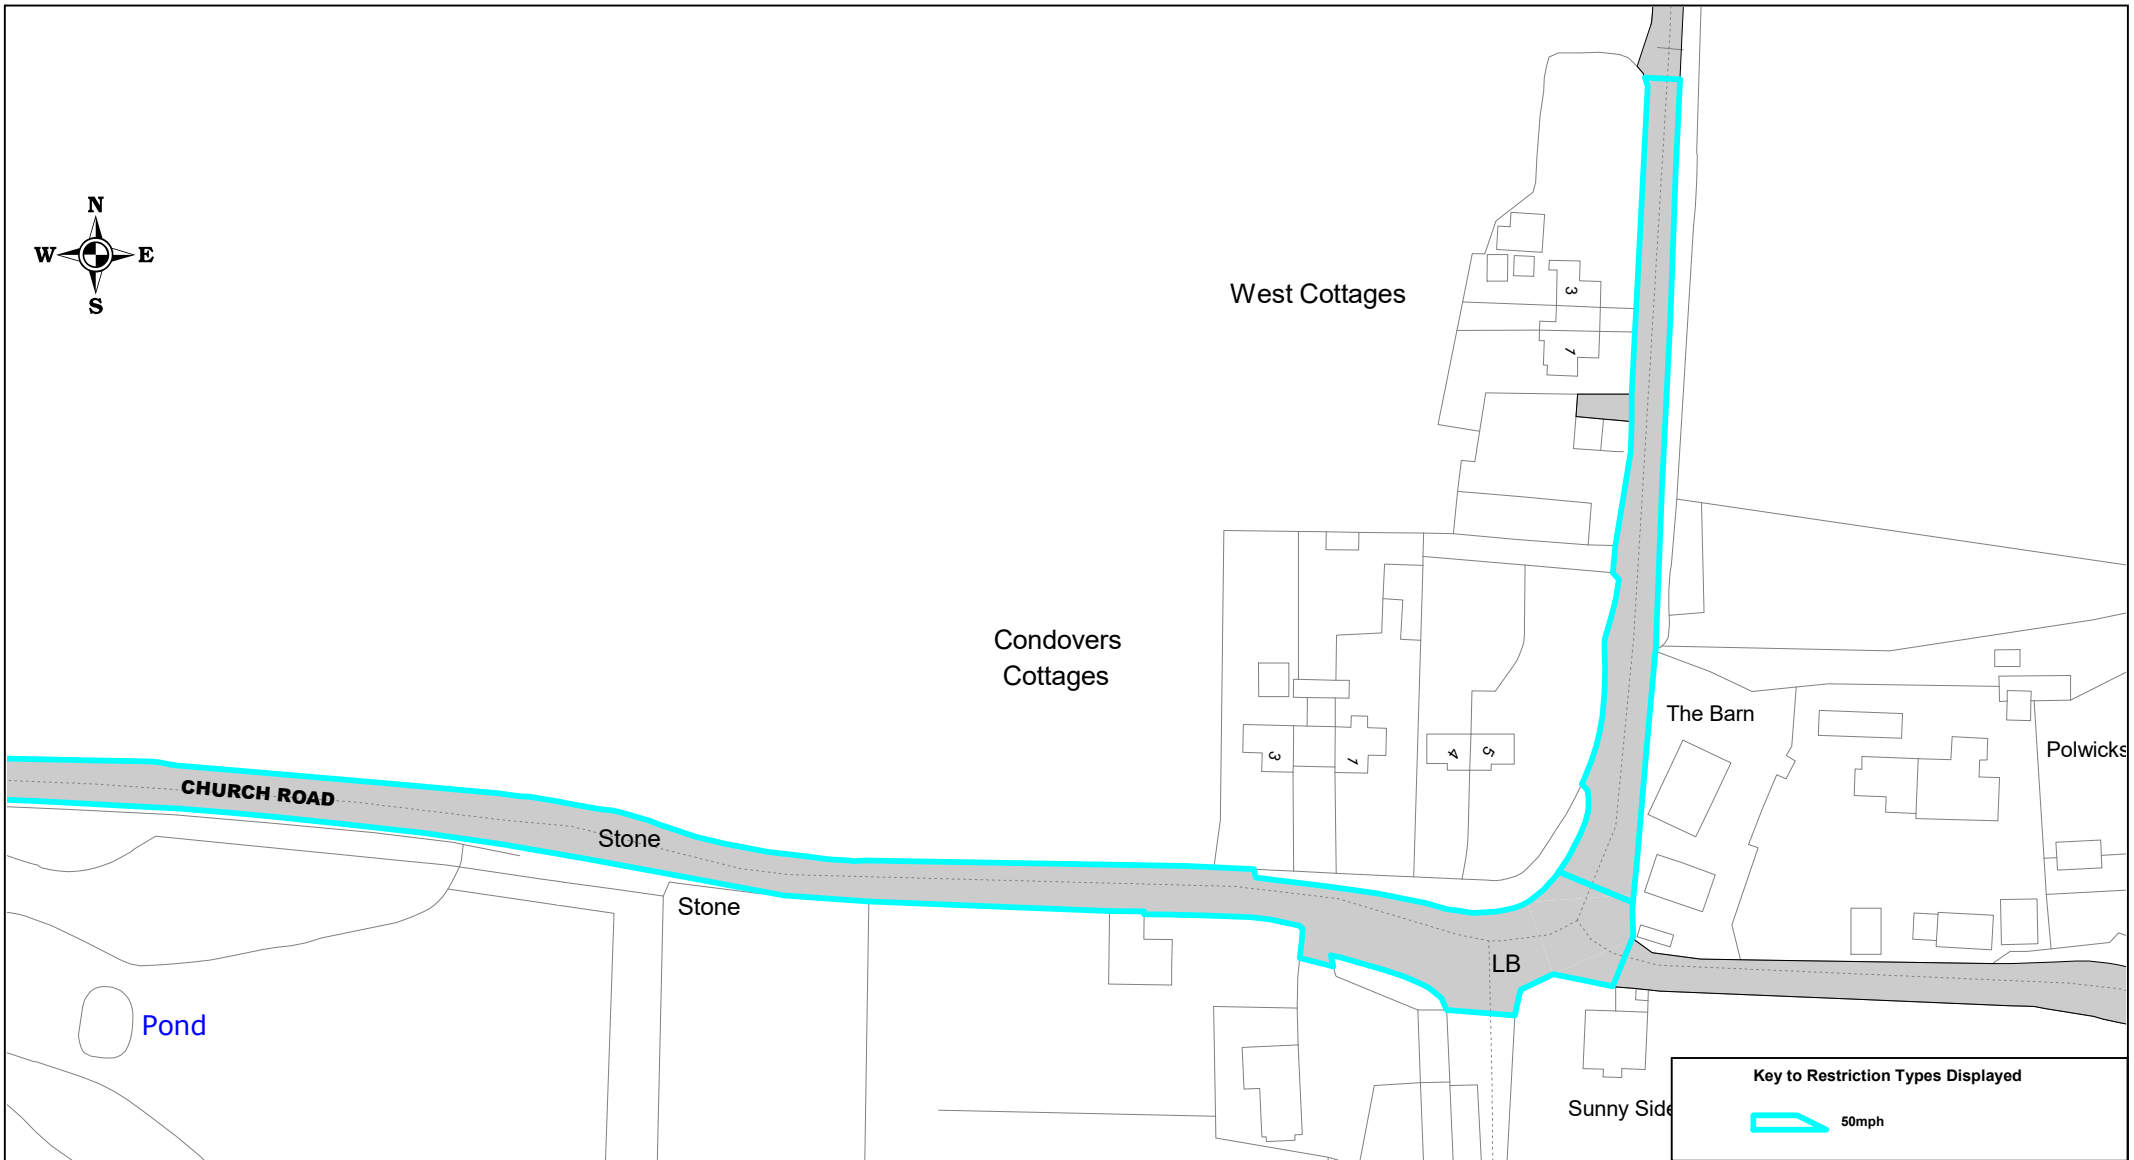

Key to Restriction Types Displayed

 50mph

Rural Road Speed Reduction No.2
Church Road, West Tilbury

© Crown copyright. All rights reserved
Thurrock Council
Licence No. 100025457 2022

SCALE	1 : 1250
DATE	16/02/2022
DRAWING No.	Page 2 of 3
DRAWN BY	

SCALE	1 : 1250
DATE	16/02/2022
DRAWING No.	Page 3 of 3
DRAWN BY	