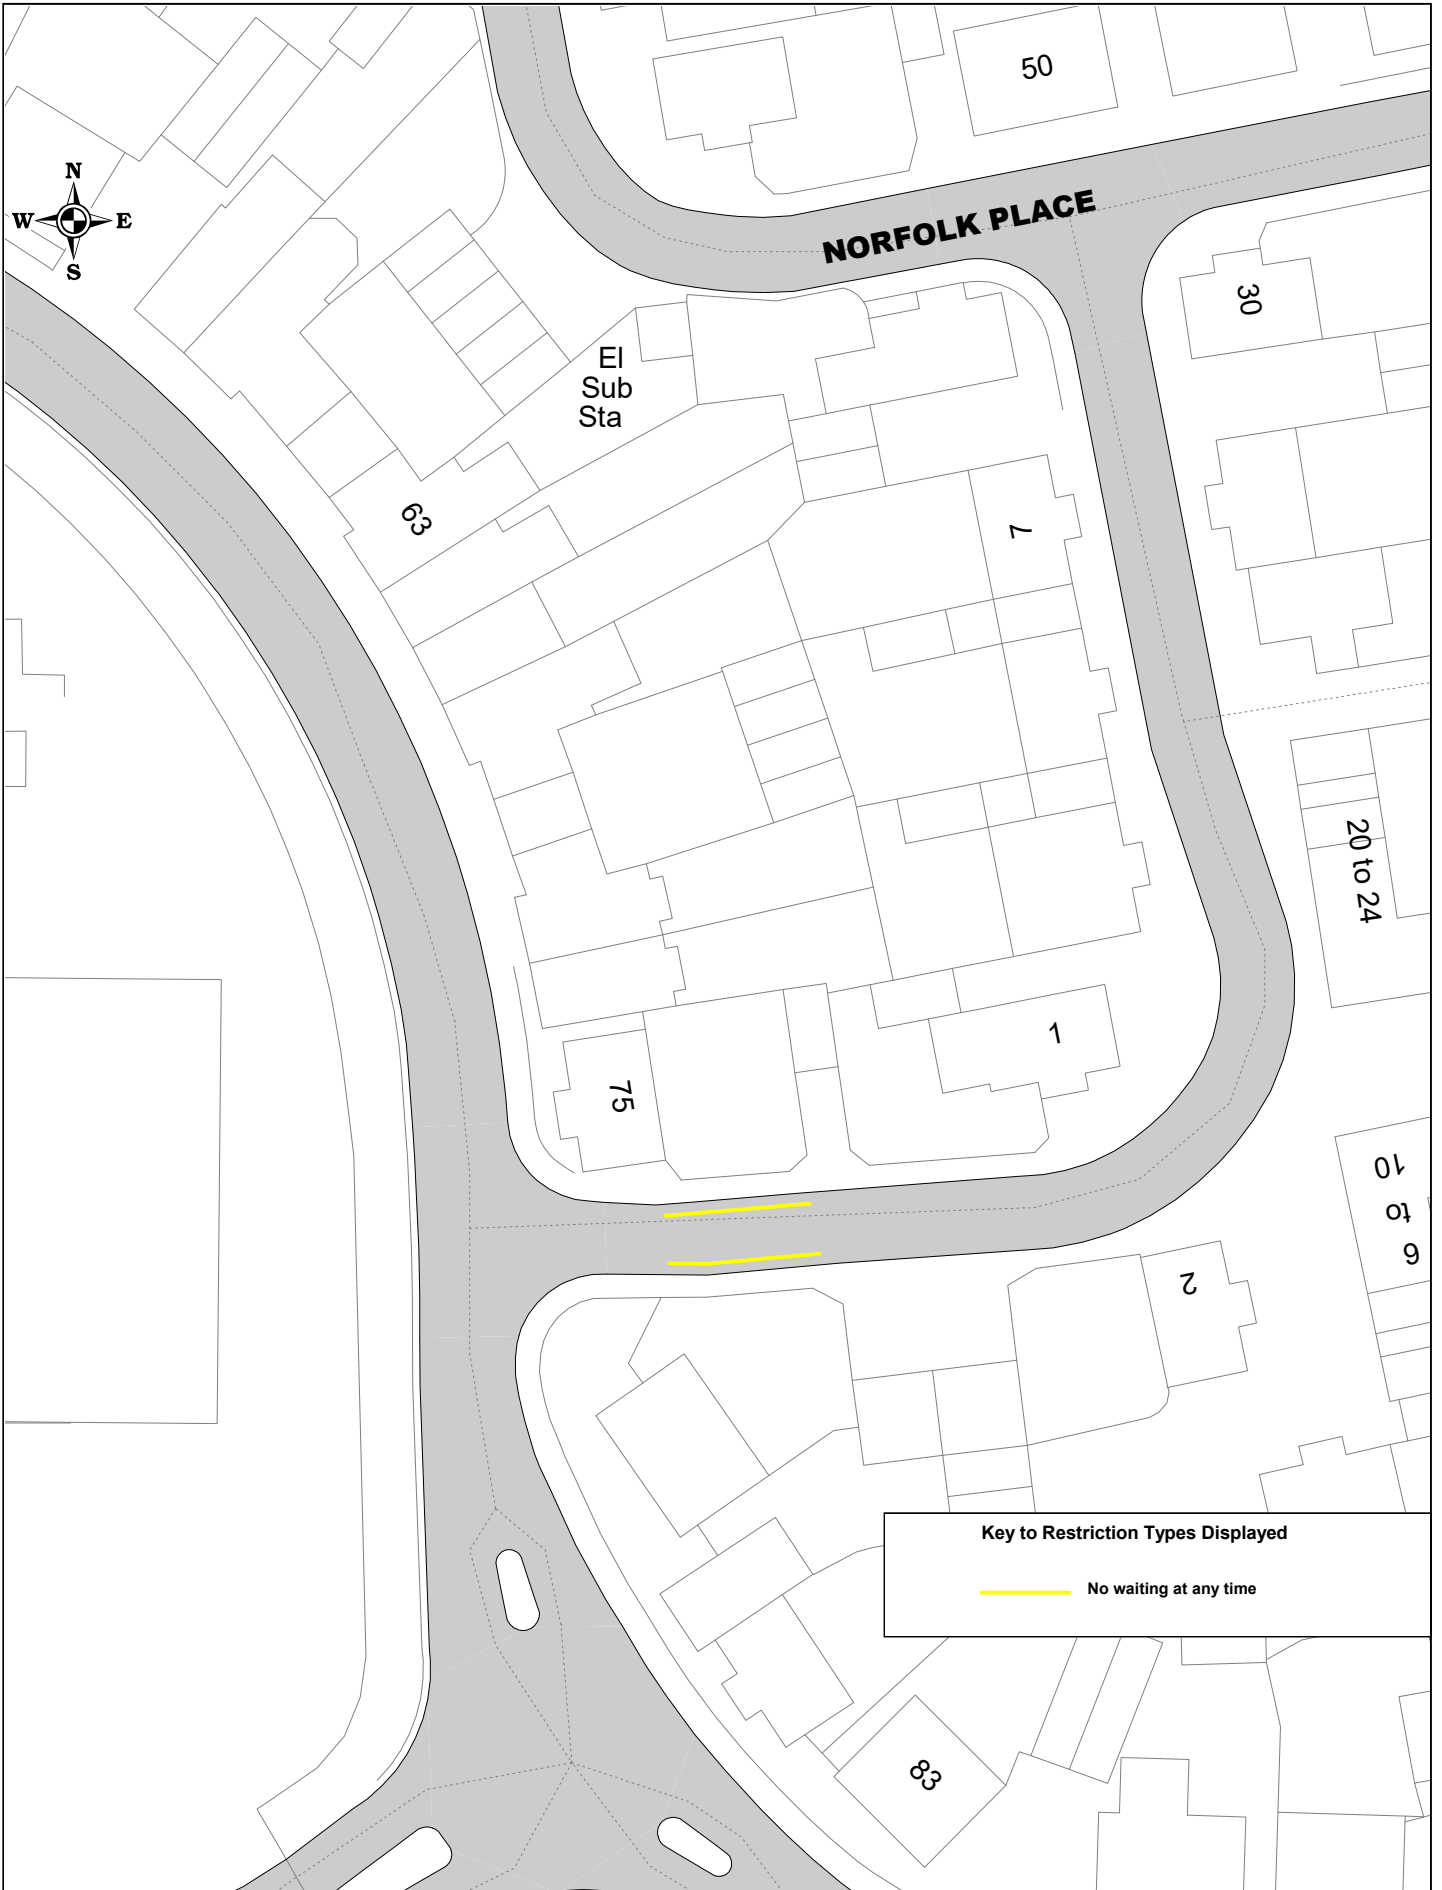

— No waiting Mon-Fri 1pm-2pm

— No waiting at any time

Items marked for Revocation

—

SCALE	1 : 500
DATE	16/07/2020
DRAWING No.	Page 1 of 1
DRAWN BY	

Key to Restriction Types Displayed

 No waiting at any time