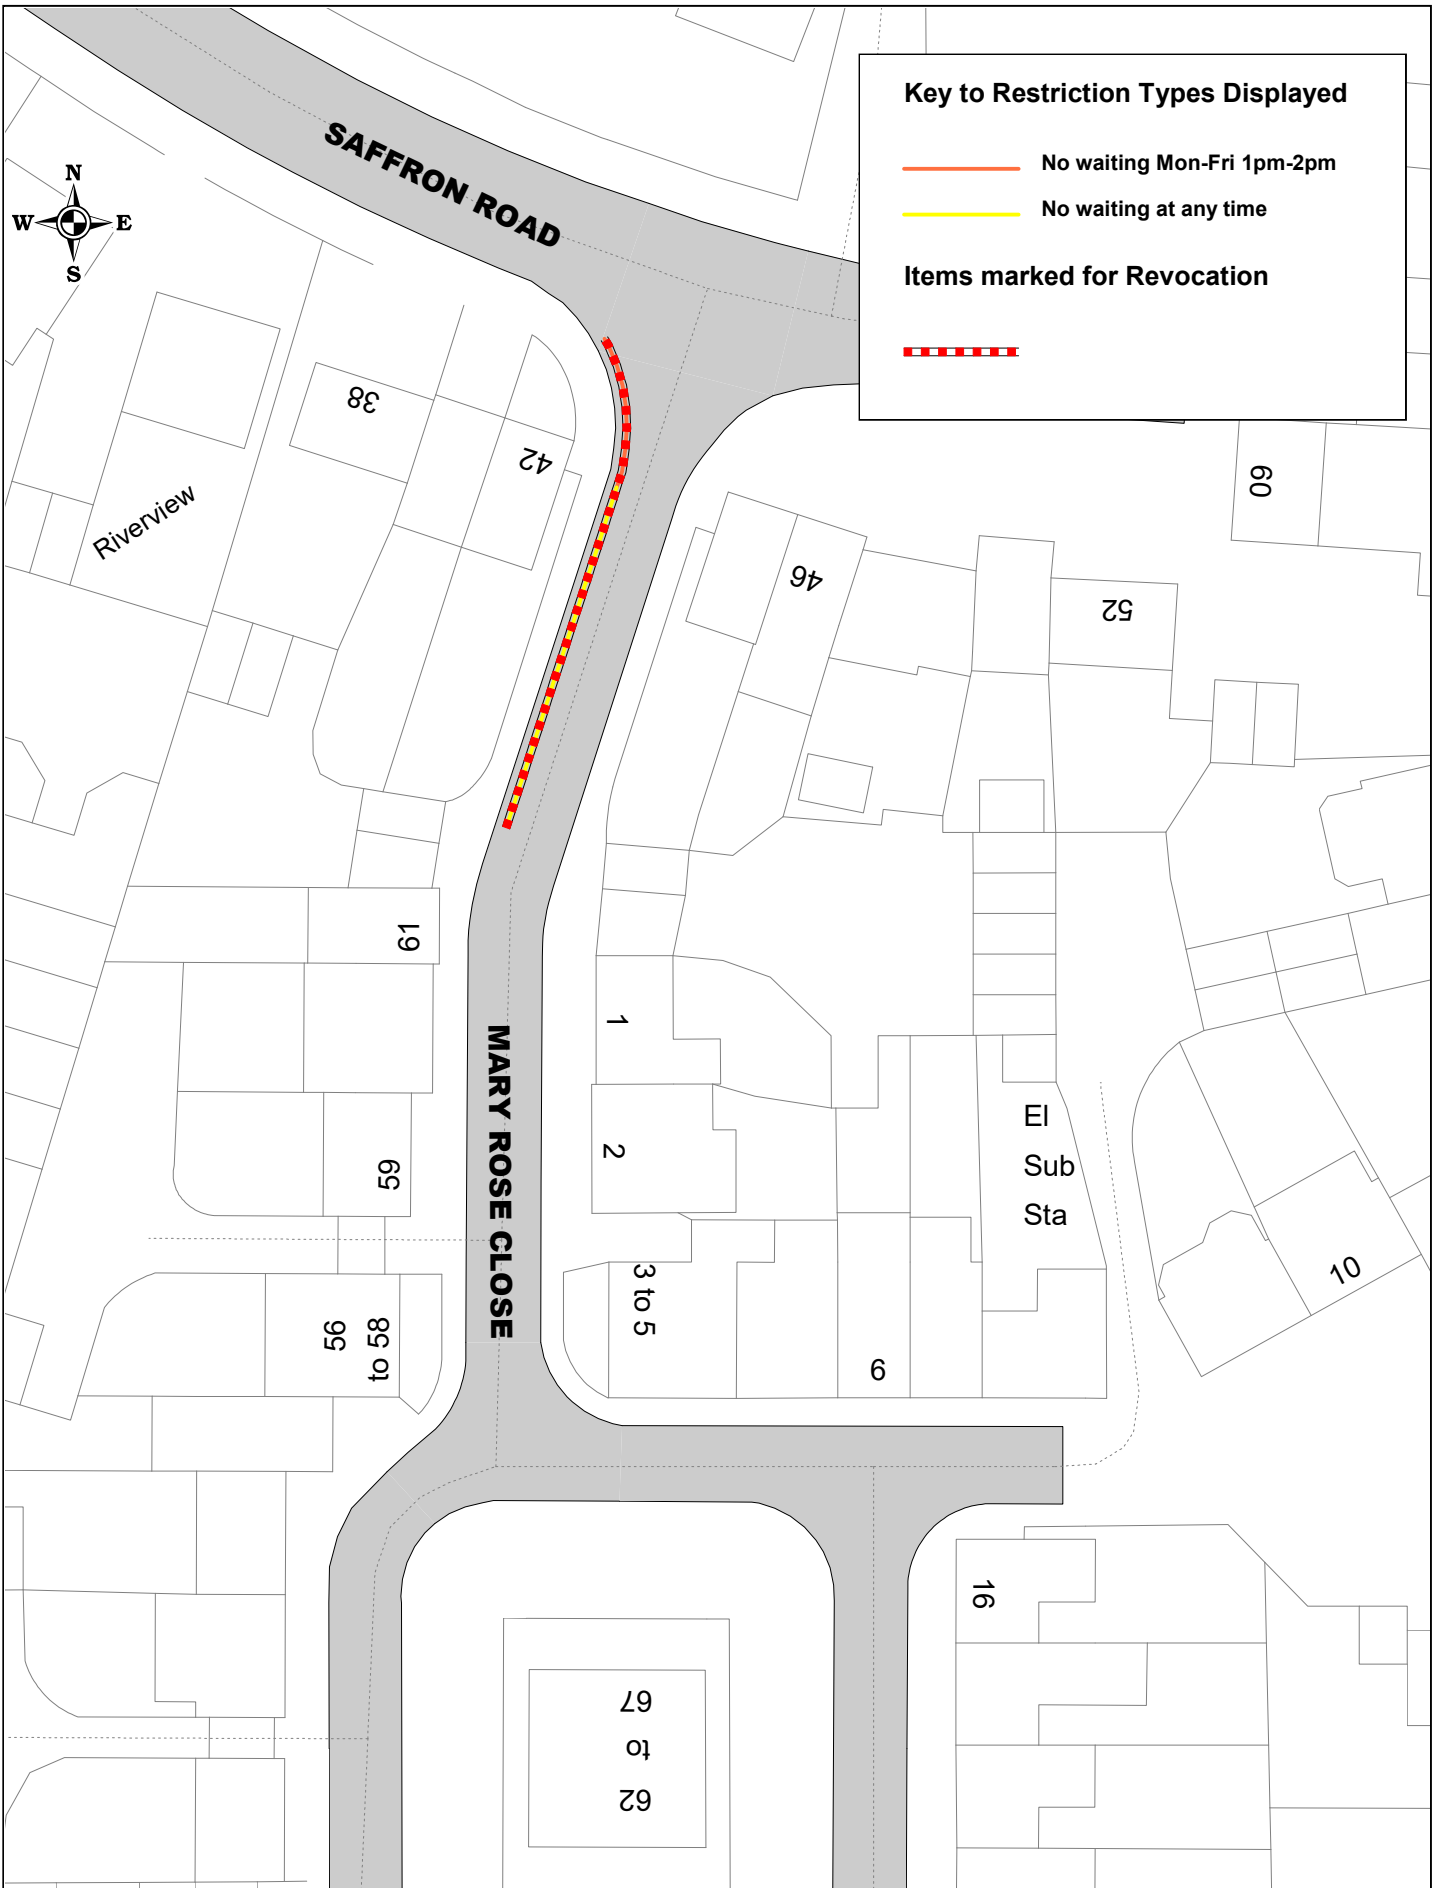

SCALE	1 : 500
DATE	16/07/2020
DRAWING No.	Page 1 of 1
DRAWN BY	

Key to Restriction Types Displayed

— No waiting at any time

Key to Restriction Types Displayed

 No waiting Mon-Fri 1pm-2pm

Key to Restriction Types Displayed

— No waiting Mon-Fri 1pm-2pm

— No waiting at any time

Items marked for Revocation

—

SCALE	1 : 500
DATE	16/07/2020
DRAWING No.	Page 1 of 1
DRAWN BY	

Key to Restriction Types Displayed

 No waiting at any time