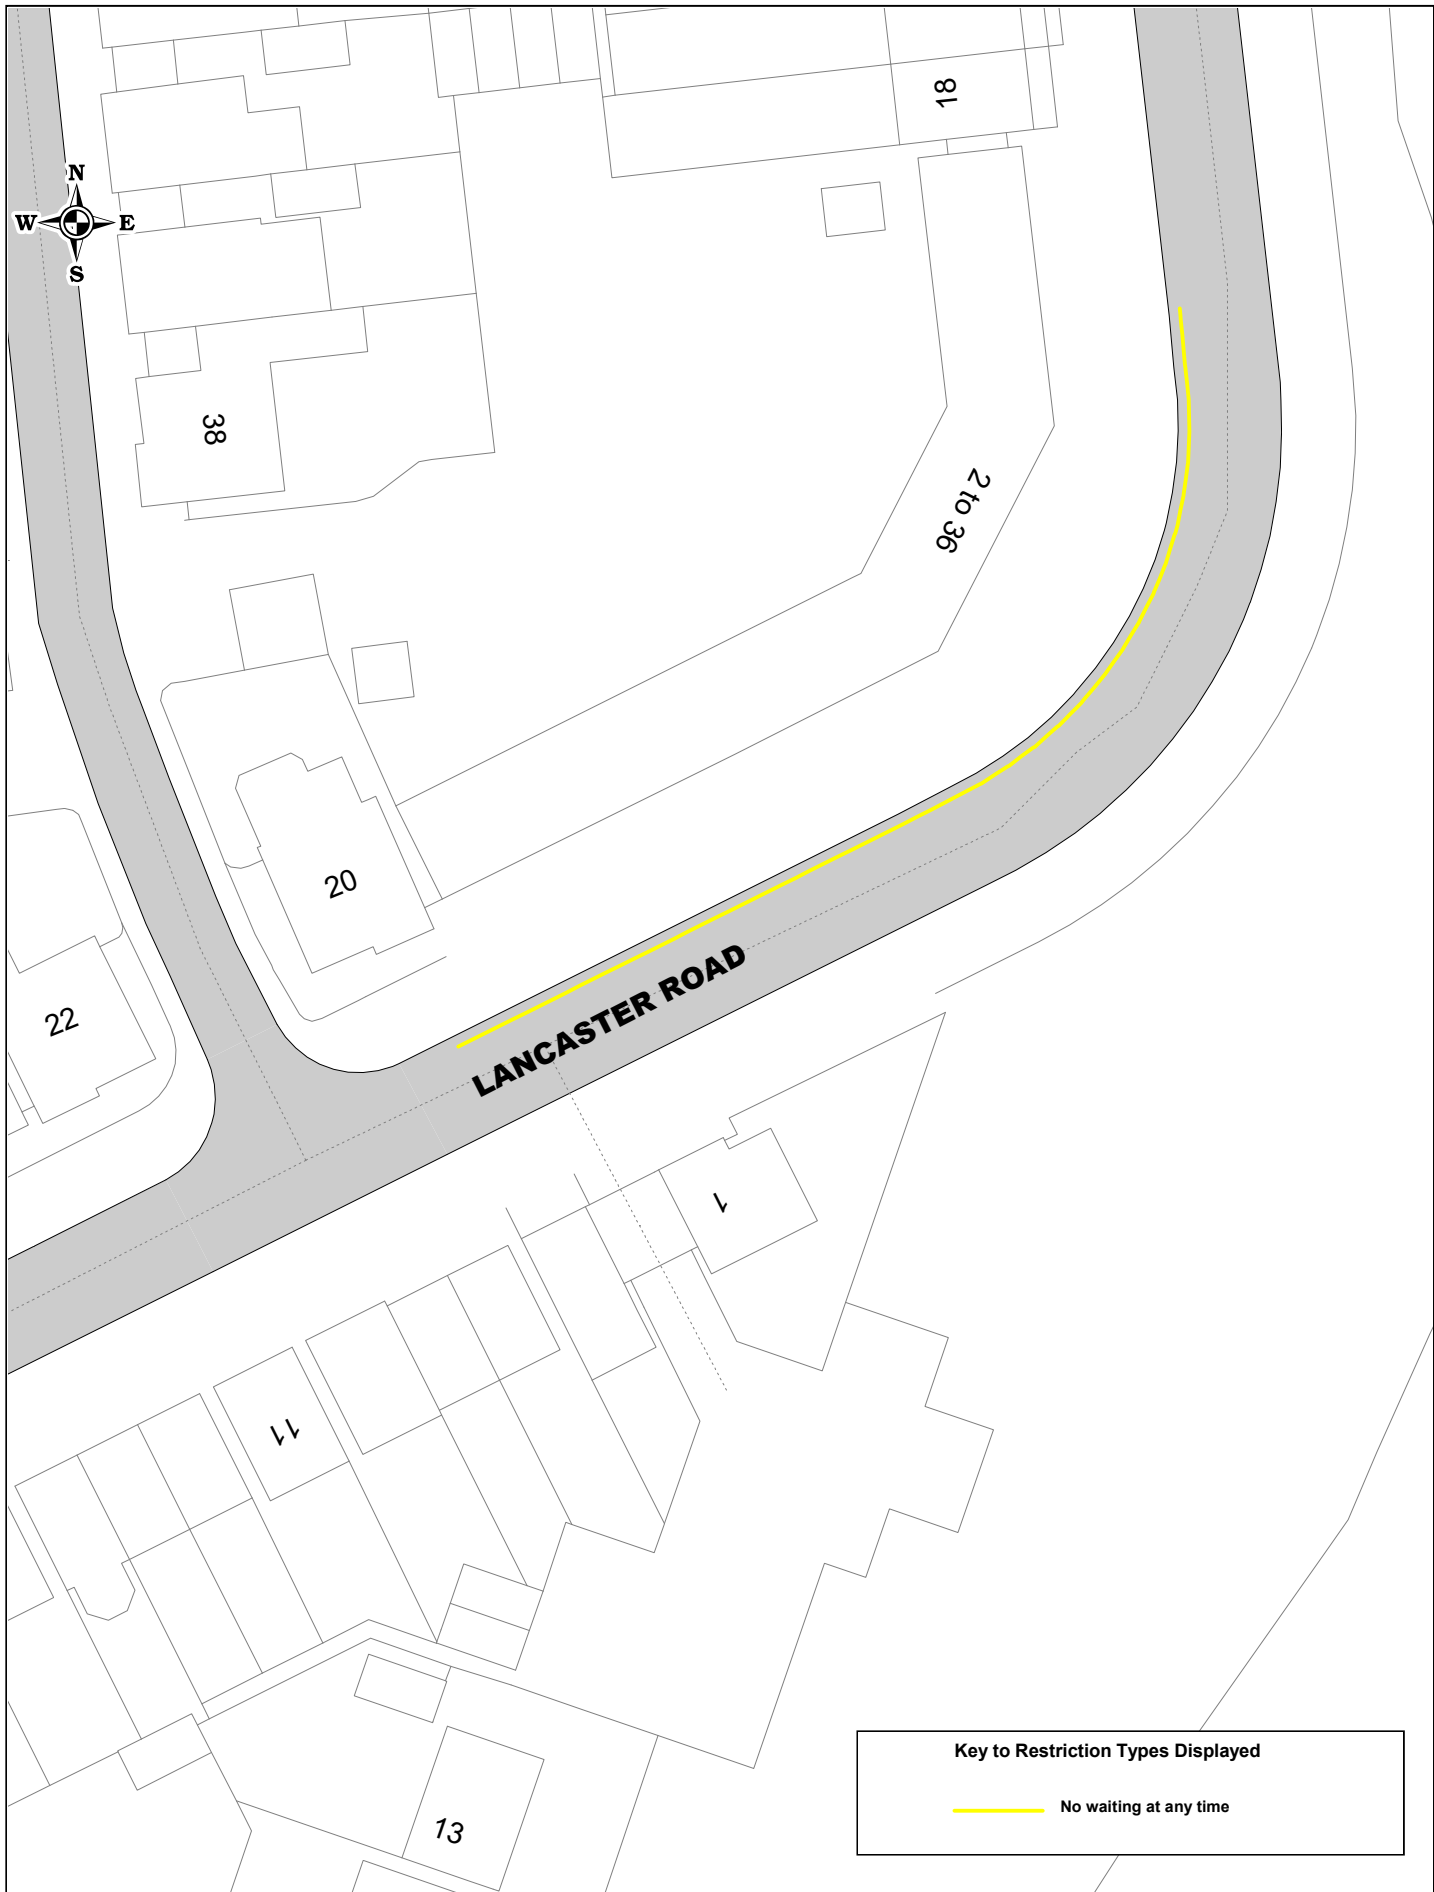

SCALE	1 : 500
DATE	16/07/2020
DRAWING No.	Page 1 of 1
DRAWN BY	

Key to Restriction Types Displayed

— No waiting at any time

Key to Restriction Types Displayed

 No waiting Mon-Fri 1pm-2pm

Key to Restriction Types Displayed

— No waiting Mon-Fri 1pm-2pm

— No waiting at any time

Items marked for Revocation

—

SCALE	1 : 500
DATE	16/07/2020
DRAWING No.	Page 1 of 1
DRAWN BY	

Key to Restriction Types Displayed

 No waiting at any time