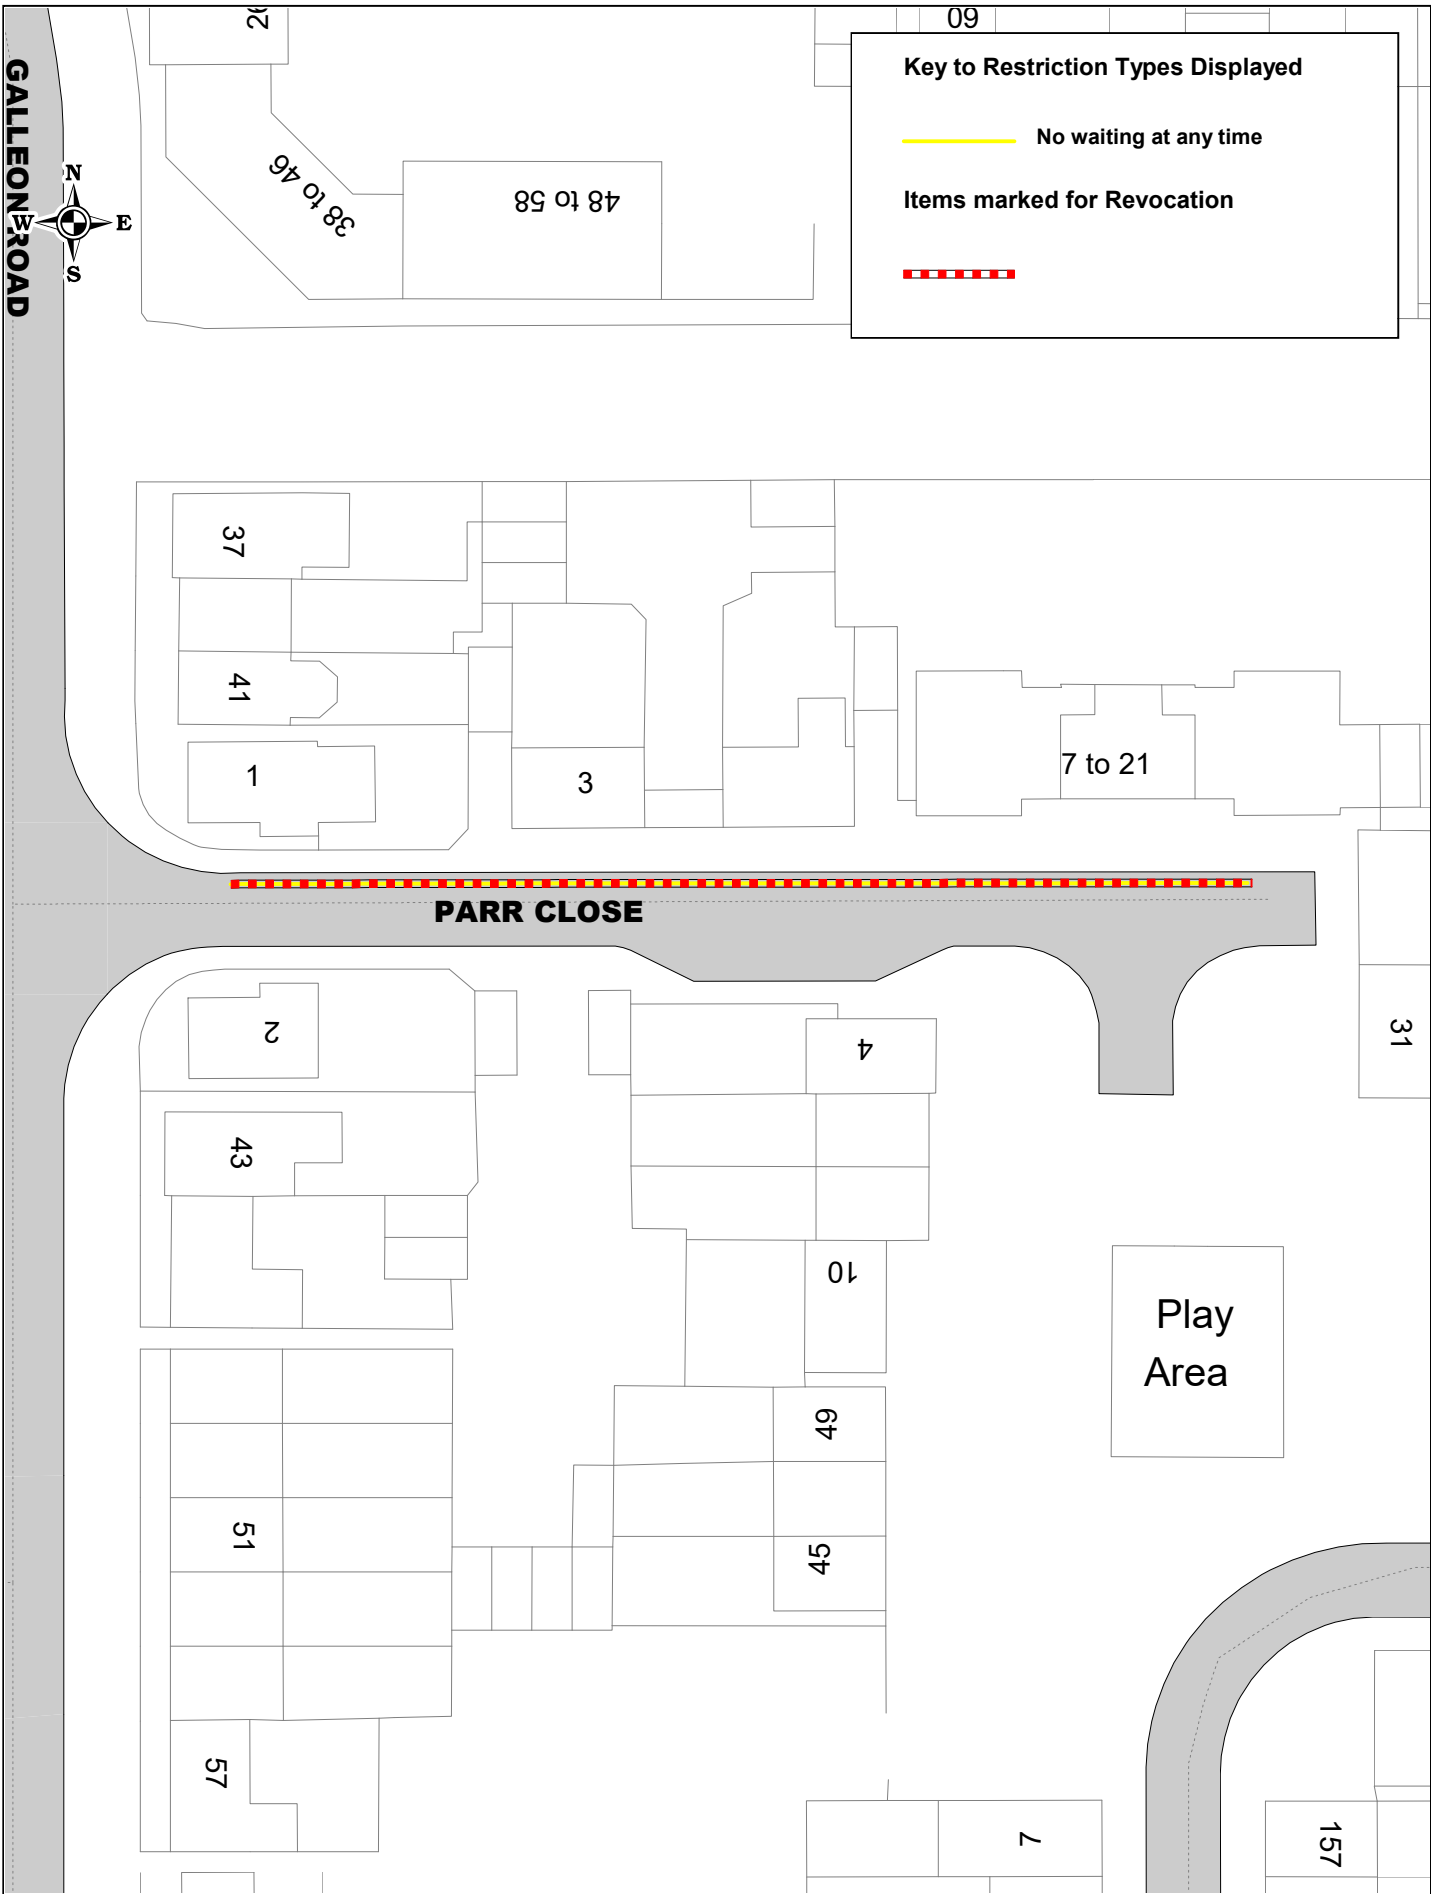

— No waiting Mon-Fri 1pm-2pm

— No waiting at any time

Items marked for Revocation

—

SCALE	1 : 500
DATE	16/07/2020
DRAWING No.	Page 1 of 1
DRAWN BY	

Key to Restriction Types Displayed

 No waiting at any time