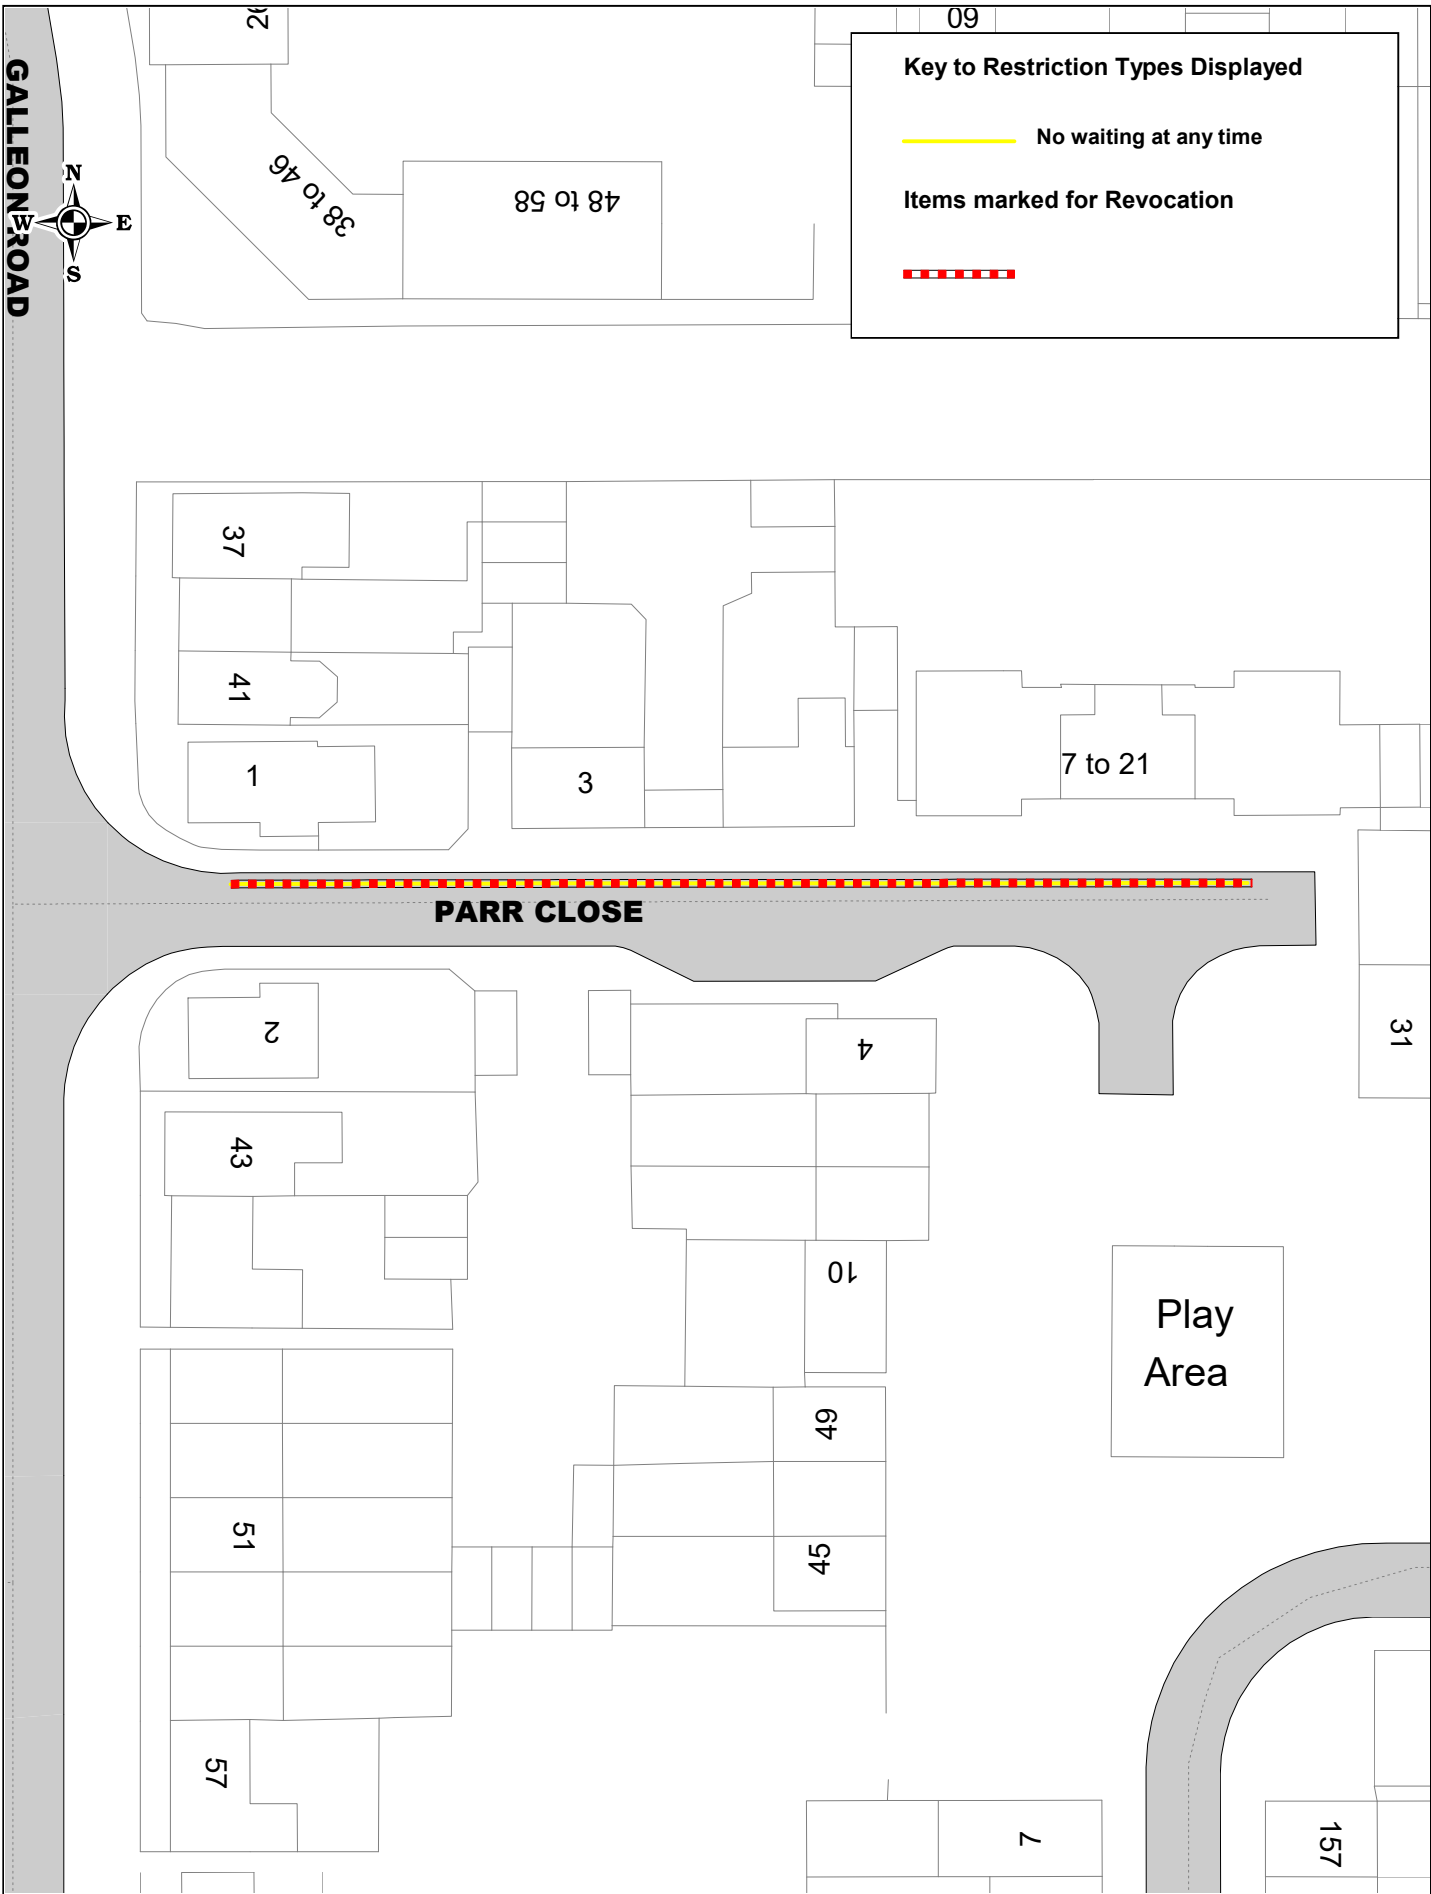

— No waiting Mon-Fri 1pm-2pm

— No waiting at any time

Items marked for Revocation

—

SCALE	1 : 500
DATE	16/07/2020
DRAWING No.	Page 1 of 1
DRAWN BY	

Key to Restriction Types Displayed
— No waiting at any time

SCALE	1 : 500
DATE	16/07/2020
DRAWING No.	Page 1 of 1
DRAWN BY	

SCALE	1 : 500
DATE	16/07/2020
DRAWING No.	Page 1 of 1
DRAWN BY	

Key to Restriction Types Displayed

 No waiting at any time