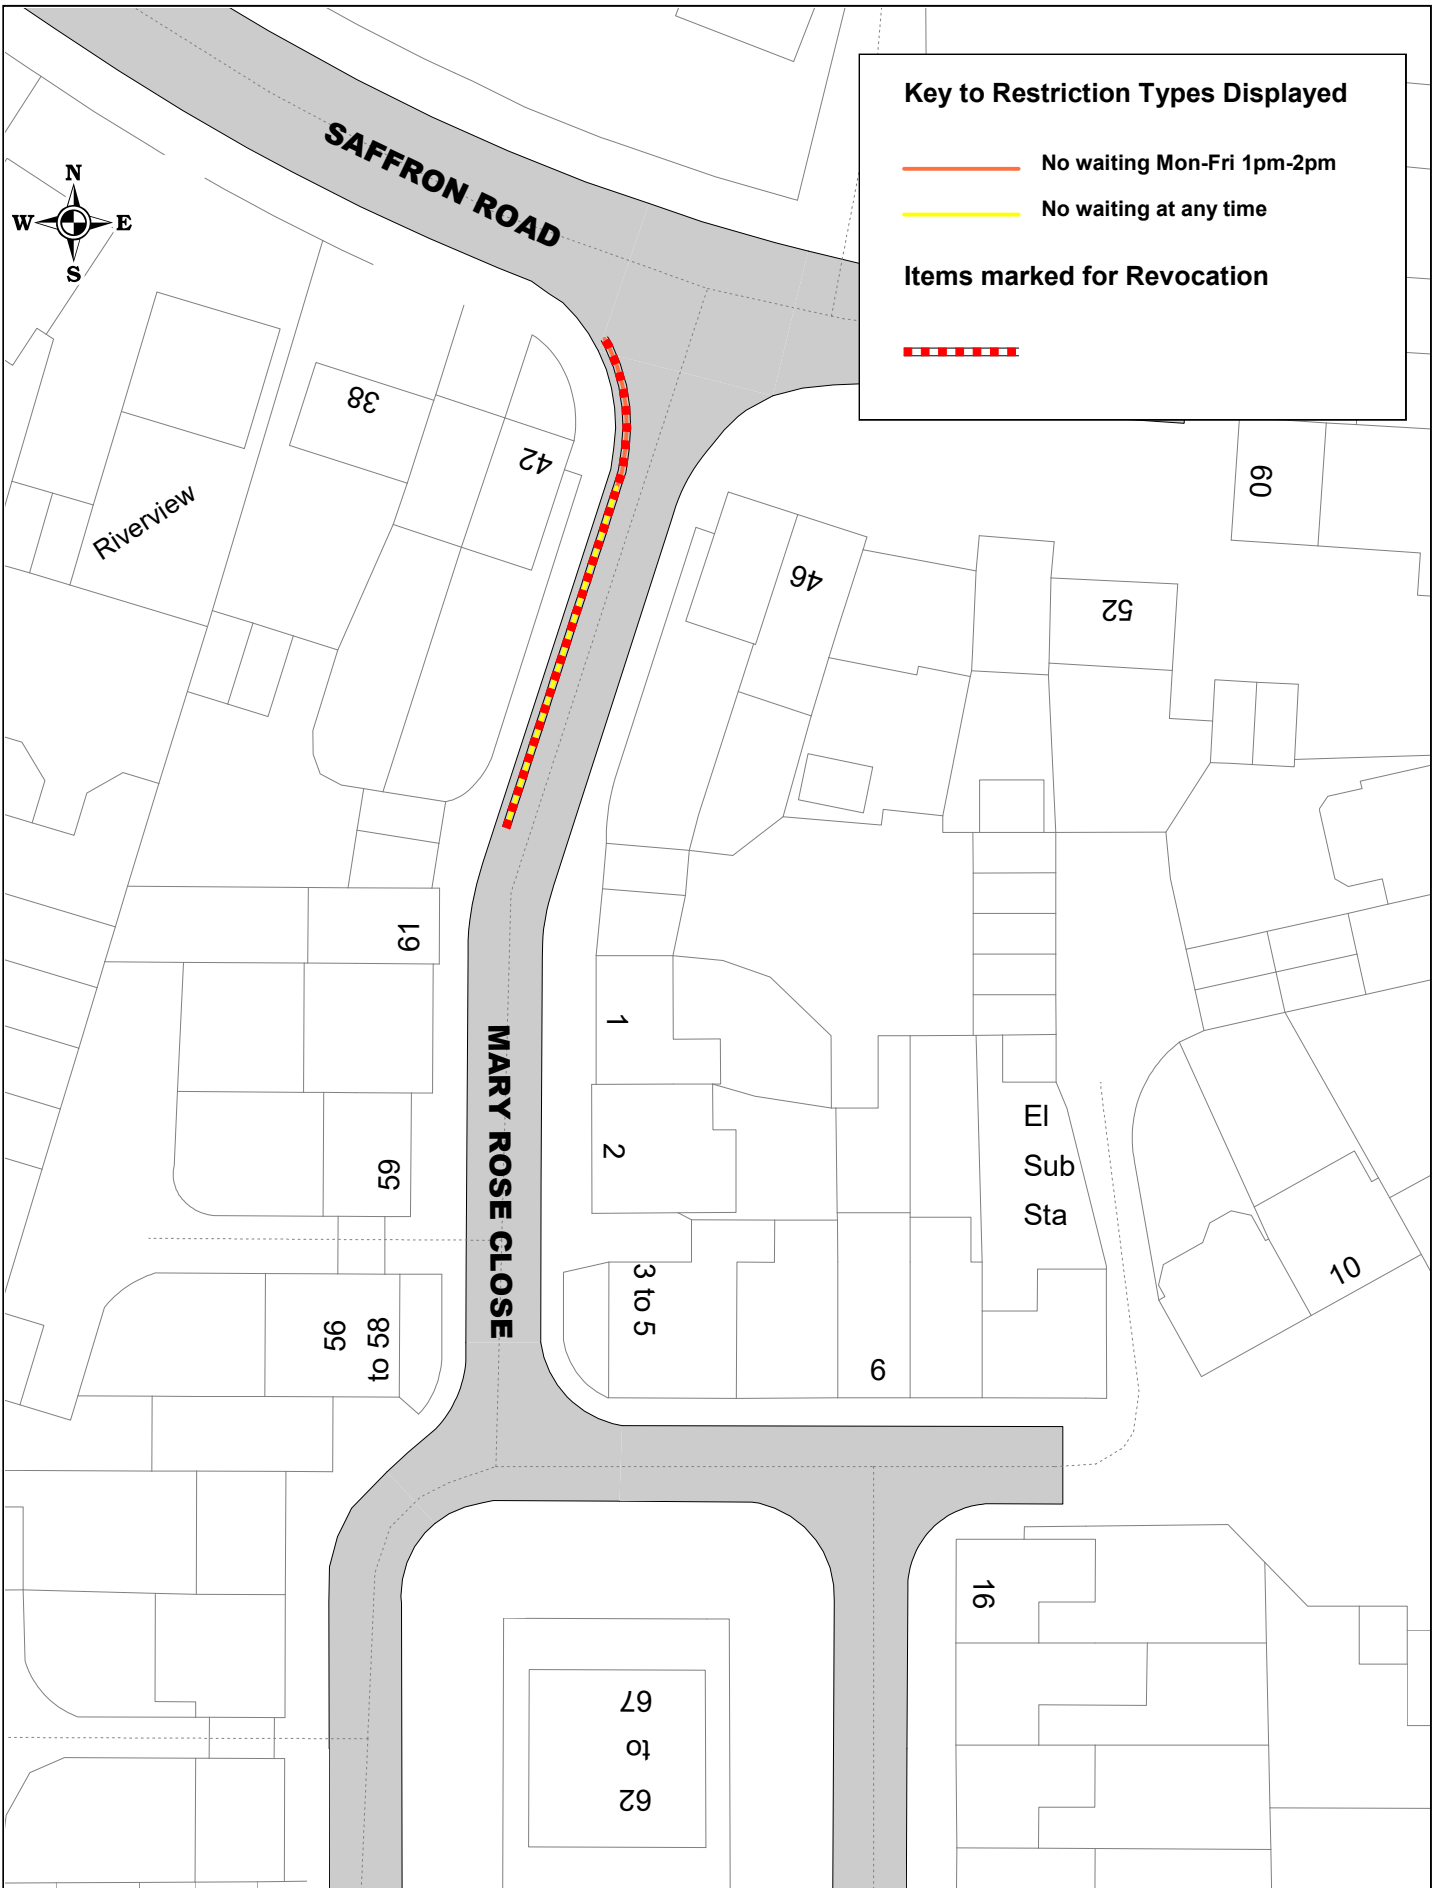

Key to Restriction Types Displayed

— No waiting at any time

Key to Restriction Types Displayed

 No waiting Mon-Fri 1pm-2pm

SCALE	1 : 800
DATE	16/07/2020
DRAWING No.	Page 1 of 1
DRAWN BY	

Key to Restriction Types Displayed

— No waiting Mon-Fri 1pm-2pm

— No waiting at any time

Items marked for Revocation

—

SCALE	1 : 500
DATE	16/07/2020
DRAWING No.	Page 1 of 1
DRAWN BY	

Key to Restriction Types Displayed
— No waiting at any time

SCALE	1 : 500
DATE	16/07/2020
DRAWING No.	Page 1 of 1
DRAWN BY	

SCALE	1 : 500
DATE	16/07/2020
DRAWING No.	Page 1 of 1
DRAWN BY	

Key to Restriction Types Displayed

 No waiting at any time