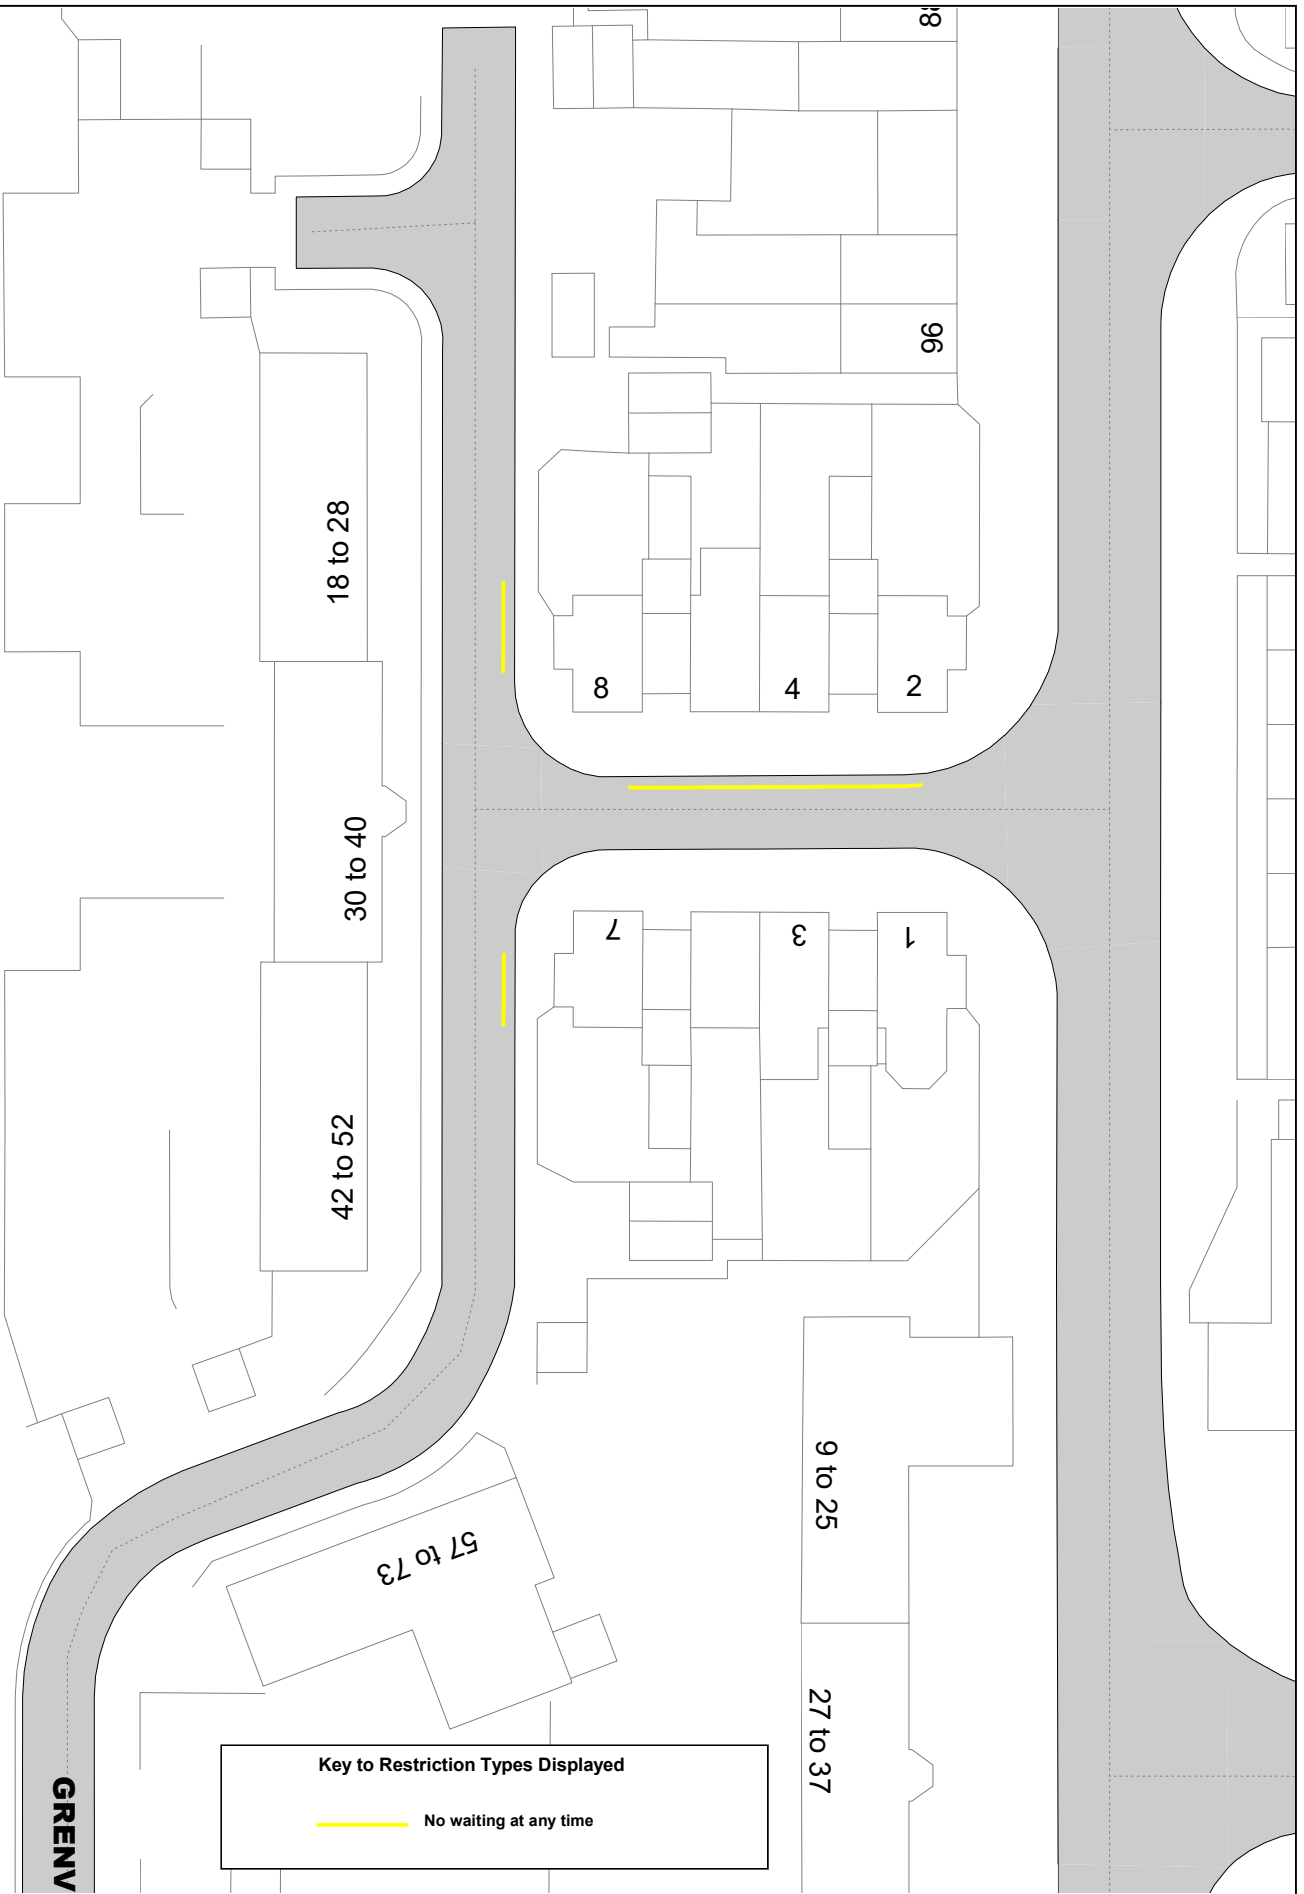

— No waiting Mon-Fri 1pm-2pm

— No waiting at any time

Items marked for Revocation

—

SCALE	1 : 500
DATE	16/07/2020
DRAWING No.	Page 1 of 1
DRAWN BY	

Key to Restriction Types Displayed
— No waiting at any time

SCALE	1 : 500
DATE	16/07/2020
DRAWING No.	Page 1 of 1
DRAWN BY	

SCALE	1 : 500
DATE	16/07/2020
DRAWING No.	Page 1 of 1
DRAWN BY	

Key to Restriction Types Displayed

 No waiting at any time