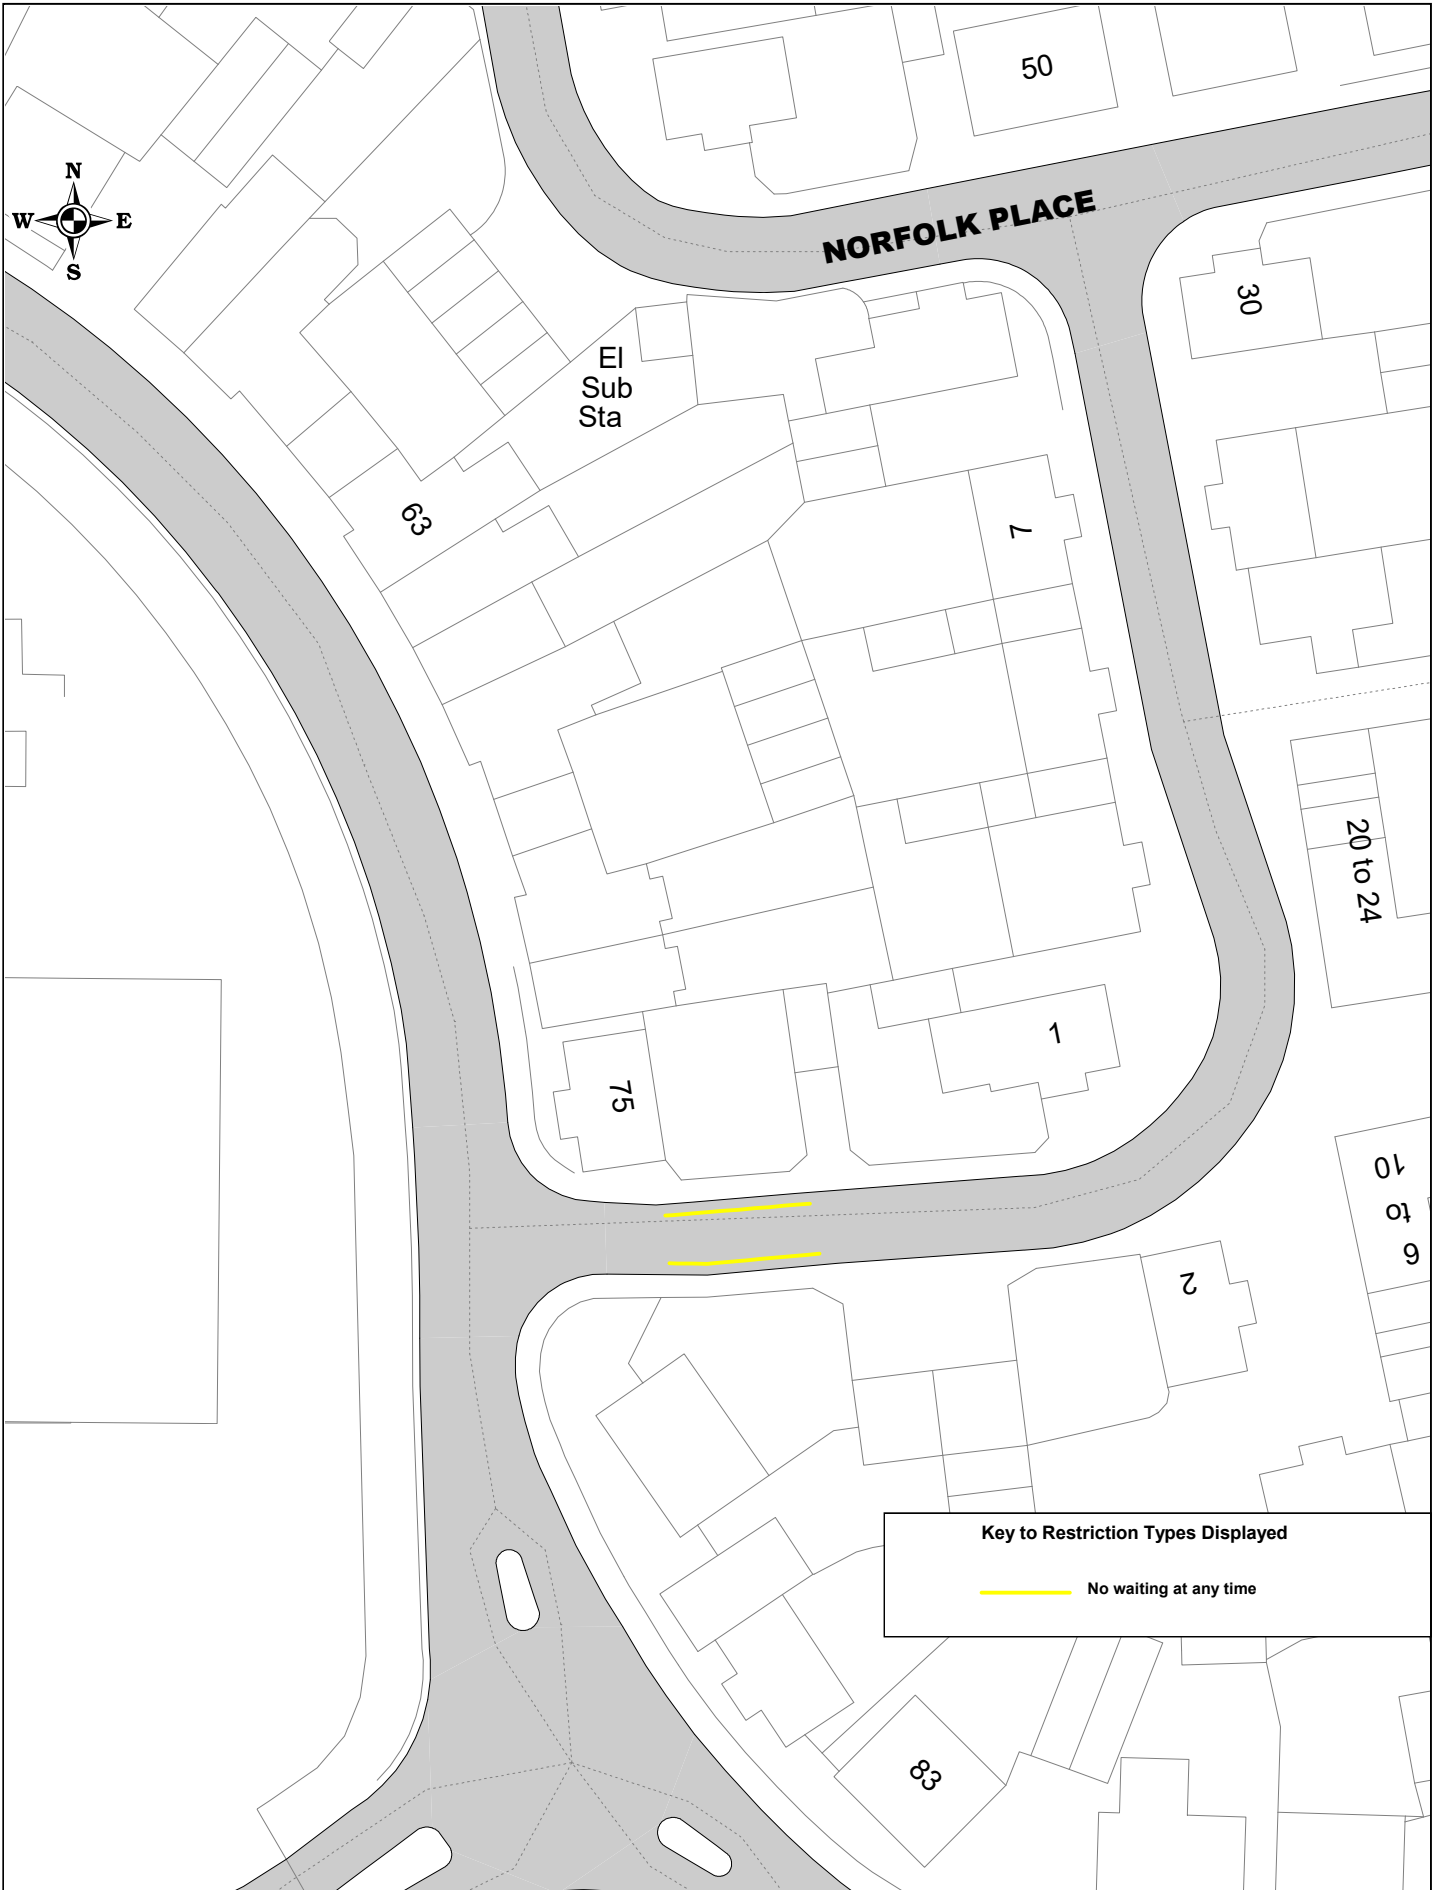

— No waiting Mon-Fri 1pm-2pm

— No waiting at any time

Items marked for Revocation

—

SCALE	1 : 500
DATE	16/07/2020
DRAWING No.	Page 1 of 1
DRAWN BY	

Key to Restriction Types Displayed
— No waiting at any time

SCALE	1 : 500
DATE	16/07/2020
DRAWING No.	Page 1 of 1
DRAWN BY	

SCALE	1 : 500
DATE	16/07/2020
DRAWING No.	Page 1 of 1
DRAWN BY	

Key to Restriction Types Displayed

 No waiting at any time