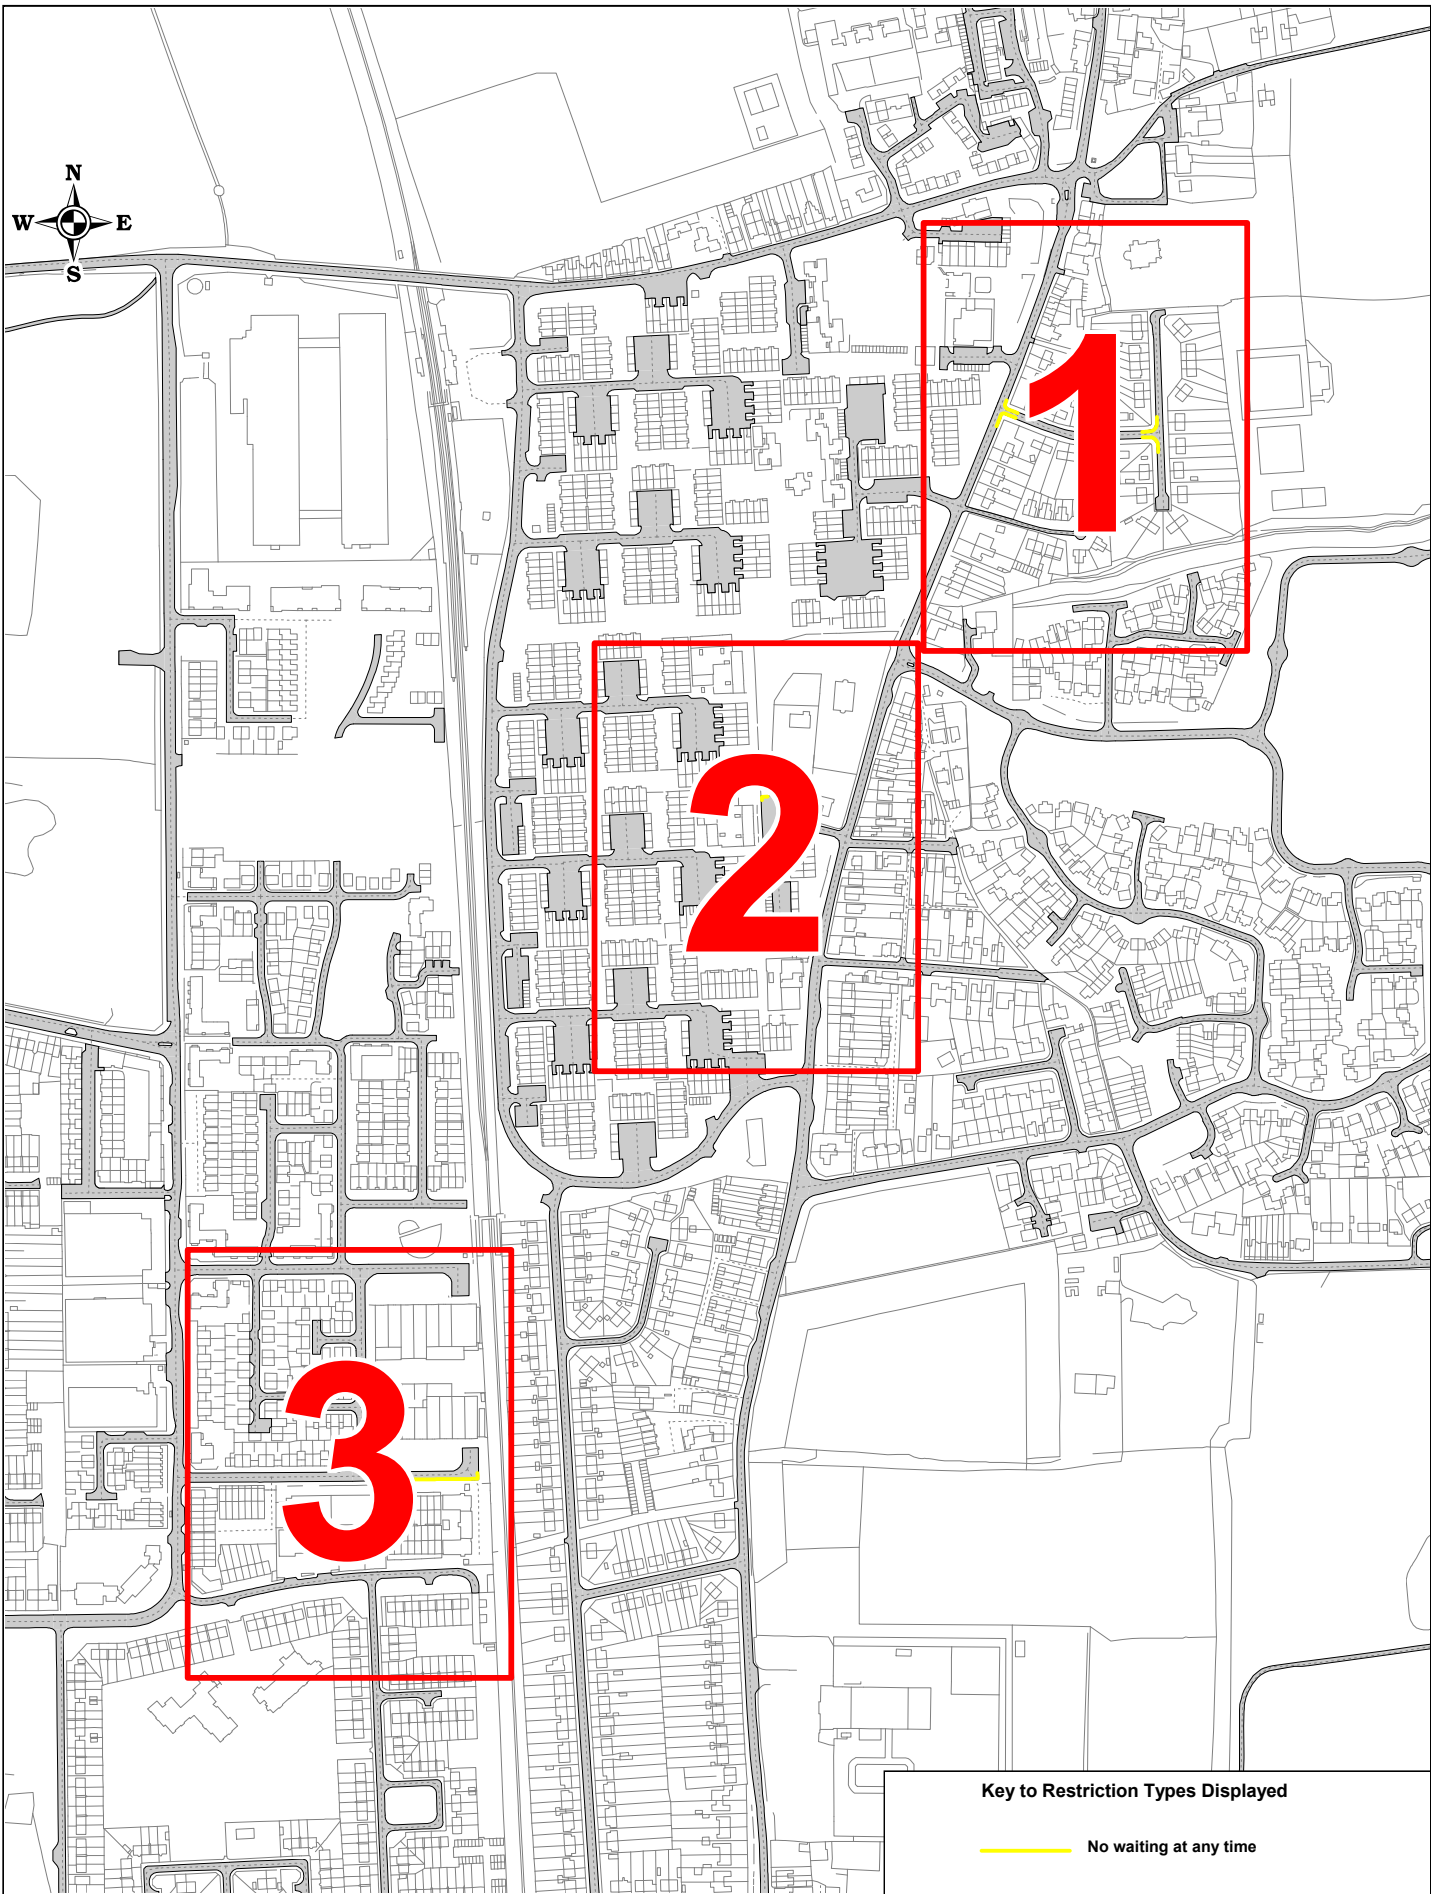

Key to Restriction Types Displayed

— No waiting at any time

Key to Restriction Types Displayed	
	No waiting at any time

Key to Restriction Types Displayed

——— No waiting at any time

Key to Restriction Types Displayed

— No waiting at any time

SCALE	1 : 5500
DATE	23/09/2020
DRAWING No.	Page 4 of 4
DRAWN BY	