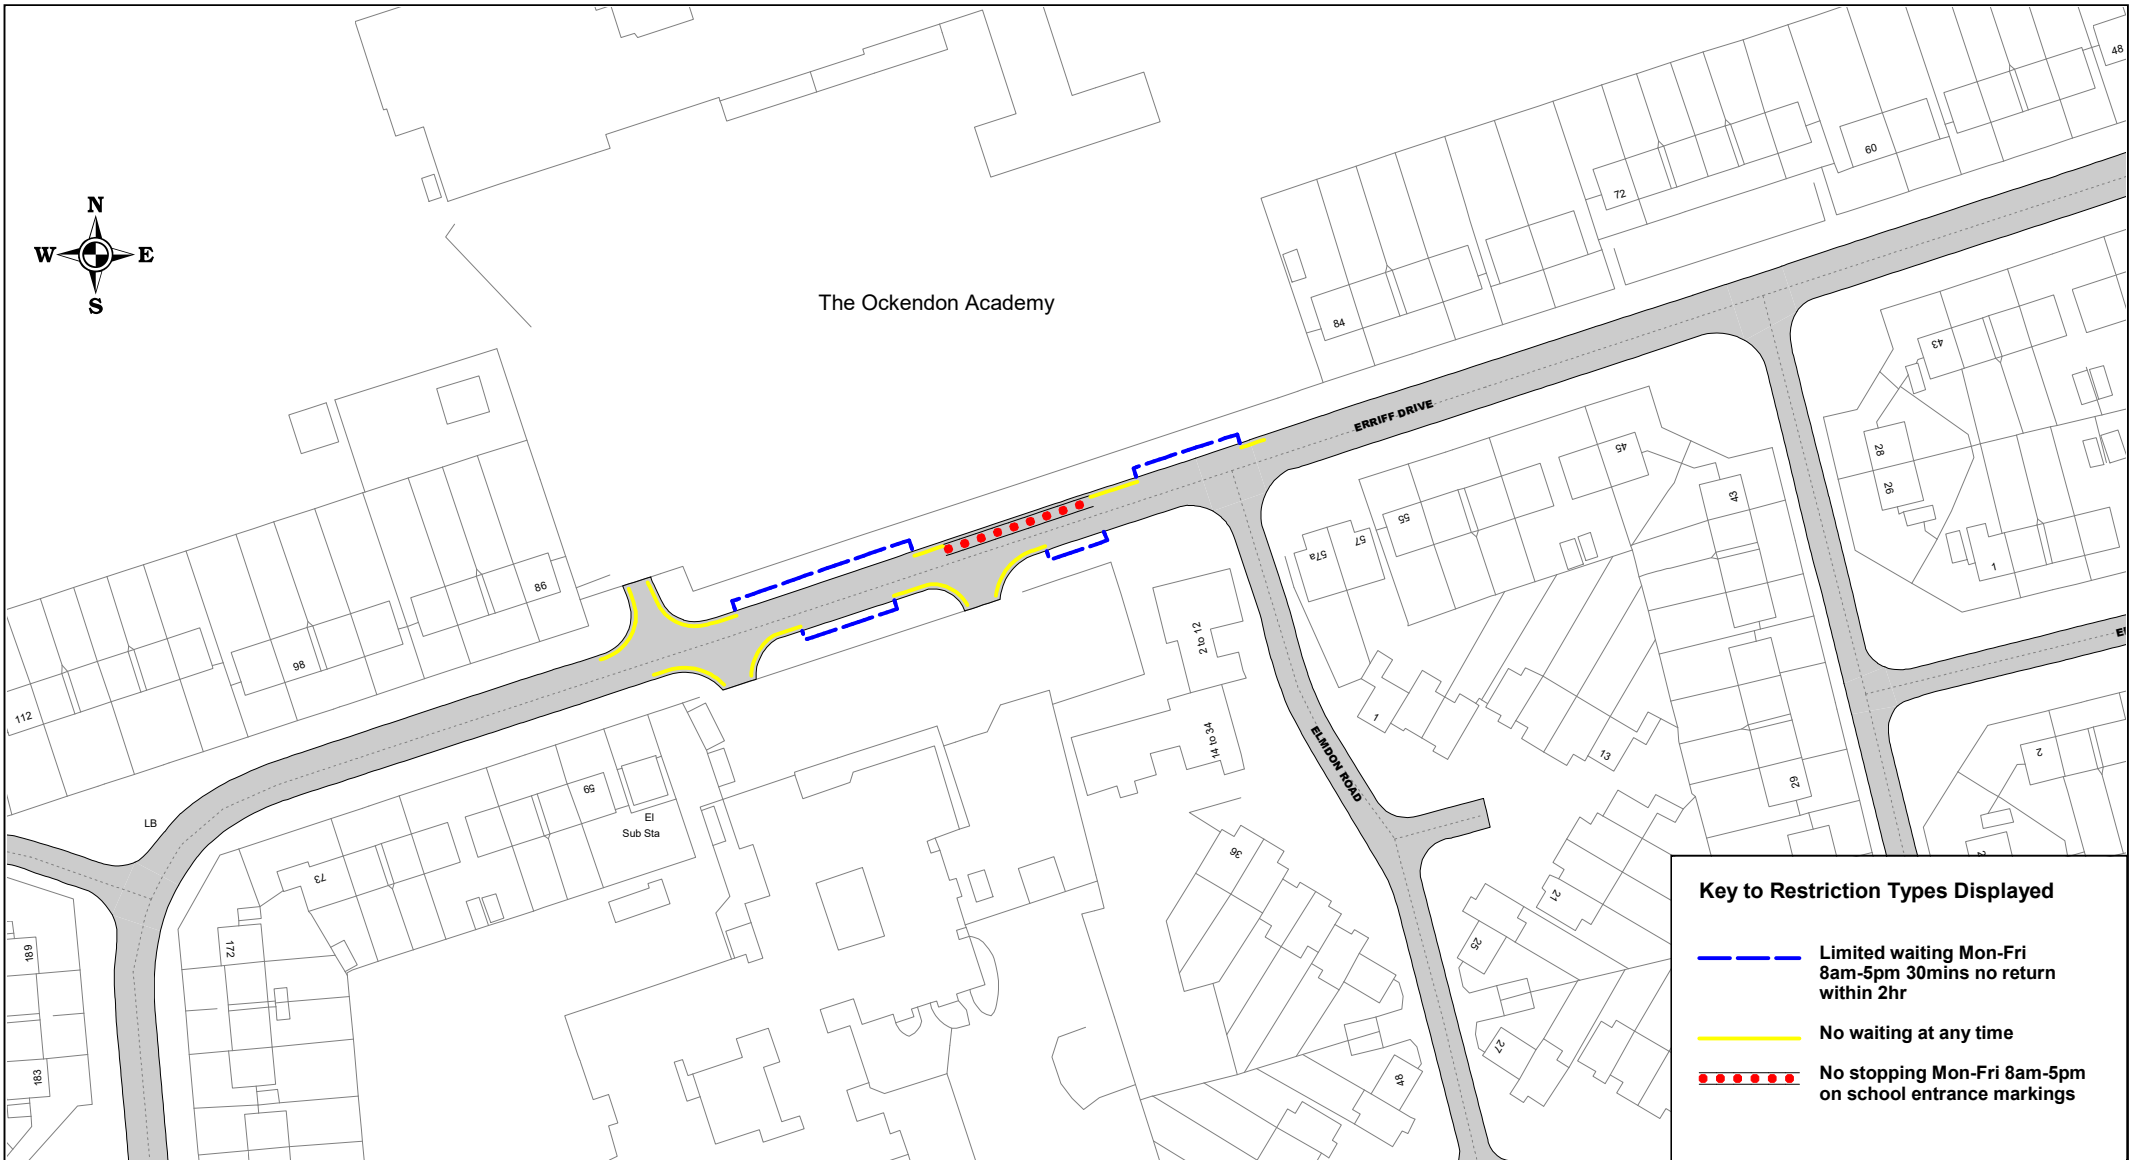

The Ockendon Academy

Key to Restriction Types Displayed

-  Limited waiting Mon-Fri 8am-5pm 30mins no return within 2hr
-  No waiting at any time
-  No stopping Mon-Fri 8am-5pm on school entrance markings

SCALE	1 : 1250
DATE	27/01/2020
DRAWING No.	Page 1 of 2
DRAWN BY	

SCALE	1 : 1250
DATE	27/01/2020
DRAWING No.	Page 2 of 2
DRAWN BY	

The Ockendon Academy

Beacon Hill School
(special needs)

Key to Restriction Types Displayed

 **No stopping Mon-Fri 8am-5pm
on school entrance markings**

Erriff Drive Revocations

SCALE	1 : 1250
DATE	29/01/2020
DRAWING No.	Page 1 of 1
DRAWN BY	