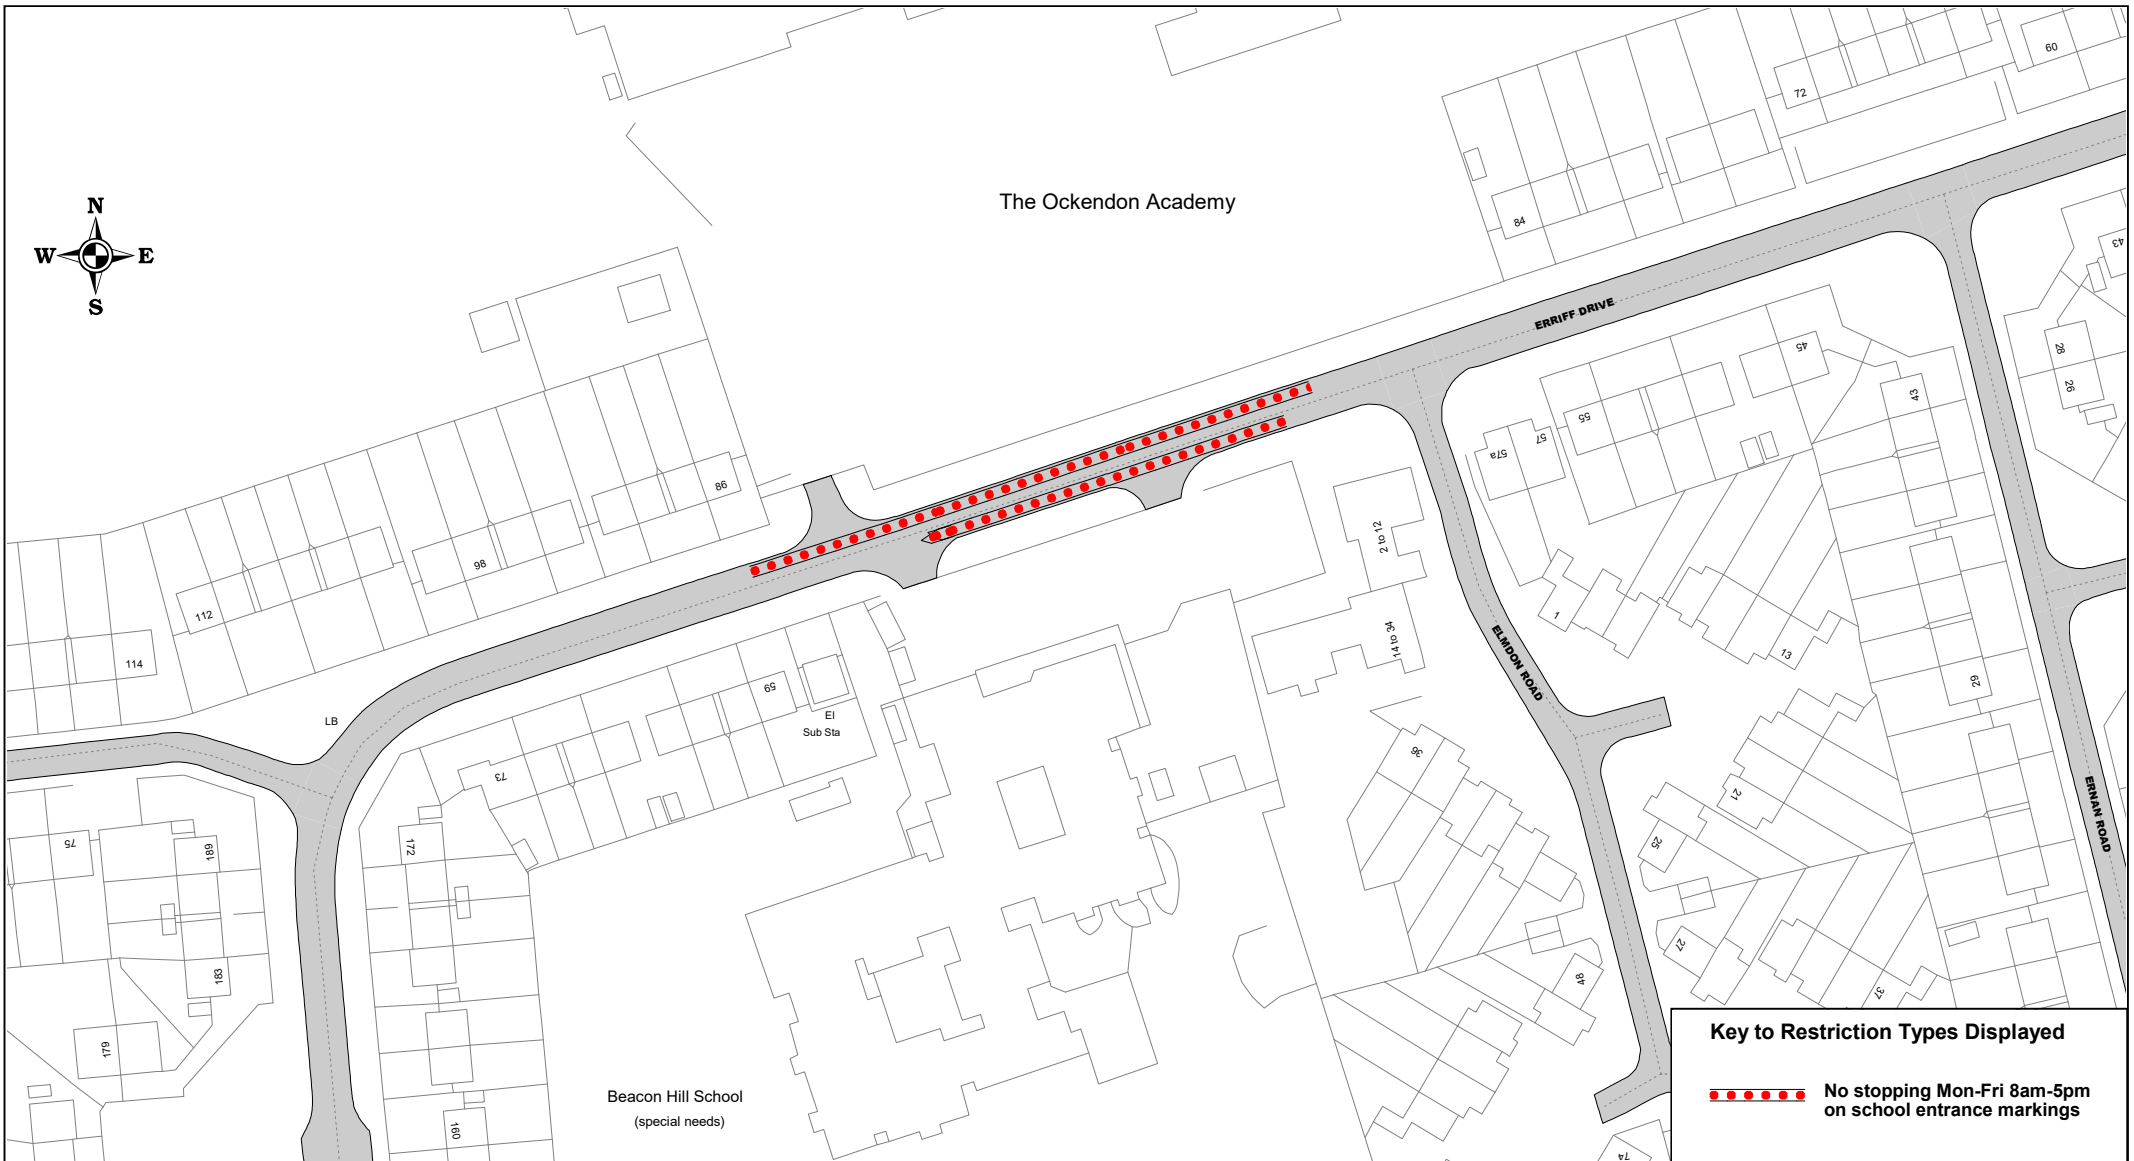

The Ockendon Academy

Key to Restriction Types Displayed

-  Limited waiting Mon-Fri 8am-5pm 30mins no return within 2hr
-  No waiting at any time
-  No stopping Mon-Fri 8am-5pm on school entrance markings

SCALE	1 : 1250
DATE	27/01/2020
DRAWING No.	Page 1 of 2
DRAWN BY	

SCALE	1 : 1250
DATE	27/01/2020
DRAWING No.	Page 2 of 2
DRAWN BY	

The Ockendon Academy

Beacon Hill School
(special needs)

Key to Restriction Types Displayed

 **No stopping Mon-Fri 8am-5pm
on school entrance markings**

Erriff Drive Revocations

SCALE	1 : 1250
DATE	29/01/2020
DRAWING No.	Page 1 of 1
DRAWN BY	