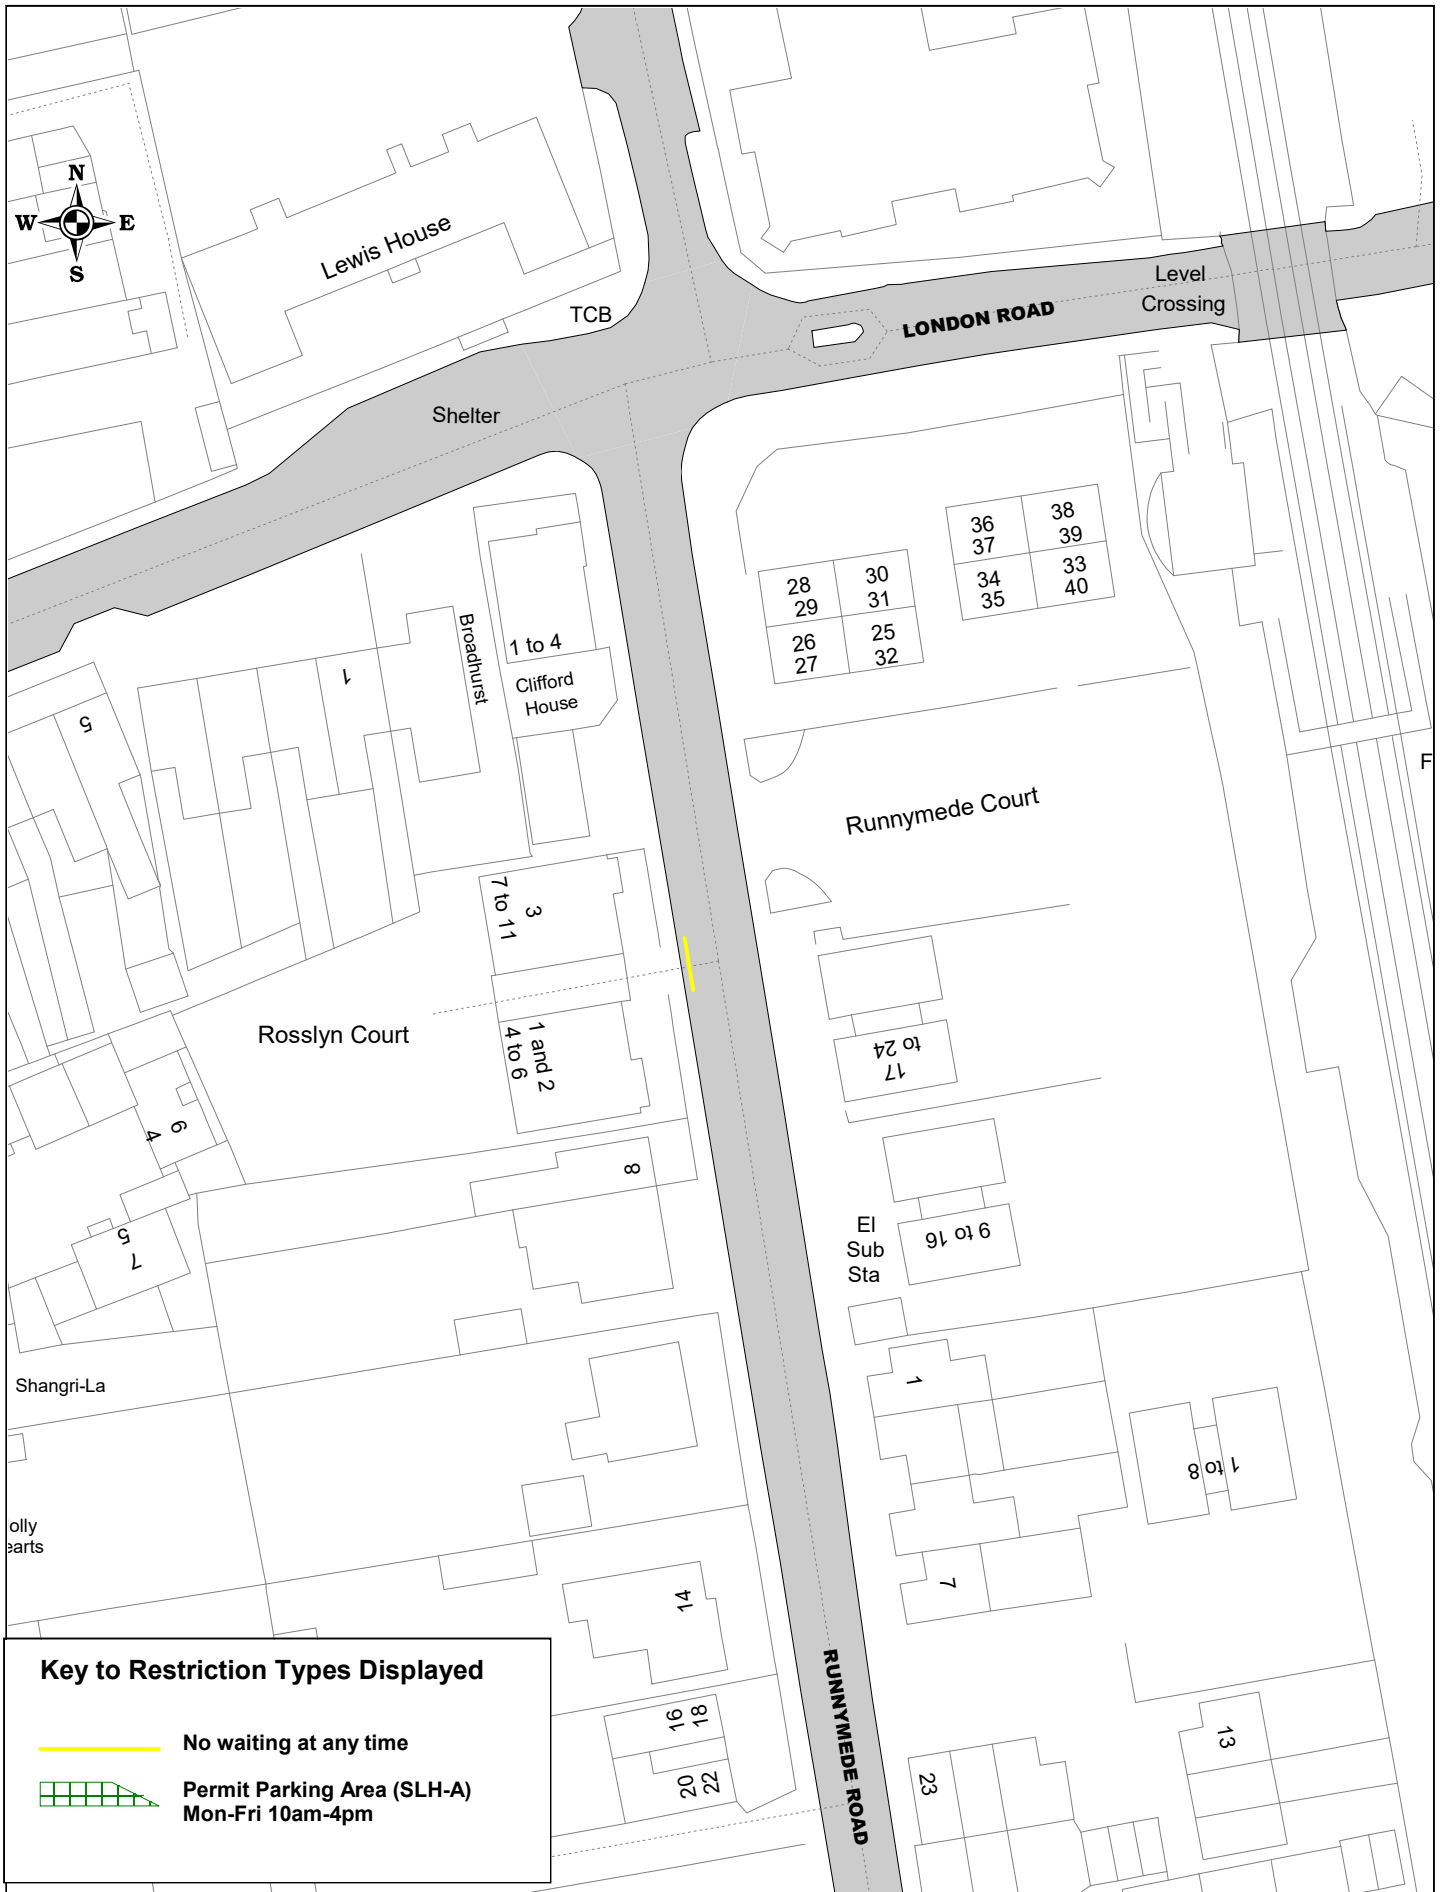

**Key to Restriction Types Displayed**  
 ——— No waiting at any time

SCALE	1 : 500
DATE	24/08/2020
DRAWING No.	Page 1 of 1
DRAWN BY	

Key to Restriction Types Displayed	
	No waiting at any time

Path

**Key to Restriction Types Displayed**

——— No waiting at any time

**Key to Restriction Types Displayed**  
— No waiting at any time

**Key to Restriction Types Displayed**

-  No waiting at any time
-  Permit Parking Area (SLH-A)  
Mon-Fri 10am-4pm

SCALE	1 : 700
DATE	24/08/2020
DRAWING No.	Page 1 of 1
DRAWN BY	

**Key to Restriction Types Displayed**

— No waiting at any time