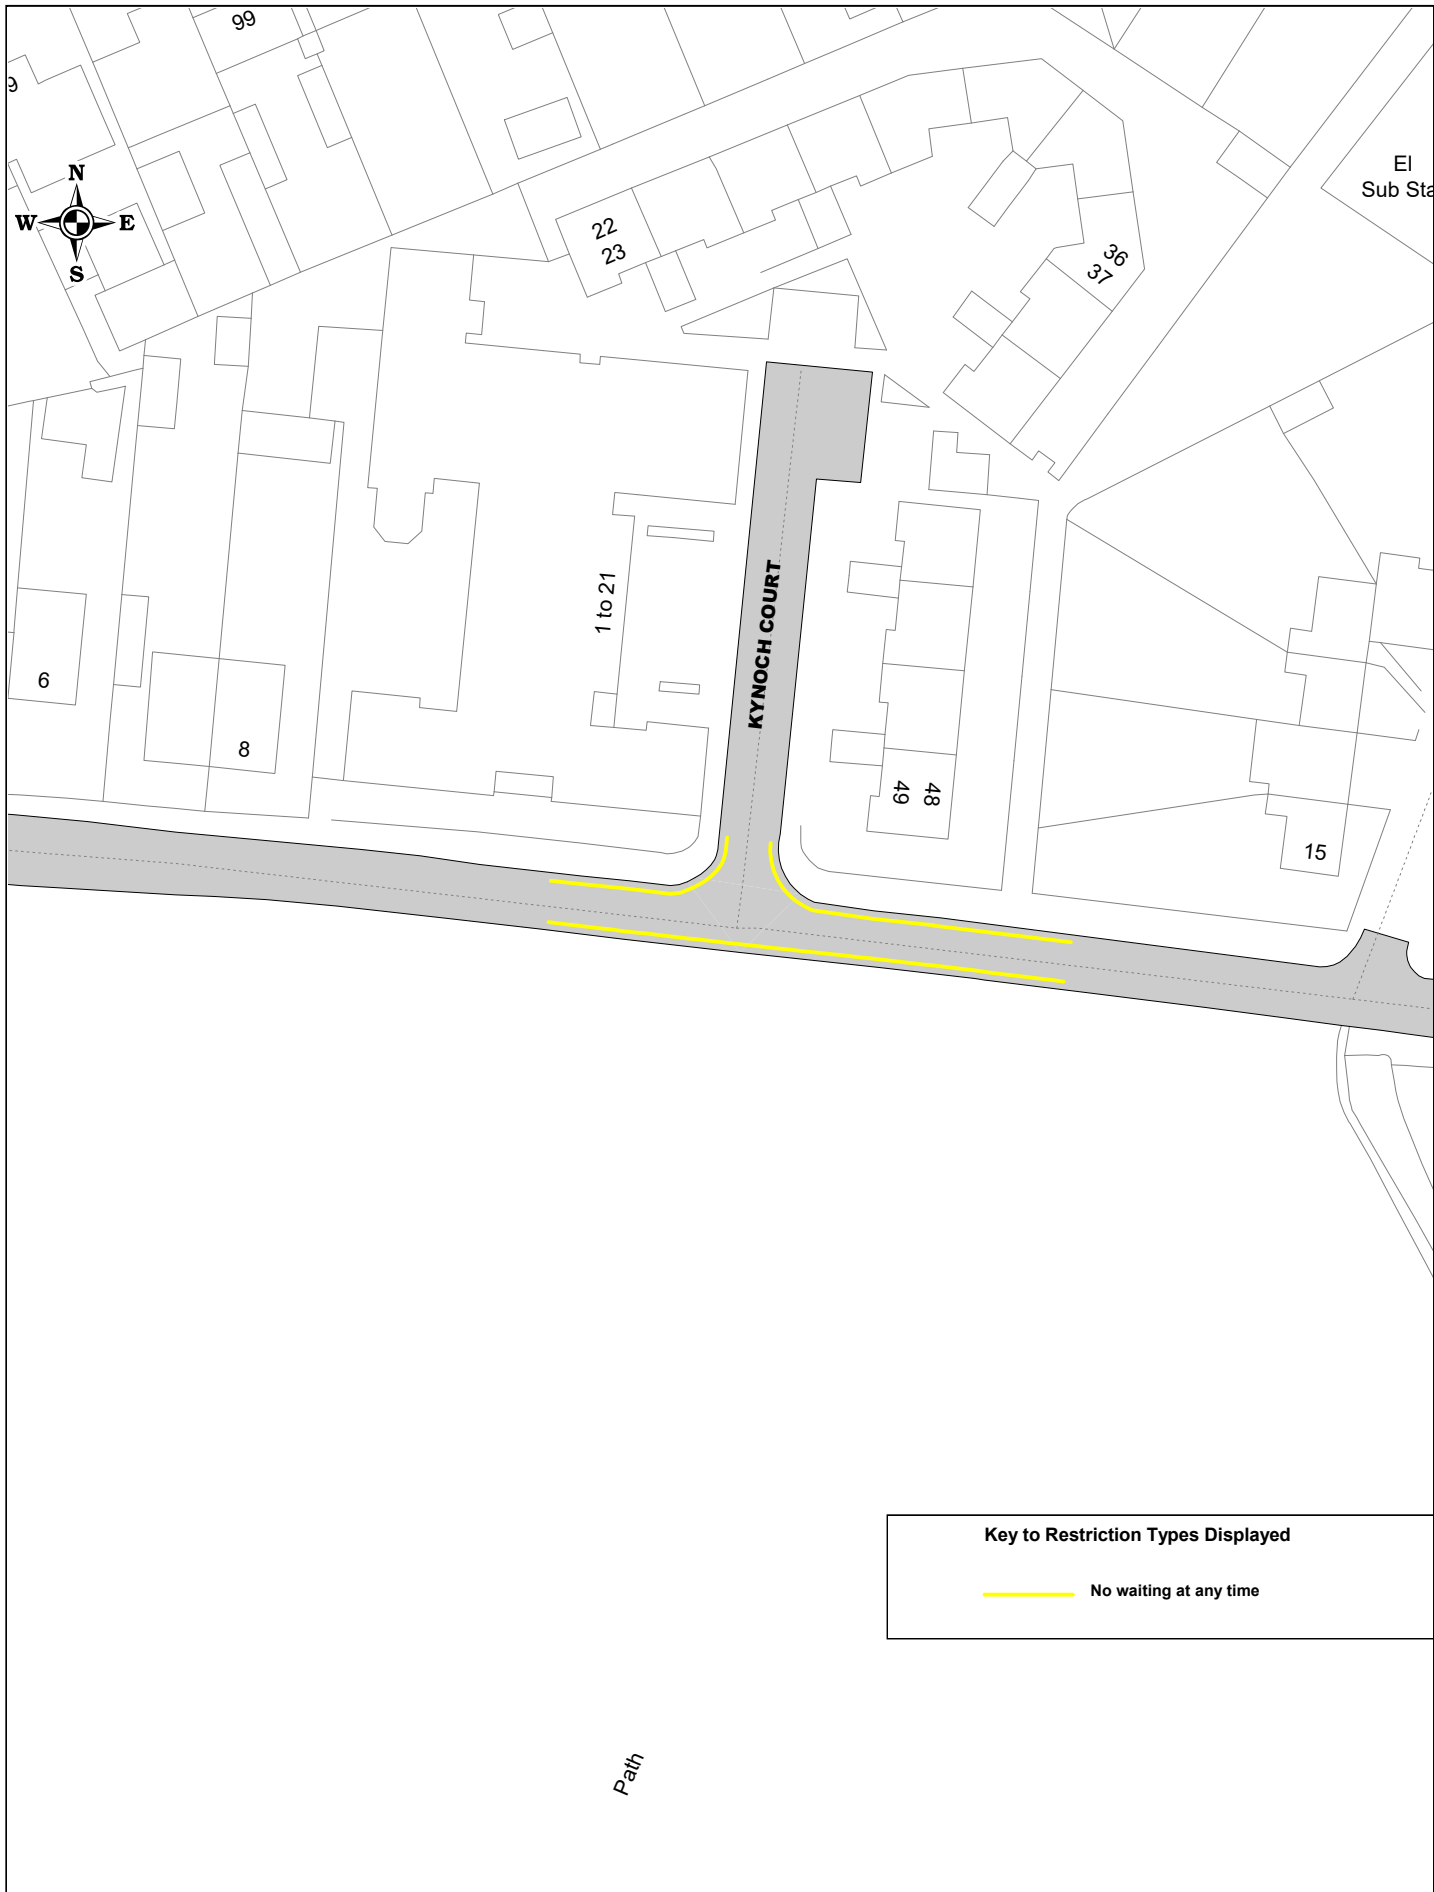

**Key to Restriction Types Displayed**  
 ——— No waiting at any time

SCALE	1 : 500
DATE	24/08/2020
DRAWING No.	Page 1 of 1
DRAWN BY	

Key to Restriction Types Displayed	
	No waiting at any time

Path

**Key to Restriction Types Displayed**

——— No waiting at any time

**Key to Restriction Types Displayed**  
— No waiting at any time

**Key to Restriction Types Displayed**

-  No waiting at any time
-  Permit Parking Area (SLH-A)  
Mon-Fri 10am-4pm

SCALE	1 : 700
DATE	24/08/2020
DRAWING No.	Page 1 of 1
DRAWN BY	

**Key to Restriction Types Displayed**

— No waiting at any time