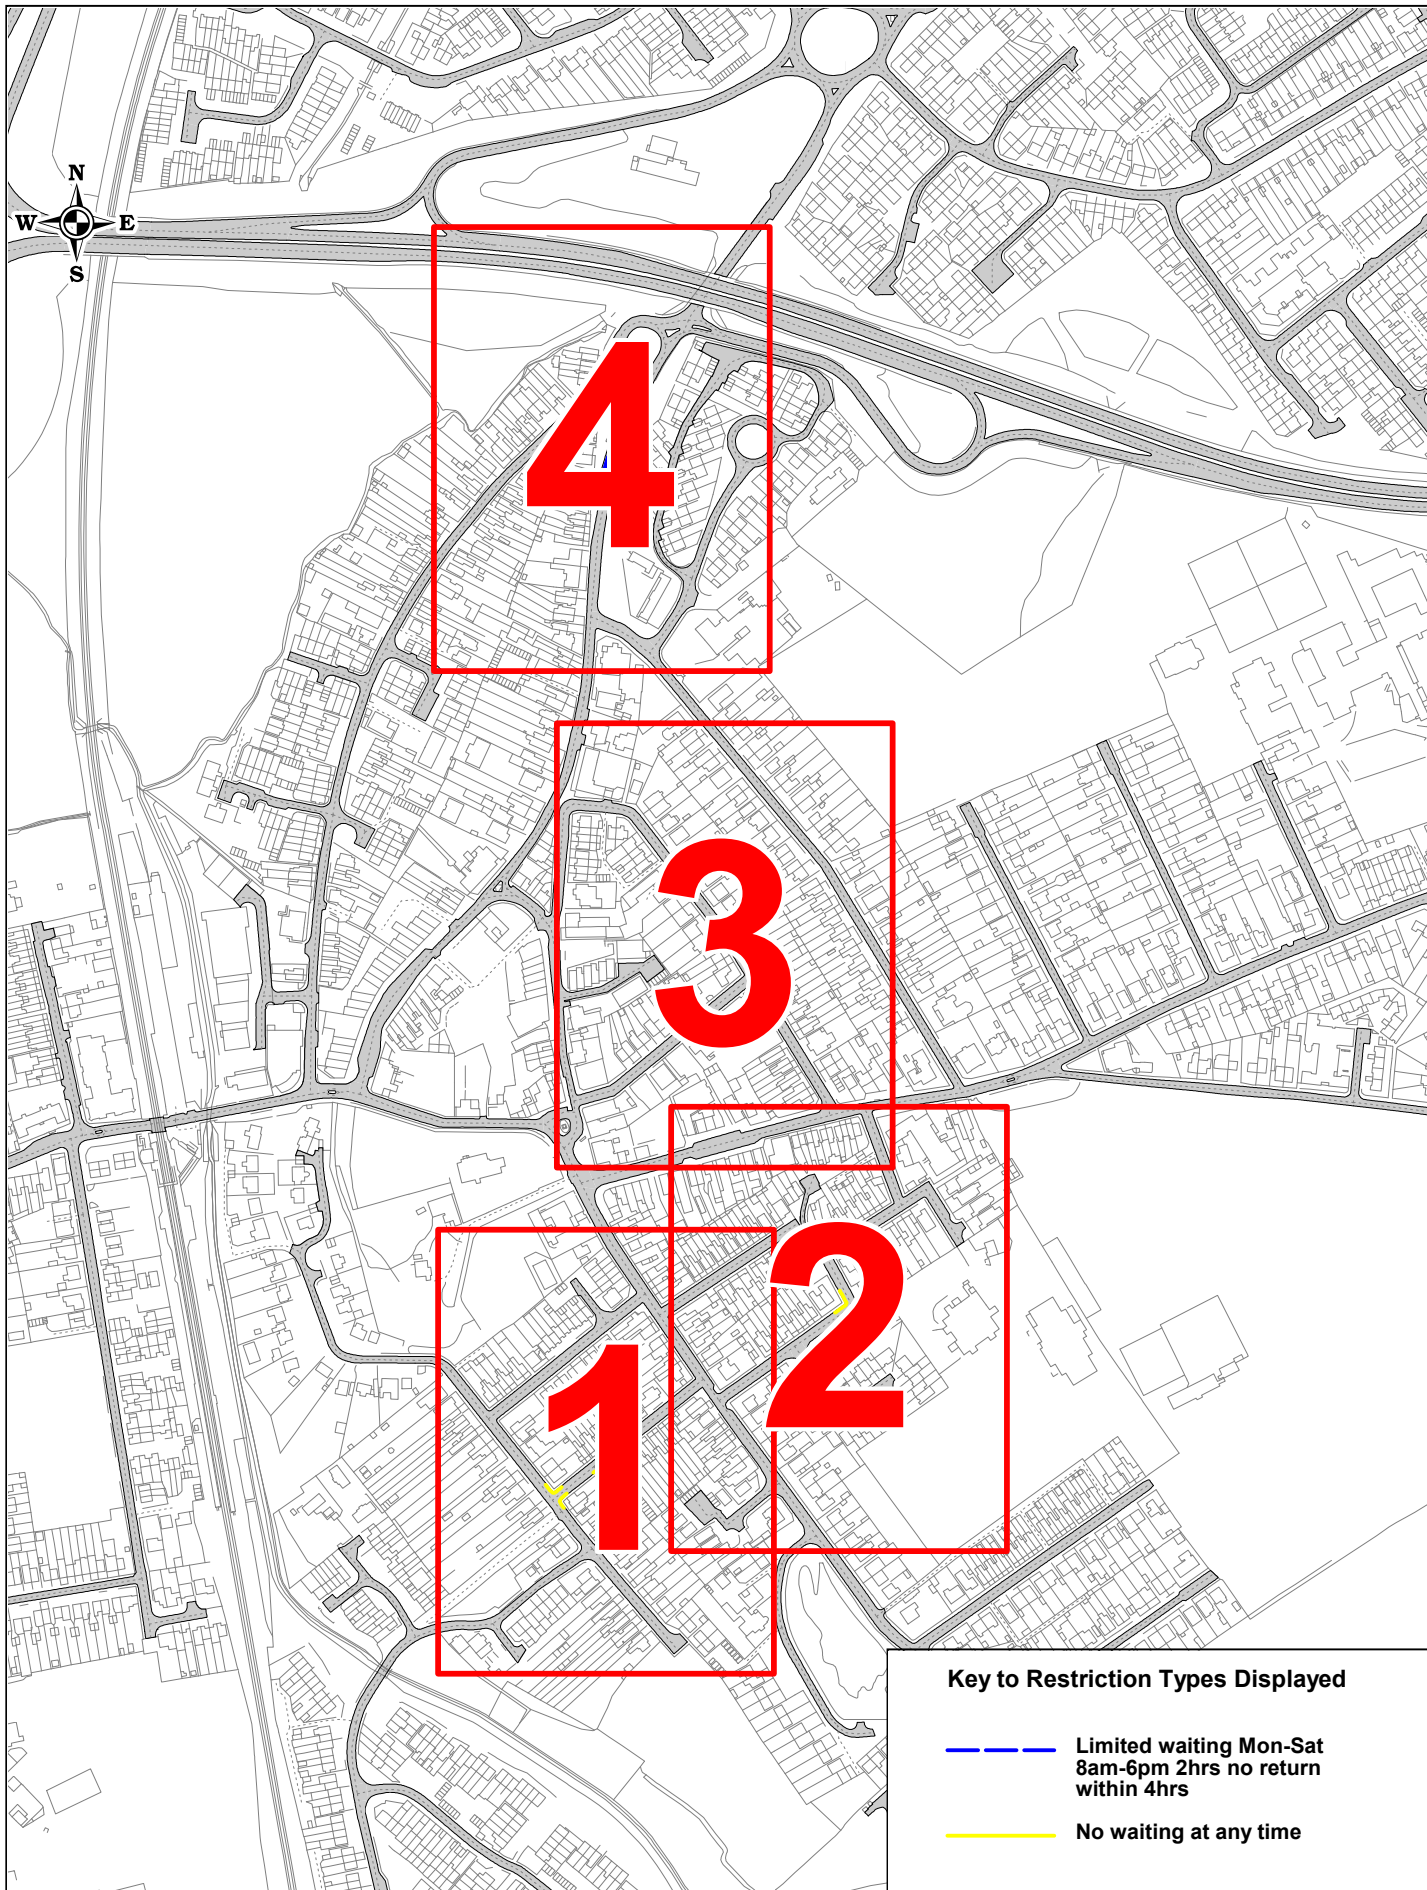

Key to Restriction Types Displayed

- - - - Limited waiting Mon-Sat
8am-6pm 2hrs no return
within 4hrs
- No waiting at any time

SCALE	1 : 1250
DATE	27/06/2019
DRAWING No.	Page 1 of 5
DRAWN BY	

Stanford-le-Hope

Key to Restriction Types Displayed

- - - - Limited waiting Mon-Sat
8am-6pm 2hrs no return
within 4hrs
- No waiting at any time

SCALE	1 : 1250
DATE	27/06/2019
DRAWING No.	Page 3 of 5
DRAWN BY	

Key to Restriction Types Displayed

- - - - - Limited waiting Mon-Sat
8am-6pm 2hrs no return
within 4hrs
- No waiting at any time

SCALE	1 : 5300
DATE	27/06/2019
DRAWING No.	Page 5 of 5
DRAWN BY	