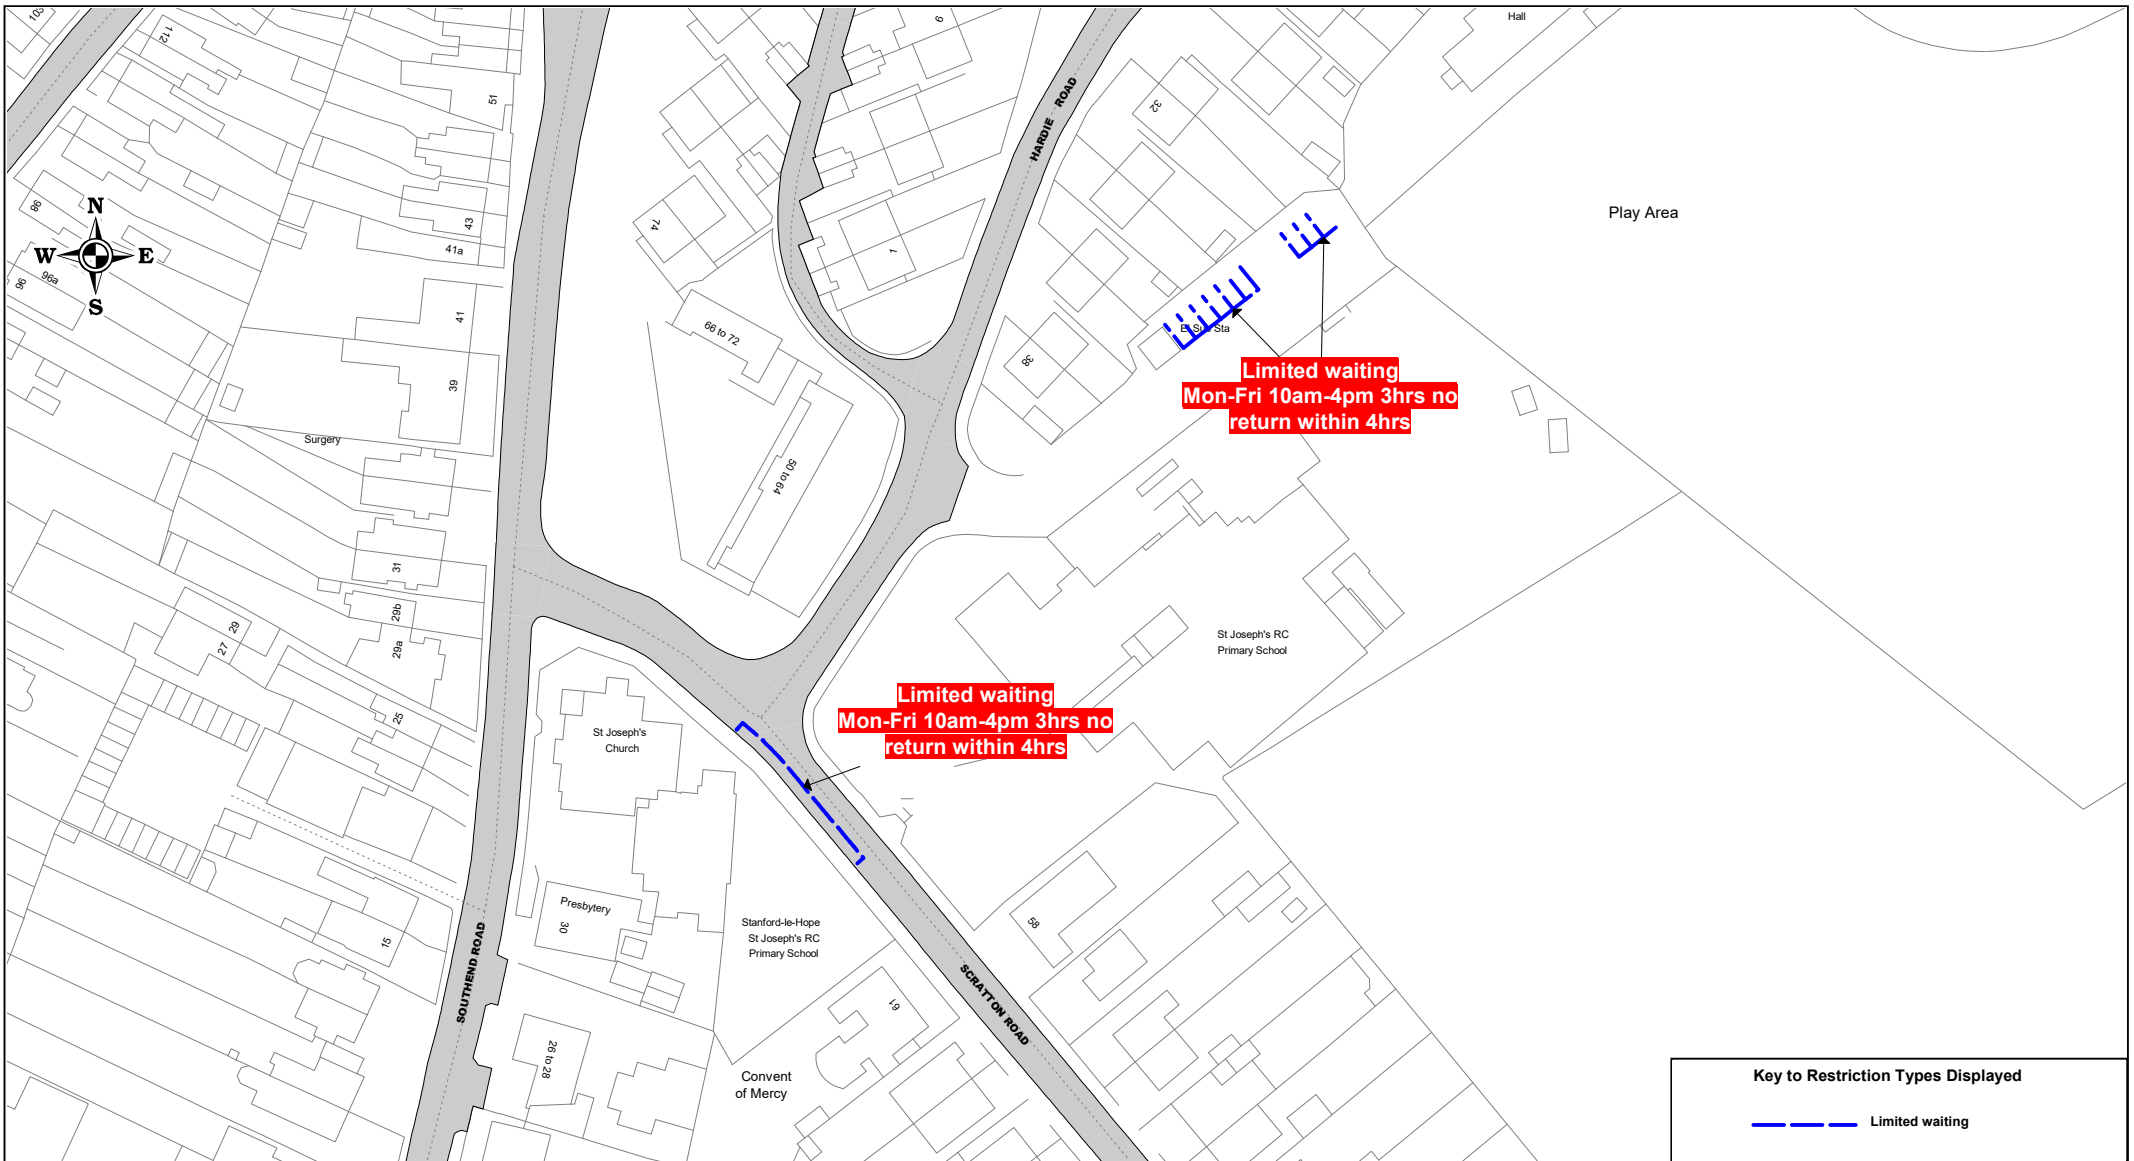

Stanford Le Hope C Limited Waiting Bays

SCALE	1 : 1250
DATE	02/09/2019
DRAWING No.	Page 1 of 4
DRAWN BY	

Stanford Le Hope C Limited Waiting Bays

© Crown copyright. All rights reserved
 Thurrock Council
 Licence No. 100025457 2019

SCALE	1 : 1250
DATE	02/09/2019
DRAWING No.	Page 2 of 4
DRAWN BY	

Stanford Le Hope C Limited Waiting Bays

SCALE	1 : 1250
DATE	02/09/2019
DRAWING No.	Page 3 of 4
DRAWN BY	

Key to Restriction Types Displayed	
	Limited waiting

 thurrock.gov.uk	Stanford Le Hope C Limited Waiting Bays	SCALE	1 : 5600
		DATE	02/09/2019
		DRAWING No.	Page 4 of 4
		DRAWN BY	
		© Crown copyright. All rights reserved Thurrock Council Licence No. 100025457 2019	