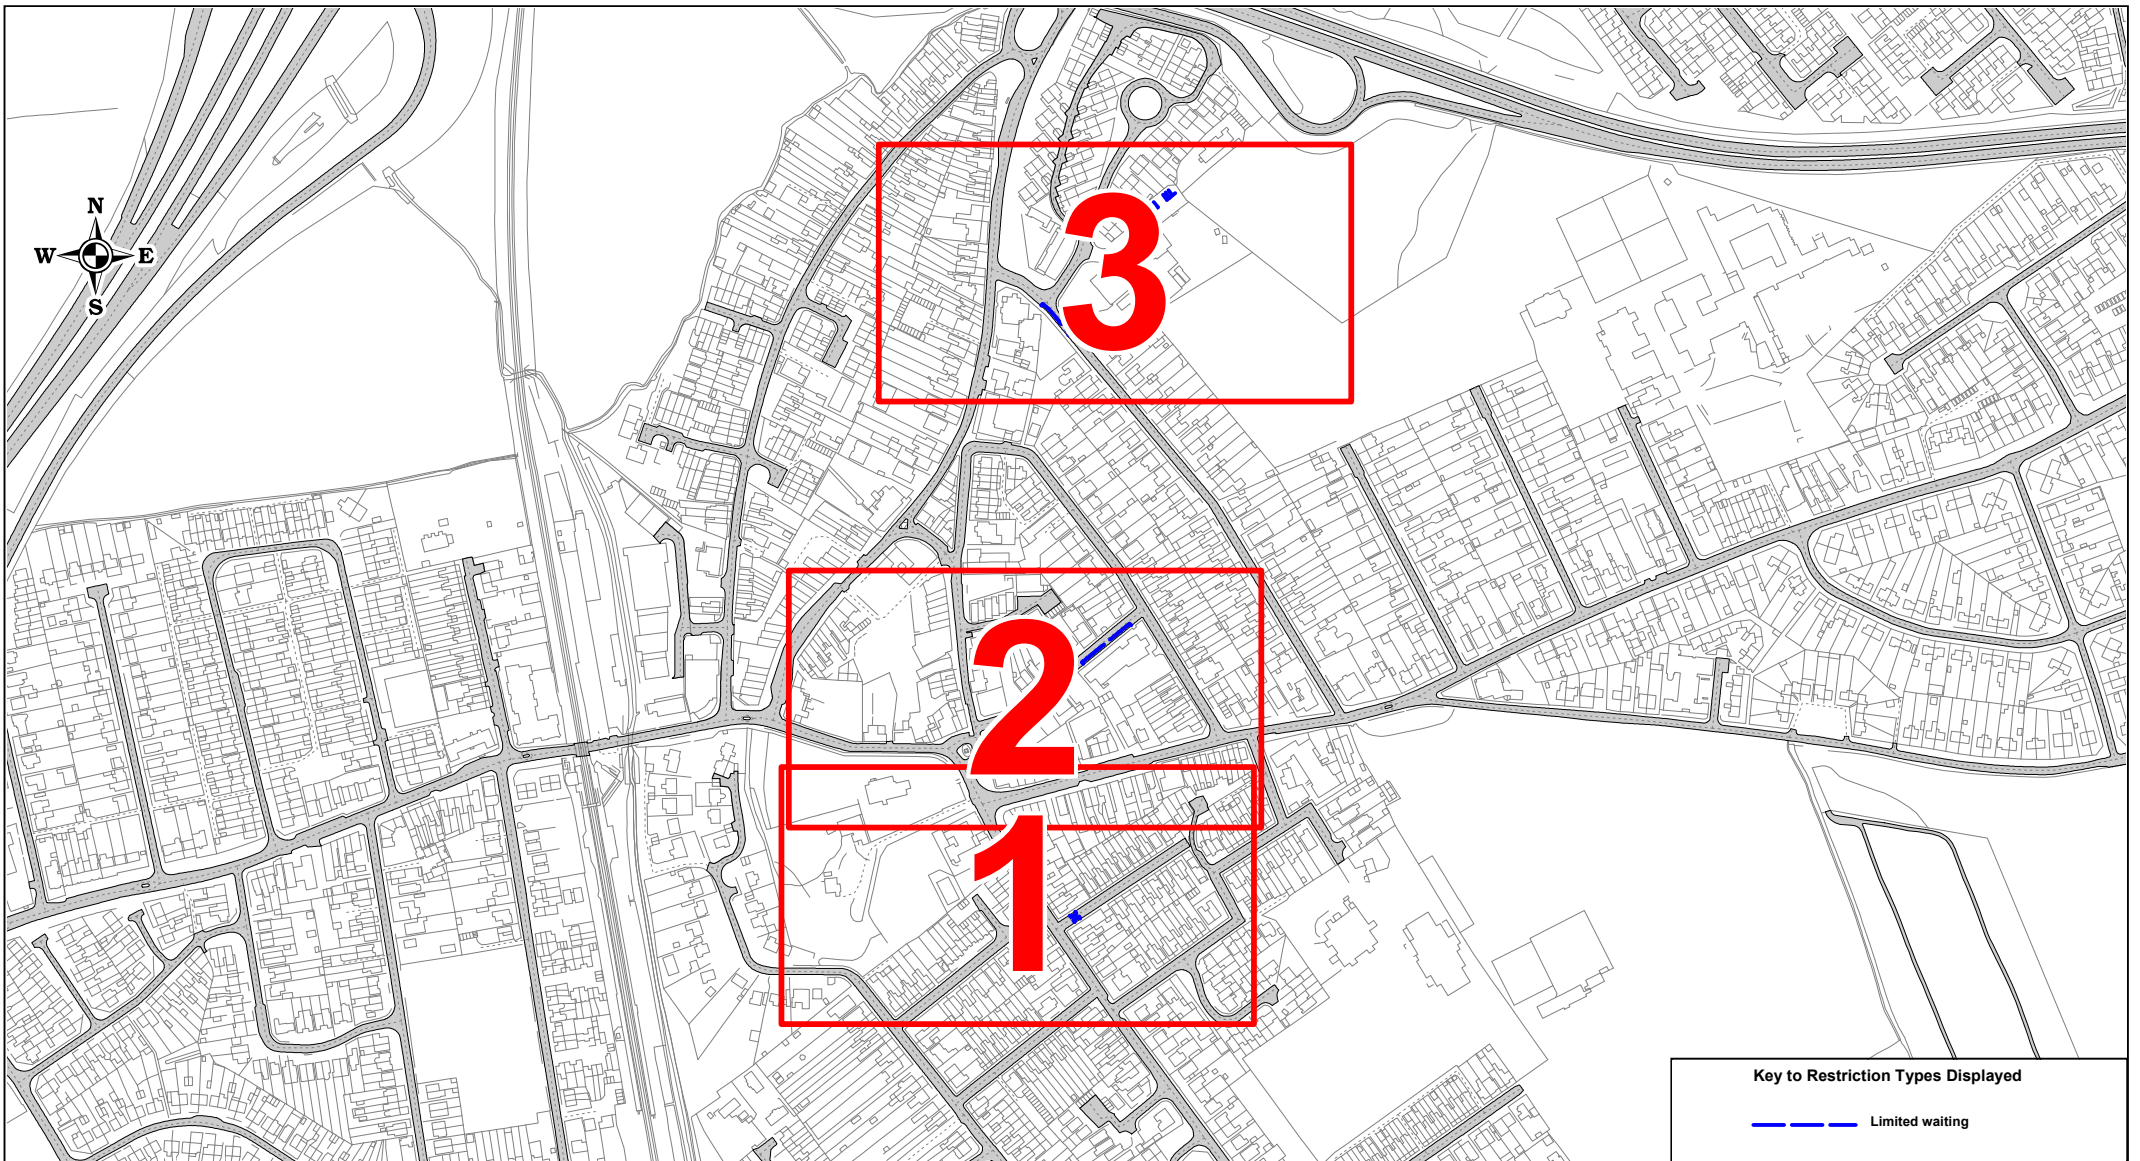

Stanford Le Hope C Limited Waiting Bays

SCALE	1 : 1250
DATE	02/09/2019
DRAWING No.	Page 1 of 4
DRAWN BY	

Stanford Le Hope C Limited Waiting Bays

© Crown copyright. All rights reserved
 Thurrock Council
 Licence No. 100025457 2019

SCALE	1 : 1250
DATE	02/09/2019
DRAWING No.	Page 2 of 4
DRAWN BY	

Stanford Le Hope C Limited Waiting Bays

SCALE	1 : 1250
DATE	02/09/2019
DRAWING No.	Page 3 of 4
DRAWN BY	

Key to Restriction Types Displayed	
	Limited waiting

 thurrock.gov.uk	Stanford Le Hope C Limited Waiting Bays	SCALE	1 : 5600
		DATE	02/09/2019
		DRAWING No.	Page 4 of 4
		DRAWN BY	
		© Crown copyright. All rights reserved Thurrock Council Licence No. 100025457 2019	