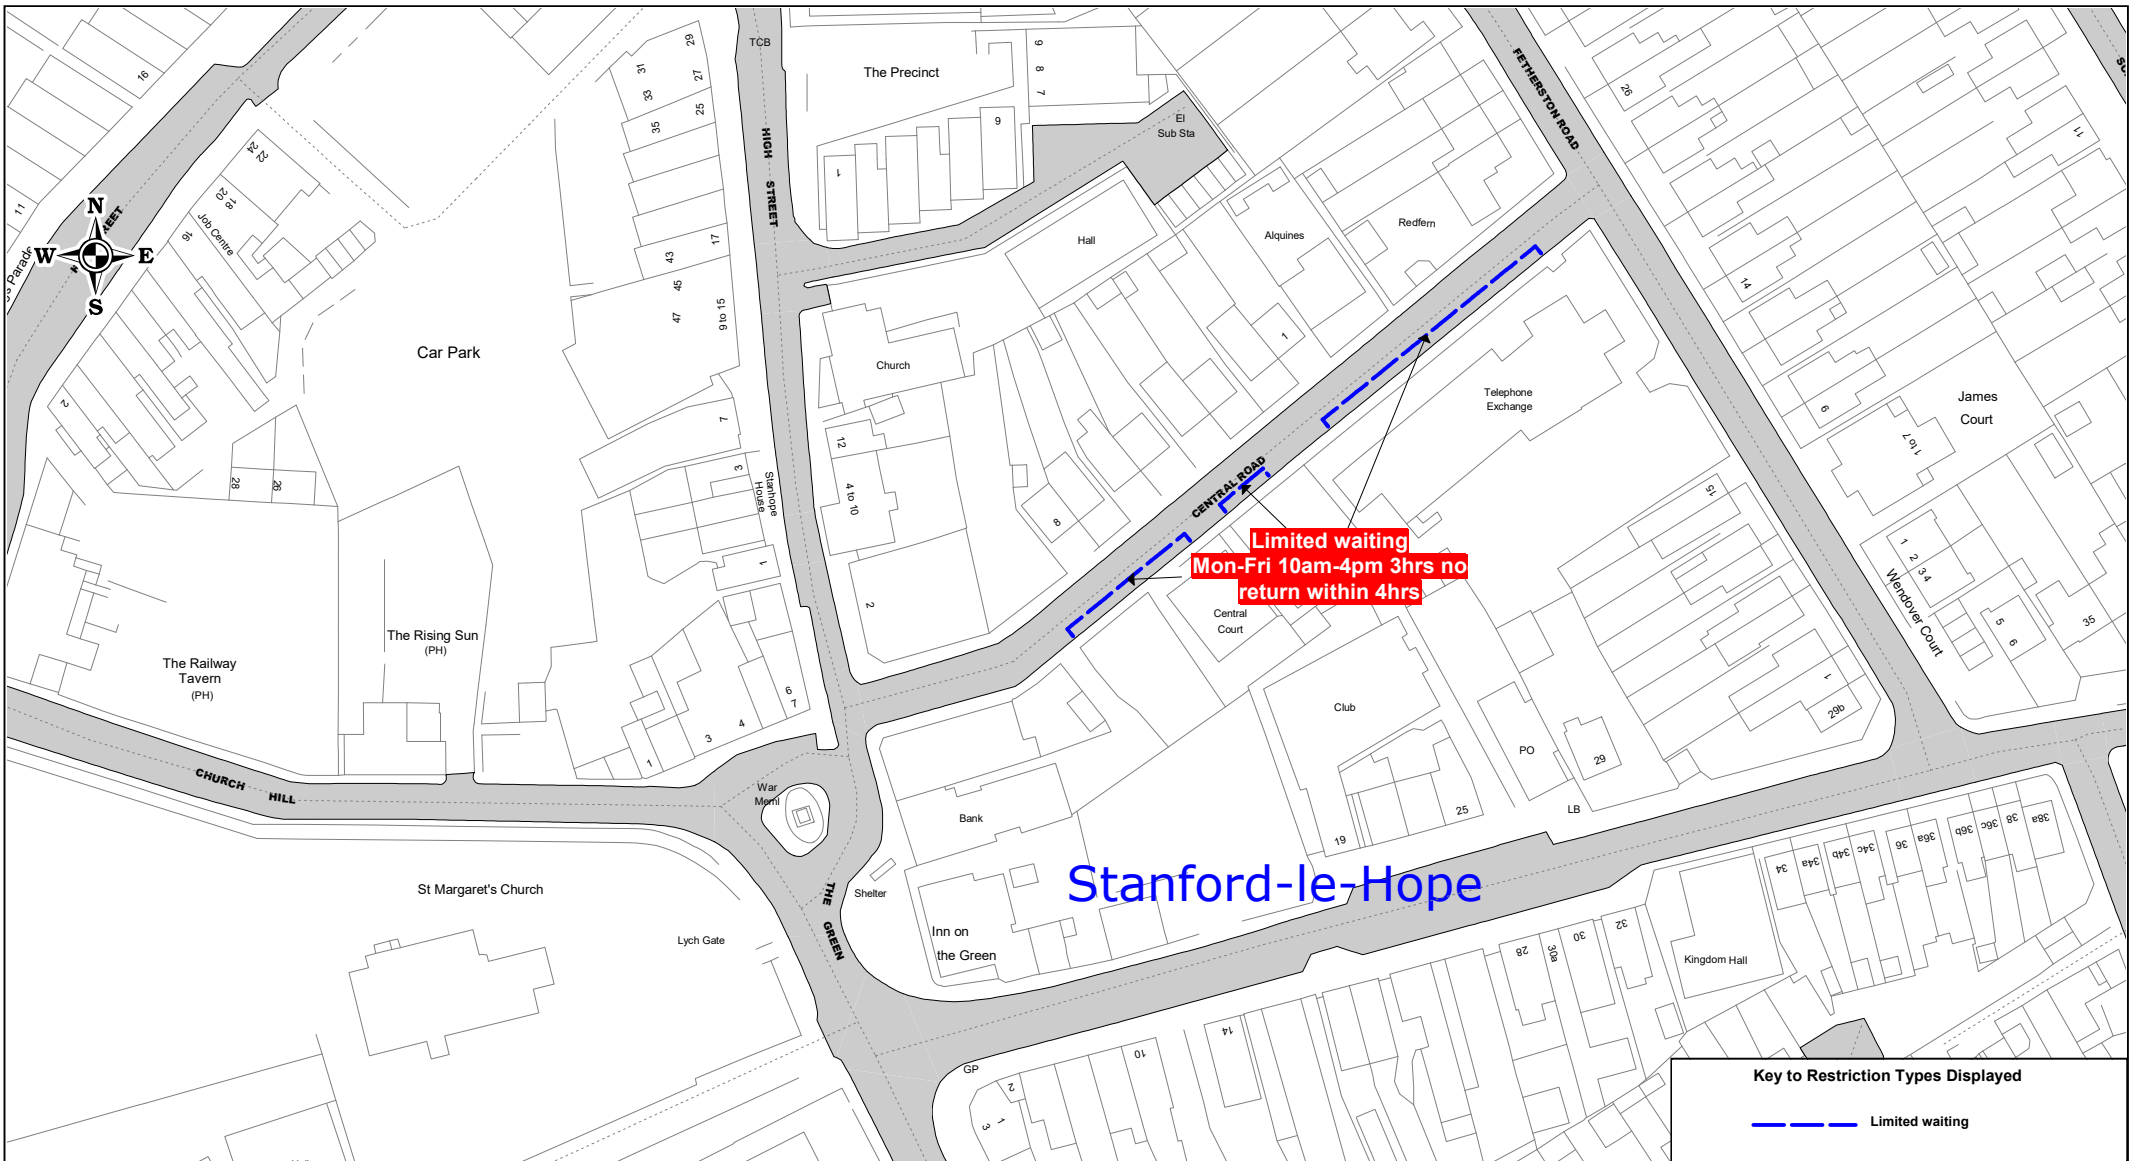

Stanford Le Hope C Limited Waiting Bays

SCALE	1 : 1250
DATE	02/09/2019
DRAWING No.	Page 1 of 4
DRAWN BY	

Stanford Le Hope C Limited Waiting Bays

© Crown copyright. All rights reserved
 Thurrock Council
 Licence No. 100025457 2019

SCALE	1 : 1250
DATE	02/09/2019
DRAWING No.	Page 2 of 4
DRAWN BY	

Stanford Le Hope C Limited Waiting Bays

SCALE	1 : 1250
DATE	02/09/2019
DRAWING No.	Page 3 of 4
DRAWN BY	

Key to Restriction Types Displayed	
	Limited waiting