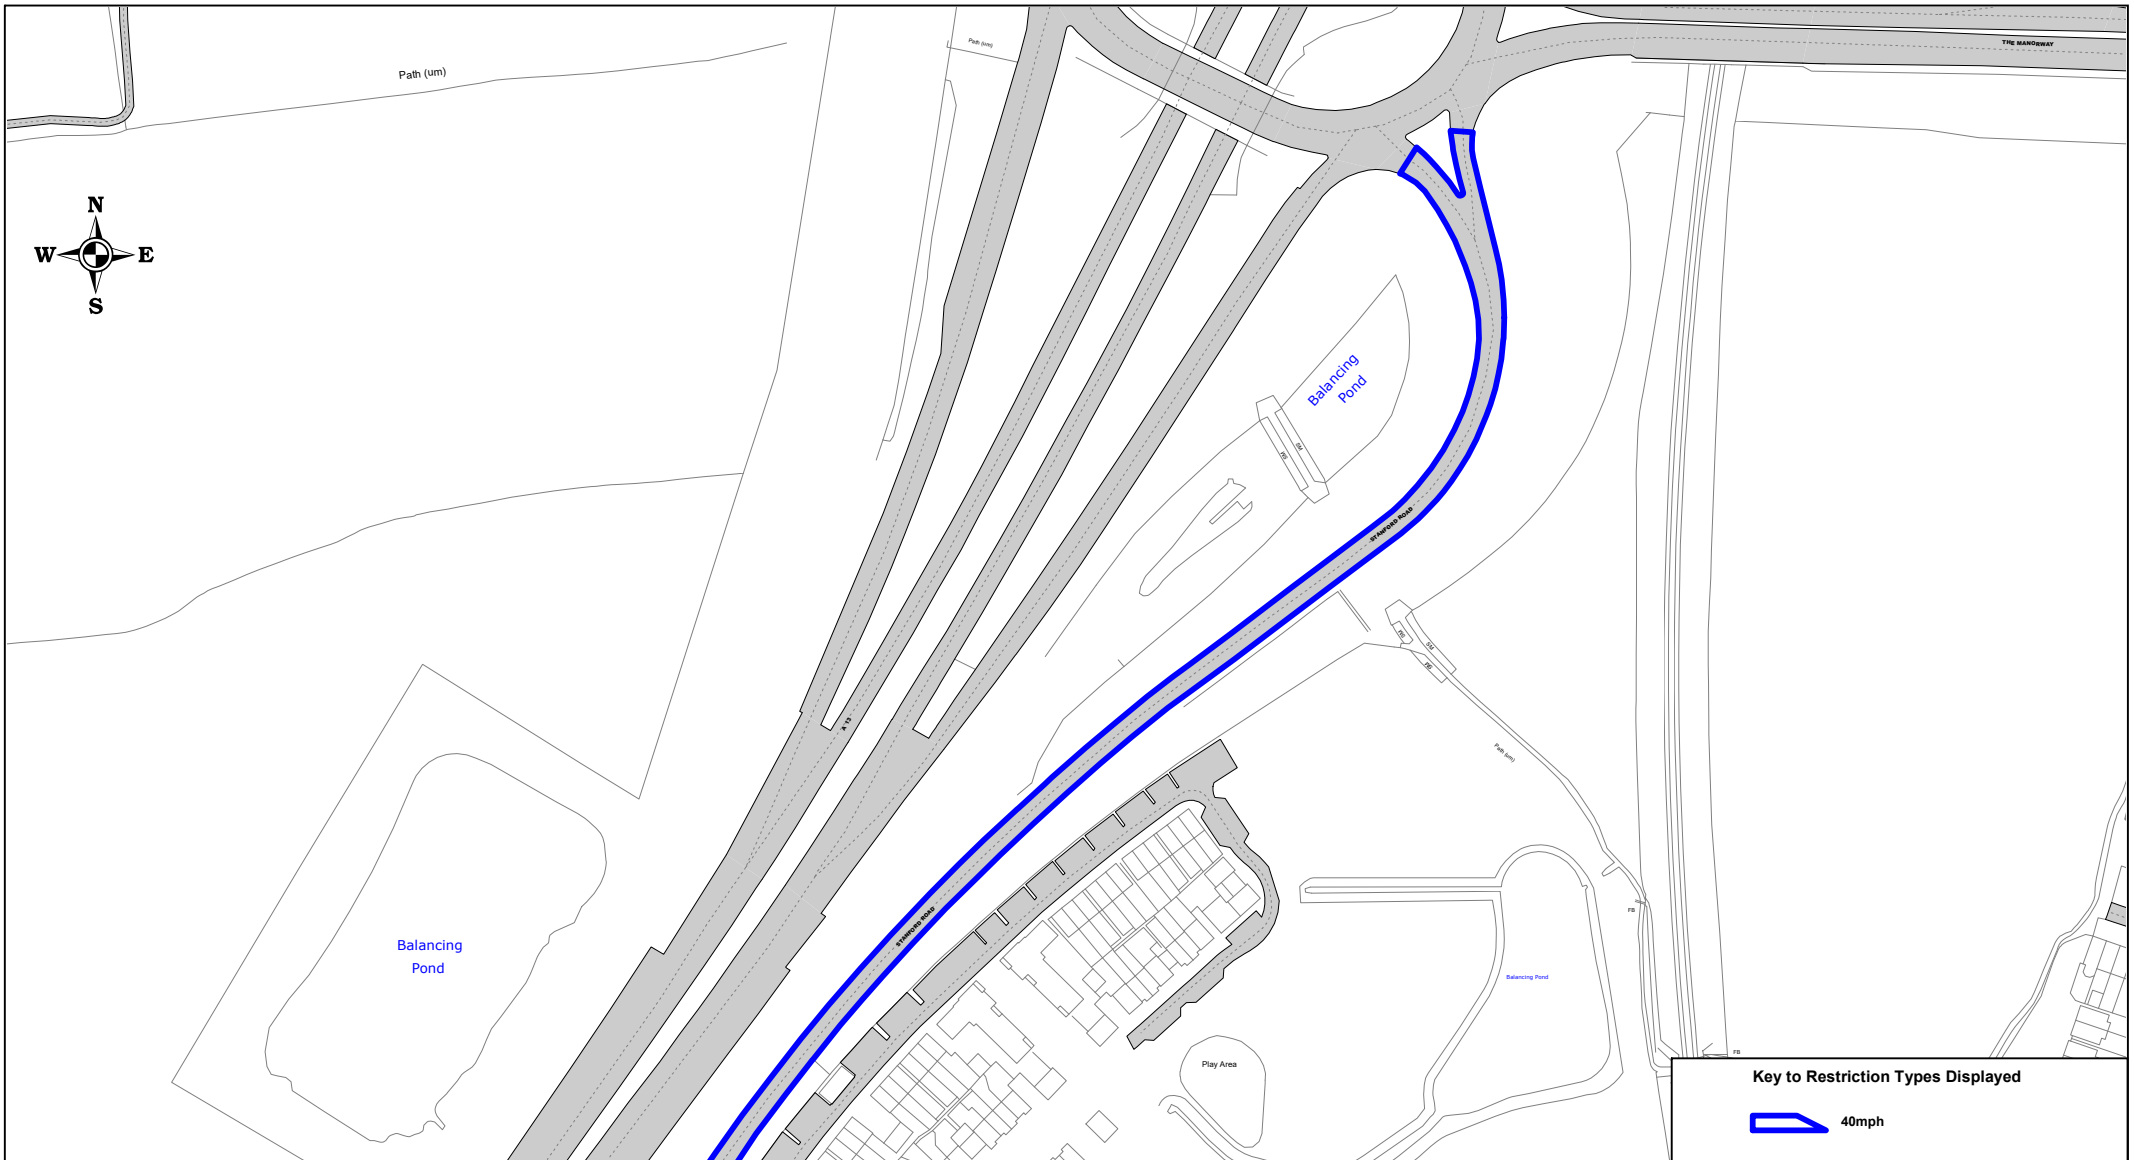

Key to Restriction Types Displayed

 40mph

A1013 Stanford Road

© Crown copyright. All rights reserved
 Thurrock Council
 Licence No. 100025457 2022

SCALE	1 : 2500
DATE	11/04/2022
DRAWING No.	Page 1 of 4
DRAWN BY	

SCALE	1 : 2500
DATE	11/04/2022
DRAWING No.	Page 2 of 4
DRAWN BY	

SCALE	1 : 2500
DATE	11/04/2022
DRAWING No.	Page 3 of 4
DRAWN BY	

SCALE	1 : 2500
DATE	11/04/2022
DRAWING No.	Page 4 of 4
DRAWN BY	