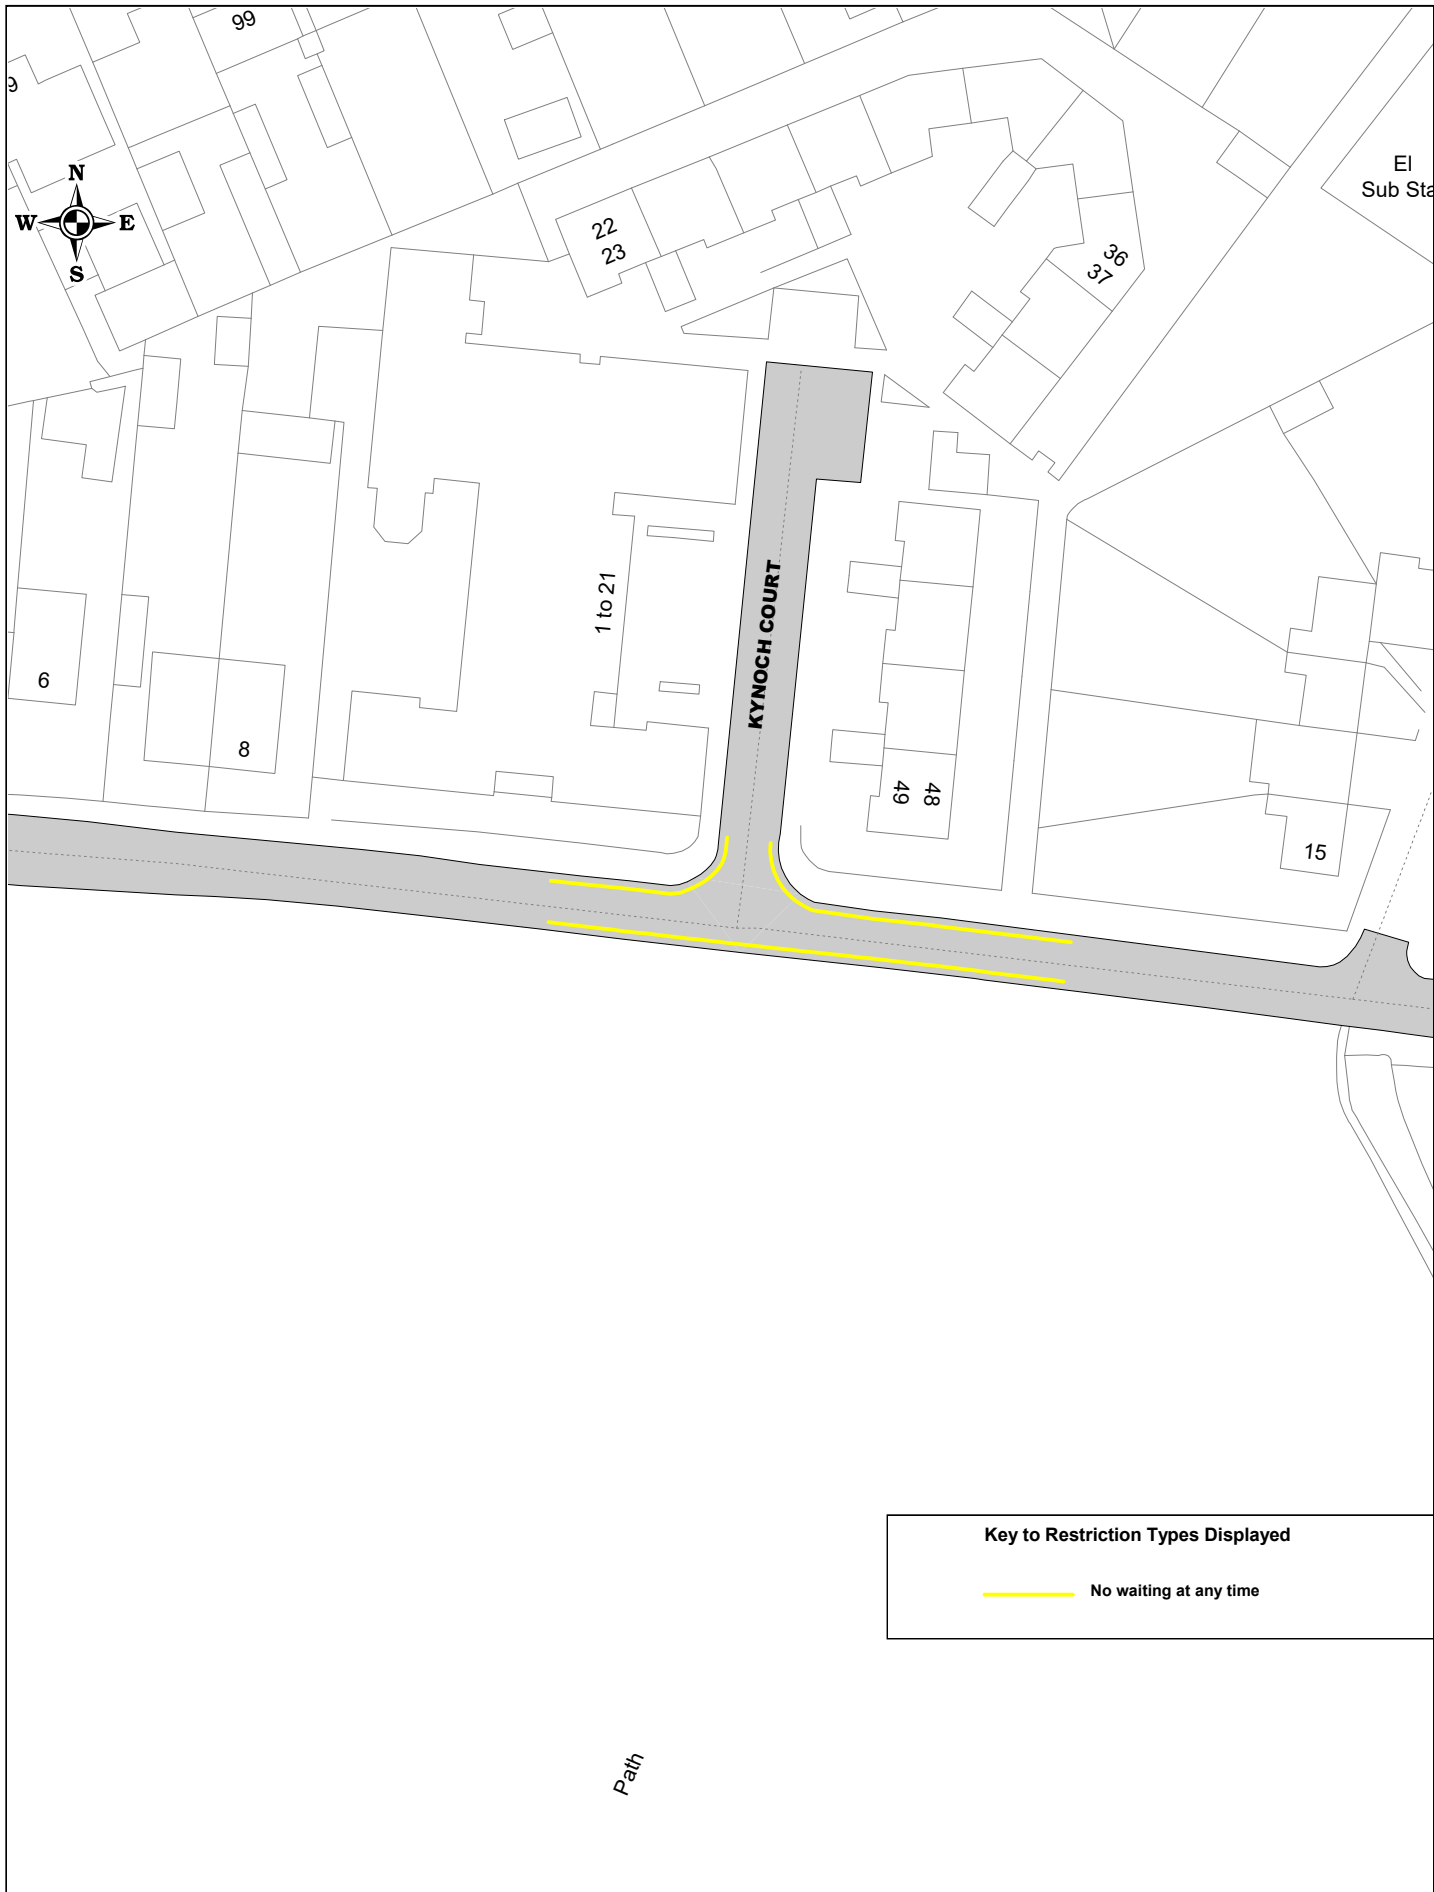

**Key to Restriction Types Displayed**

-  No waiting at any time
-  Permit Parking Area (SLH-A)  
Mon-Fri 10am-4pm

|             |                |
|-------------|----------------|
| SCALE       | 1 : 700        |
| DATE        | 24/08/2020     |
| DRAWING No. | Page<br>1 of 1 |
| DRAWN BY    |                |

| Key to Restriction Types Displayed  |                        |
|---|------------------------|
|  | No waiting at any time |

Path

**Key to Restriction Types Displayed**

— No waiting at any time

**Key to Restriction Types Displayed**

——— No waiting at any time

**Key to Restriction Types Displayed**

 No waiting at any time

**Key to Restriction Types Displayed**  
 ——— No waiting at any time

|             |                |
|-------------|----------------|
| SCALE       | 1 : 500        |
| DATE        | 24/08/2020     |
| DRAWING No. | Page<br>1 of 1 |
| DRAWN BY    |                |
|             |                |

**Key to Restriction Types Displayed**

 No waiting at any time

**Key to Restriction Types Displayed**

-  No waiting at any time
-  Permit Parking Area (SLH-A)  
Mon-Fri 10am-4pm