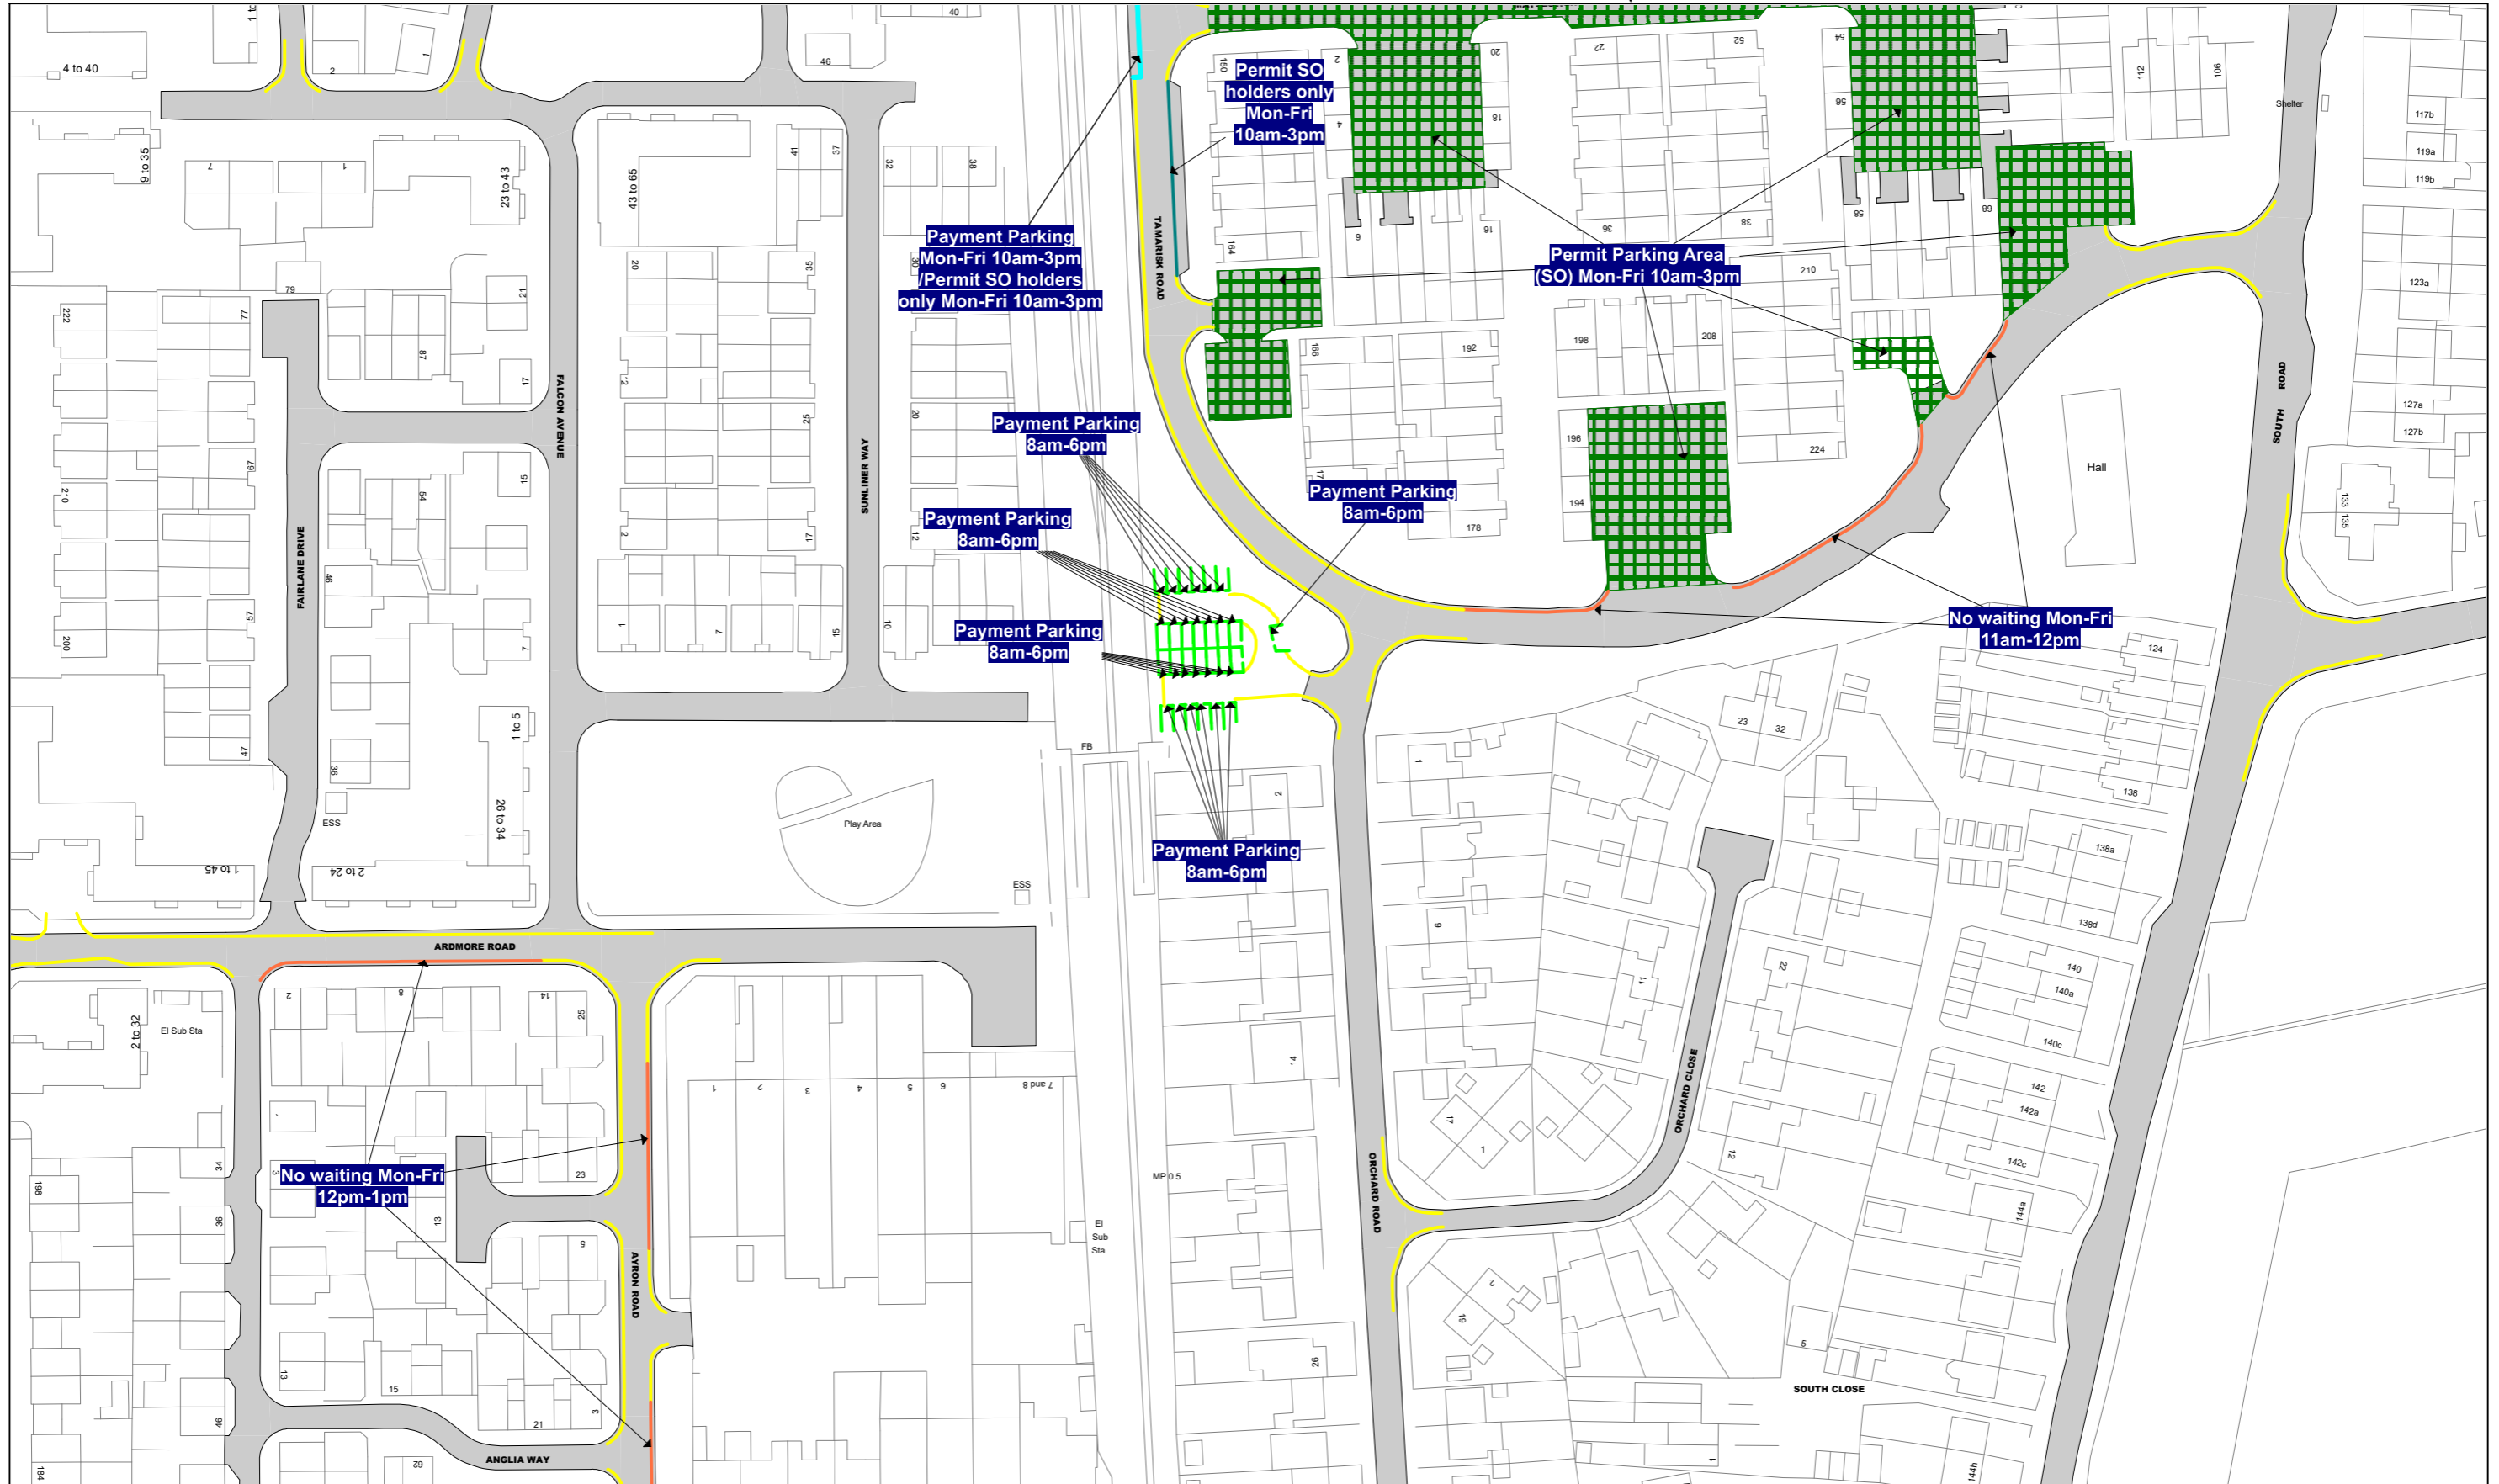

Scale: 1 : 1250 @ A3

Order Title: The Borough of Thurrock
(Stopping, Waiting, Loading and On-street Parking) Order 2017

This map is reproduced from Ordnance Survey material with the permission of Ordnance Survey on behalf of the Controller of Her Majesty's Stationery Office © Crown Copyright. Unauthorised reproduction infringes Crown copyright and may lead to prosecution or civil proceedings.
Thurrock Council
Licence No: 100025457 2022

NOTE: SEE STATIC MAP SCHEDULE LEGEND FOR RESTRICTIONS DISPLAYED

 thurrock.gov.uk

Civic Offices, New Road
Grays, Essex, RM17 6SL

Scale: 1 : 1250 @ A3

Order Title: The Borough of Thurrock
(Stopping, Waiting, Loading and On-street Parking) Order 2017

This map is reproduced from Ordnance Survey material with the permission of Ordnance Survey on behalf of the Controller of Her Majesty's Stationery Office © Crown Copyright. Unauthorised reproduction infringes Crown copyright and may lead to prosecution or civil proceedings.
Thurrock Council
Licence No: 100025457 2022

NOTE: SEE STATIC MAP SCHEDULE LEGEND FOR RESTRICTIONS DISPLAYED

Scale: 1 : 1250 @ A3

Order Title: The Borough of Thurrock (Stopping, Waiting, Loading and On-street Parking) Order 2017

This map is reproduced from Ordnance Survey material with the permission of Ordnance Survey on behalf of the Controller of Her Majesty's Stationery Office © Crown Copyright. Unauthorised reproduction infringes Crown copyright and may lead to prosecution or civil proceedings. Thurrock Council Licence No: 100025457 2022