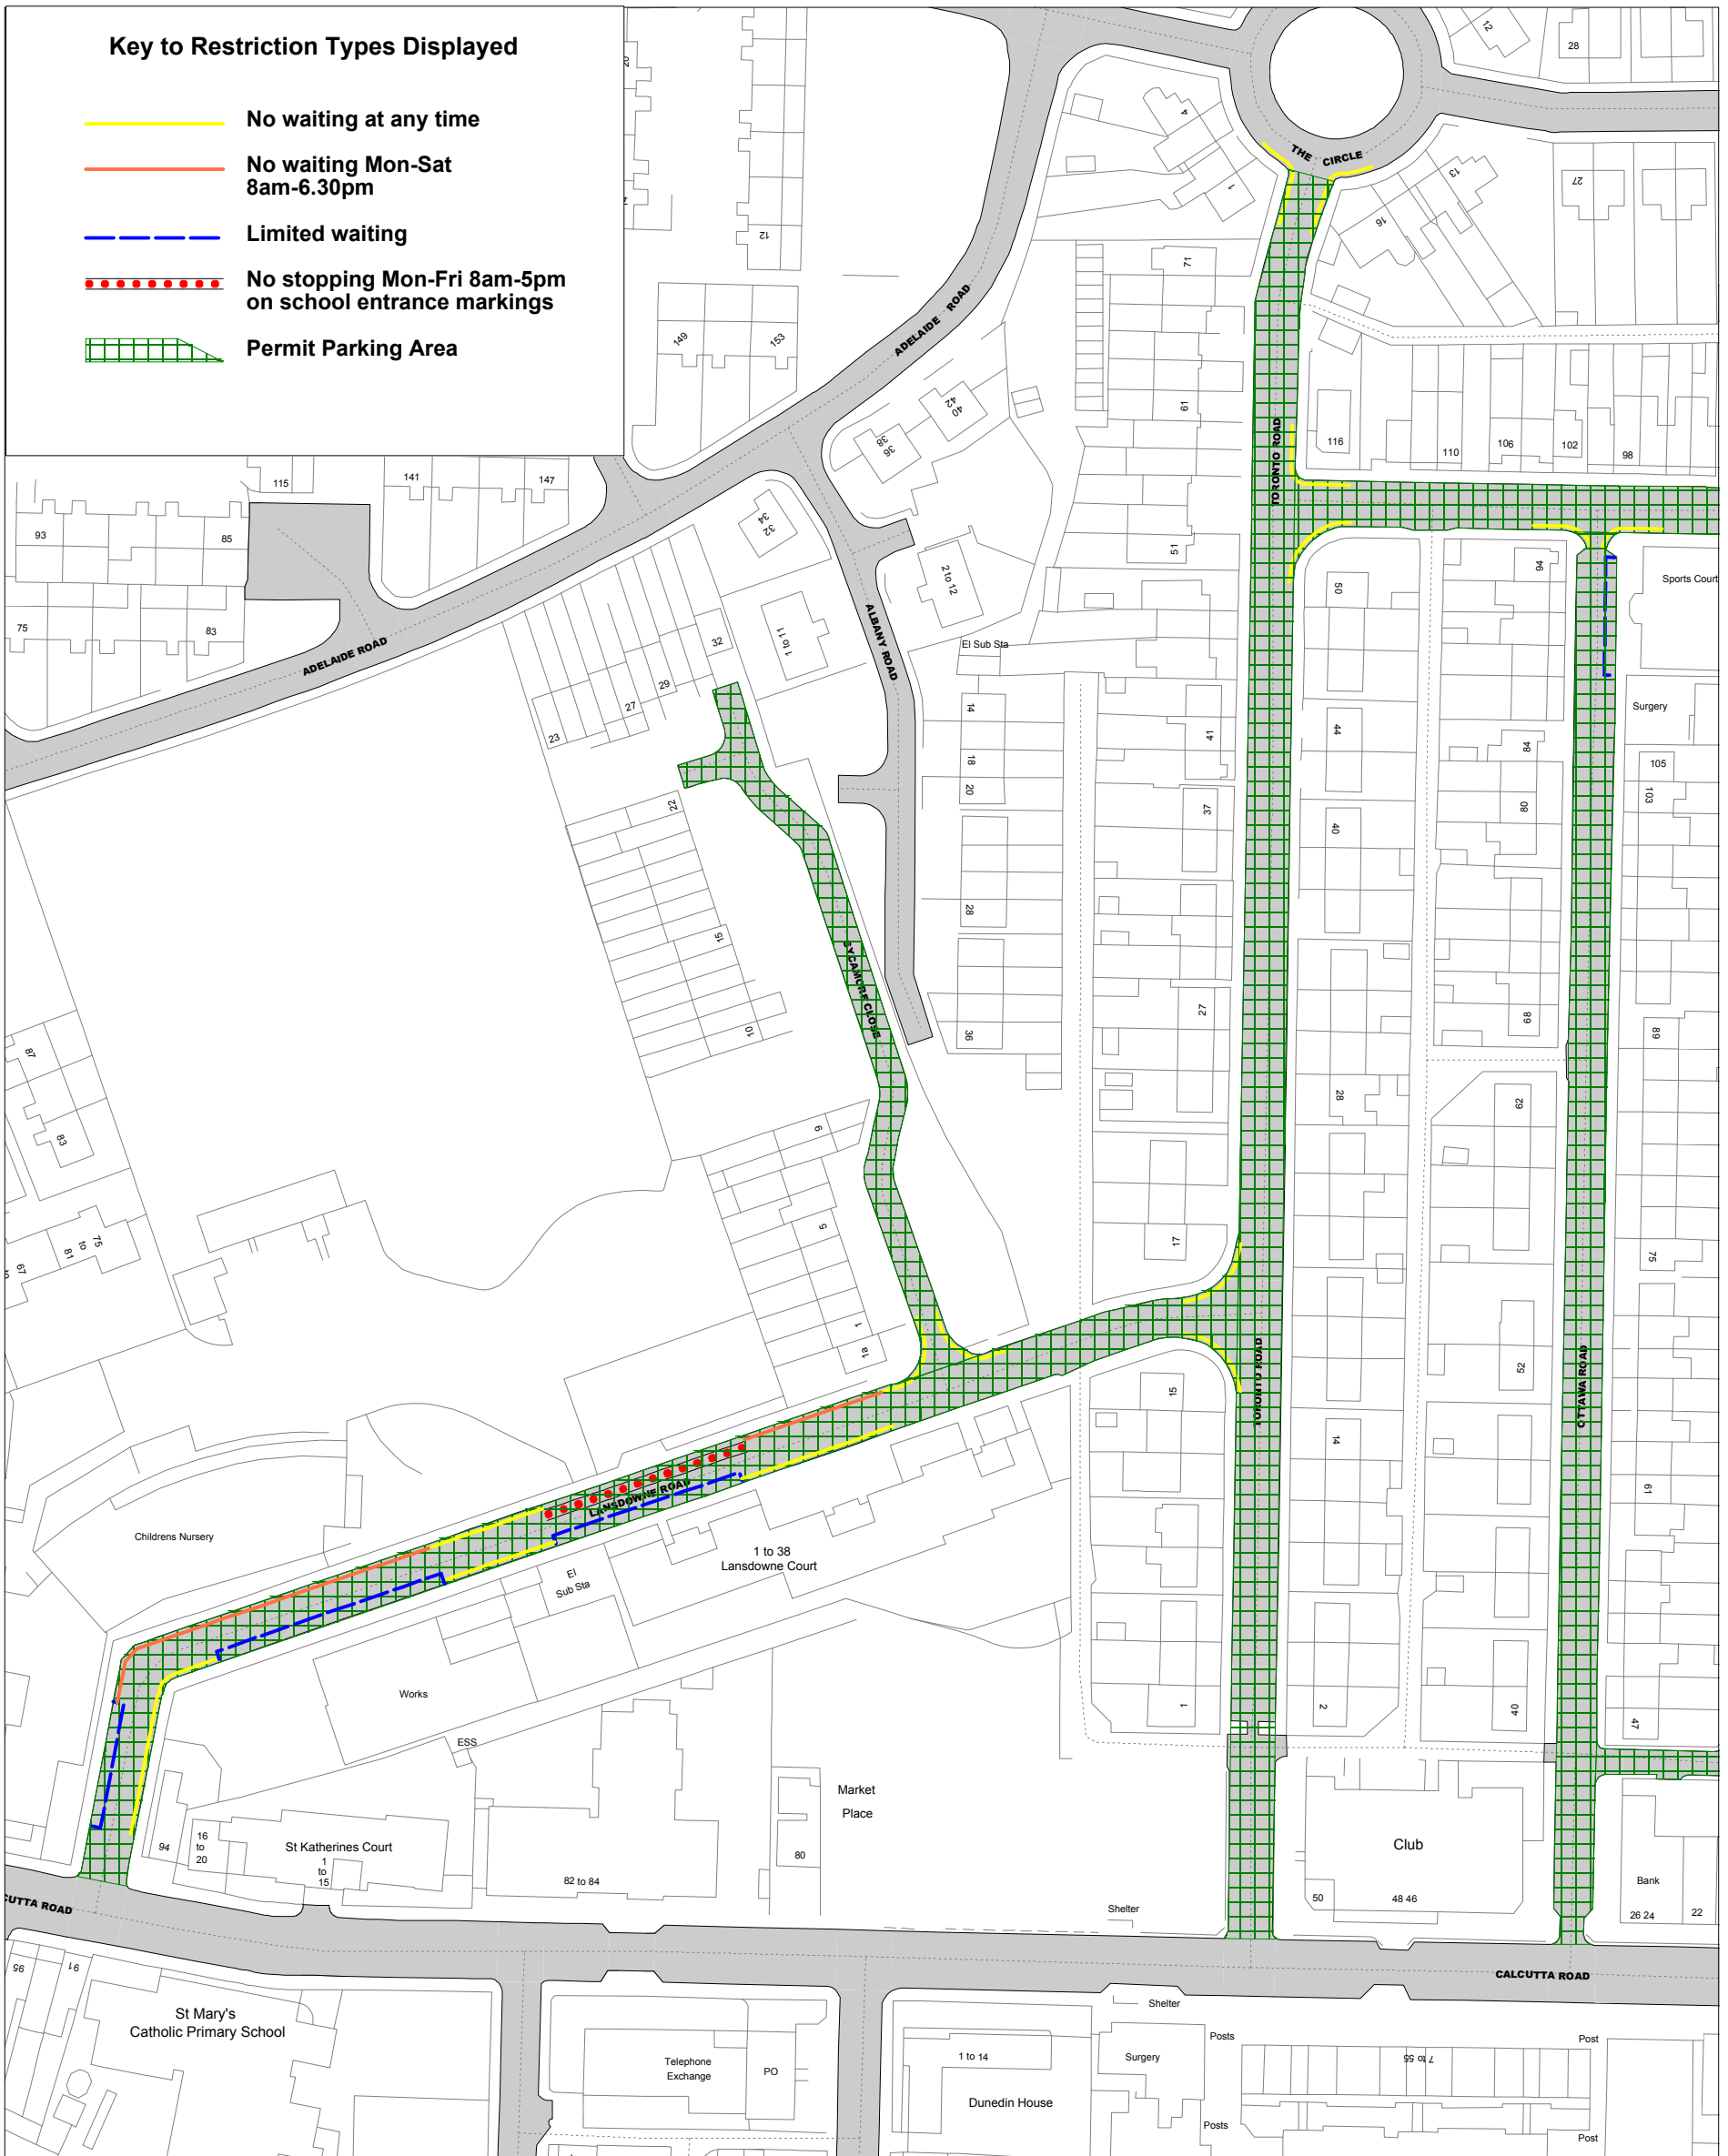

Key to Restriction Types Displayed

-  No waiting at any time
-  No waiting Mon-Sat 8am-6.30pm
-  Limited waiting
-  No stopping Mon-Fri 8am-5pm on school entrance markings
-  Permit Parking Area

SCALE	1 : 1250 @A3
DATE	15/11/2018
DRAWING No.	
DRAWN BY	

Key to Restriction Types Displayed

-  No waiting at any time
-  No waiting Mon-Sat 8am-6.30pm
-  Limited waiting
-  No stopping Mon-Fri 8am-5pm on school entrance markings
-  Permit Parking Area

SCALE	1 : 1250 @ A3
DATE	15/11/2018
DRAWING No.	
DRAWN BY	