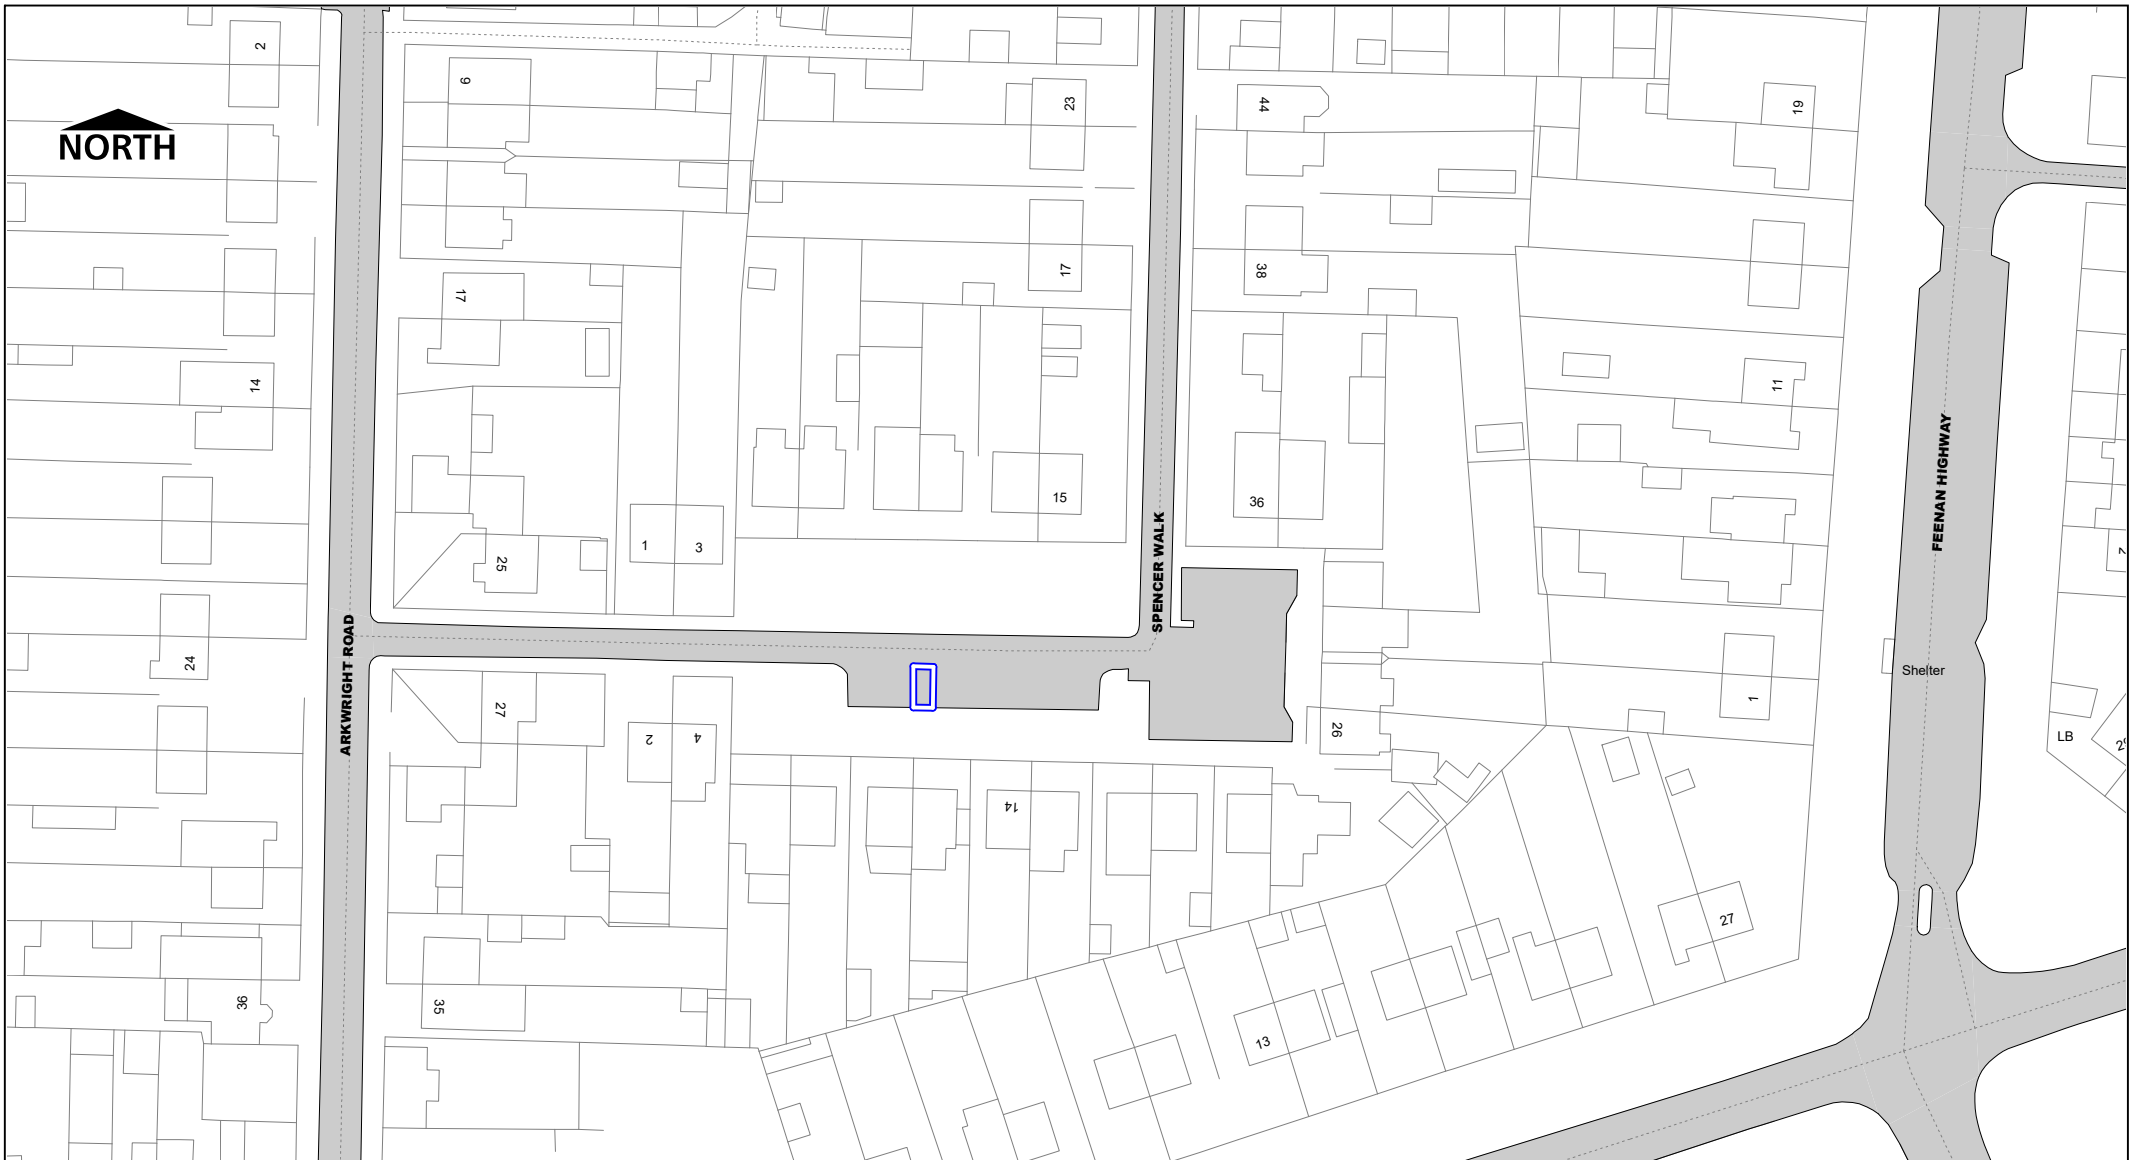

Key to Restriction Types Displayed

 Disabled Badge Holders Parking

Chadwell St Mary No 7 Spencer Walk Plan

© Crown copyright. All rights reserved
 Thurrock Council
 Licence No. 100025457 2023

Key to Restriction Types Displayed

 Disabled Badge Holders Parking

SCALE	1 : 1000
DATE	12/10/2023
DRAWING No.	Page 1 of 1
DRAWN BY	Zaki H