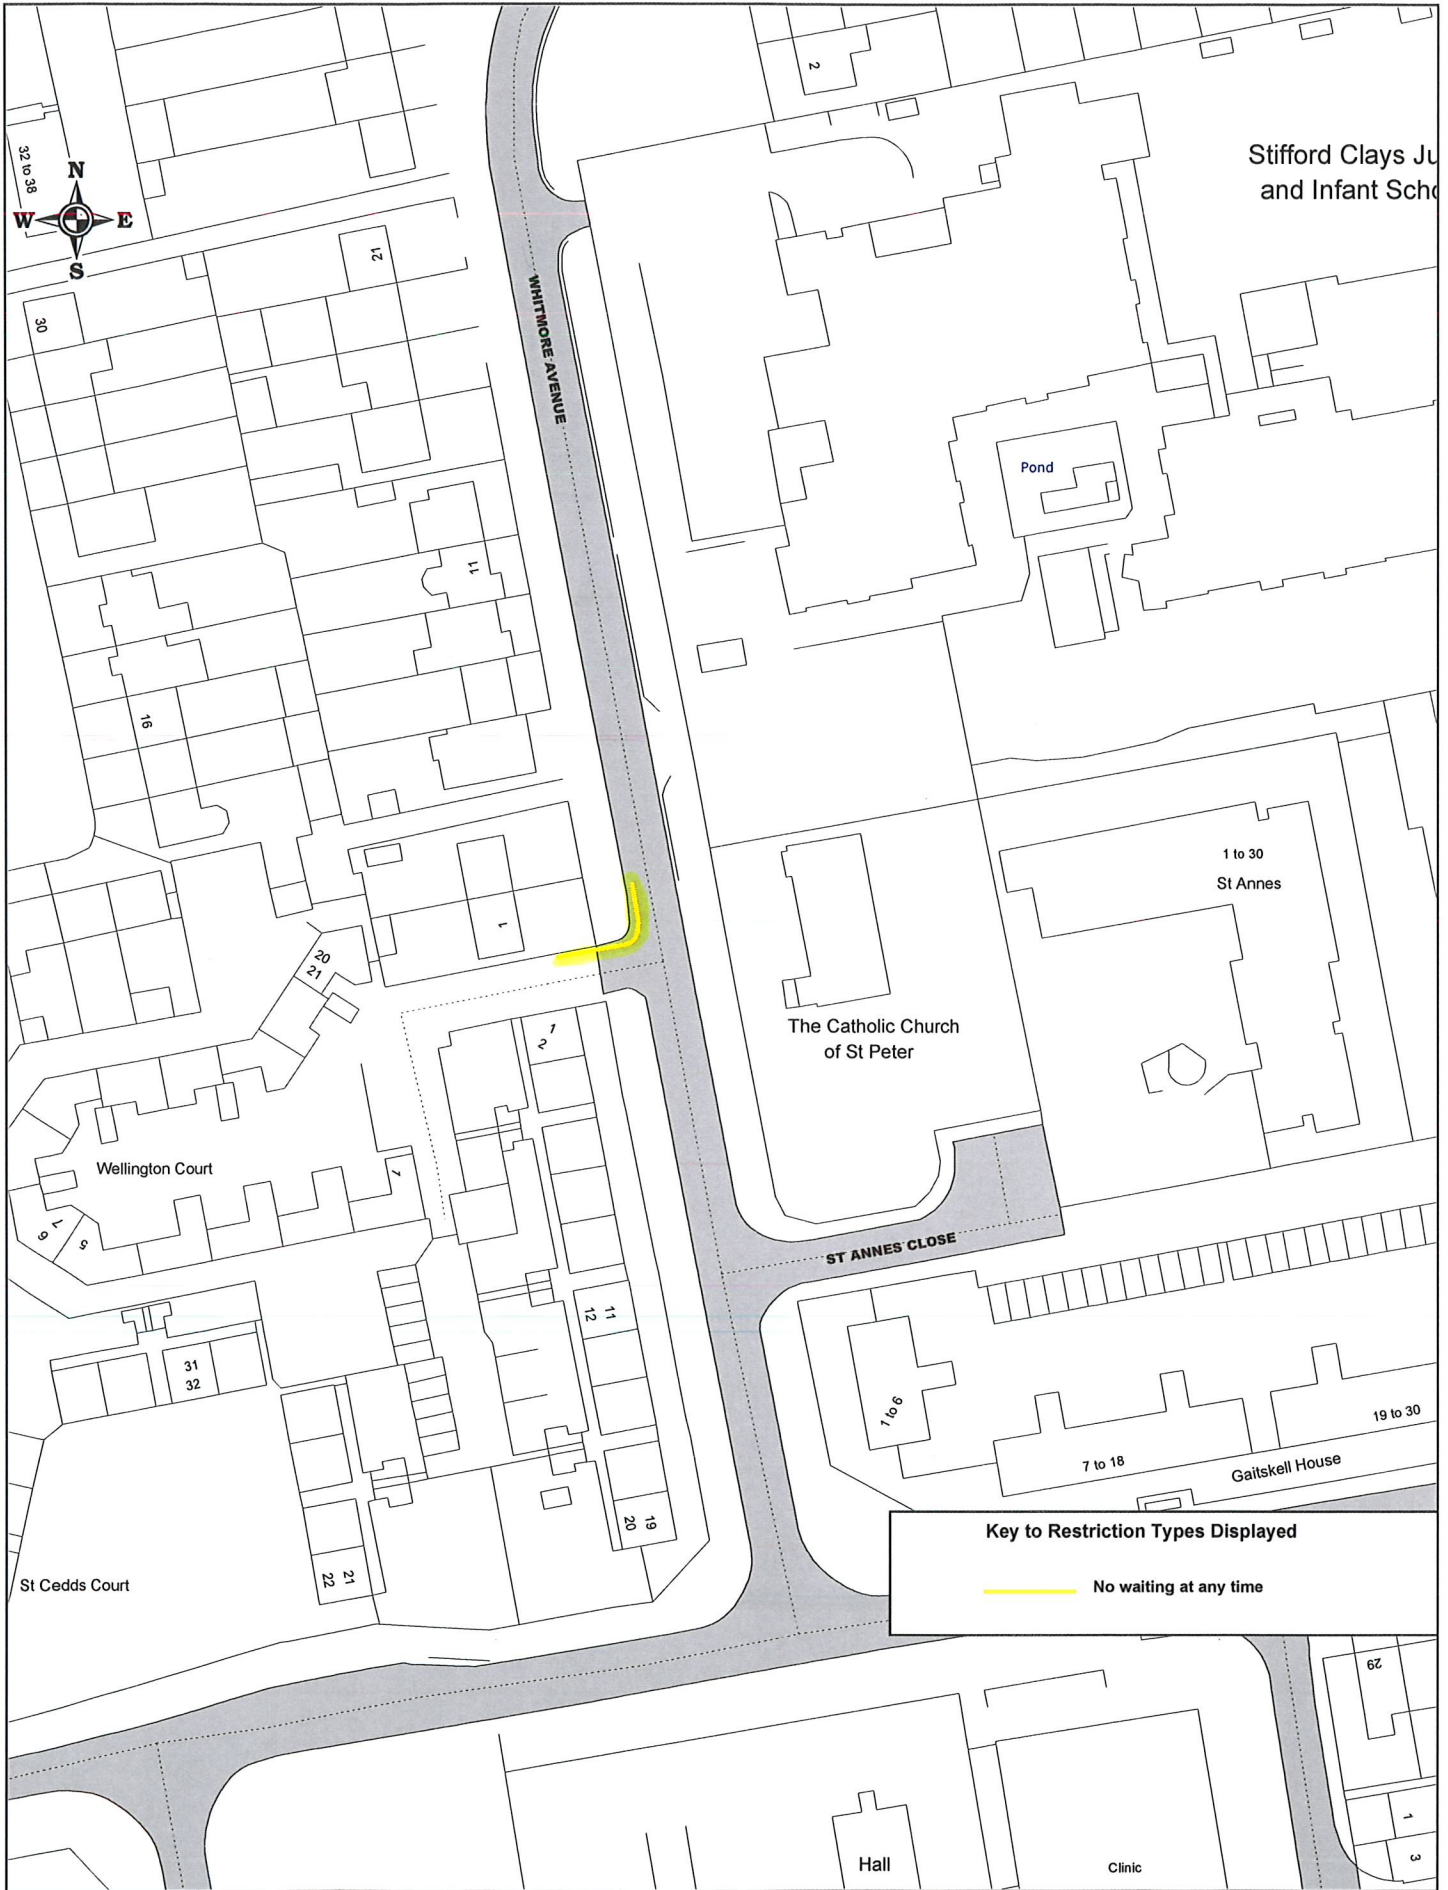

**Key to Restriction Types Displayed**

— No waiting at any time

|             |                |
|-------------|----------------|
| SCALE       | 1 : 2000       |
| DATE        | 02/01/2020     |
| DRAWING No. | Page<br>1 of 1 |
| DRAWN BY    |                |

|             |             |
|-------------|-------------|
| SCALE       | 1 : 1250    |
| DATE        | 02/01/2020  |
| DRAWING No. | Page 1 of 1 |
| DRAWN BY    |             |

**Key to Restriction Types Displayed**

— No waiting at any time

|             |             |
|-------------|-------------|
| SCALE       | 1 : 2000    |
| DATE        | 02/01/2020  |
| DRAWING No. | Page 1 of 1 |
| DRAWN BY    |             |