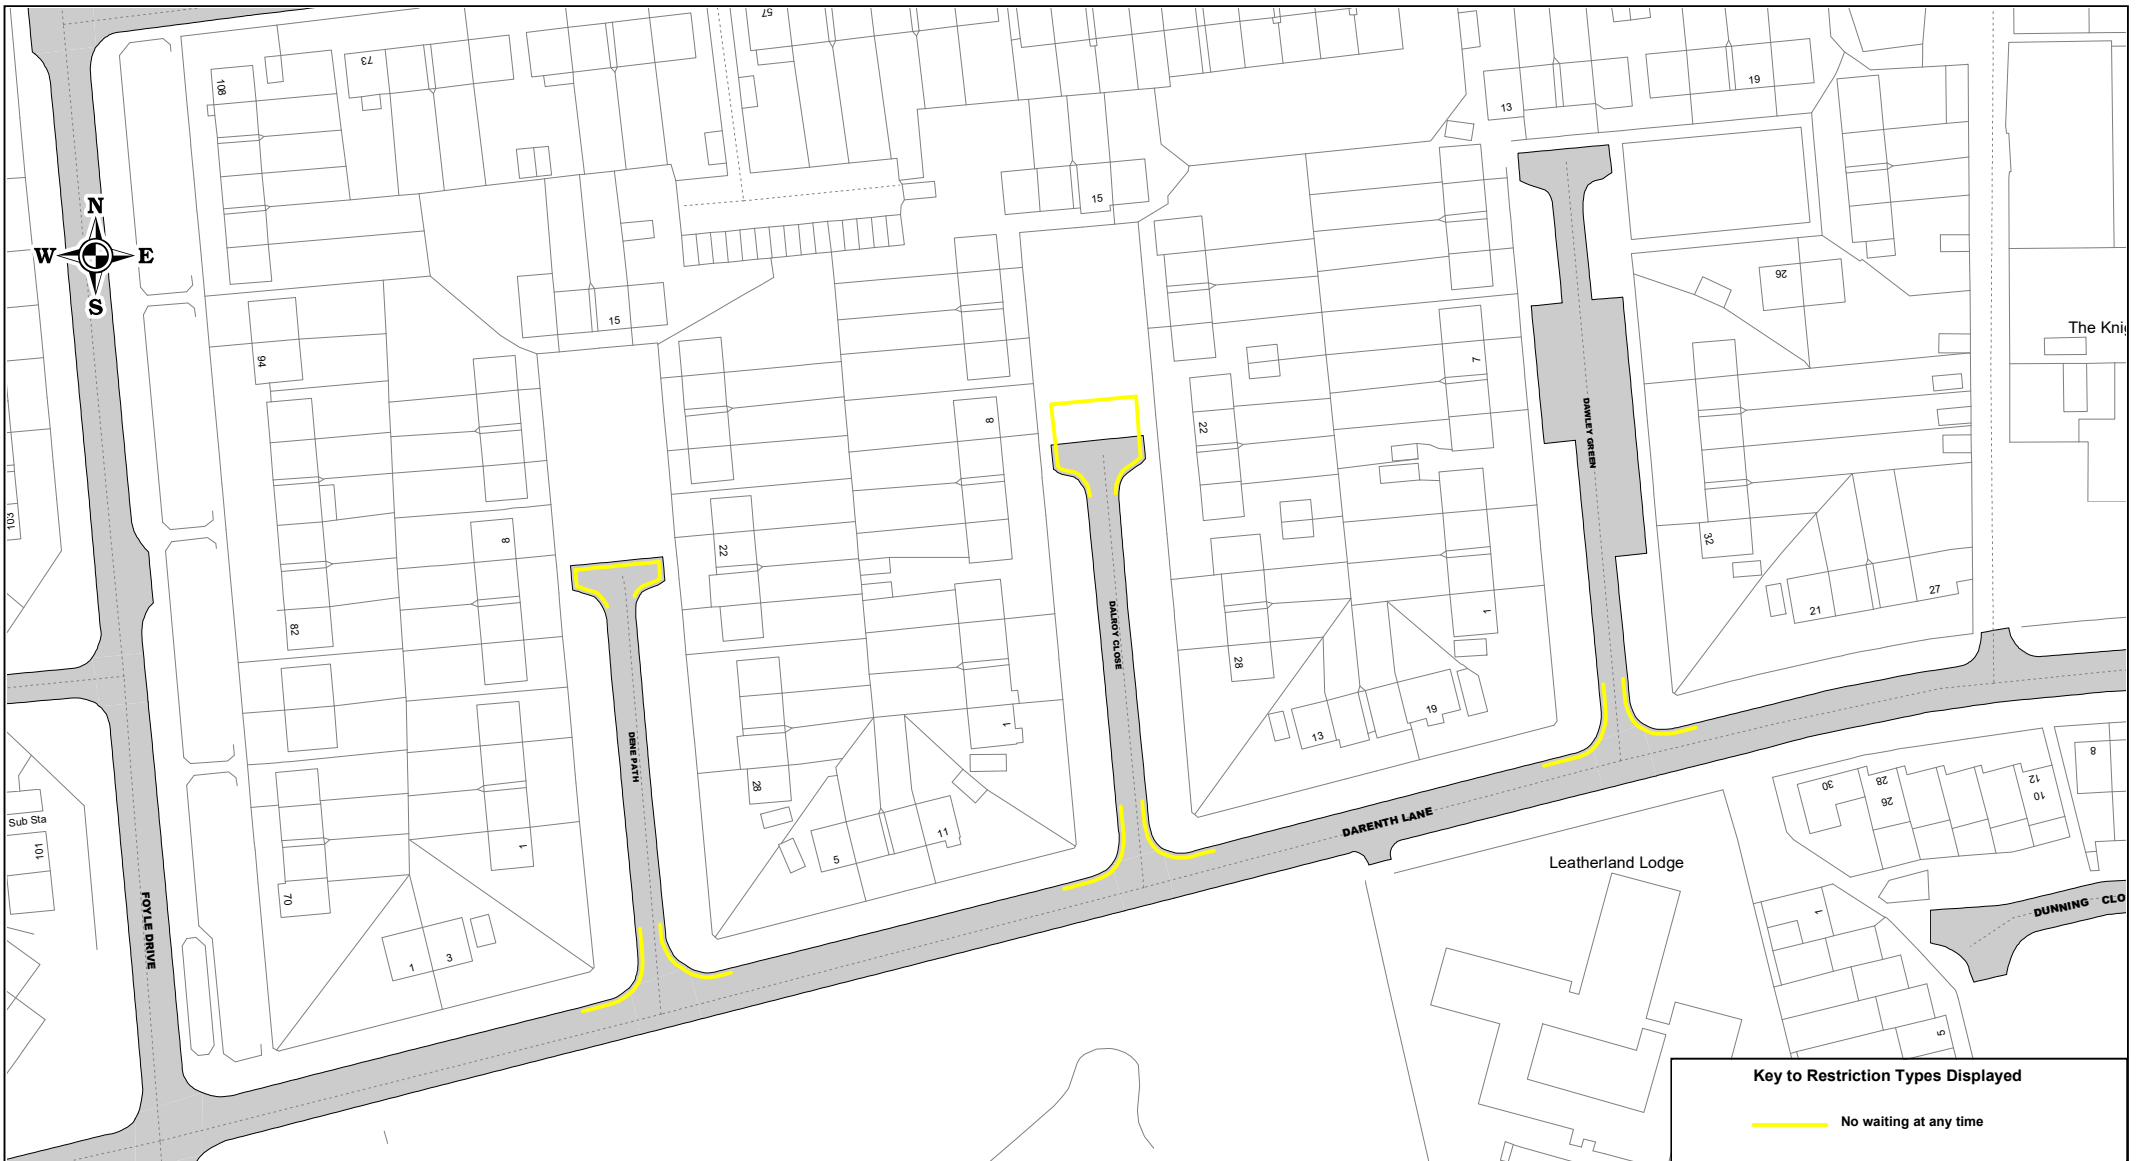

SCALE	1 : 1250
DATE	24/10/2019
DRAWING No.	Page 1 of 5
DRAWN BY	

Darent Lane, Dene Path and Delroy Close South Ockendon

SCALE	1 : 1250
DATE	24/10/2019
DRAWING No.	Page 2 of 5
DRAWN BY	

Dacre Crescent, Dacre Avenue, Martin Road  
Park View and Park Lane Aveley

SCALE	1 : 1250
DATE	24/10/2019
DRAWING No.	Page 3 of 5
DRAWN BY	

Key to Restriction Types Displayed	
	No waiting at any time

Stifford Road South Ockendon

© Crown copyright. All rights reserved  
 Thurrock Council  
 Licence No. 100025457 2019

SCALE	1 : 1250
DATE	24/10/2019
DRAWING No.	Page 4 of 5
DRAWN BY	

Stanford-le-Hope, South Ockendon and Aveley

SCALE	1 : 59500
DATE	24/10/2019
DRAWING No.	Page 5 of 5
DRAWN BY	