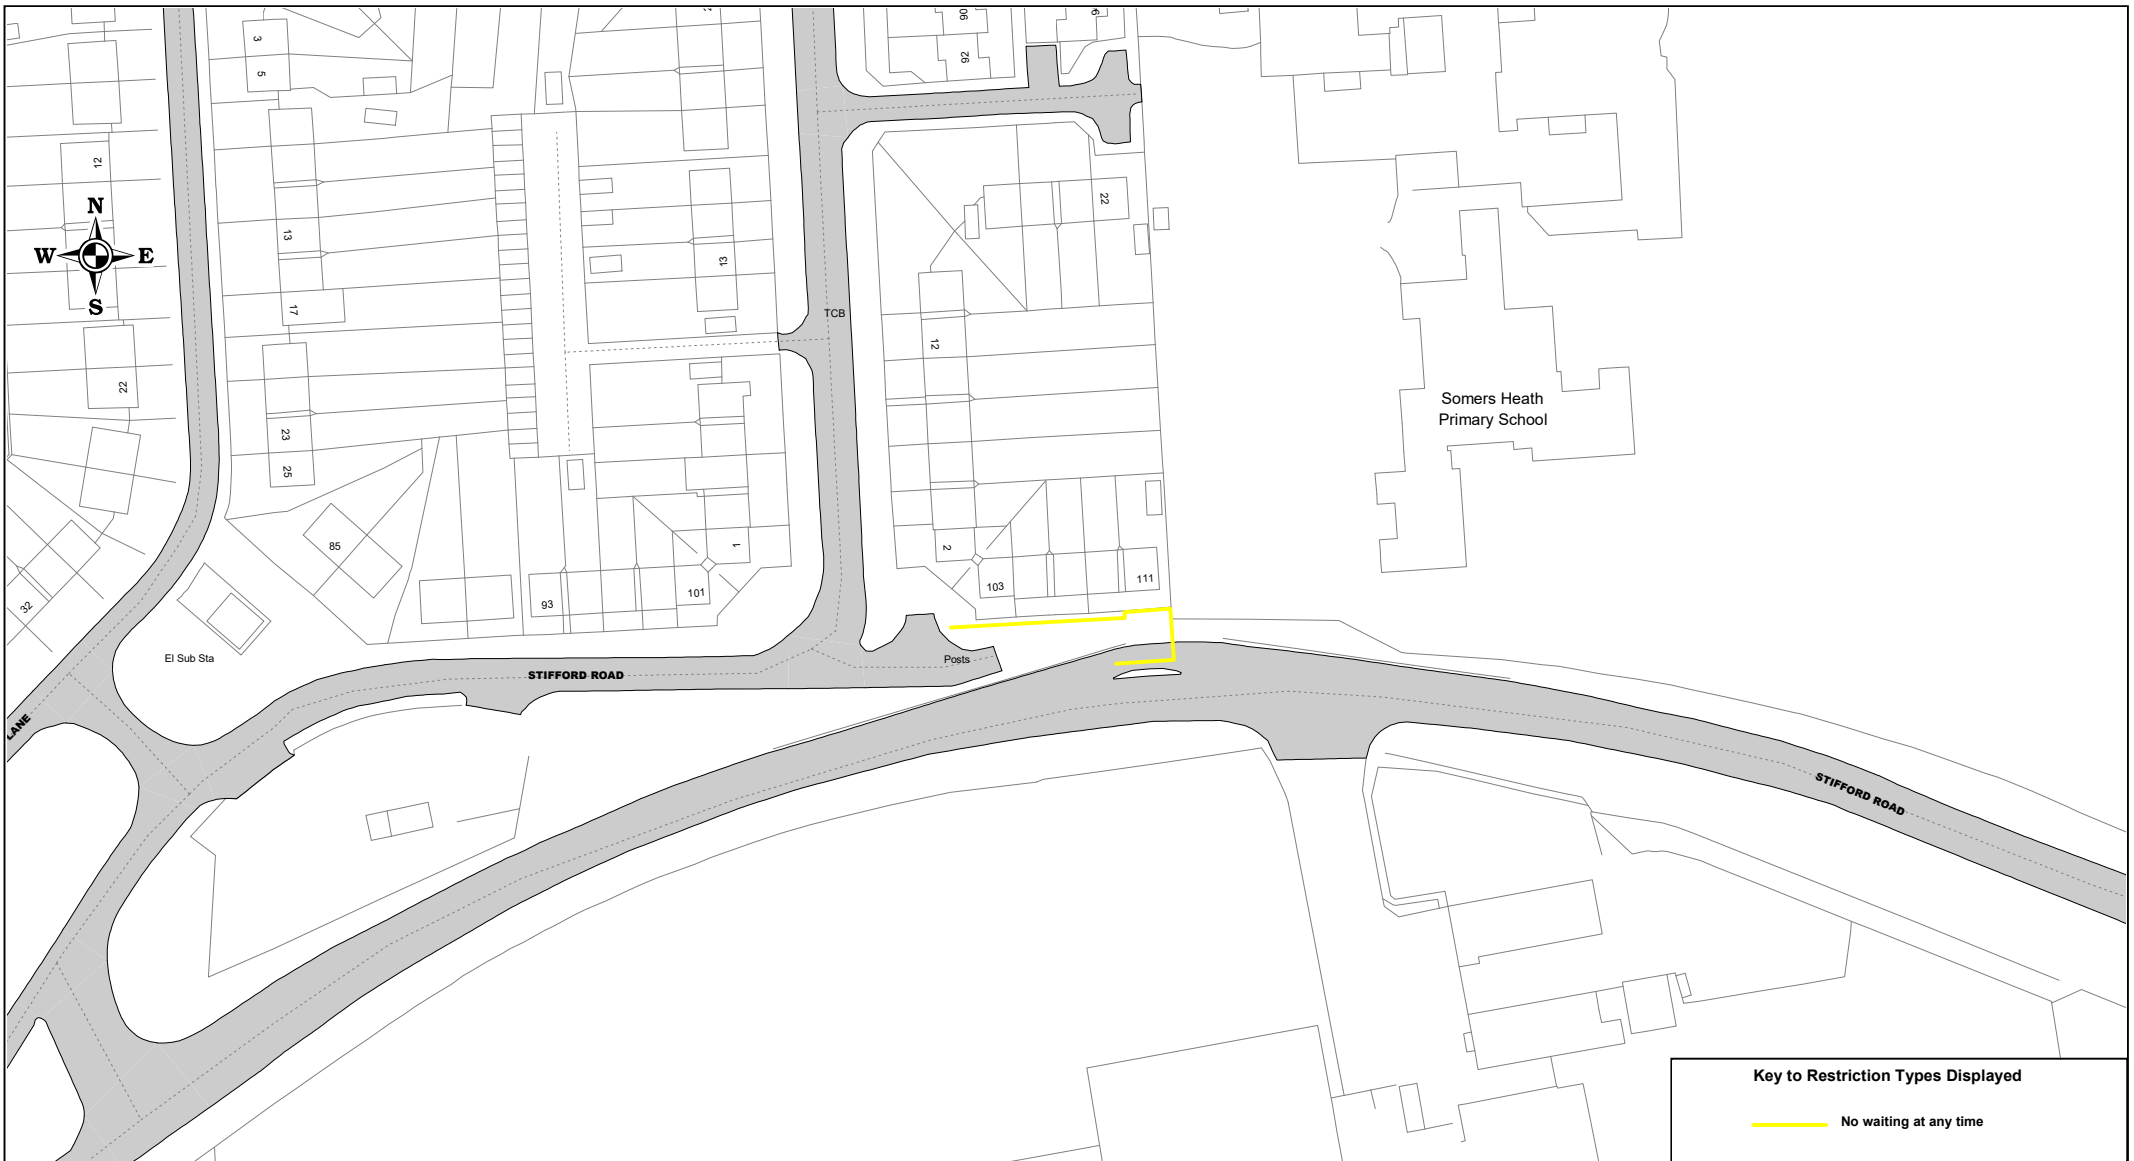

SCALE	1 : 1250
DATE	24/10/2019
DRAWING No.	Page 1 of 5
DRAWN BY	

Darent Lane, Dene Path and Delroy Close South Ockendon

SCALE	1 : 1250
DATE	24/10/2019
DRAWING No.	Page 2 of 5
DRAWN BY	

Dacre Crescent, Dacre Avenue, Martin Road  
Park View and Park Lane Aveley

SCALE	1 : 1250
DATE	24/10/2019
DRAWING No.	Page 3 of 5
DRAWN BY	

Key to Restriction Types Displayed	
	No waiting at any time

Stifford Road South Ockendon

© Crown copyright. All rights reserved  
 Thurrock Council  
 Licence No. 100025457 2019

SCALE	1 : 1250
DATE	24/10/2019
DRAWING No.	Page 4 of 5
DRAWN BY	

Stanford-le-Hope, South Ockendon and Aveley

SCALE	1 : 59500
DATE	24/10/2019
DRAWING No.	Page 5 of 5
DRAWN BY	