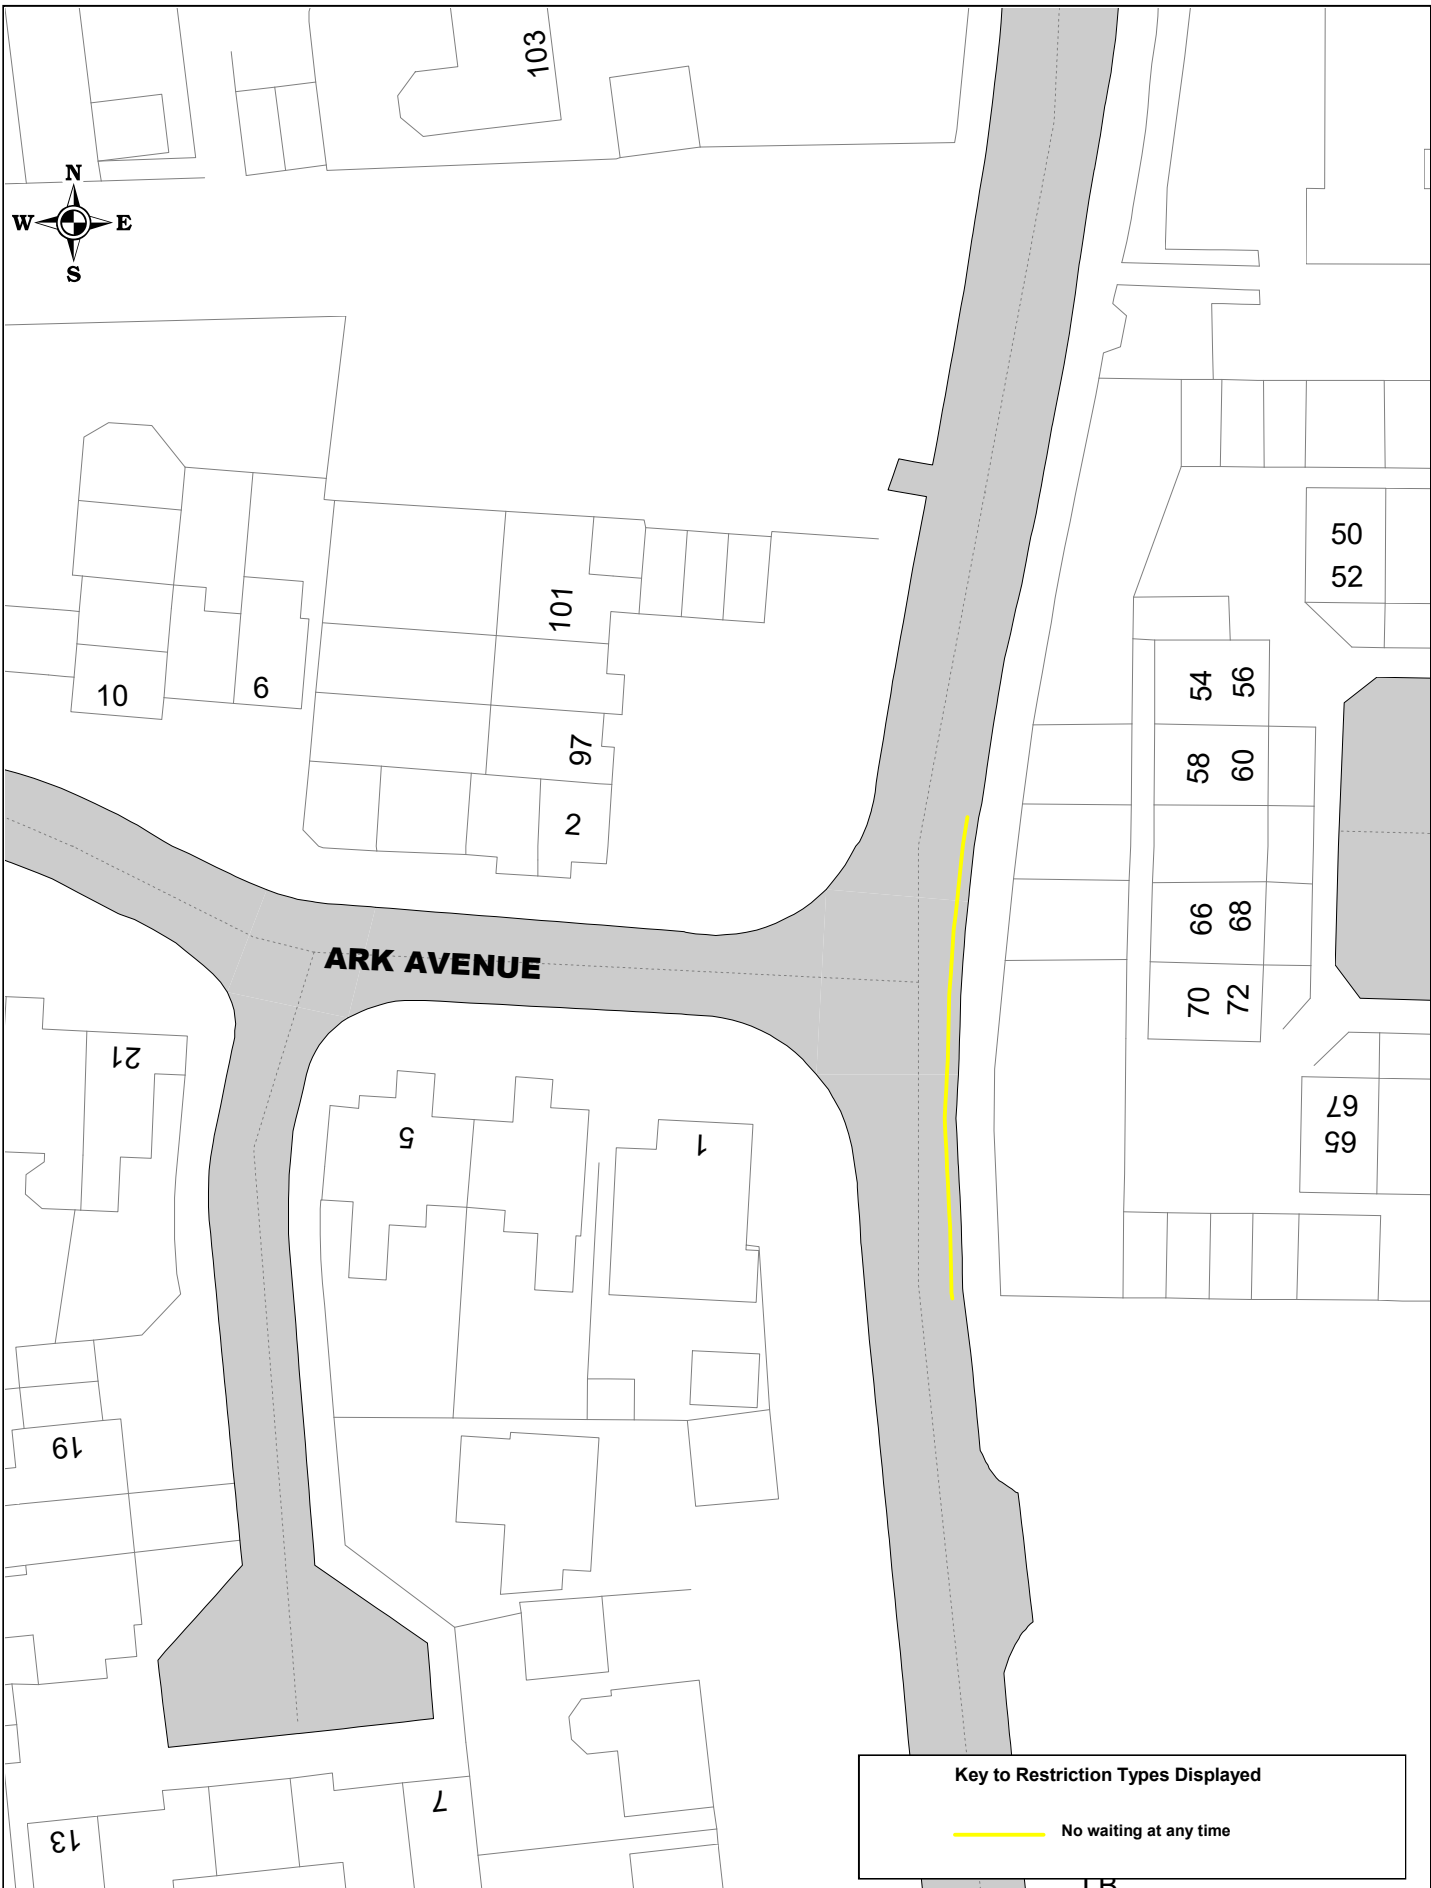

Key to Restriction Types Displayed

No waiting at any time