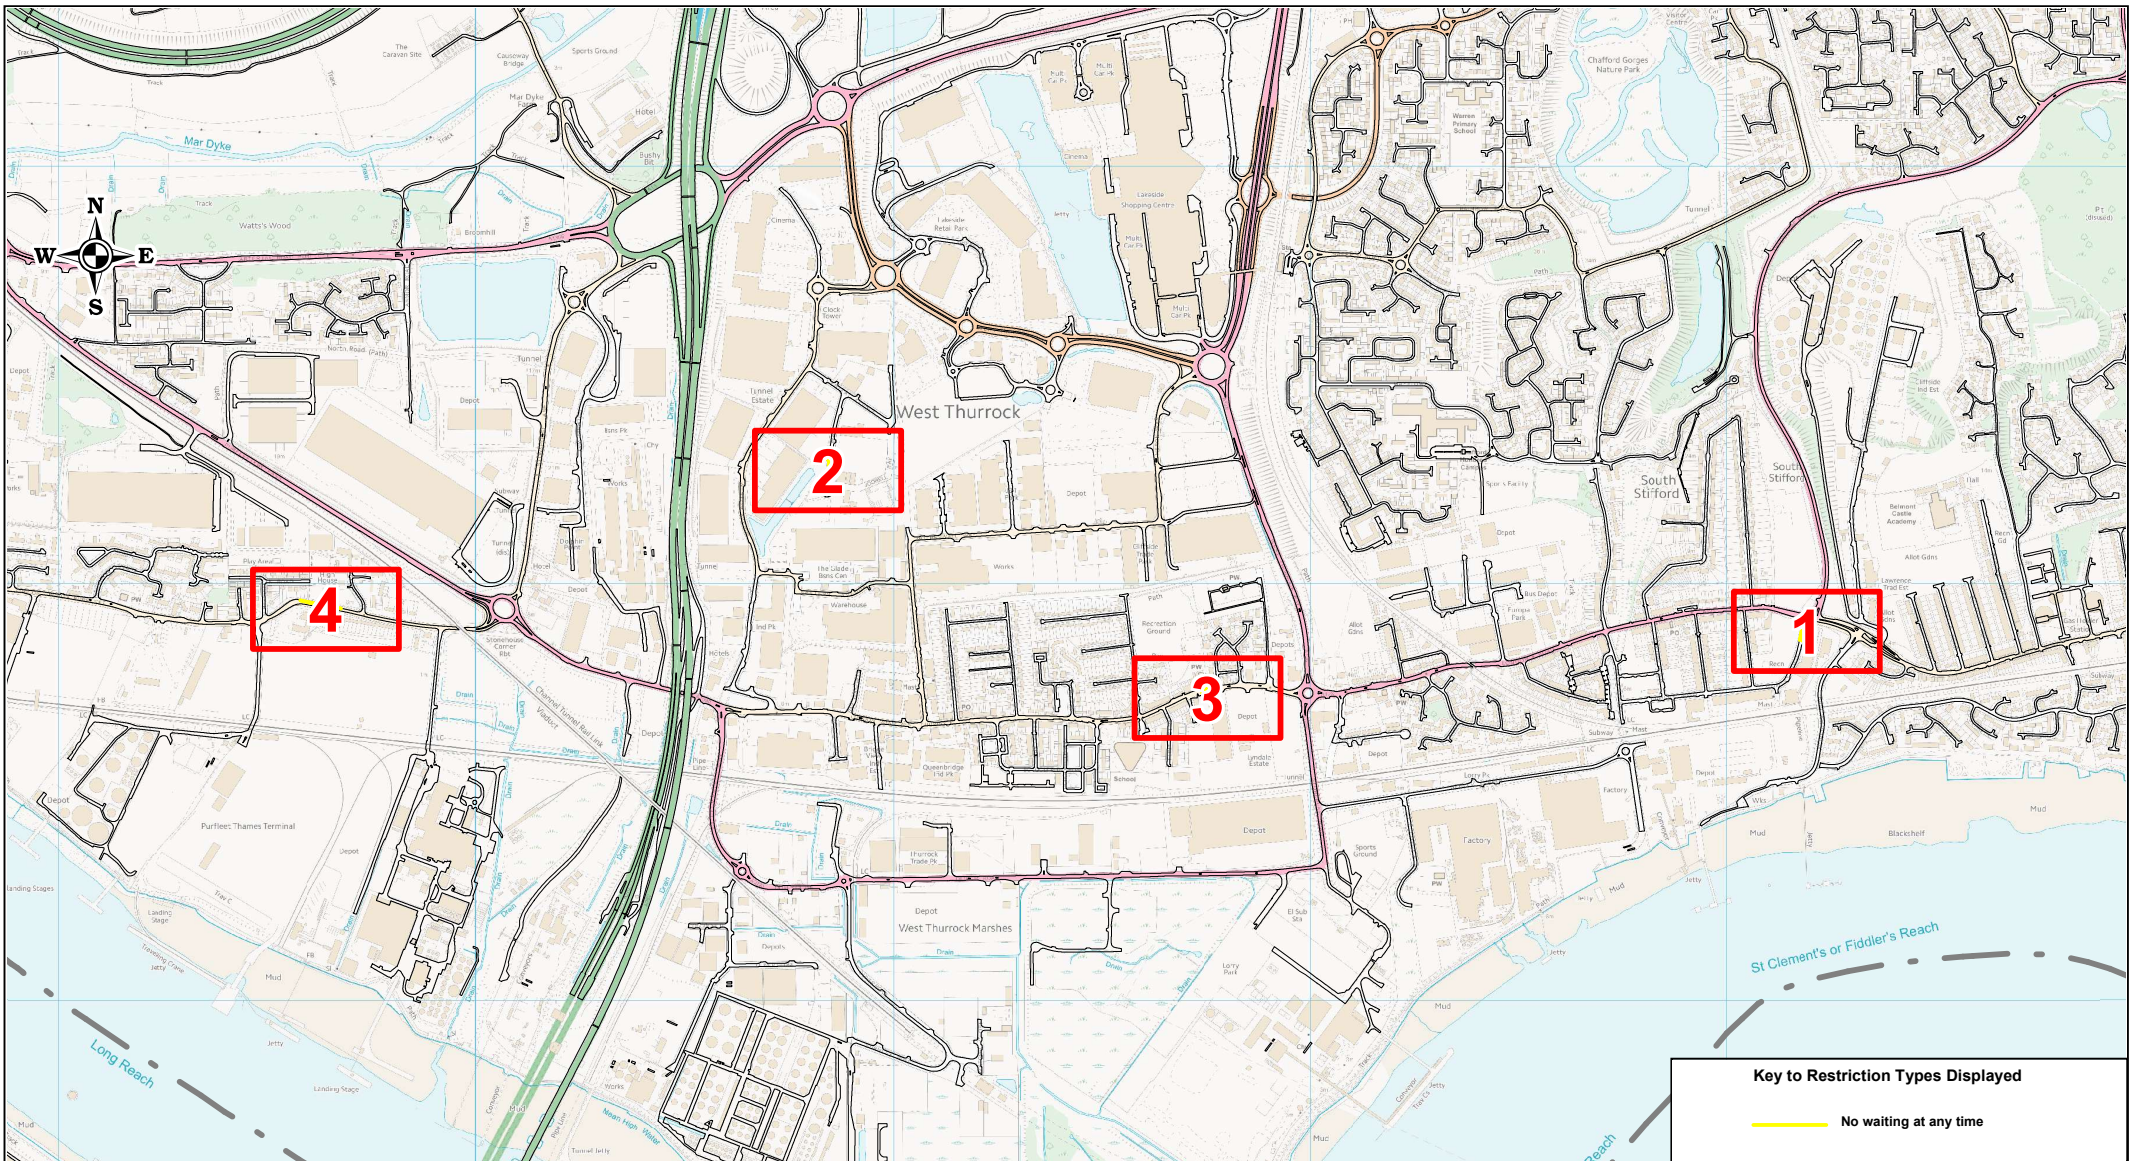

SCALE	1 : 1250
DATE	21/02/2020
DRAWING No.	Page 2 of 5
DRAWN BY	

Key to Restriction Types Displayed

— No waiting at any time

SCALE	1 : 1250
DATE	21/02/2020
DRAWING No.	Page 3 of 5
DRAWN BY	

West Thurrock & South Stifford No.2

SCALE	1 : 18100
DATE	21/02/2020
DRAWING No.	Page 5 of 5
DRAWN BY	