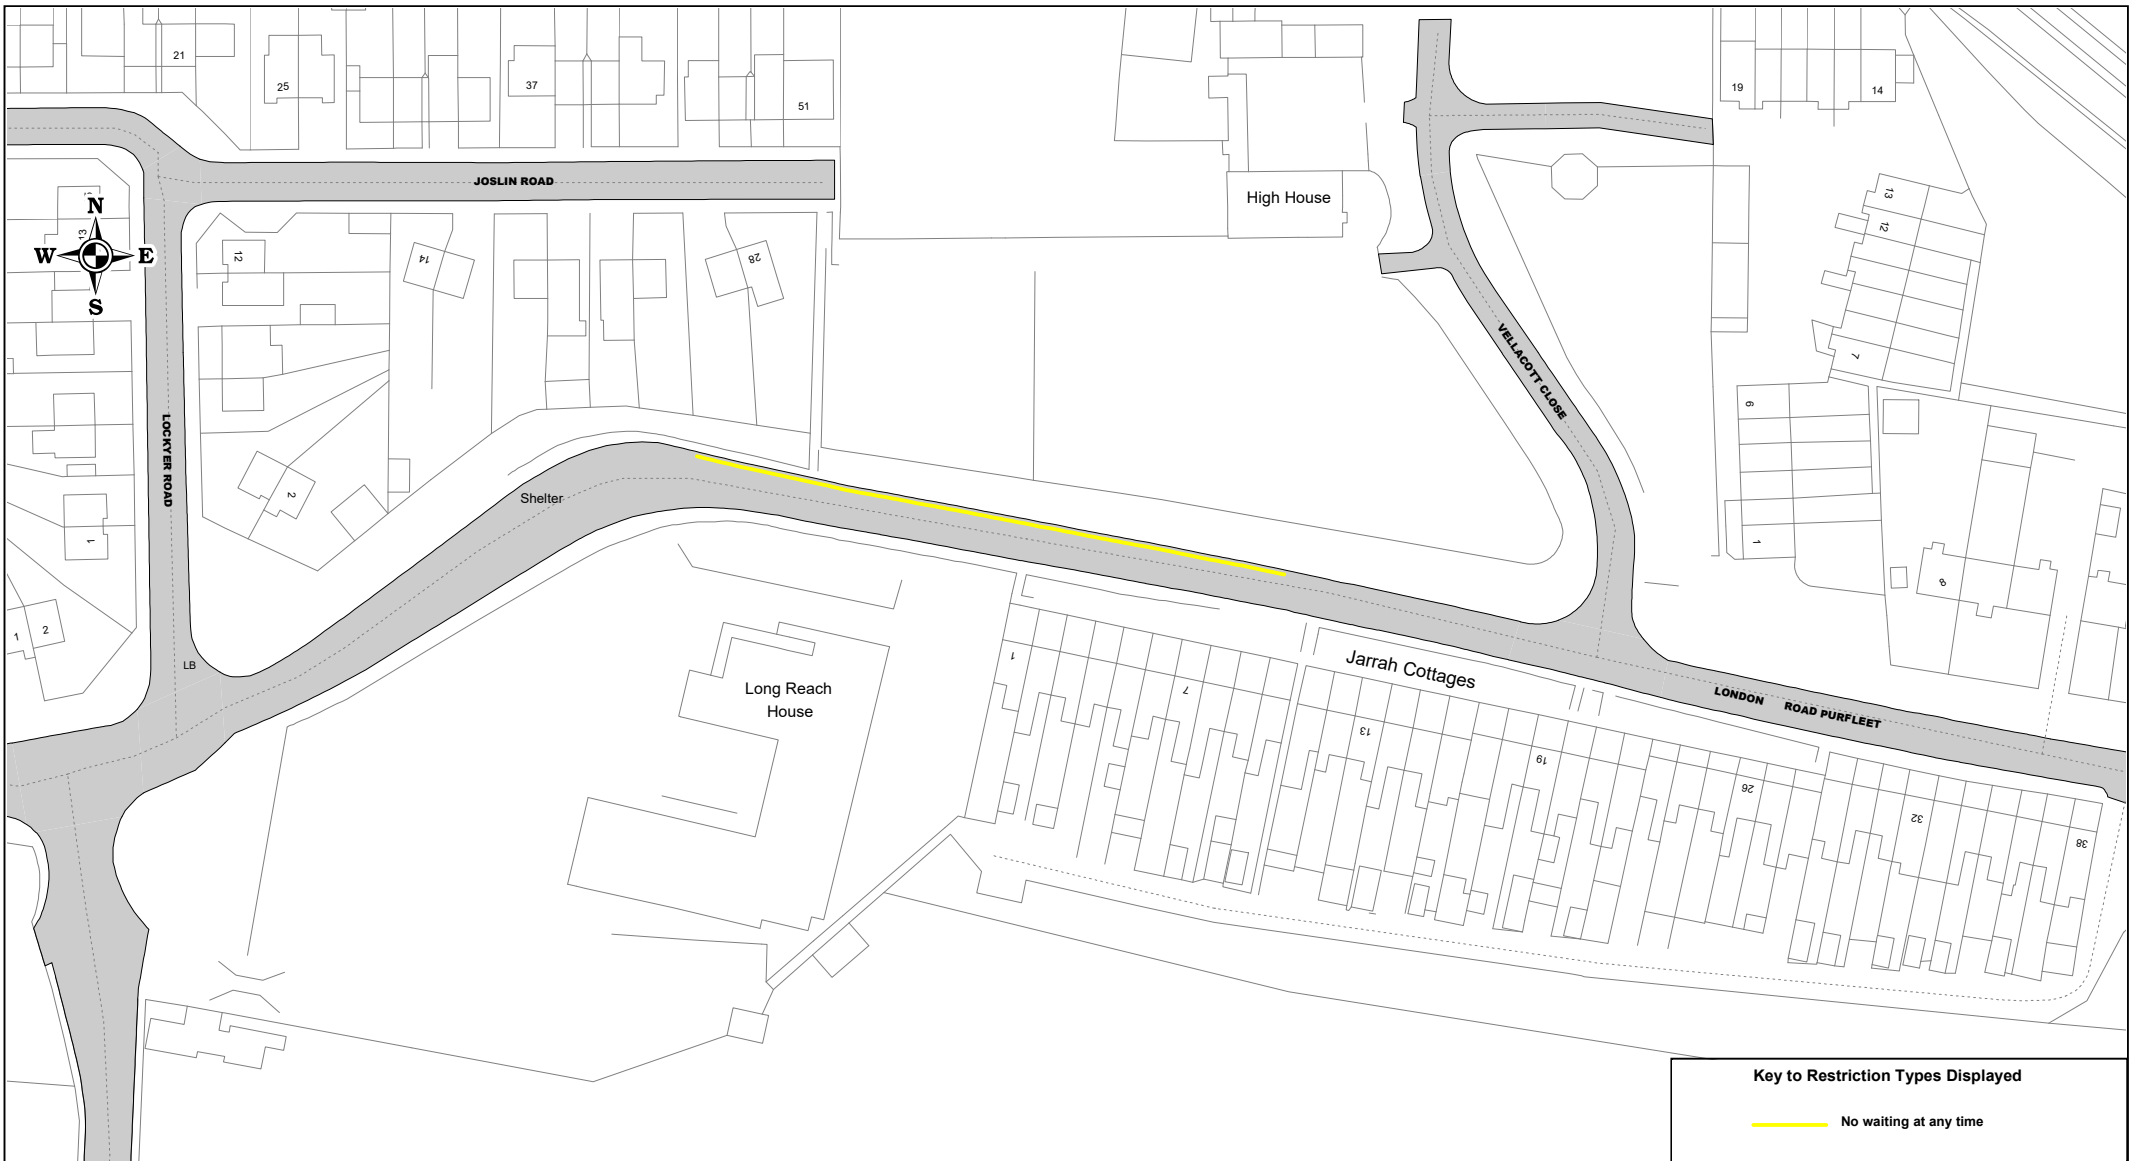

SCALE	1 : 1250
DATE	21/02/2020
DRAWING No.	Page 1 of 5
DRAWN BY	

Key to Restriction Types Displayed	
	No waiting at any time

West Thurrock & South Stifford No.2

© Crown copyright. All rights reserved
 Thurrock Council
 Licence No. 100025457 2020

SCALE	1 : 1250
DATE	21/02/2020
DRAWING No.	Page 2 of 5
DRAWN BY	

Key to Restriction Types Displayed

— No waiting at any time

SCALE	1 : 1250
DATE	21/02/2020
DRAWING No.	Page 3 of 5
DRAWN BY	

West Thurrock & South Stifford No.2

SCALE	1 : 18100
DATE	21/02/2020
DRAWING No.	Page 5 of 5
DRAWN BY	