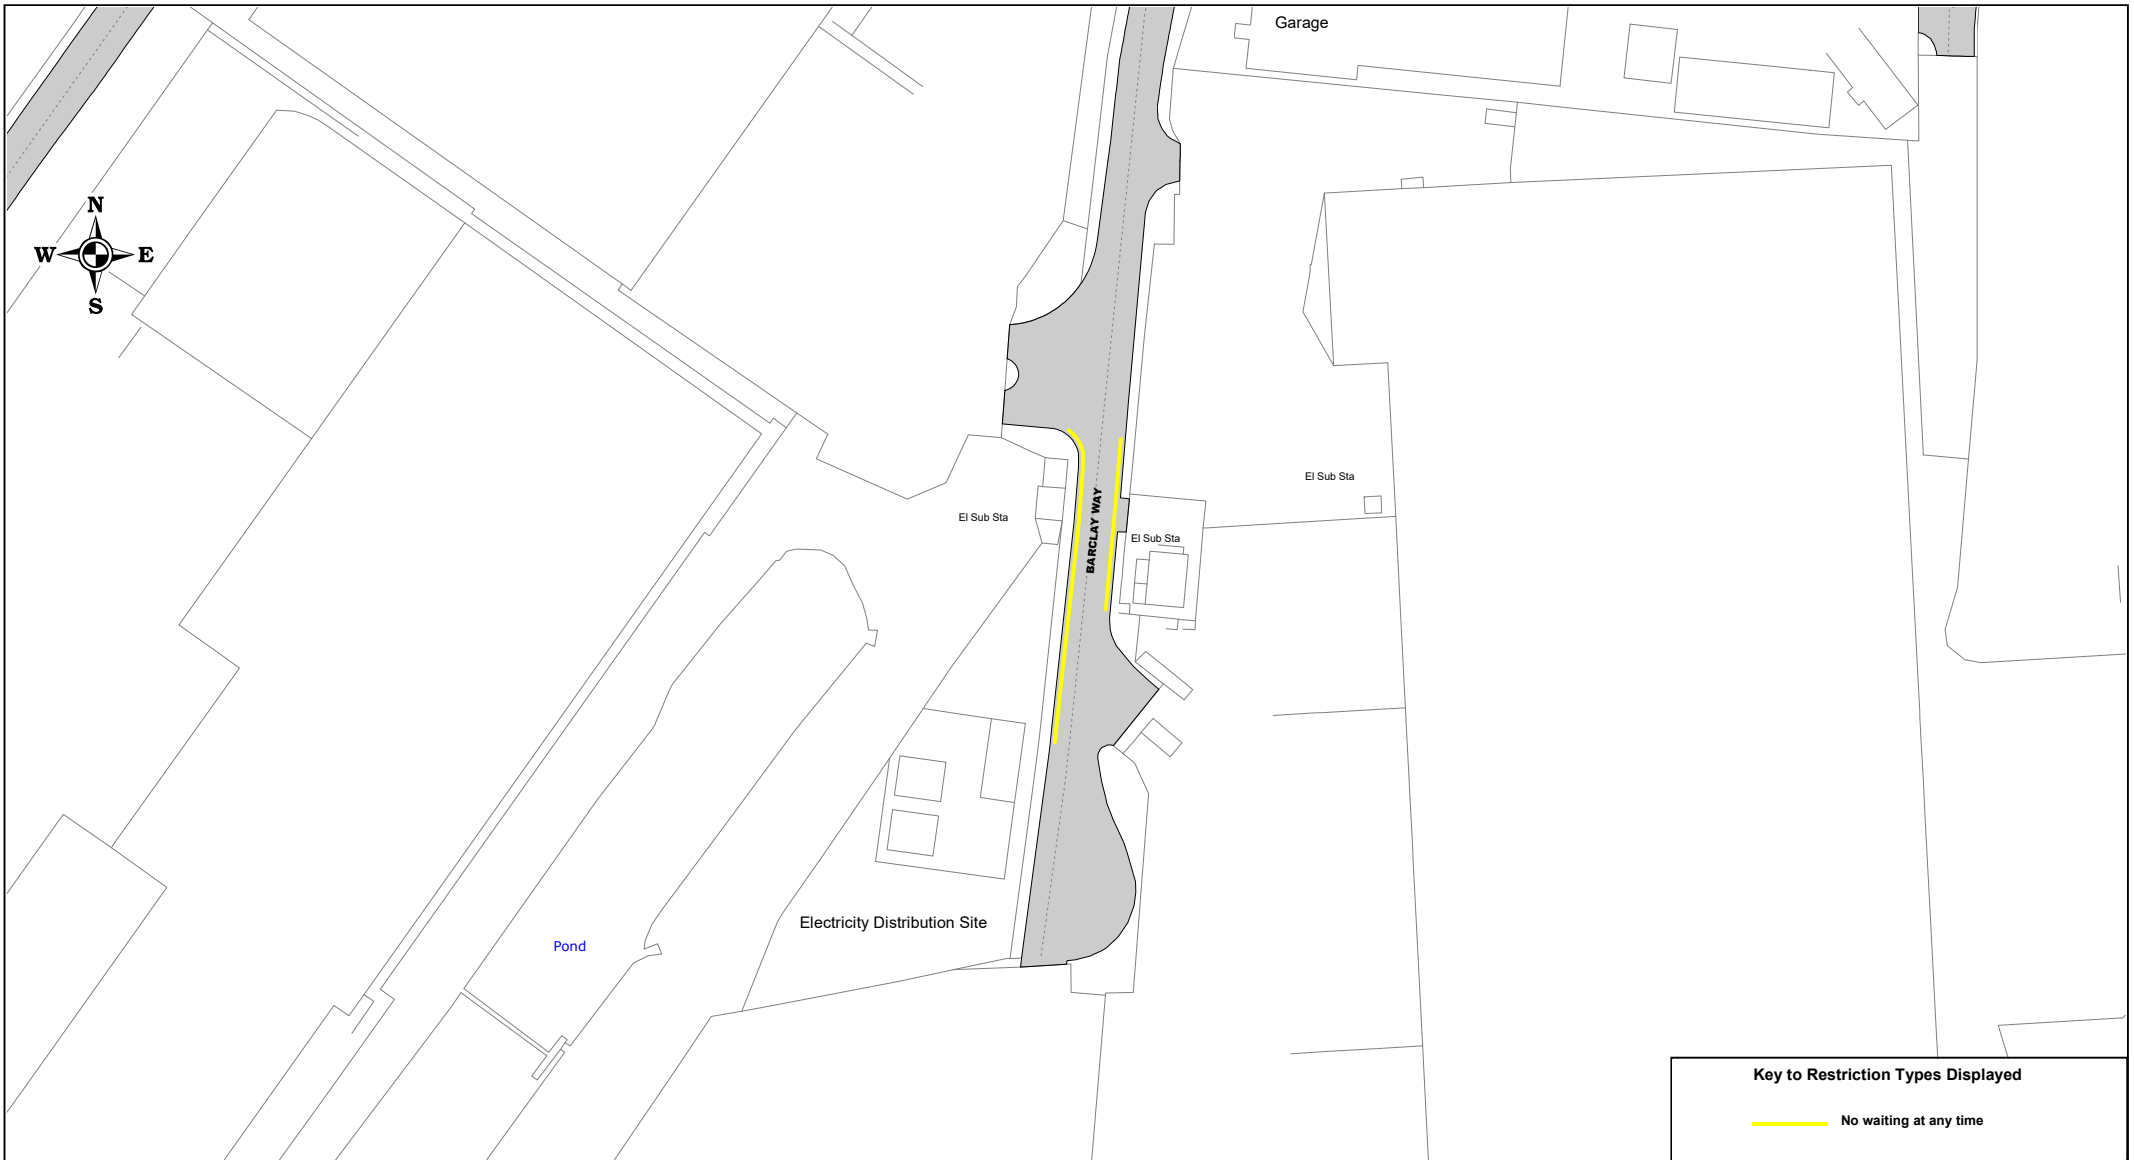

SCALE	1 : 1250
DATE	21/02/2020
DRAWING No.	Page 1 of 5
DRAWN BY	

Key to Restriction Types Displayed	
	No waiting at any time

West Thurrock & South Stifford No.2

© Crown copyright. All rights reserved
 Thurrock Council
 Licence No. 100025457 2020

SCALE	1 : 1250
DATE	21/02/2020
DRAWING No.	Page 2 of 5
DRAWN BY	

Key to Restriction Types Displayed

— No waiting at any time

SCALE	1 : 1250
DATE	21/02/2020
DRAWING No.	Page 3 of 5
DRAWN BY	

West Thurrock & South Stifford No.2

SCALE	1 : 18100
DATE	21/02/2020
DRAWING No.	Page 5 of 5
DRAWN BY	