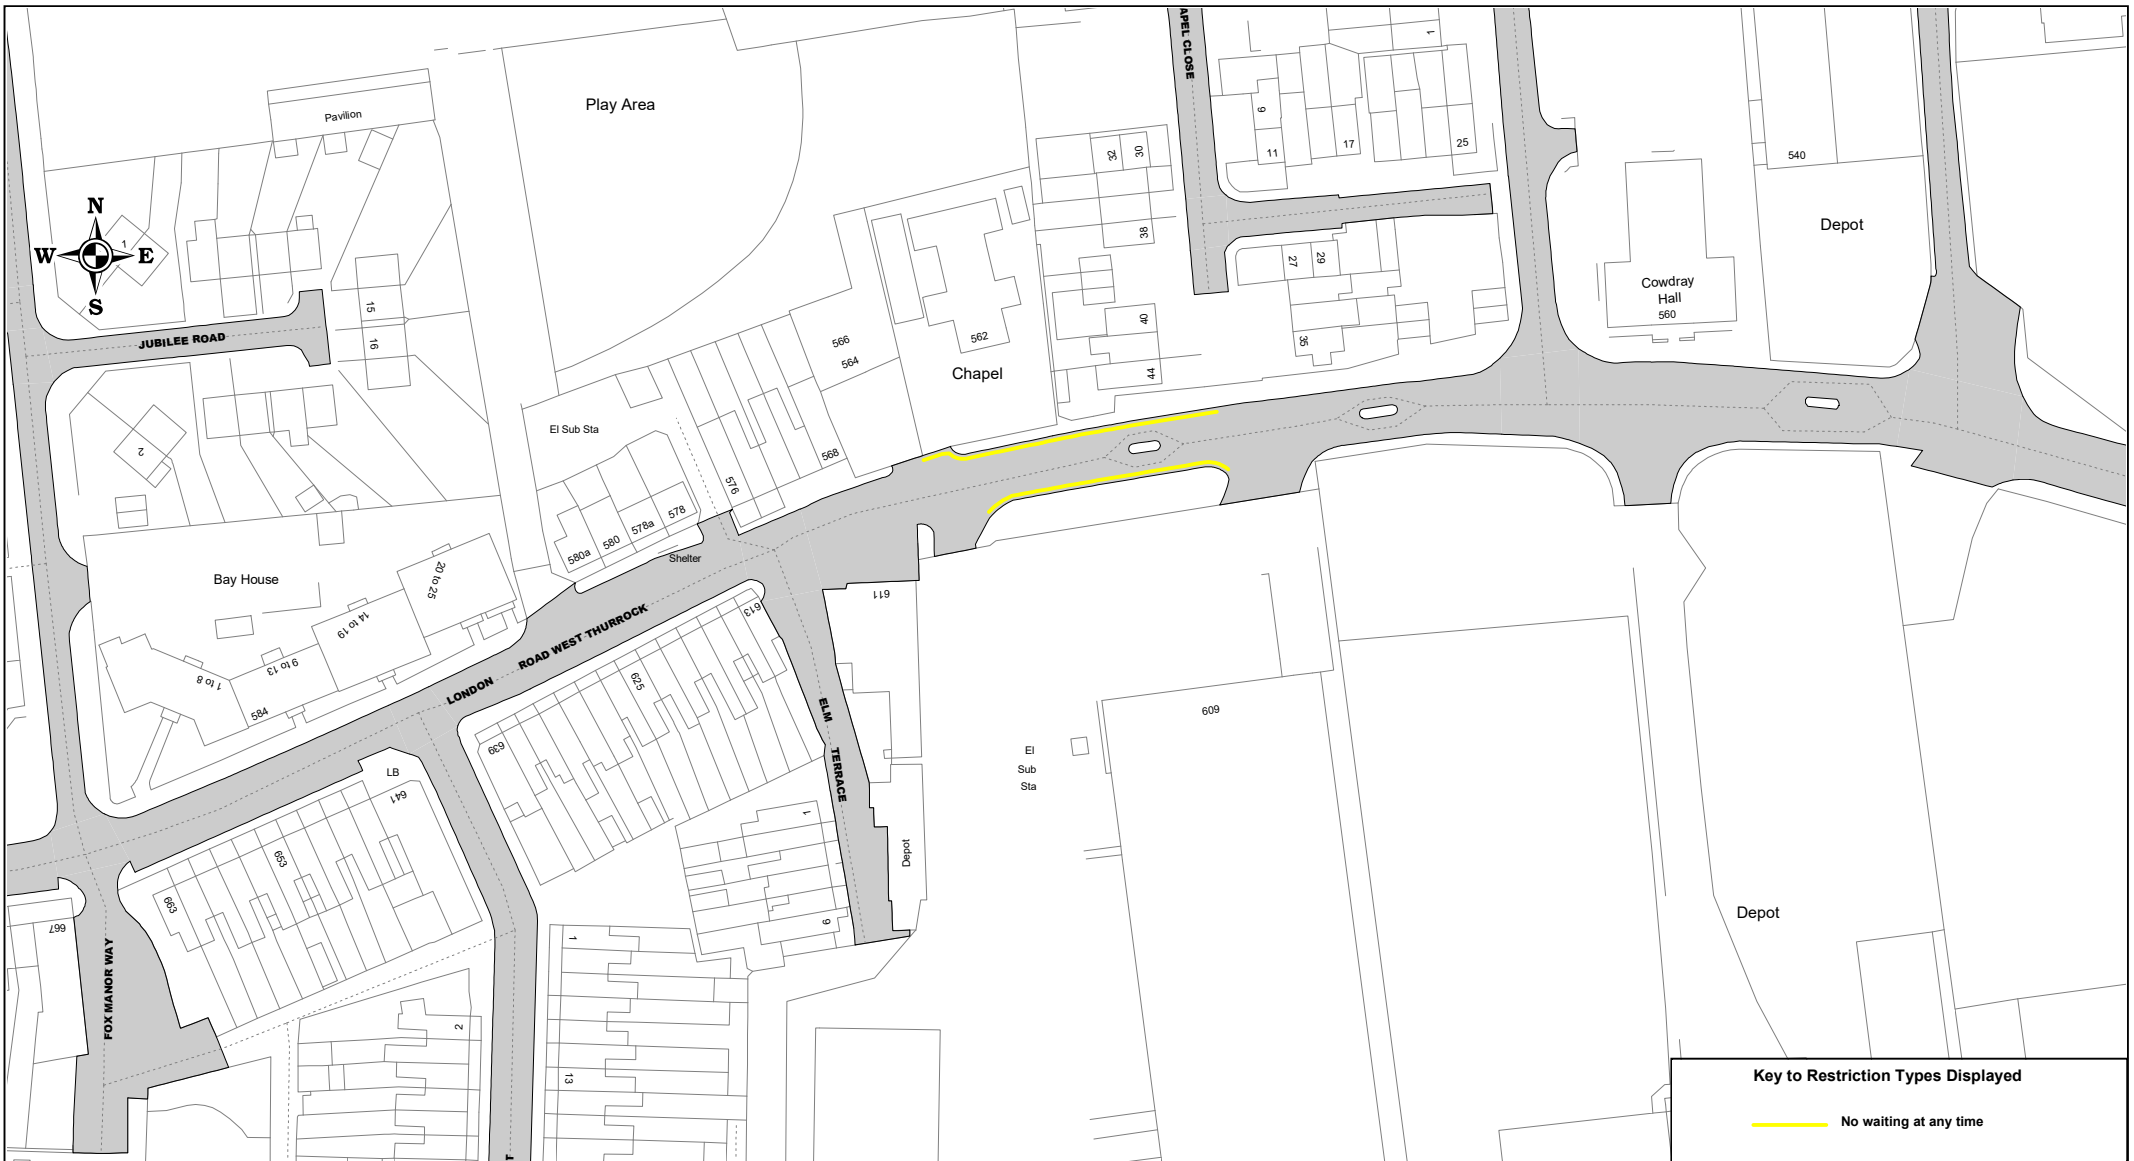

SCALE	1 : 1250
DATE	21/02/2020
DRAWING No.	Page 1 of 5
DRAWN BY	

Key to Restriction Types Displayed	
	No waiting at any time

West Thurrock & South Stifford No.2

© Crown copyright. All rights reserved
 Thurrock Council
 Licence No. 100025457 2020

SCALE	1 : 1250
DATE	21/02/2020
DRAWING No.	Page 2 of 5
DRAWN BY	

Key to Restriction Types Displayed

— No waiting at any time

SCALE	1 : 1250
DATE	21/02/2020
DRAWING No.	Page 3 of 5
DRAWN BY	

West Thurrock & South Stifford No.2

SCALE	1 : 18100
DATE	21/02/2020
DRAWING No.	Page 5 of 5
DRAWN BY	