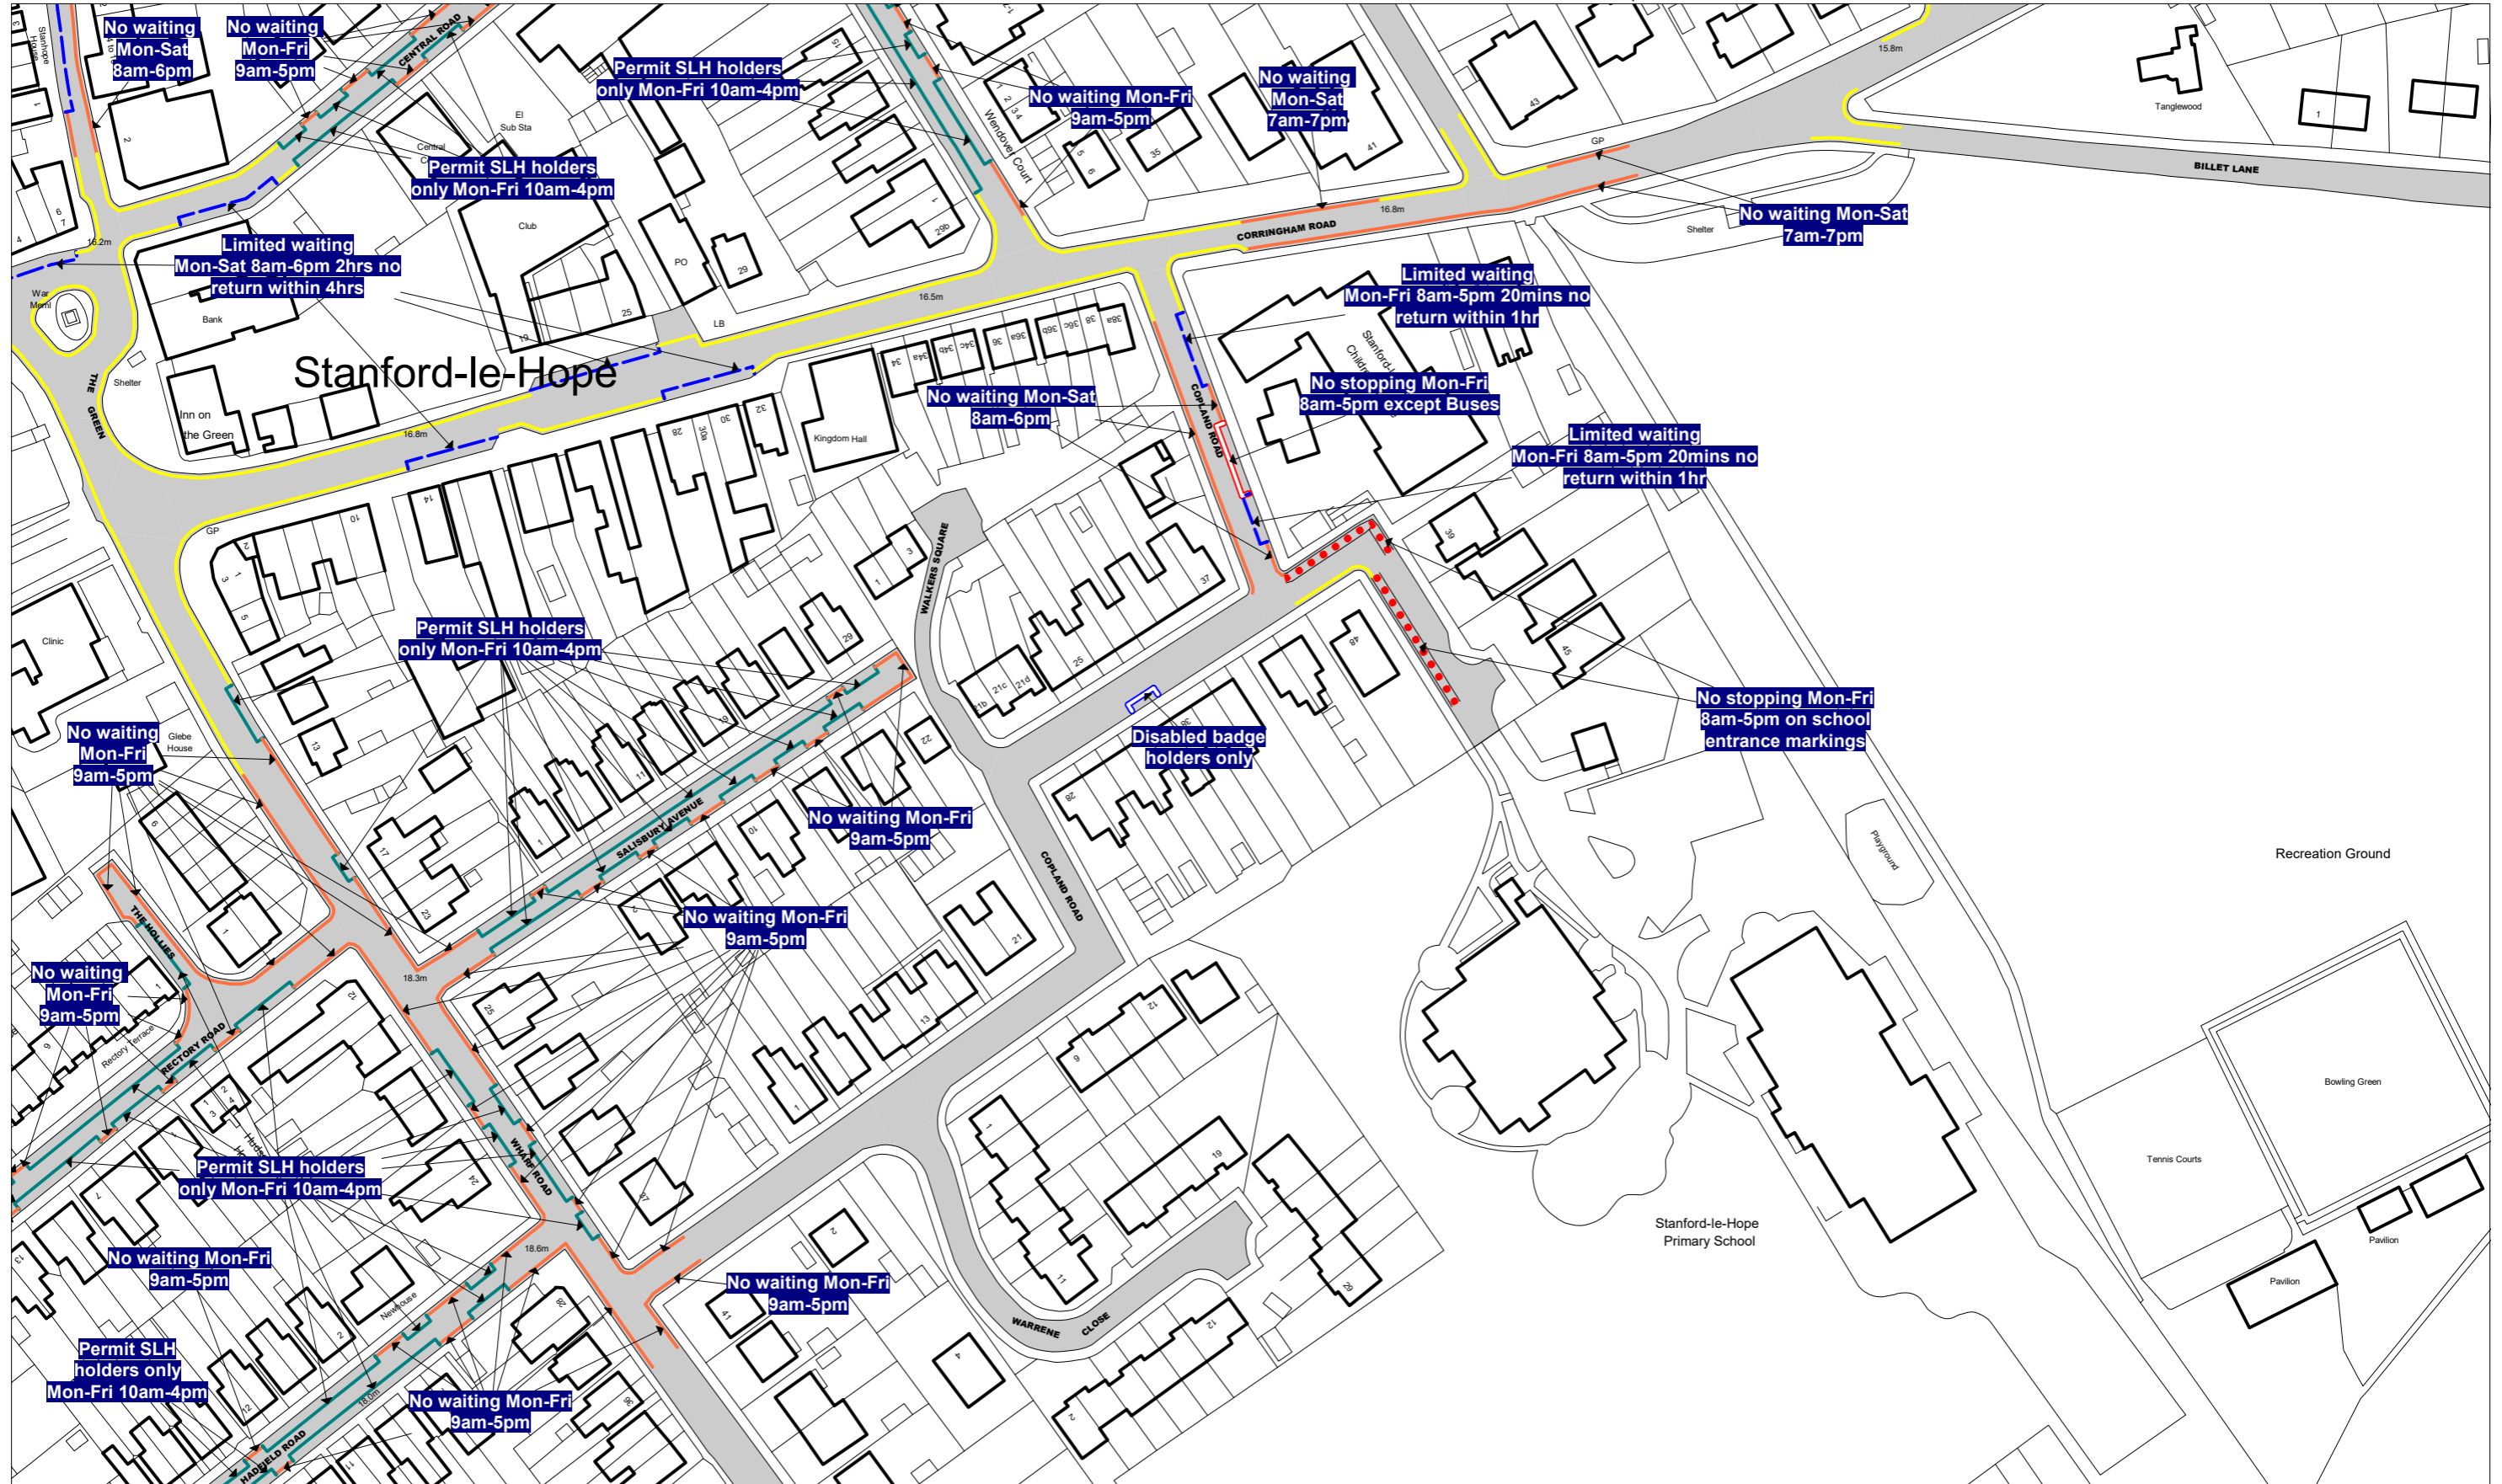

**NOTE: SEE STATIC MAP SCHEDULE LEGEND FOR RESTRICTIONS DISPLAYED**

 [thurrock.gov.uk](http://thurrock.gov.uk)

Civic Offices, New Road  
Grays, Essex, RM17 6SL

Scale: 1 : 1250 @ A3

Order Title: The Borough of Thurrock (Stopping, Waiting, Loading and On-street Parking) Order 2017

**NOTE: SEE STATIC MAP SCHEDULE LEGEND FOR RESTRICTIONS DISPLAYED**

Scale: 1 : 1250 @ A3

Order Title: The Borough of Thurrock (Stopping, Waiting, Loading and On-street Parking) Order 2017

This map is reproduced from Ordnance Survey material with the permission of Ordnance Survey on behalf of the Controller of Her Majesty's Stationery Office © Crown Copyright. Unauthorised reproduction infringes Crown copyright and may lead to prosecution or civil proceedings. Thurrock Council Licence No: 100025457 2018