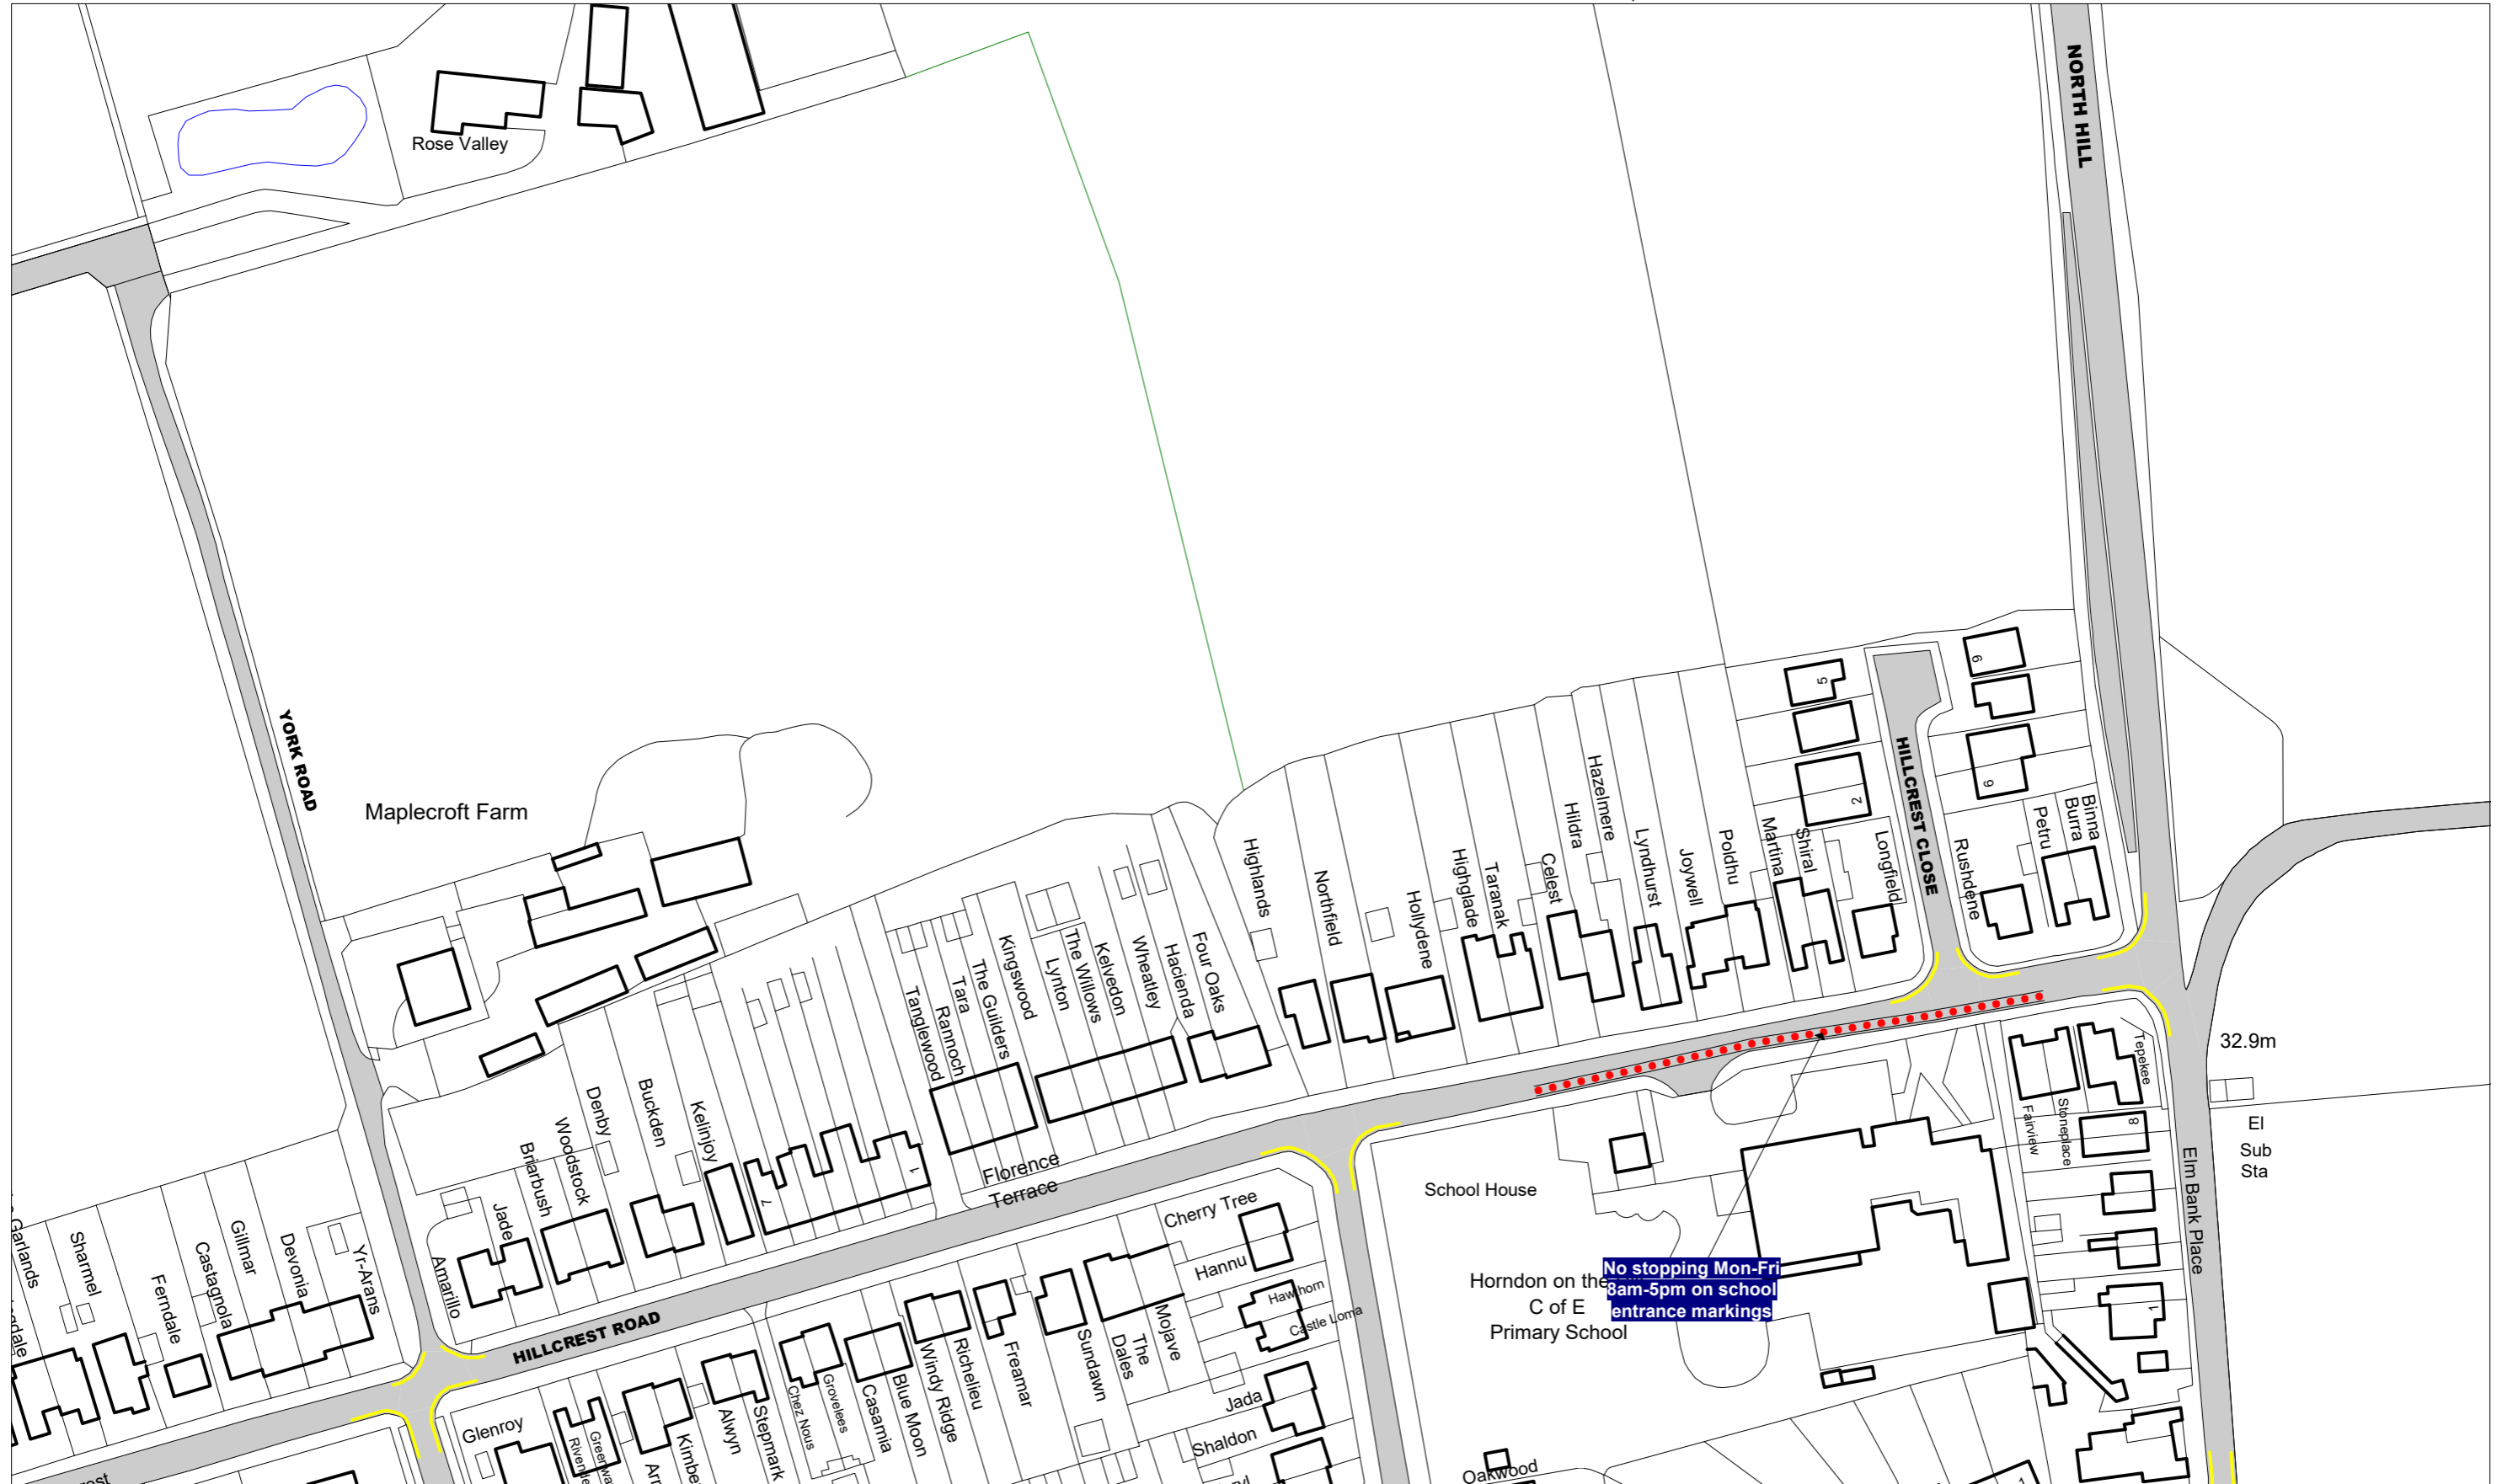

NOTE: SEE STATIC MAP SCHEDULE LEGEND FOR RESTRICTIONS DISPLAYED

thurrock.gov.uk

Civic Offices, New Road Grays, Essex, RM17 6SL

Scale: 1 : 1250 @ A3

Order Title: The Borough of Thurrock  
(Stopping, Waiting, Loading and On-street Parking) Order 2017