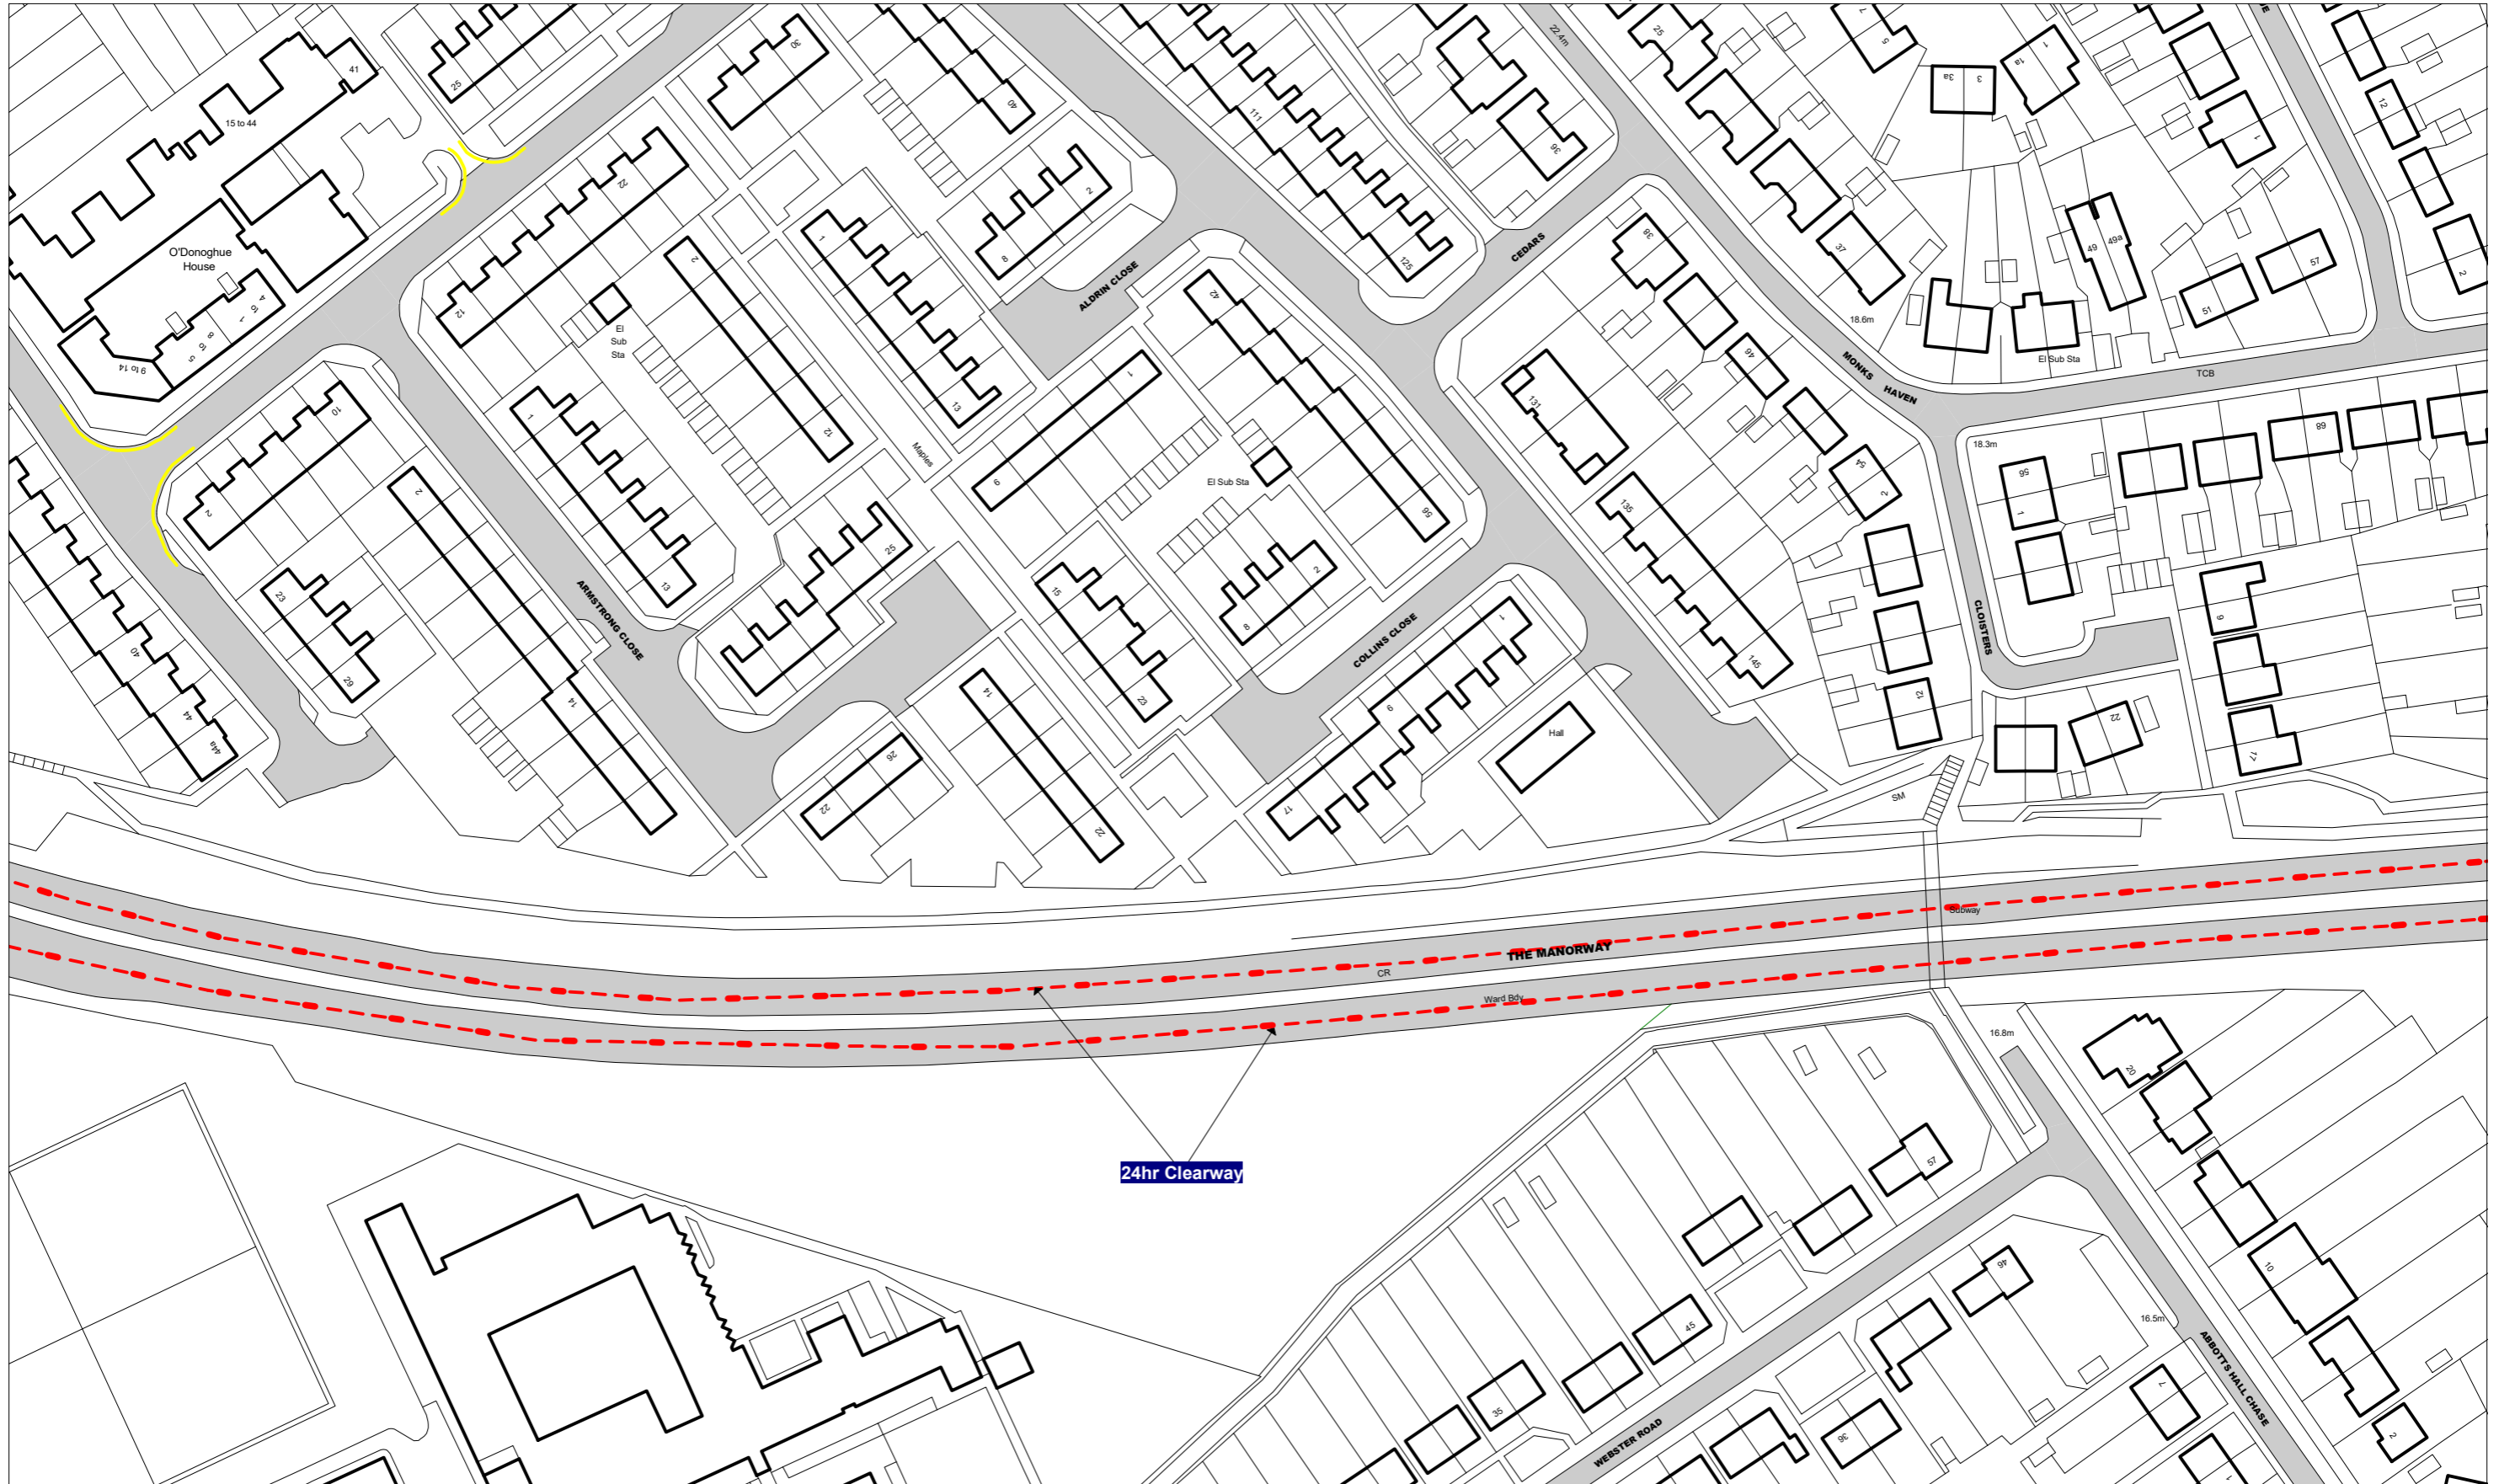

NOTE: SEE STATIC MAP SCHEDULE LEGEND FOR RESTRICTIONS DISPLAYED

thurrock.gov.uk

Civic Offices, New Road Grays, Essex, RM17 6SL

Scale: 1 : 1250 @ A3

Order Title: The Borough of Thurrock  
(Stopping, Waiting, Loading and On-street Parking) Order 2017

**NOTE: SEE STATIC MAP SCHEDULE LEGEND FOR RESTRICTIONS DISPLAYED**

 [thurrock.gov.uk](http://thurrock.gov.uk)

Civic Offices, New Road  
Grays, Essex, RM17 6SL

Scale: 1 : 1250 @ A3

Order Title: The Borough of Thurrock (Stopping, Waiting, Loading and On-street Parking) Order 2017