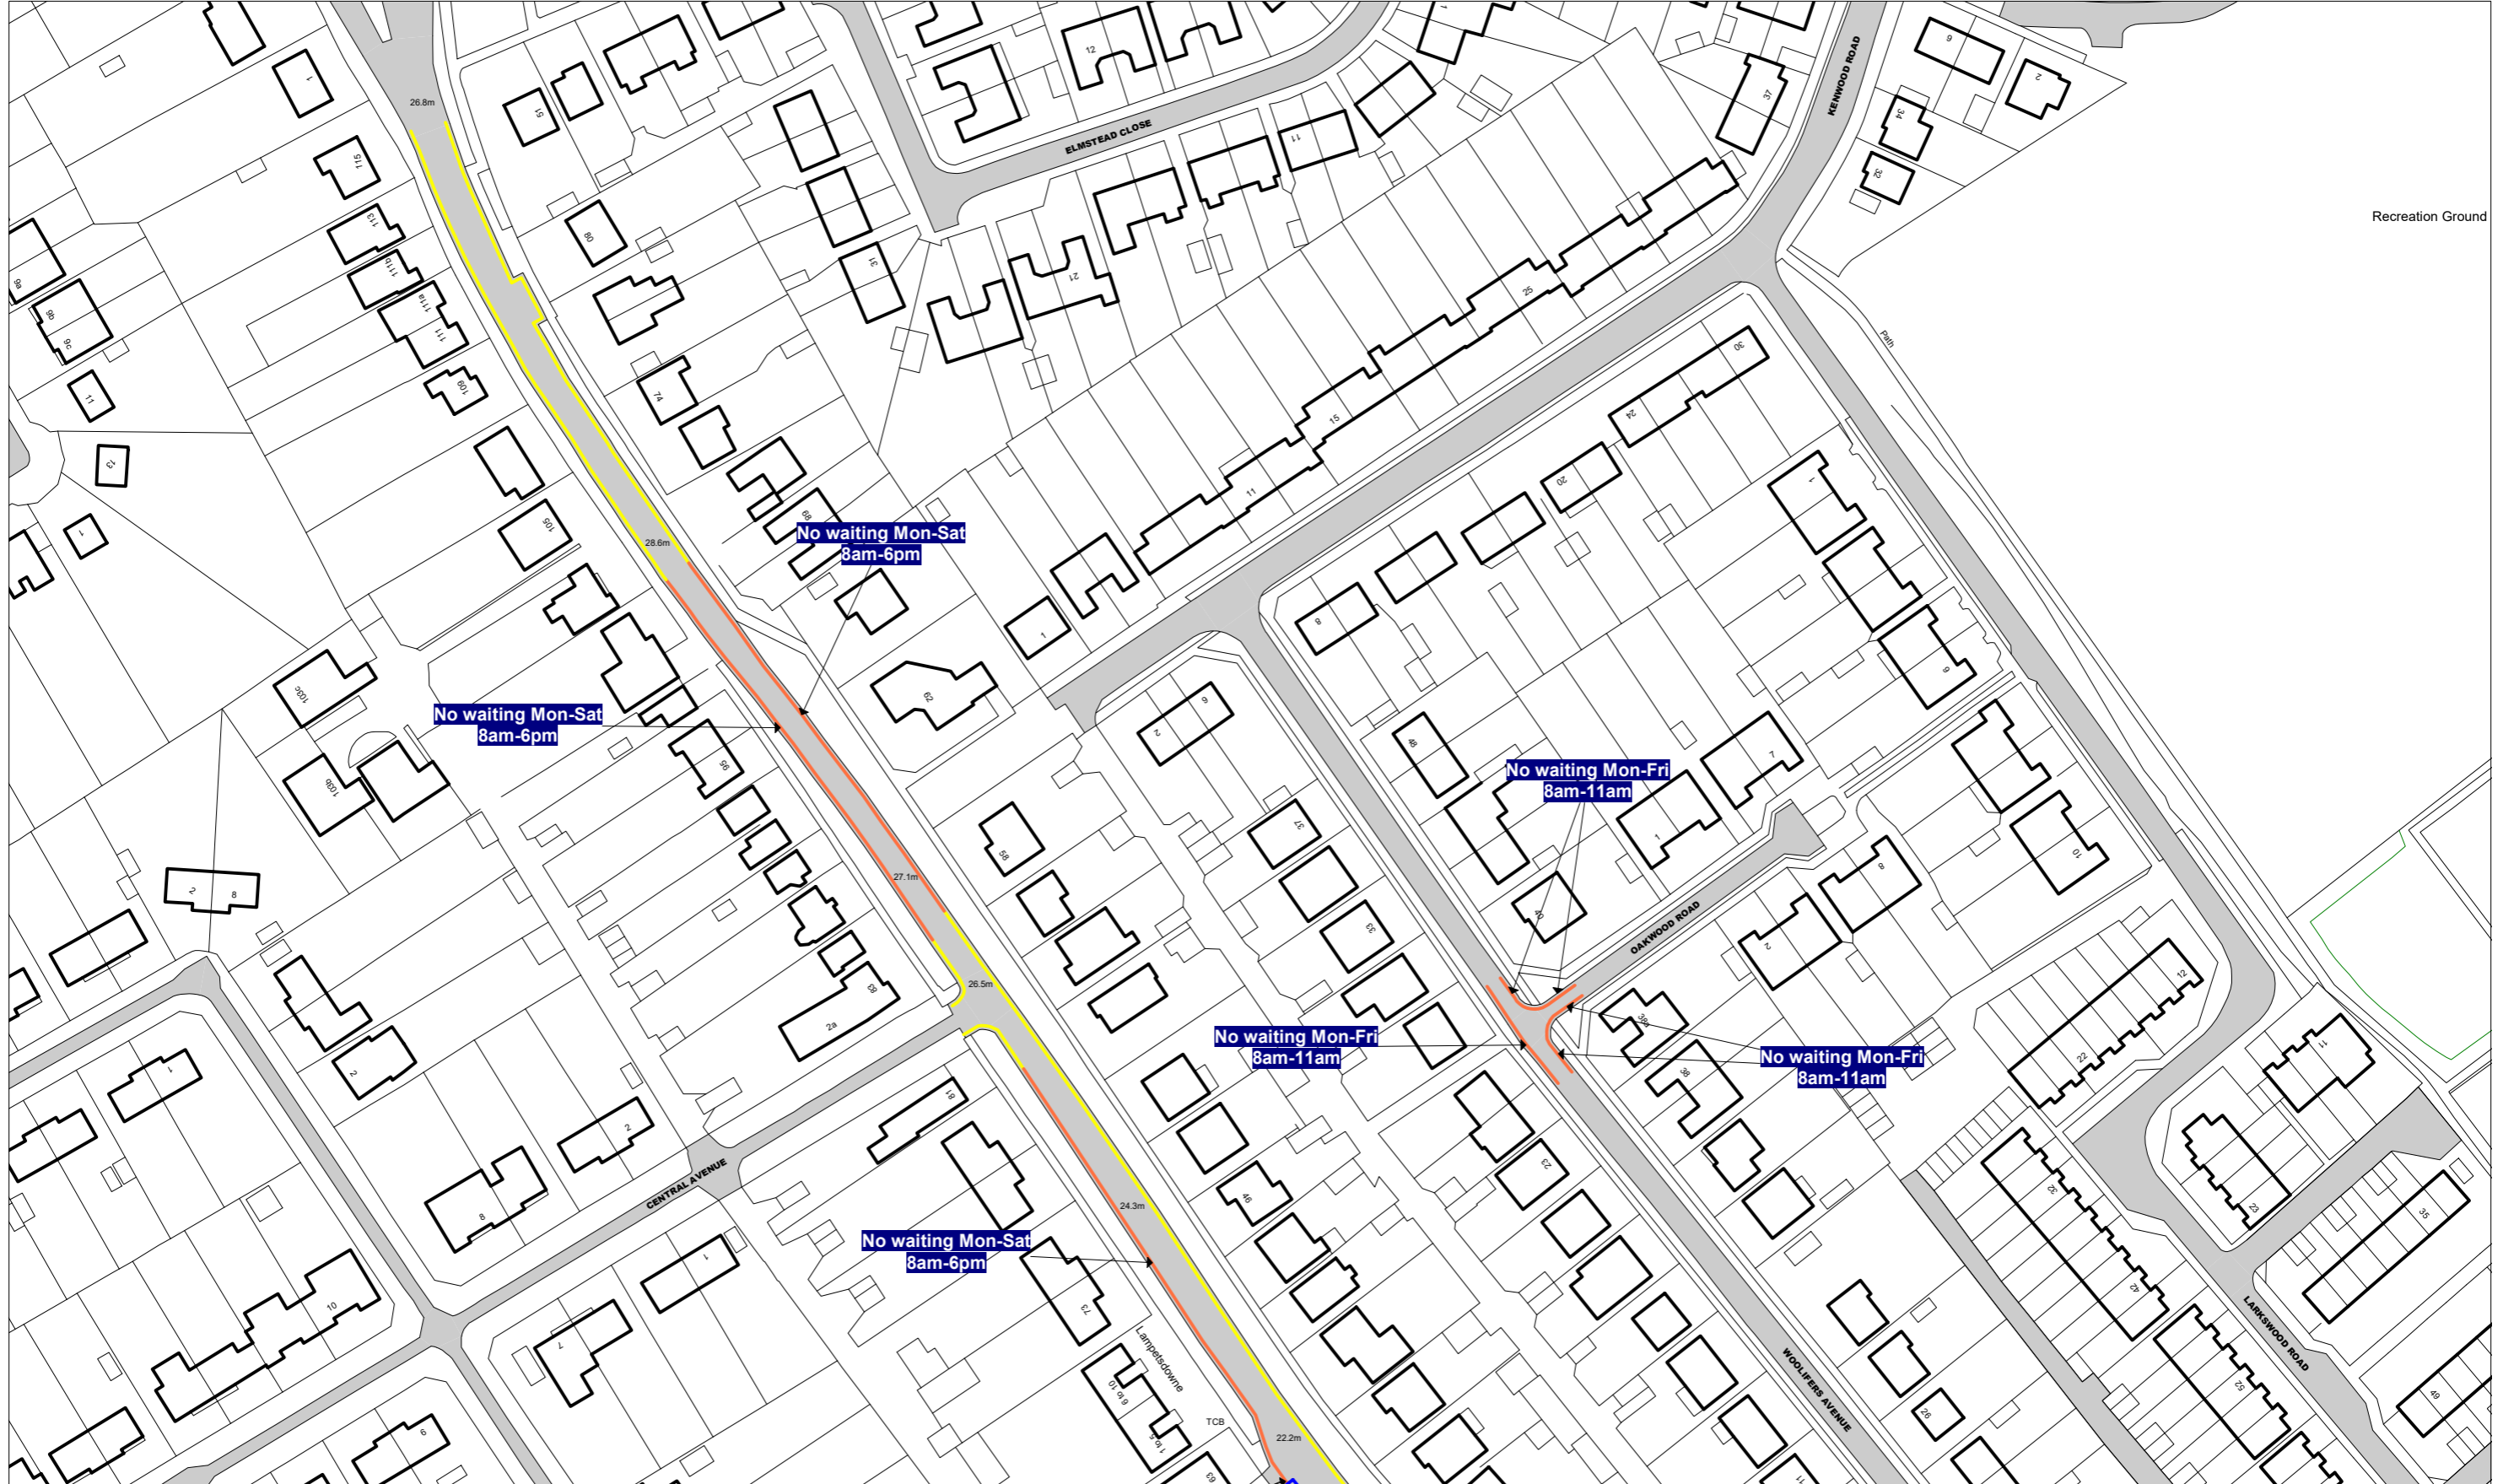

Scale: 1 : 1250 @ A3

Order Title: The Borough of Thurrock (Stopping, Waiting, Loading and On-street Parking) Order 2017

This map is reproduced from Ordnance Survey material with the permission of Ordnance Survey on behalf of the Controller of Her Majesty's Stationery Office © Crown Copyright. Unauthorised reproduction infringes Crown copyright and may lead to prosecution or civil proceedings. Thurrock Council Licence No: 100025457 2018

**NOTE: SEE STATIC MAP SCHEDULE LEGEND FOR RESTRICTIONS DISPLAYED**

 [thurrock.gov.uk](http://thurrock.gov.uk)

Civic Offices, New Road Grays, Essex, RM17 6SL

Scale: 1 : 1250 @ A3

Order Title: The Borough of Thurrock (Stopping, Waiting, Loading and On-street Parking) Order 2017

NOTE: SEE STATIC MAP SCHEDULE LEGEND FOR RESTRICTIONS DISPLAYED

thurrock.gov.uk

Civic Offices, New Road Grays, Essex, RM17 6SL

Scale: 1 : 1250 @ A3

Order Title: The Borough of Thurrock (Stopping, Waiting, Loading and On-street Parking) Order 2017

**NOTE: SEE STATIC MAP SCHEDULE LEGEND FOR RESTRICTIONS DISPLAYED**

Scale: 1 : 1250 @ A3

Order Title: The Borough of Thurrock (Stopping, Waiting, Loading and On-street Parking) Order 2017

This map is reproduced from Ordnance Survey material with the permission of Ordnance Survey on behalf of the Controller of Her Majesty's Stationery Office © Crown Copyright. Unauthorised reproduction infringes Crown copyright and may lead to prosecution or civil proceedings. Thurrock Council Licence No: 100025457 2018