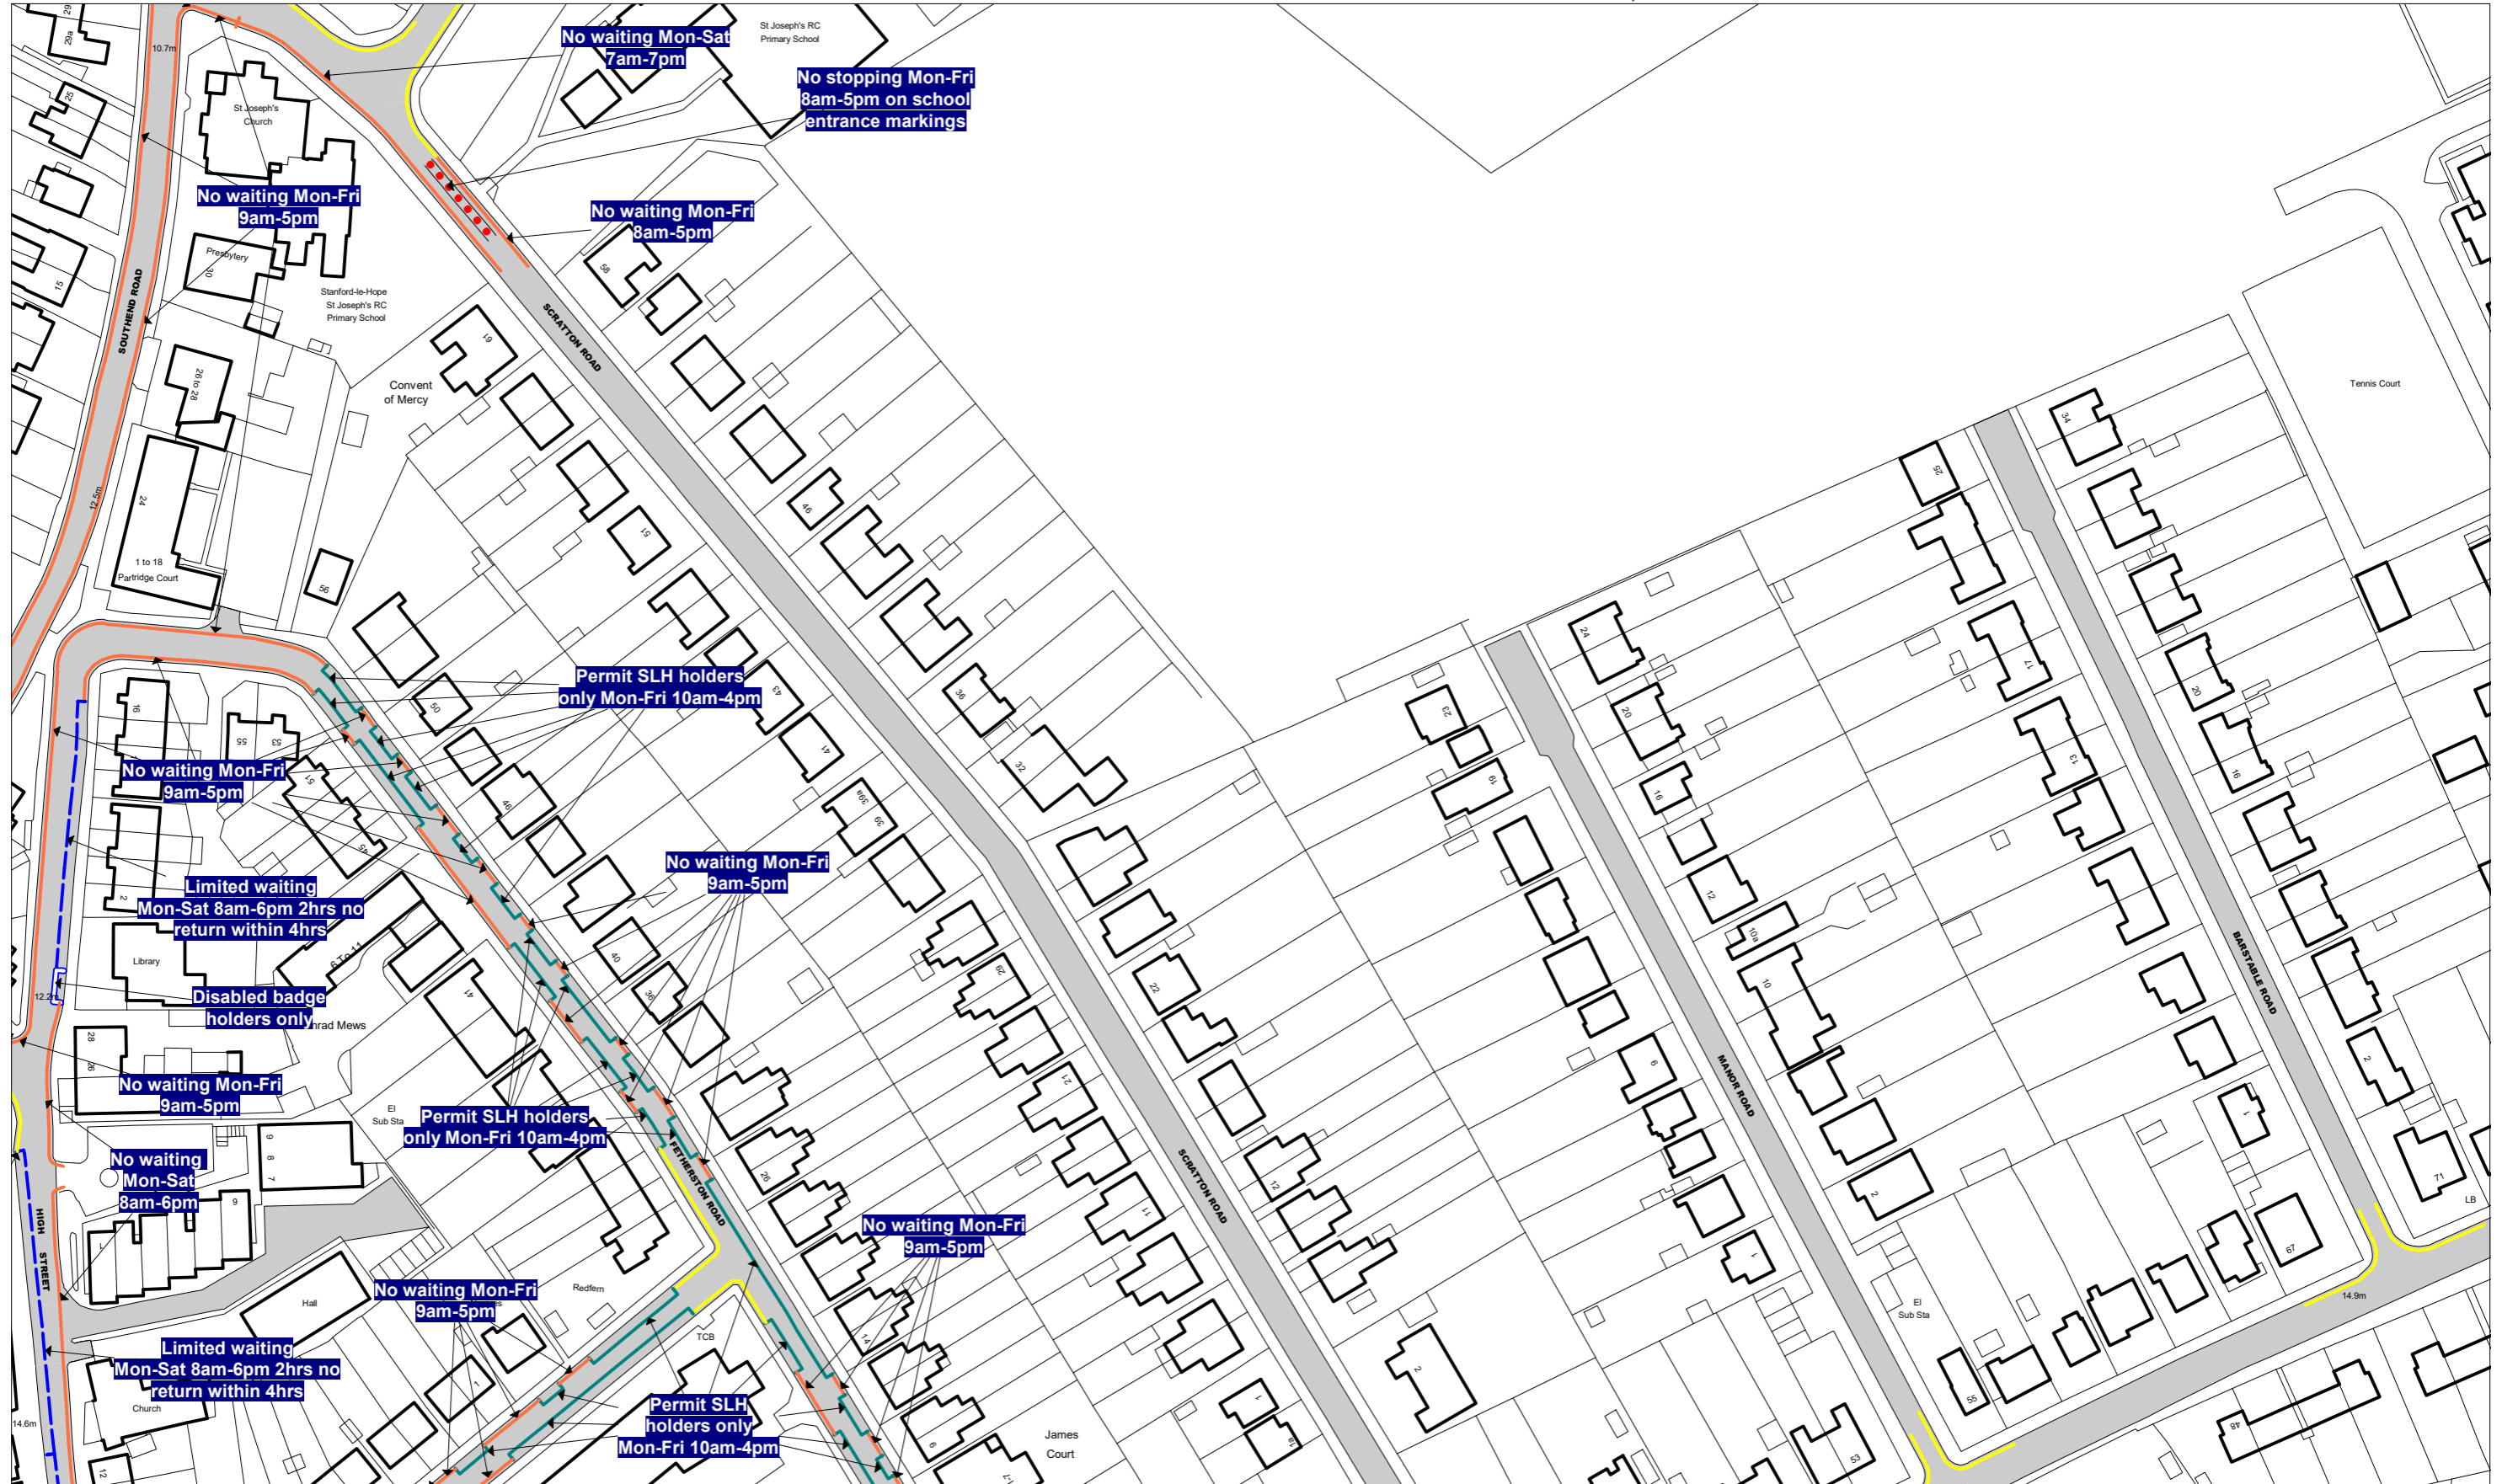

**NOTE: SEE STATIC MAP SCHEDULE LEGEND FOR RESTRICTIONS DISPLAYED**

 [thurrock.gov.uk](http://thurrock.gov.uk)

Civic Offices, New Road  
Grays, Essex, RM17 6SL

Scale: 1 : 1250 @ A3

Order Title: The Borough of Thurrock (Stopping, Waiting, Loading and On-street Parking) Order 2017

**NOTE: SEE STATIC MAP SCHEDULE LEGEND FOR RESTRICTIONS DISPLAYED**

Scale: 1 : 1250 @ A3

Order Title: The Borough of Thurrock (Stopping, Waiting, Loading and On-street Parking) Order 2017

This map is reproduced from Ordnance Survey material with the permission of Ordnance Survey on behalf of the Controller of Her Majesty's Stationery Office © Crown Copyright. Unauthorised reproduction infringes Crown copyright and may lead to prosecution or civil proceedings. Thurrock Council Licence No: 100025457 2018