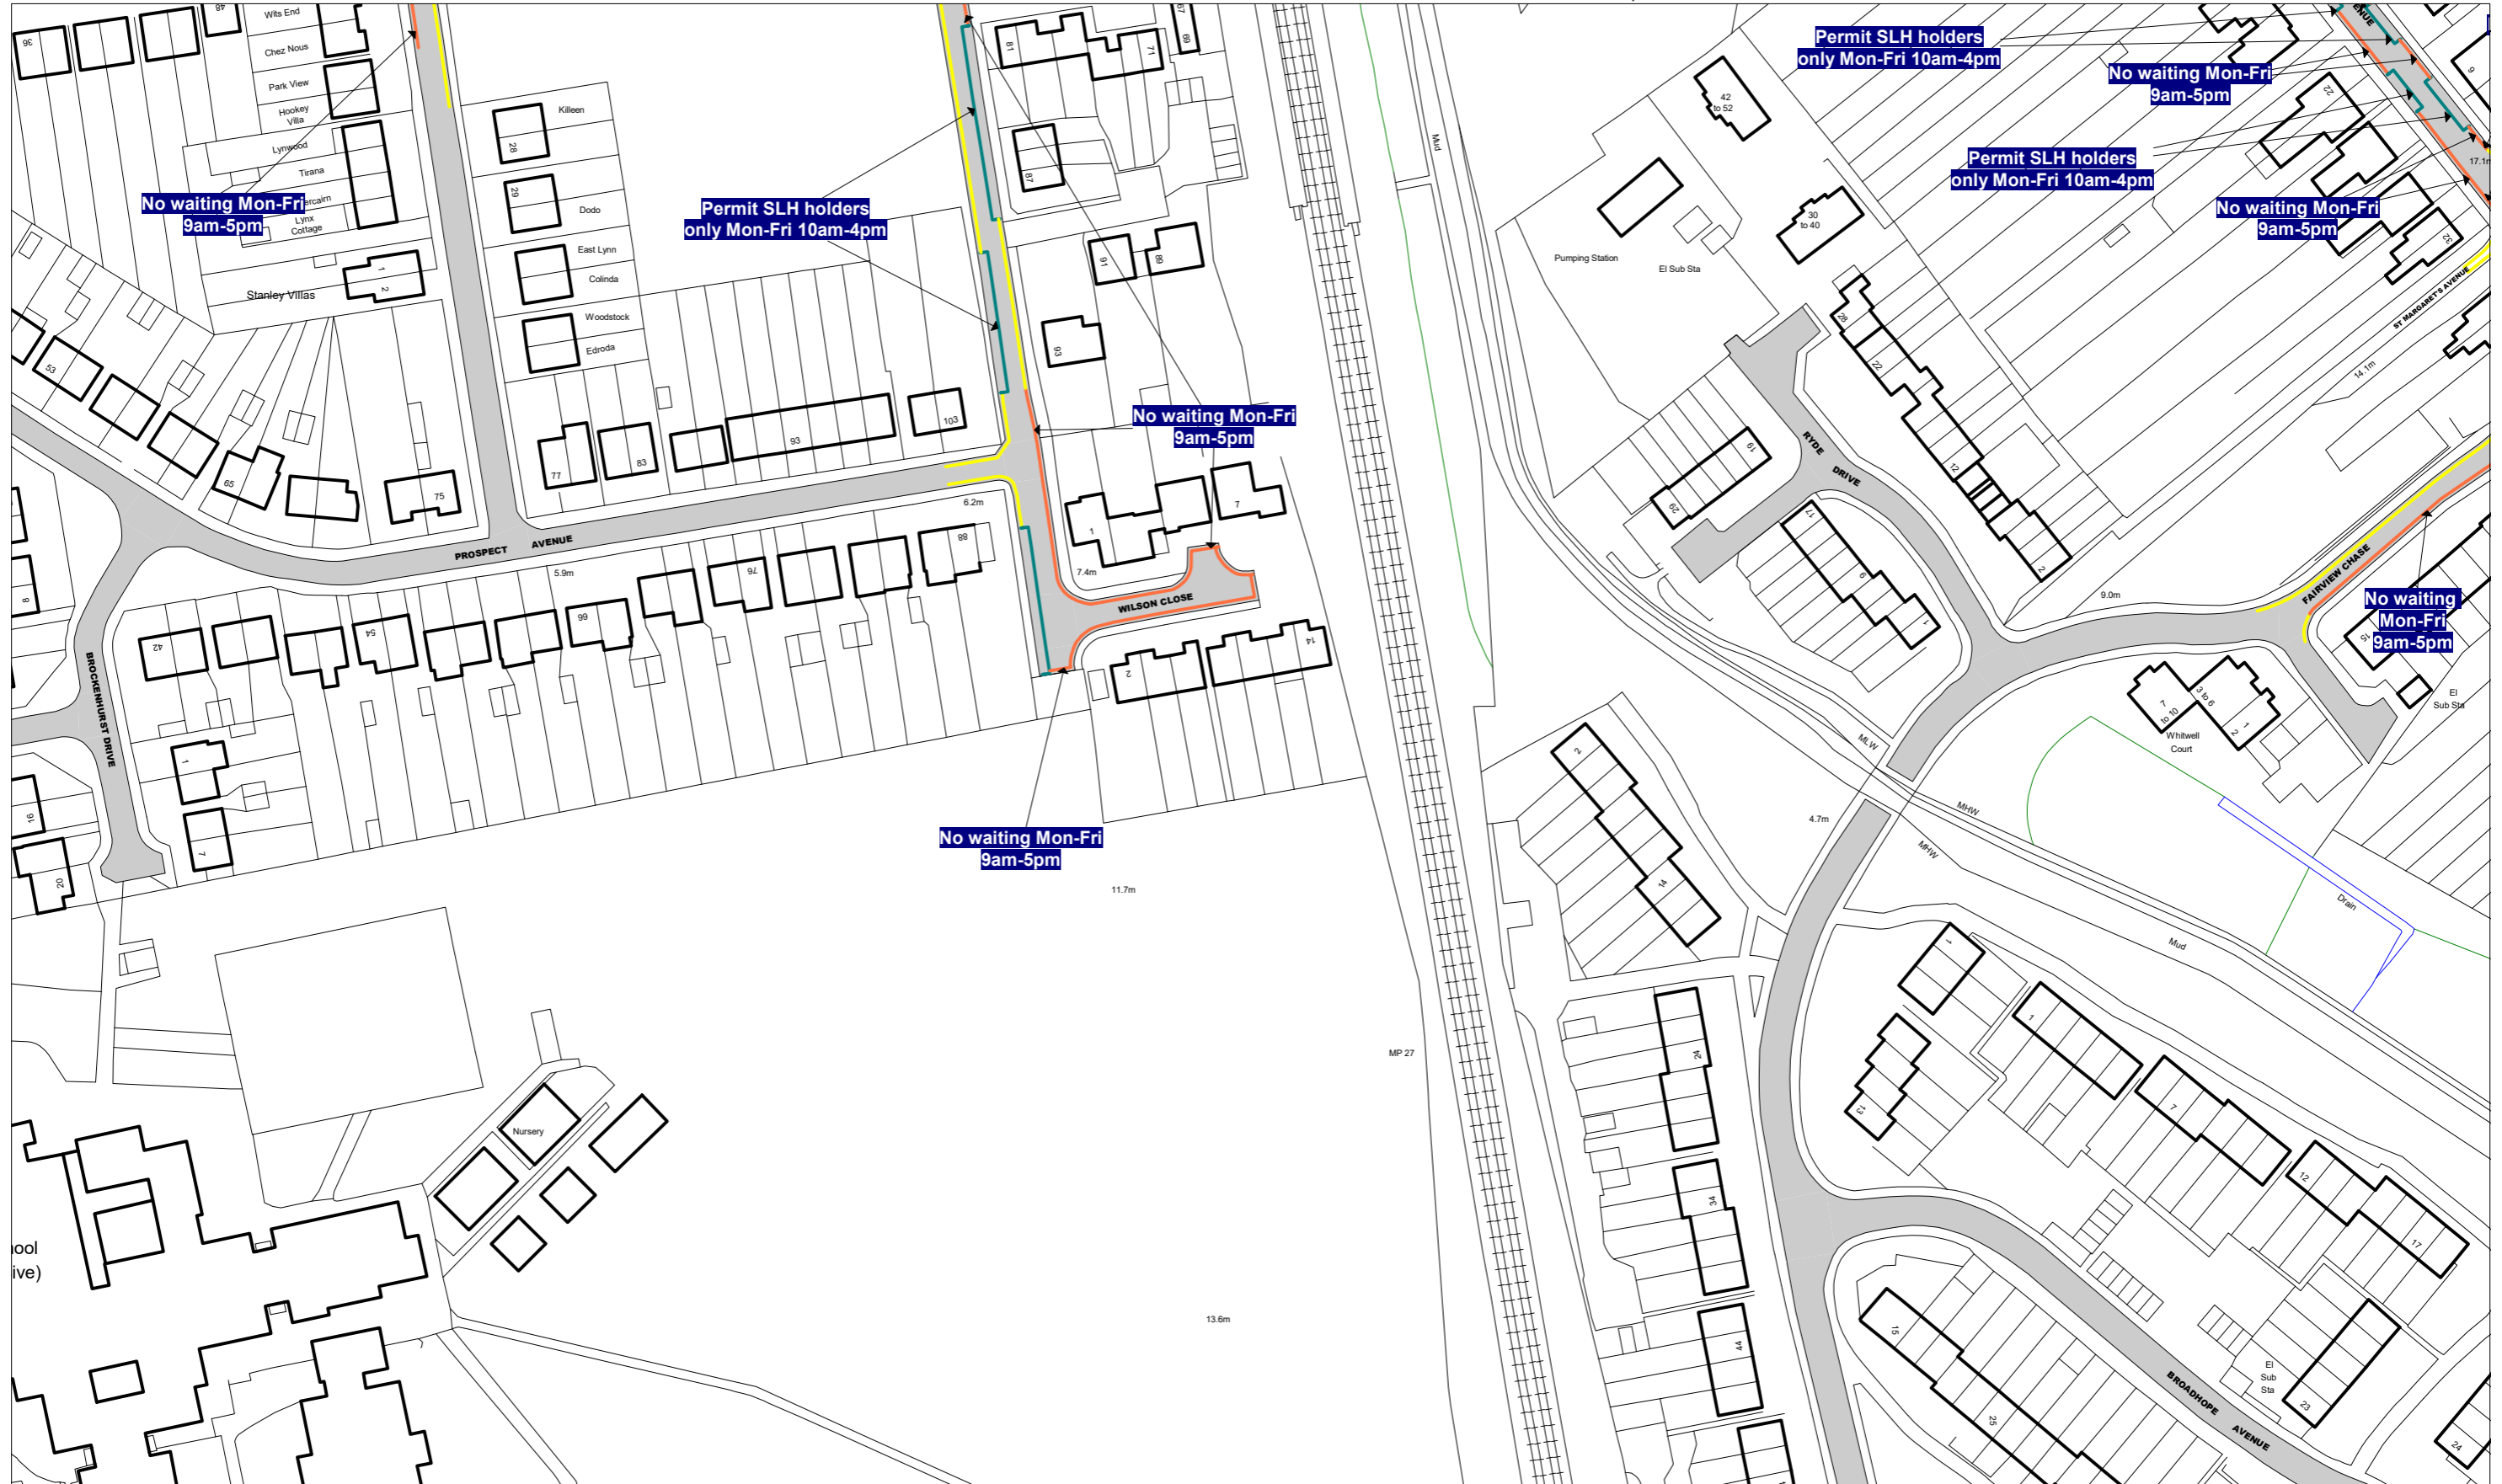

**NOTE: SEE STATIC MAP SCHEDULE LEGEND FOR RESTRICTIONS DISPLAYED**

Scale: 1 : 1250 @ A3

Order Title: The Borough of Thurrock (Stopping, Waiting, Loading and On-street Parking) Order 2017

This map is reproduced from Ordnance Survey material with the permission of Ordnance Survey on behalf of the Controller of Her Majesty's Stationery Office © Crown Copyright. Unauthorised reproduction infringes Crown copyright and may lead to prosecution or civil proceedings. Thurrock Council Licence No: 100025457 2018

NOTE: SEE STATIC MAP SCHEDULE LEGEND FOR RESTRICTIONS DISPLAYED

 [thurrock.gov.uk](http://thurrock.gov.uk)

Civic Offices, New Road Grays, Essex, RM17 6SL

Scale: 1 : 1250 @ A3

Order Title: The Borough of Thurrock (Stopping, Waiting, Loading and On-street Parking) Order 2017