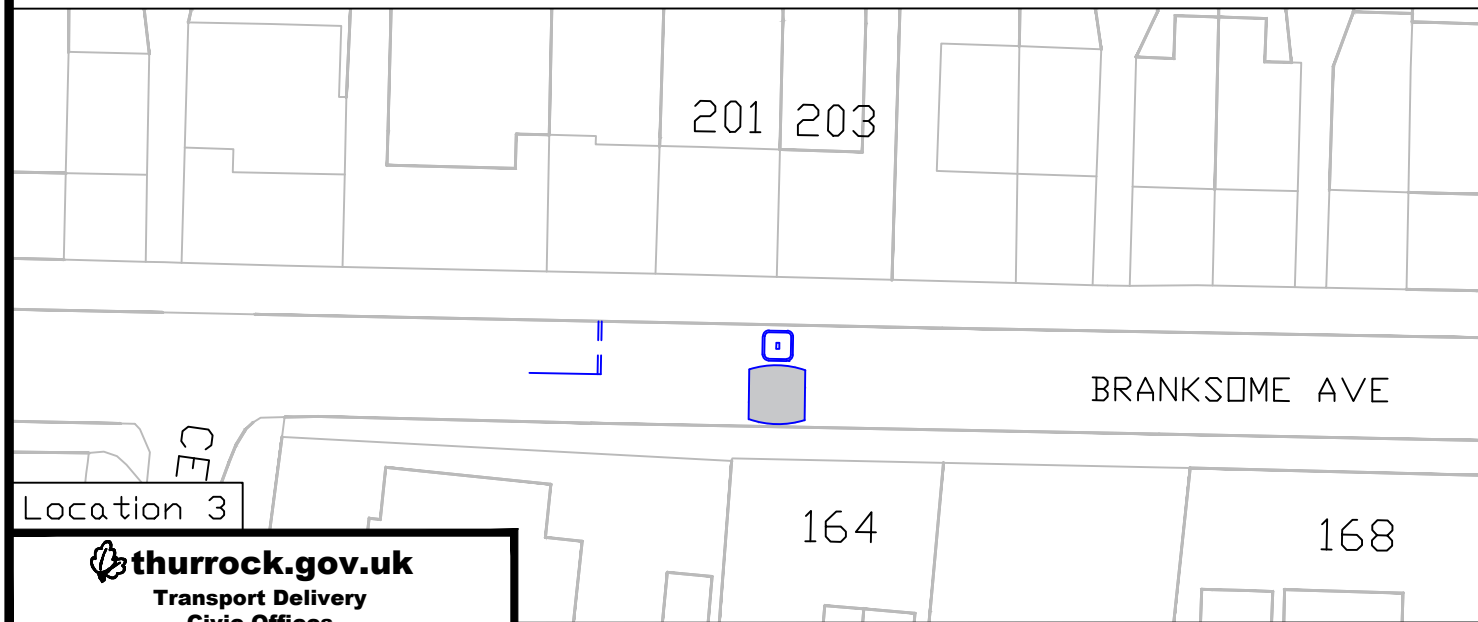

20mph speed limit

**thurrock.gov.uk**  
 Transport Delivery  
 Civic Offices  
 New Road, Grays  
 Essex, RM17 6SL  
 Tel: 01375 652214  
 Email: transportdelivery@thurrock.gov.uk

Title	Branksome Avenue	DATE	21-05-26	DRAWING NO	HWY-TD-ATE-BA-00
Buildout and round top humps locations		SCALE	NTS		