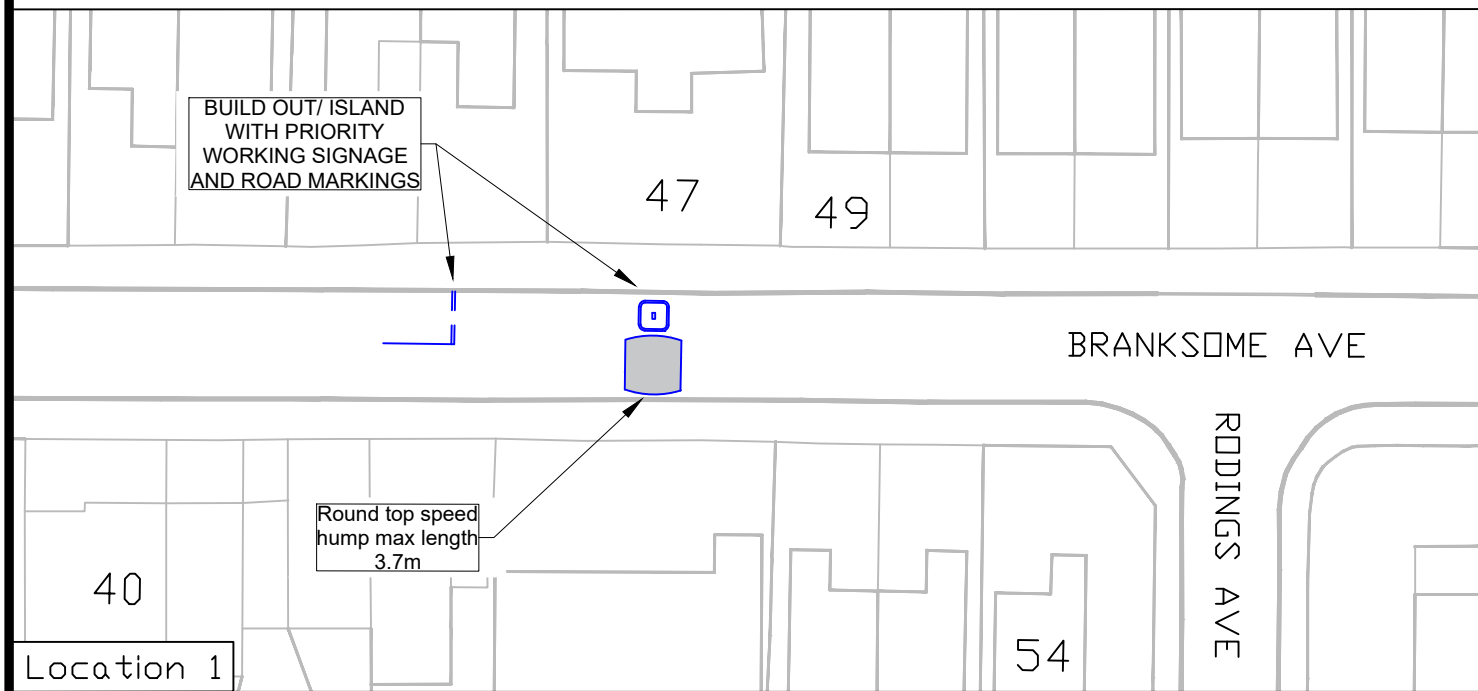

20mph speed limit

**thurrock.gov.uk**  
 Transport Delivery  
 Civic Offices  
 New Road, Grays  
 Essex, RM17 6SL  
 Tel: 01375 652214  
 Email: transportdelivery@thurrock.gov.uk

Title	Branksome Avenue	DATE	21-05-26	DRAWING NO	HWY-TD-ATE-BA-00
Buildout and round top humps locations		SCALE	NTS		