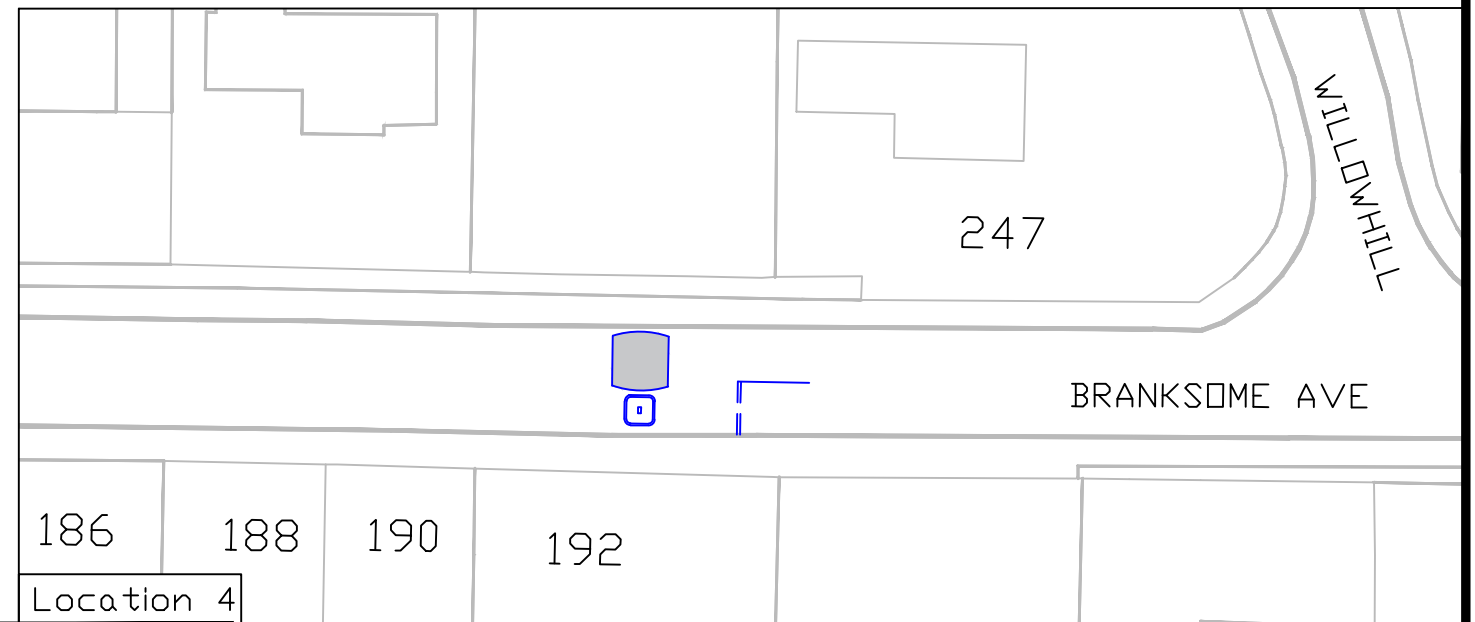

20mph speed limit

**thurrock.gov.uk**  
 Transport Delivery  
 Civic Offices  
 New Road, Grays  
 Essex, RM17 6SL  
 Tel: 01375 652214  
 Email: transportdelivery@thurrock.gov.uk

Title	Branksome Avenue	DATE	21-05-26	DRAWING NO	HWY-TD-ATE-BA-00
Buildout and round top humps locations		SCALE	NTS		