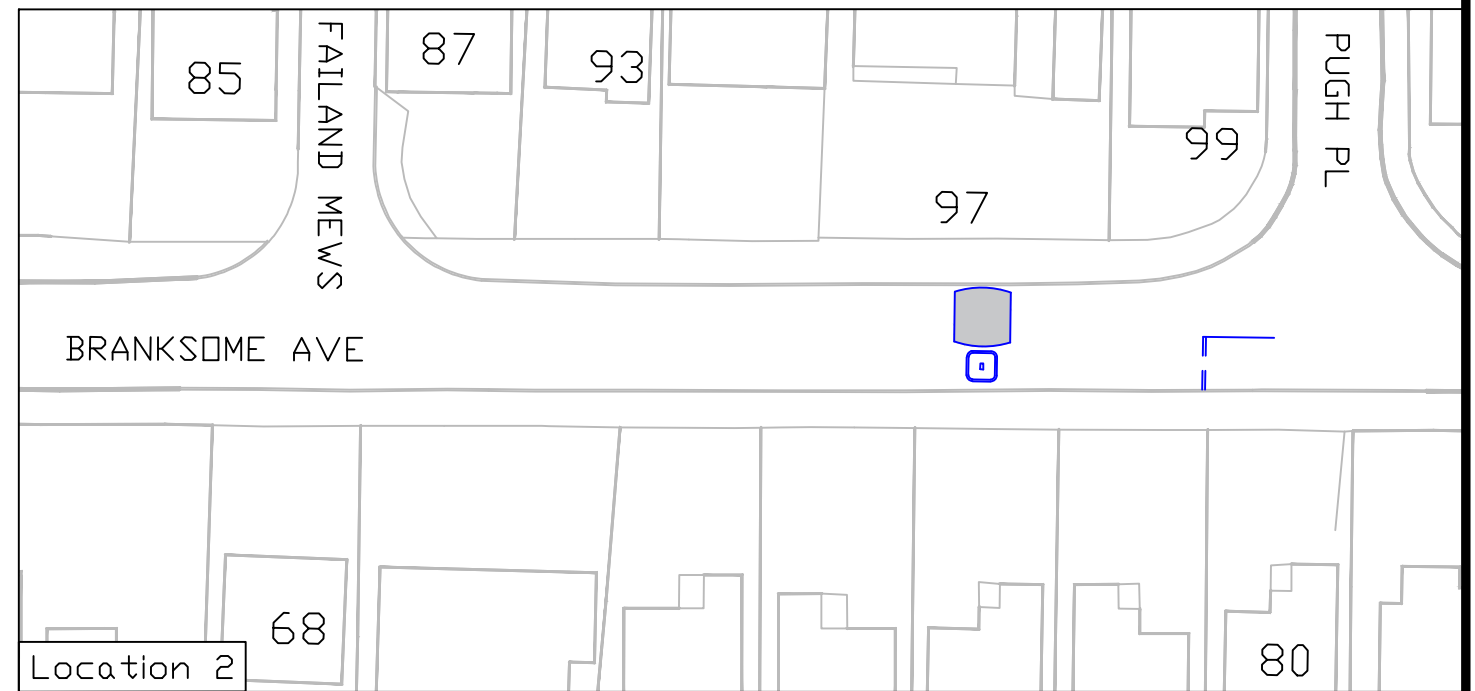

20mph speed limit

**thurrock.gov.uk**  
 Transport Delivery  
 Civic Offices  
 New Road, Grays  
 Essex, RM17 6SL  
 Tel: 01375 652214  
 Email: transportdelivery@thurrock.gov.uk

Title	Branksome Avenue	DATE	21-05-26	DRAWING NO	HWY-TD-ATE-BA-00
Buildout and round top humps locations		SCALE	NTS		