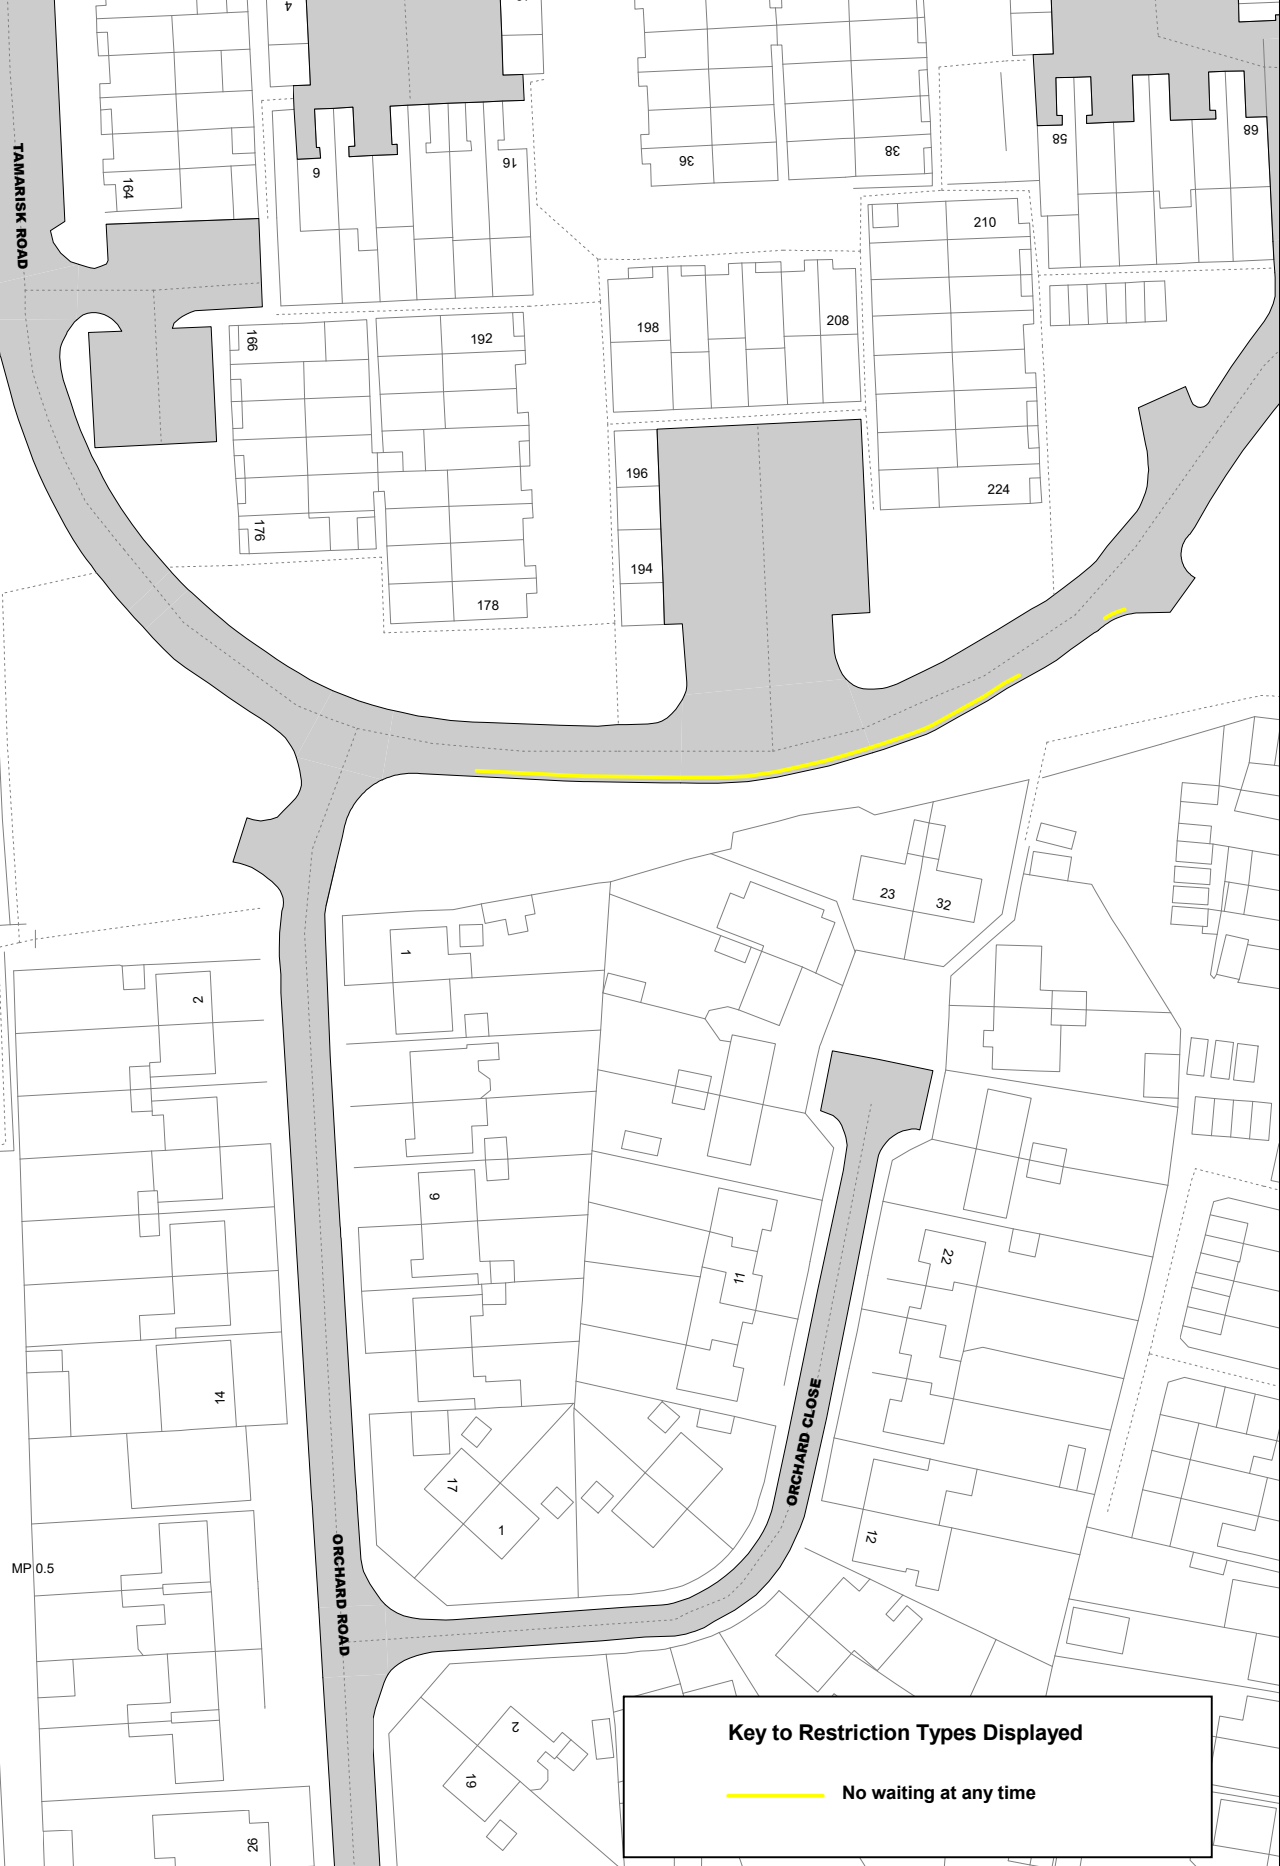

TAMARISK ROAD

ORCHARD ROAD

ORCHARD CLOSE

Key to Restriction Types Displayed

 No waiting at any time

FB
EI Sub Sta
MP 0.5

SCALE	1 : 1000
DATE	06/06/2025
DRAWING No.	Page 1 of 1
DRAWN BY	