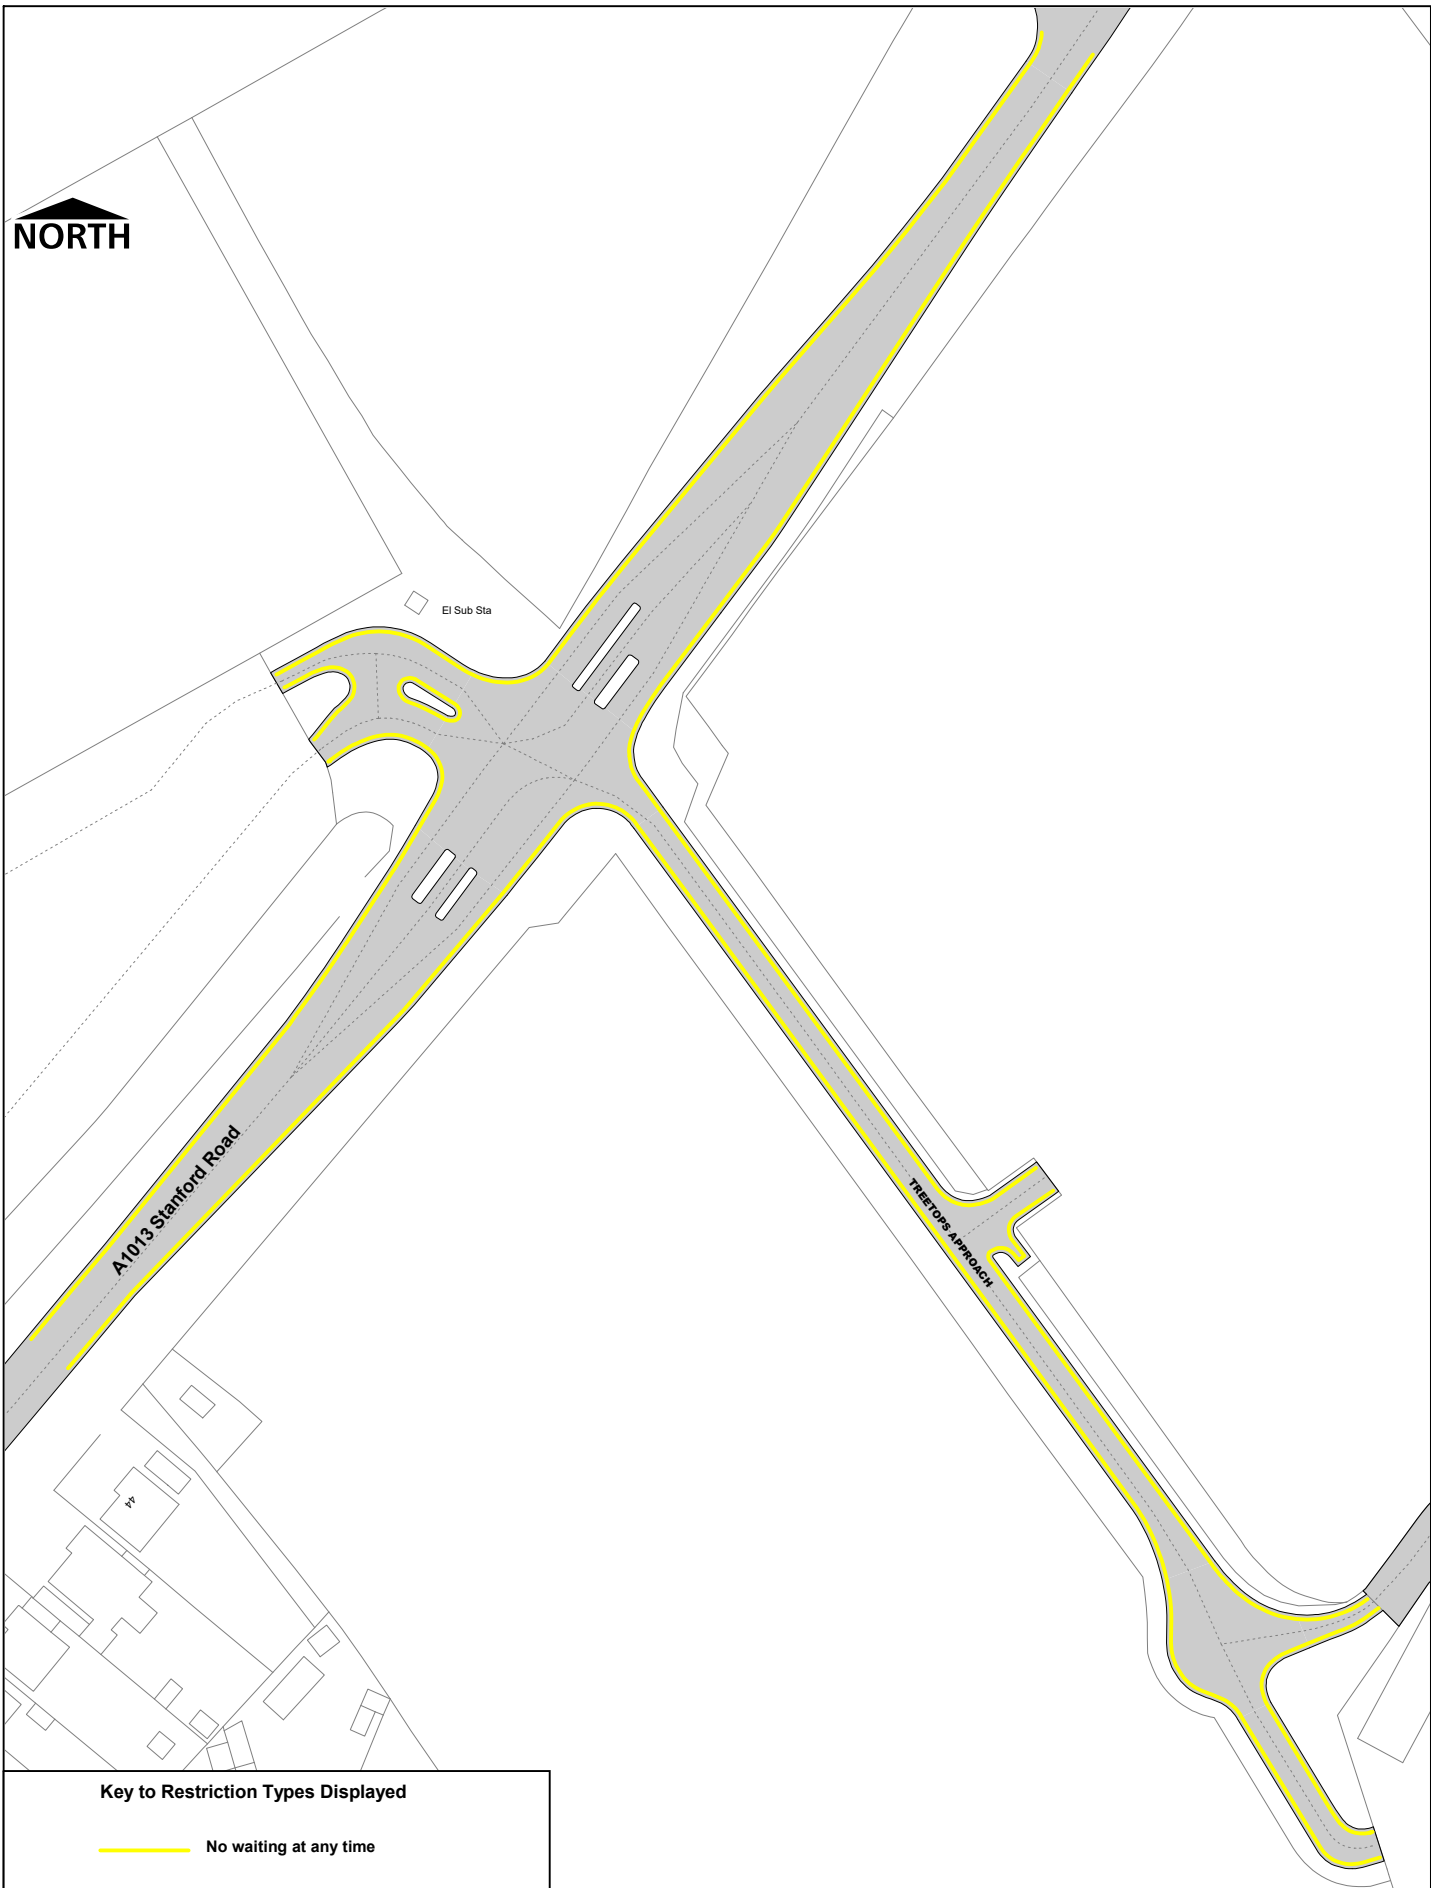

NORTH

Key to Restriction Types Displayed

 No waiting at any time

 thurrock.gov.uk

The Borough of Thurrock
(Treetops Approach and
A1013 Stamford Road, Grays)
(No Waiting At Any Time)
Order 2024

© Crown copyright. All rights reserved
Thurrock Council
Licence No. 100025457 2025

SCALE	1 : 1250
DATE	14/07/2025
DRAWING No.	Page 1 of 1
DRAWN BY	